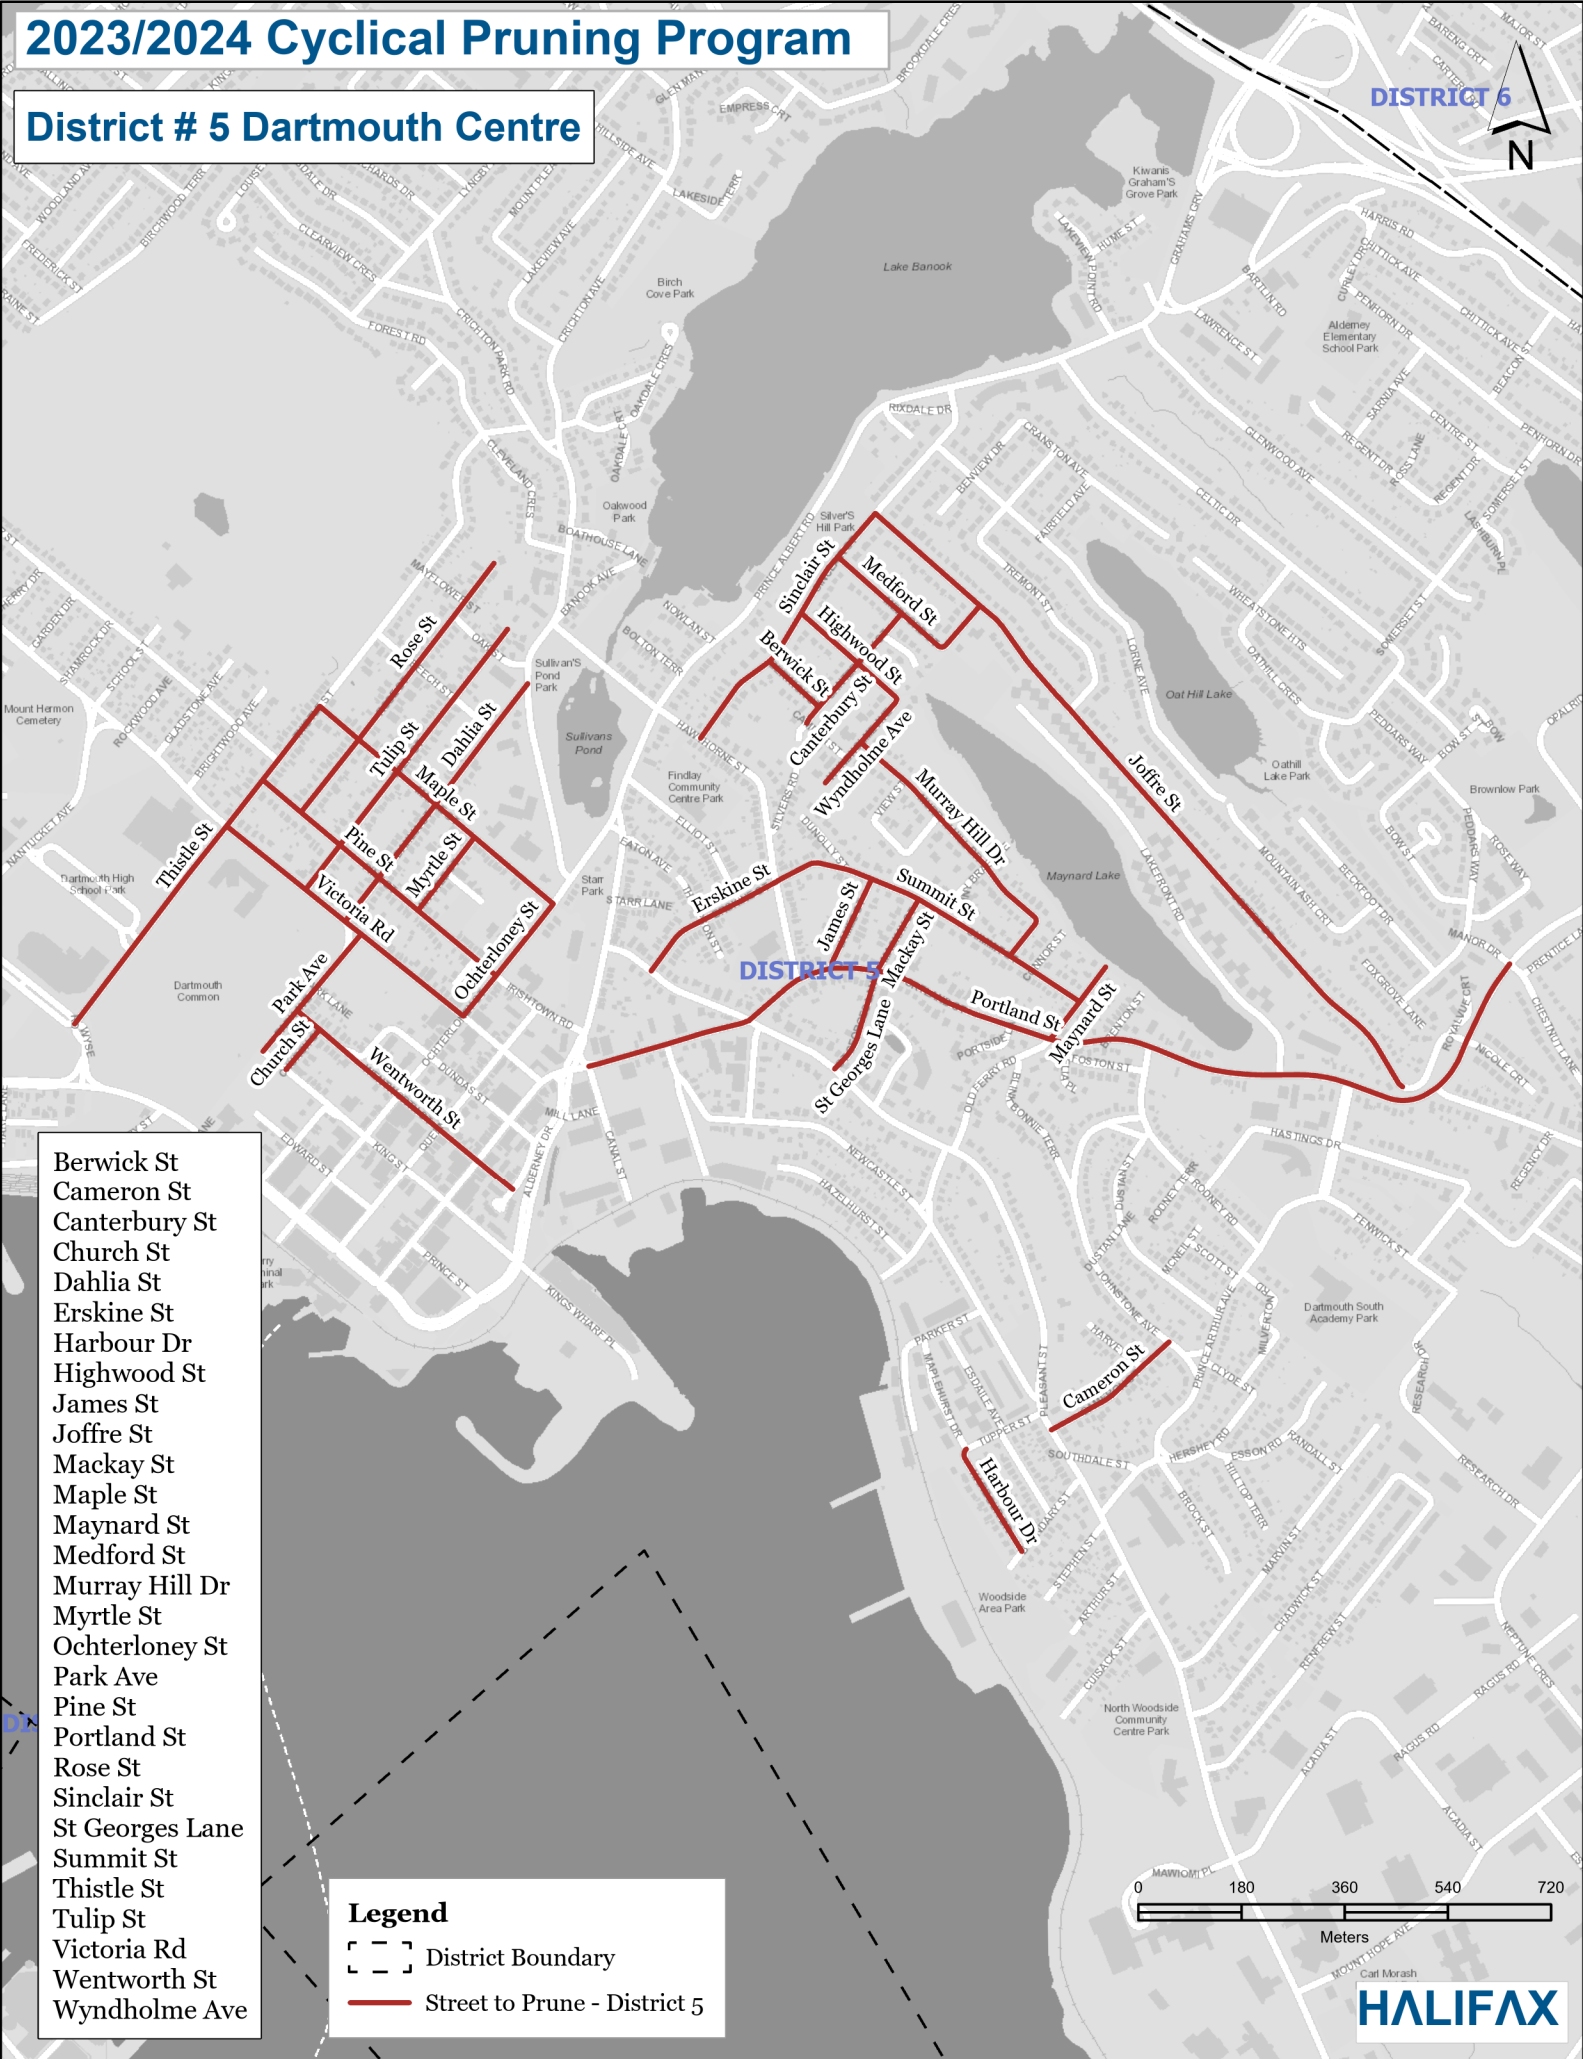

# 2023/2024 Cyclical Pruning Program

## District # 5 Dartmouth Centre

DISTRICT 6

- Berwick St
- Cameron St
- Canterbury St
- Church St
- Dahlia St
- Erskine St
- Harbour Dr
- Highwood St
- James St
- Joffre St
- Mackay St
- Maple St
- Maynard St
- Medford St
- Murray Hill Dr
- Myrtle St
- Ochterloney St
- Park Ave
- Pine St
- Portland St
- Rose St
- Sinclair St
- St Georges Lane
- Summit St
- Thistle St
- Tulip St
- Victoria Rd
- Wentworth St
- Wyndholme Ave

**Legend**

- District Boundary
- Street to Prune - District 5