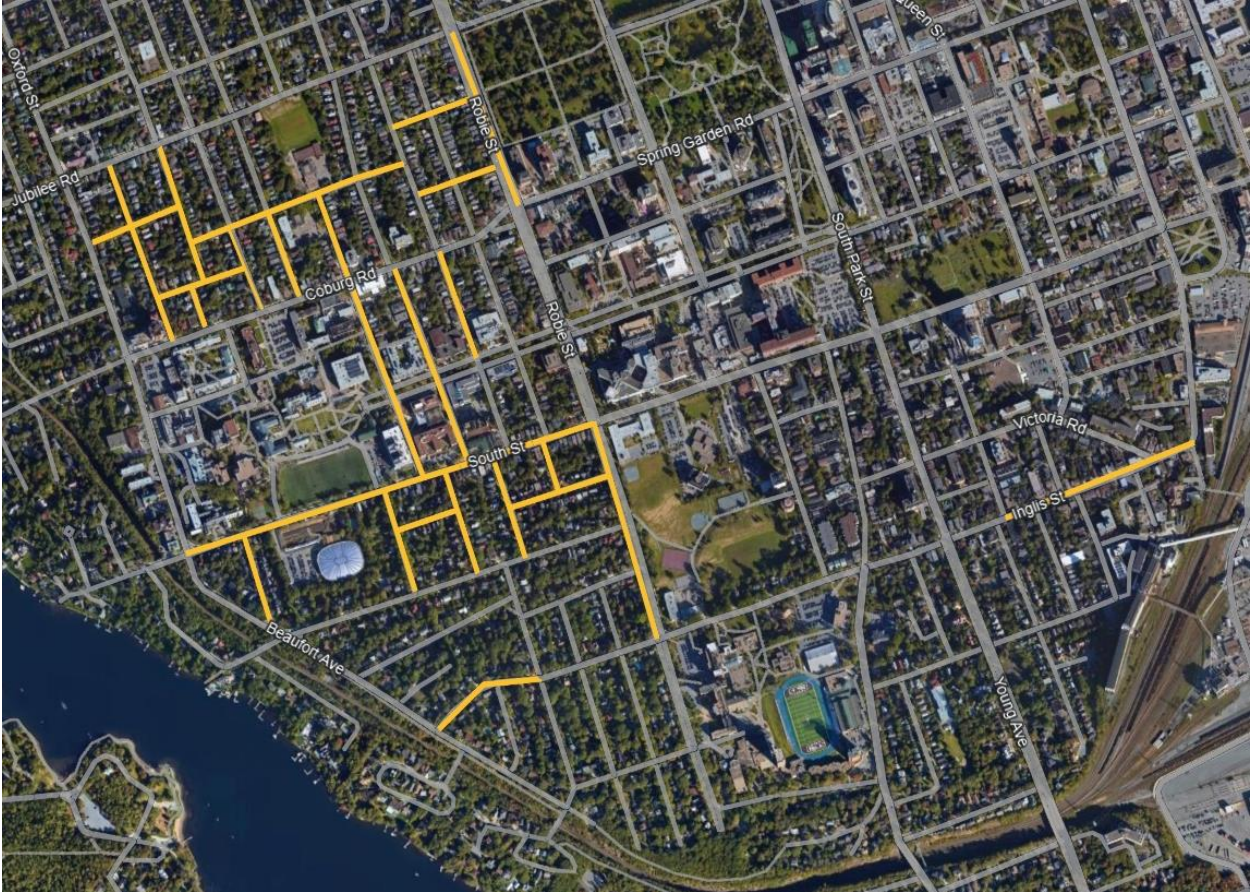

## Zone 1, District 7 (South end Halifax)

Chestnut St – Walnut St – Henry St – Robie St – Inglis St – South St – Dalhousie St – Studley Ave – Cartaret St – Murray Pl – Waterloo St – Fraser St – Davis St – Jennings St – Payzant Ave – Watt St – Bliss St – Binney St – Larch St – Preston Rd – Lilac St – Lemarchant St – Seymour St – Robie St

Zone 3, District 5 (Dartmouth)

Pinehill Rd – Victoria Rd – Slayter St – Sheridan St – Moira St – Albro Lake Rd –  
Vanessa Dr – Frances St – Cherry Dr – Garden Dr – Shamrock Dr – School St –  
Gladstone Ave – Brightwood Ave – Russell St

Zone 4, District 6 (Burnside)

Ilsey Ave – MacDonald Ave – Ronald Smith Ave – Thornhill Dr – Raddall Ave – Akerley Blvd – Isnor Dr

Zone 5, District 6 (Woodlawn)

Mt. Edward Rd – Brookhouse Rd – Anderson St – Digby Cres – Dorothea Dr – Spar Cres – Woodlawn Rd – Ellenvale Ave

Zone 6, District 3 (Eastern Passage)

Ridding Rd – Esh Ln – Redoubt Way – Oceanlea Dr – Chater St – Peter Ct

Zone 8, District 3 (Eastern Passage)

Heritage Hills Dr – Atikian Dr – Melrose Cres – Kohar Ct – Samuel Danial Dr – Midyat Ct – Cow Bay Rd