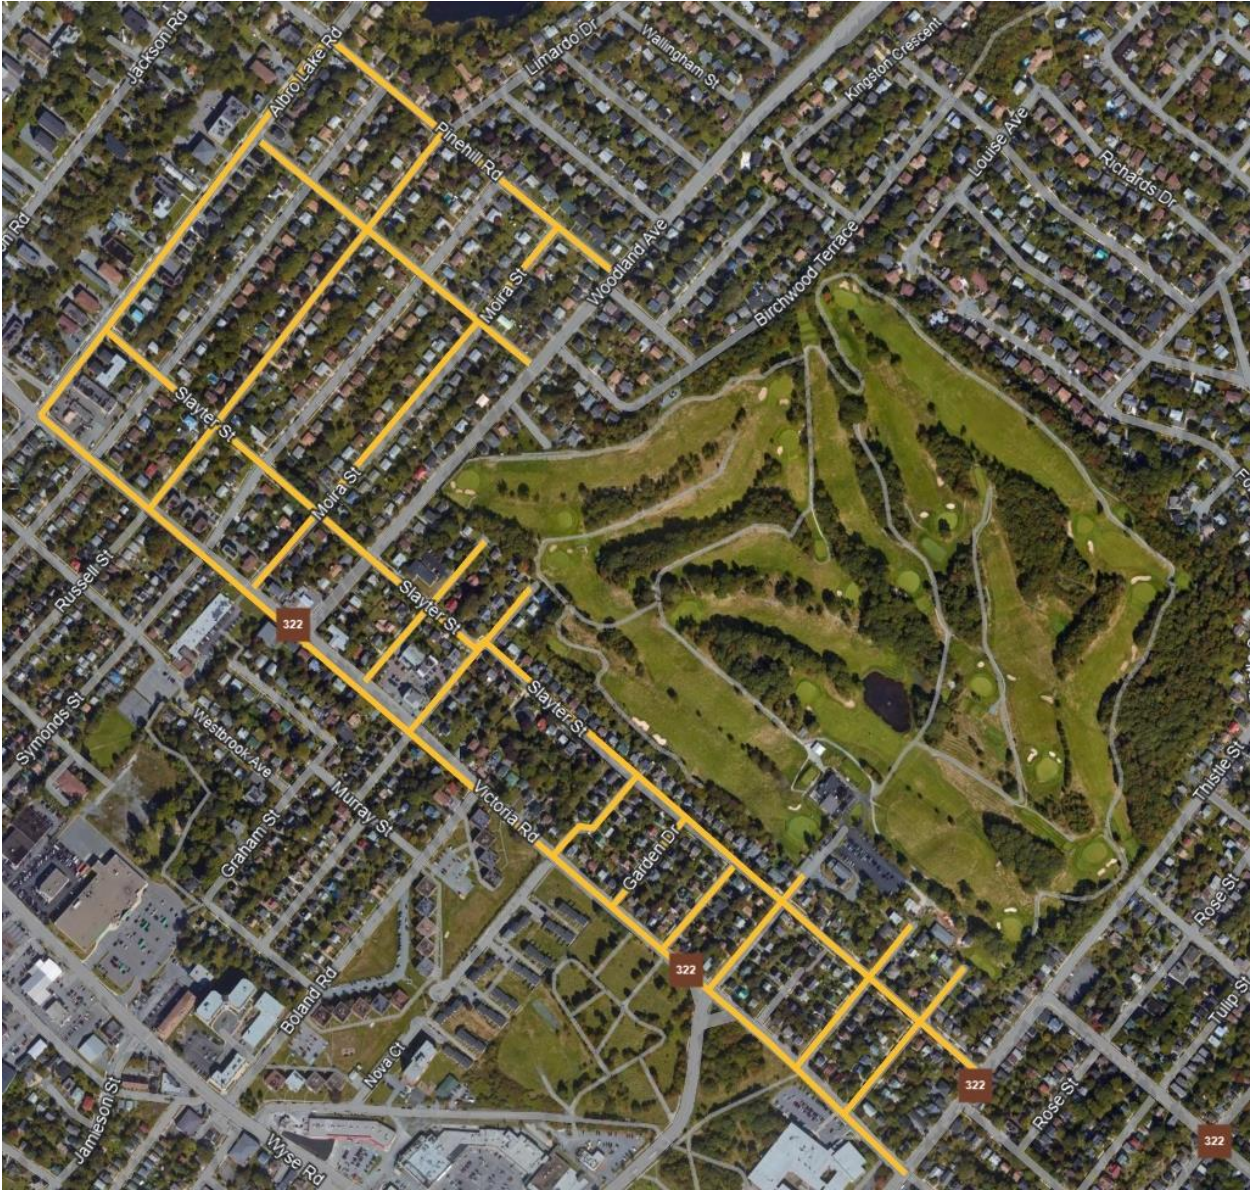

Zone 3, District 5 (Dartmouth)

Pinehill Rd – Victoria Rd – Slayter St – Sheridan St – Moira St – Albro Lake Rd –
Vanessa Dr – Frances St – Cherry Dr – Garden Dr – Shamrock Dr – School St –
Gladstone Ave – Brightwood Ave – Russell St