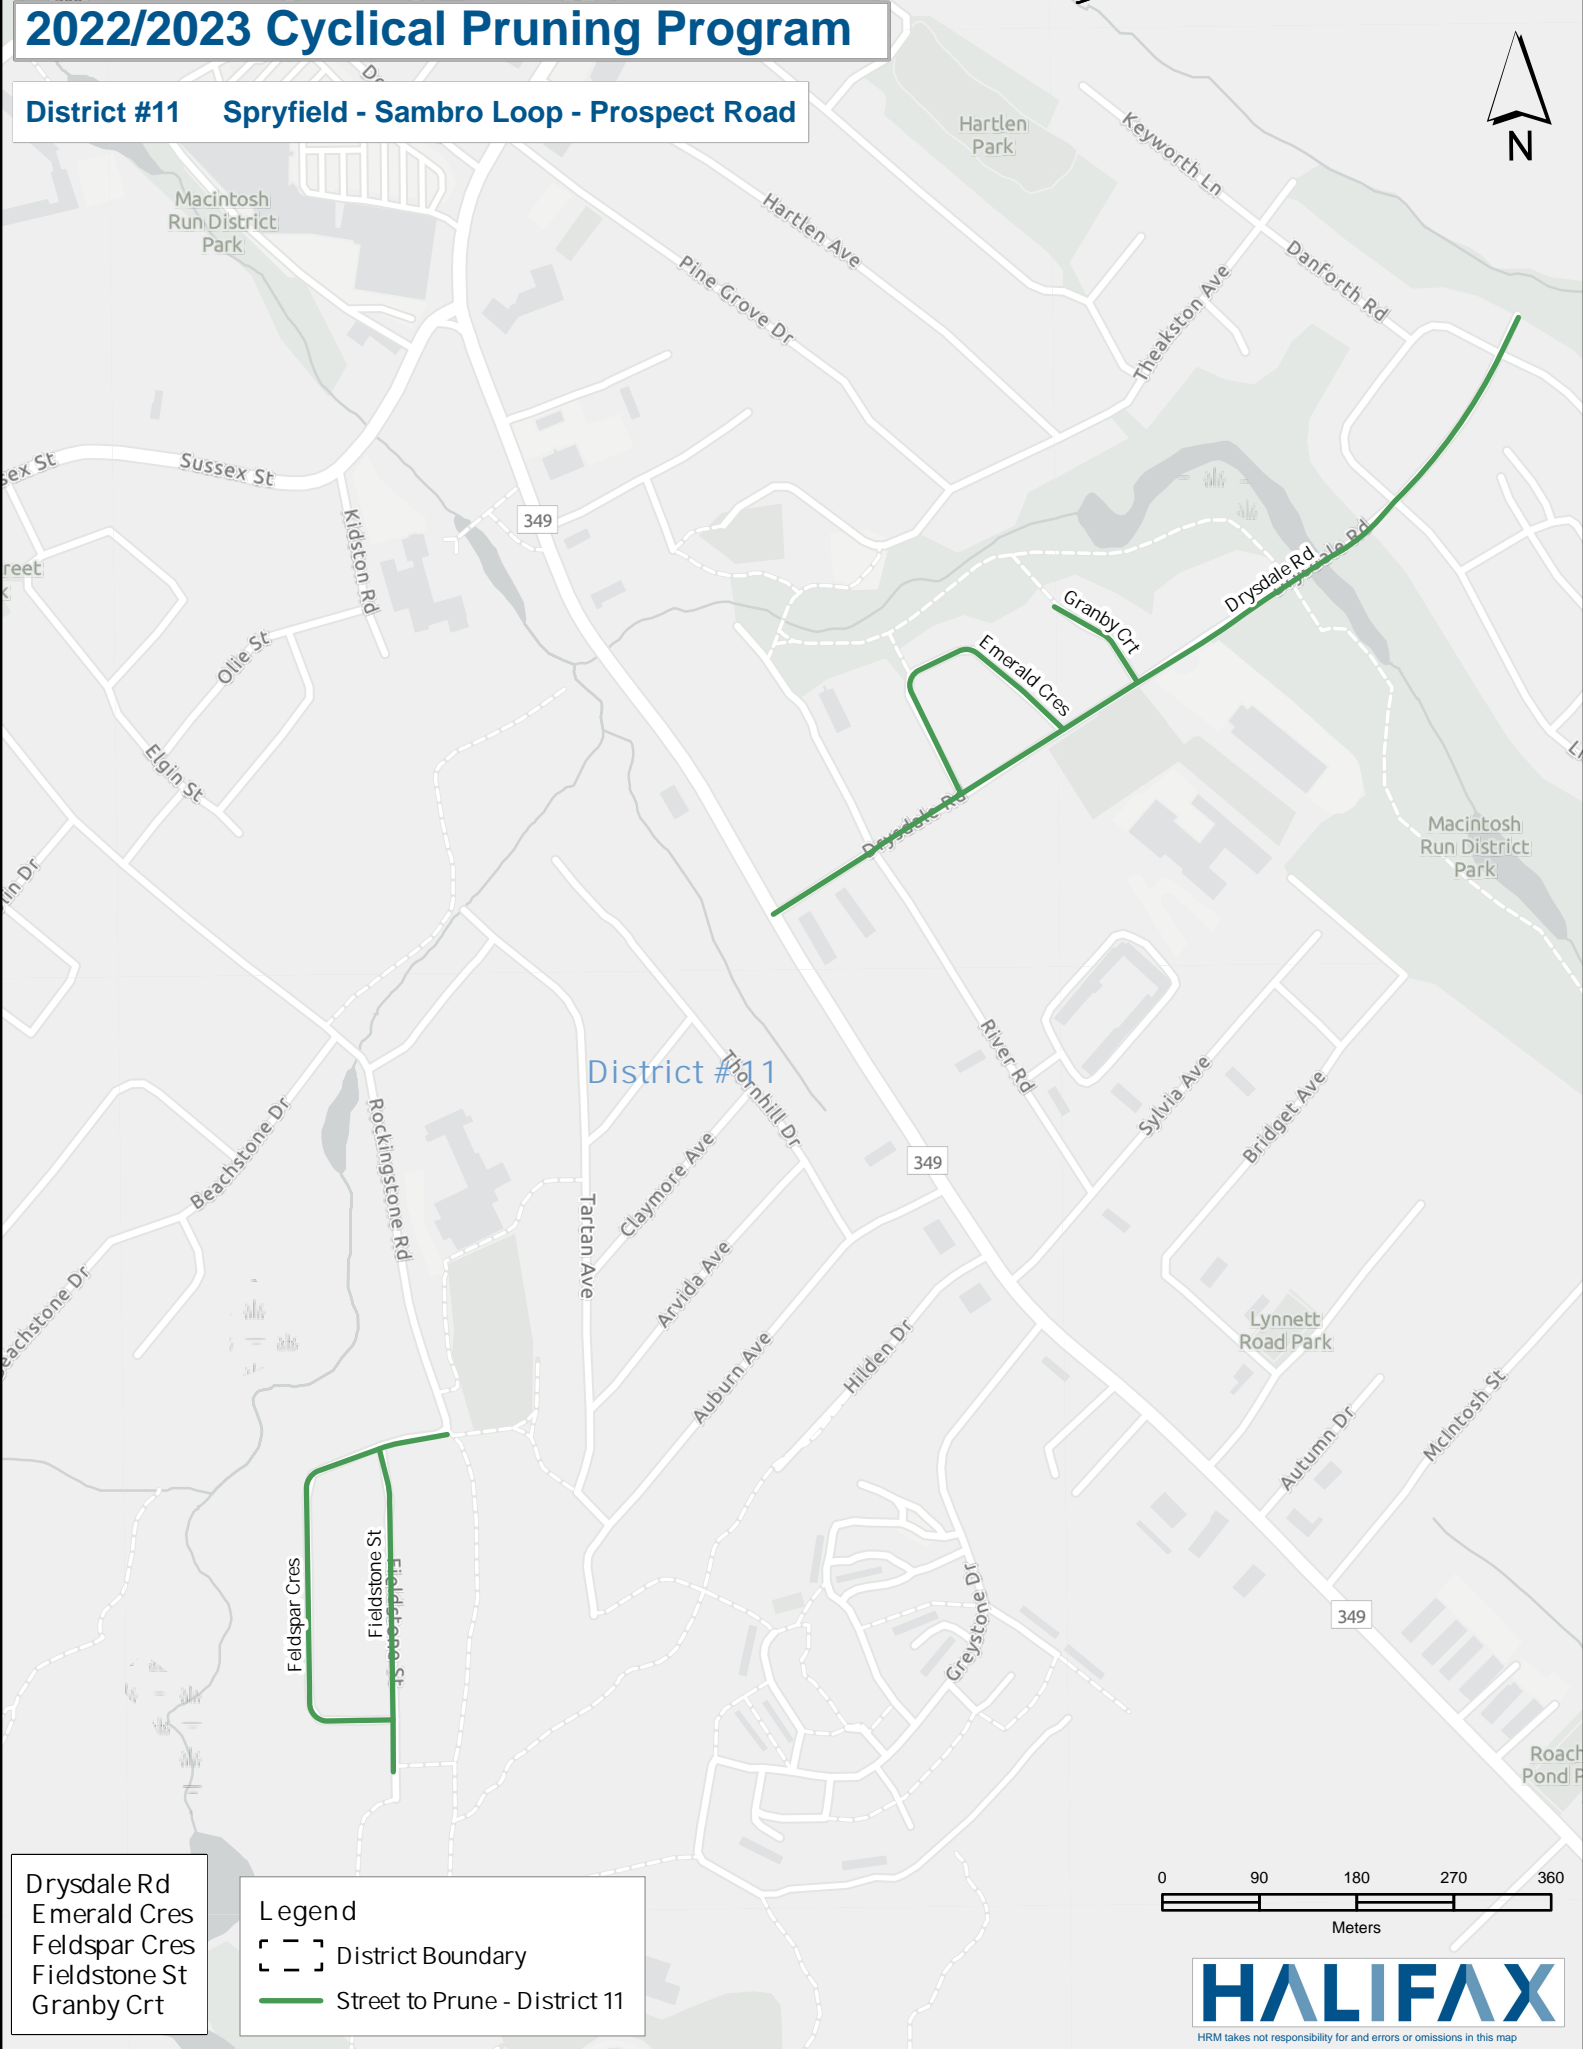

2022/2023 Cyclical Pruning Program

District #12 Timberlea - Beechville - Clayton Park - Wedgewood

- Aster Crt
- Barkton Lane
- Berkshire Cl
- Blue Thistle Rd
- Brackley Pl
- Chelton Woods Lane
- Essex Lane
- Heathside Cres
- Kilbirnie Lane
- Lancaster Dr
- Langbrae Dr
- Lanshaw Cl
- Patton Lane
- Radcliffe Dr
- Raleigh Crt
- Red Fern Terr
- Stockleigh Pl
- Thackeray Cl
- Turnberry Lane
- Turnmill Dr
- Warwick Lane
- Wembley Pl

Legend

- District Boundary
- Street to Prune - District 10
- Street to Prune - District 12

2022/2023 Cyclical Pruning Program

District #10 Halifax - Bedford Basin West

- Central Ave
- Gesner St
- Glenforest Dr
- Harlington Cres
- Kelvin Grv
- Keystone Crt
- Melrose Ave
- Rosedale Ave
- Sunnybrae Ave
- Willett St

Legend

- District Boundary
- Street to Prune - District 10

HRM takes not responsibility for and errors or omissions in this map

2022/2023 Cyclical Pruning Program

District #11 Spryfield - Sambro Loop - Prospect Road

Legend

- District Boundary
- Street to Prune - District 7