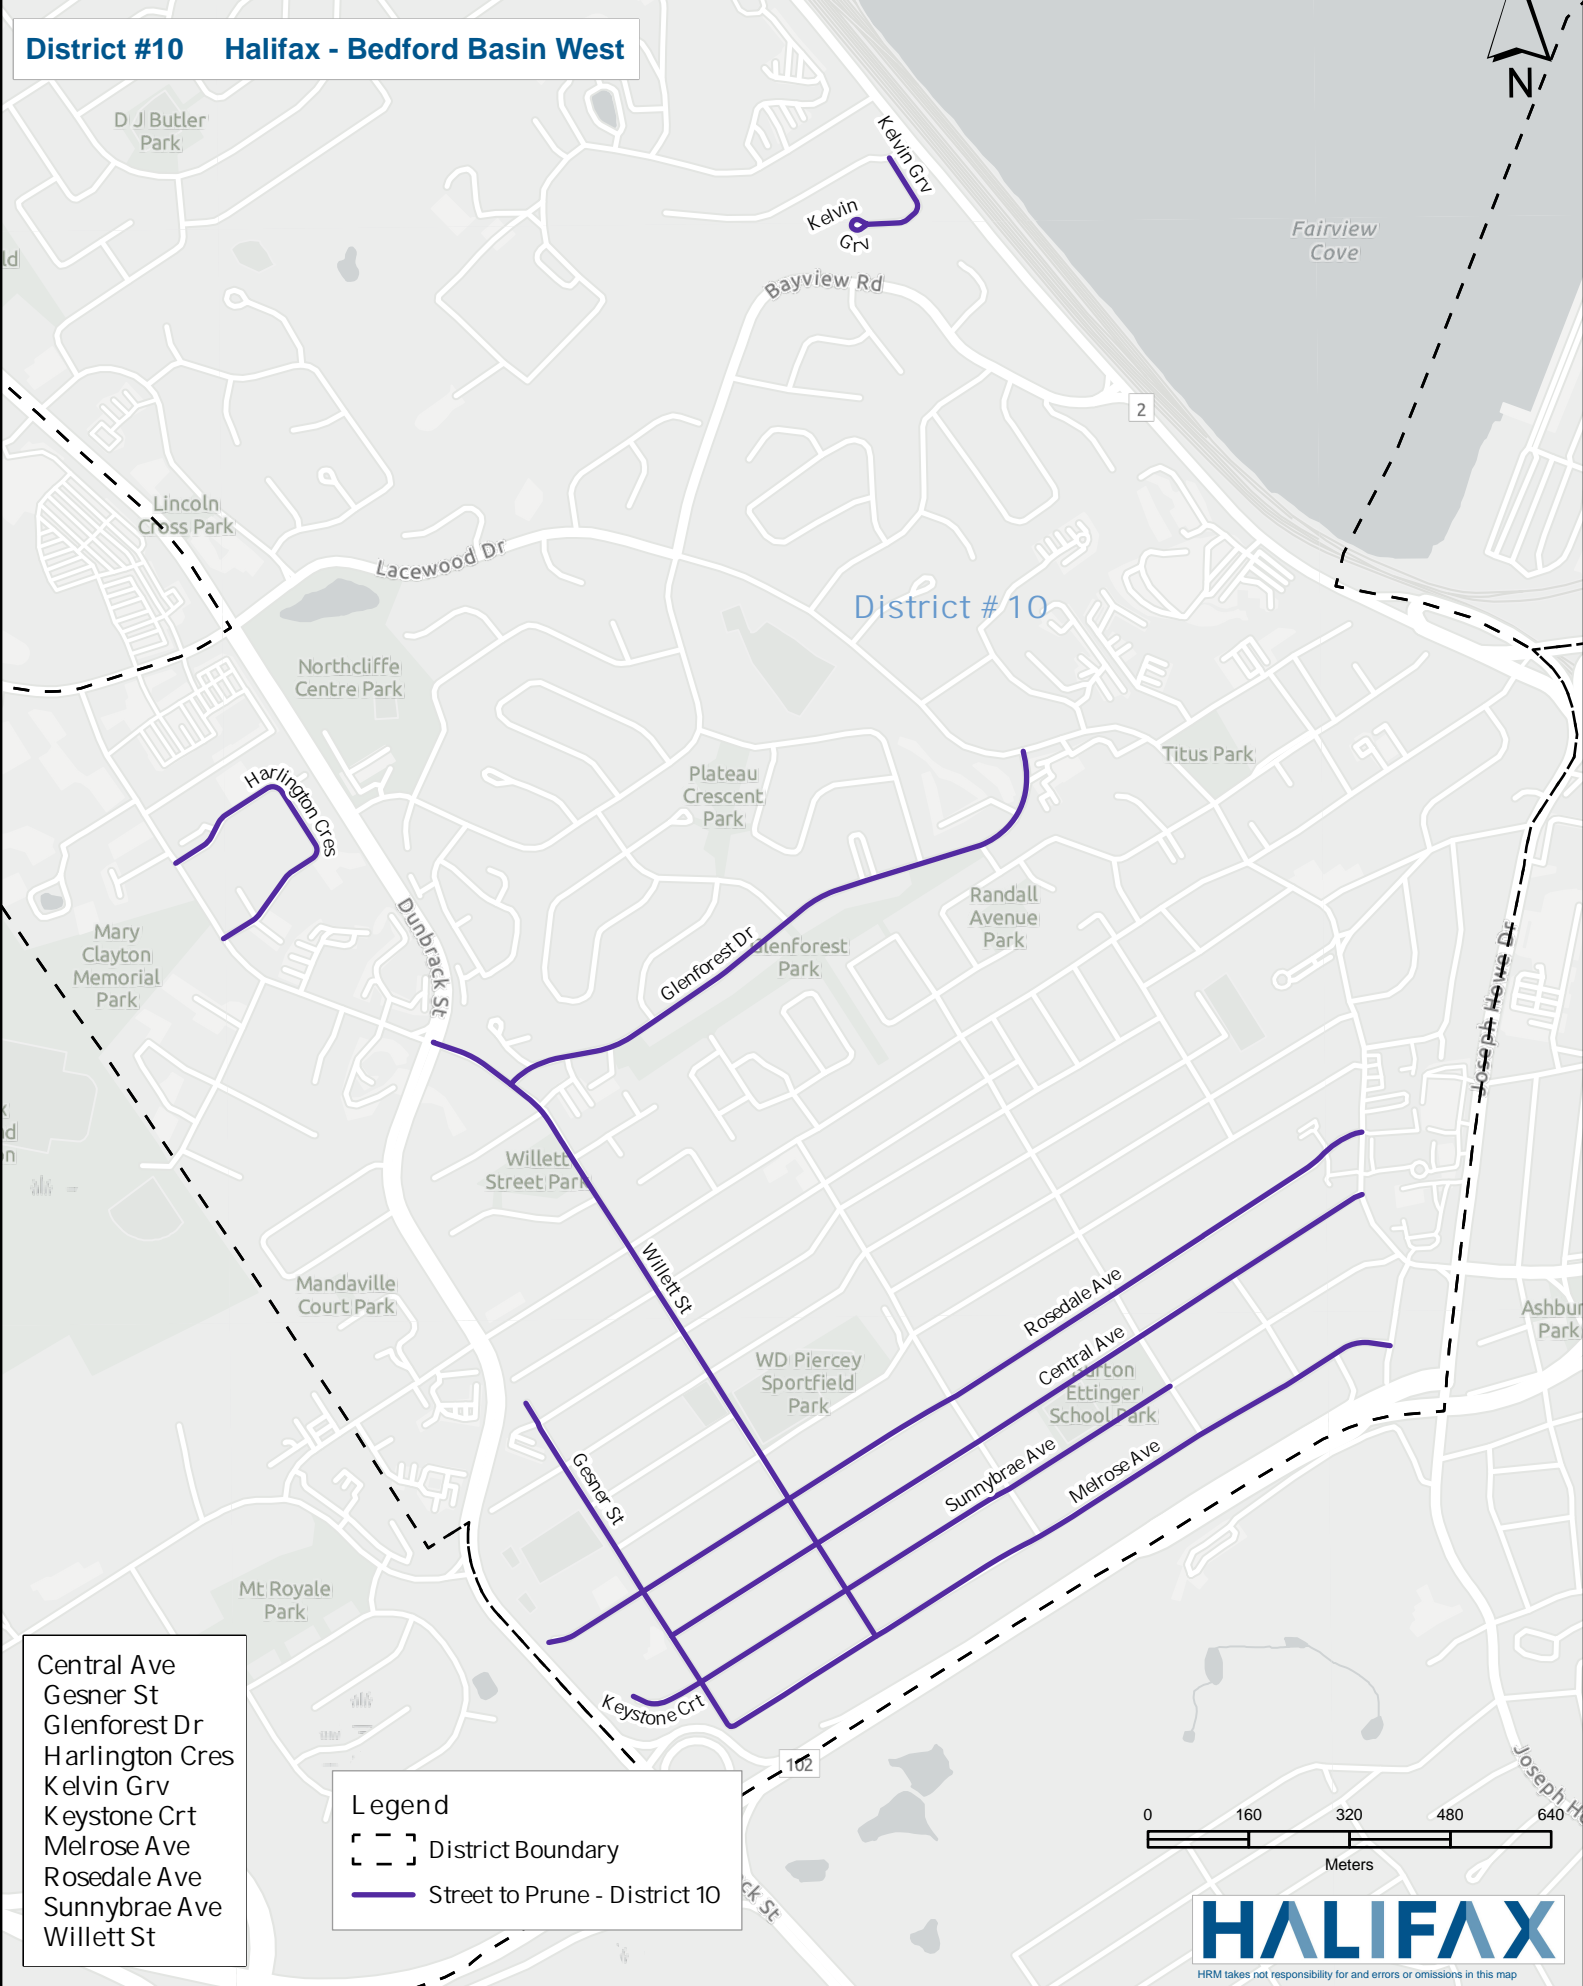

2022/2023 Cyclical Pruning Program

District #10 Halifax - Bedford Basin West

- Central Ave
- Gesner St
- Glenforest Dr
- Harlington Cres
- Kelvin Grv
- Keystone Crt
- Melrose Ave
- Rosedale Ave
- Sunnybrae Ave
- Willett St

Legend

- District Boundary
- Street to Prune - District 10