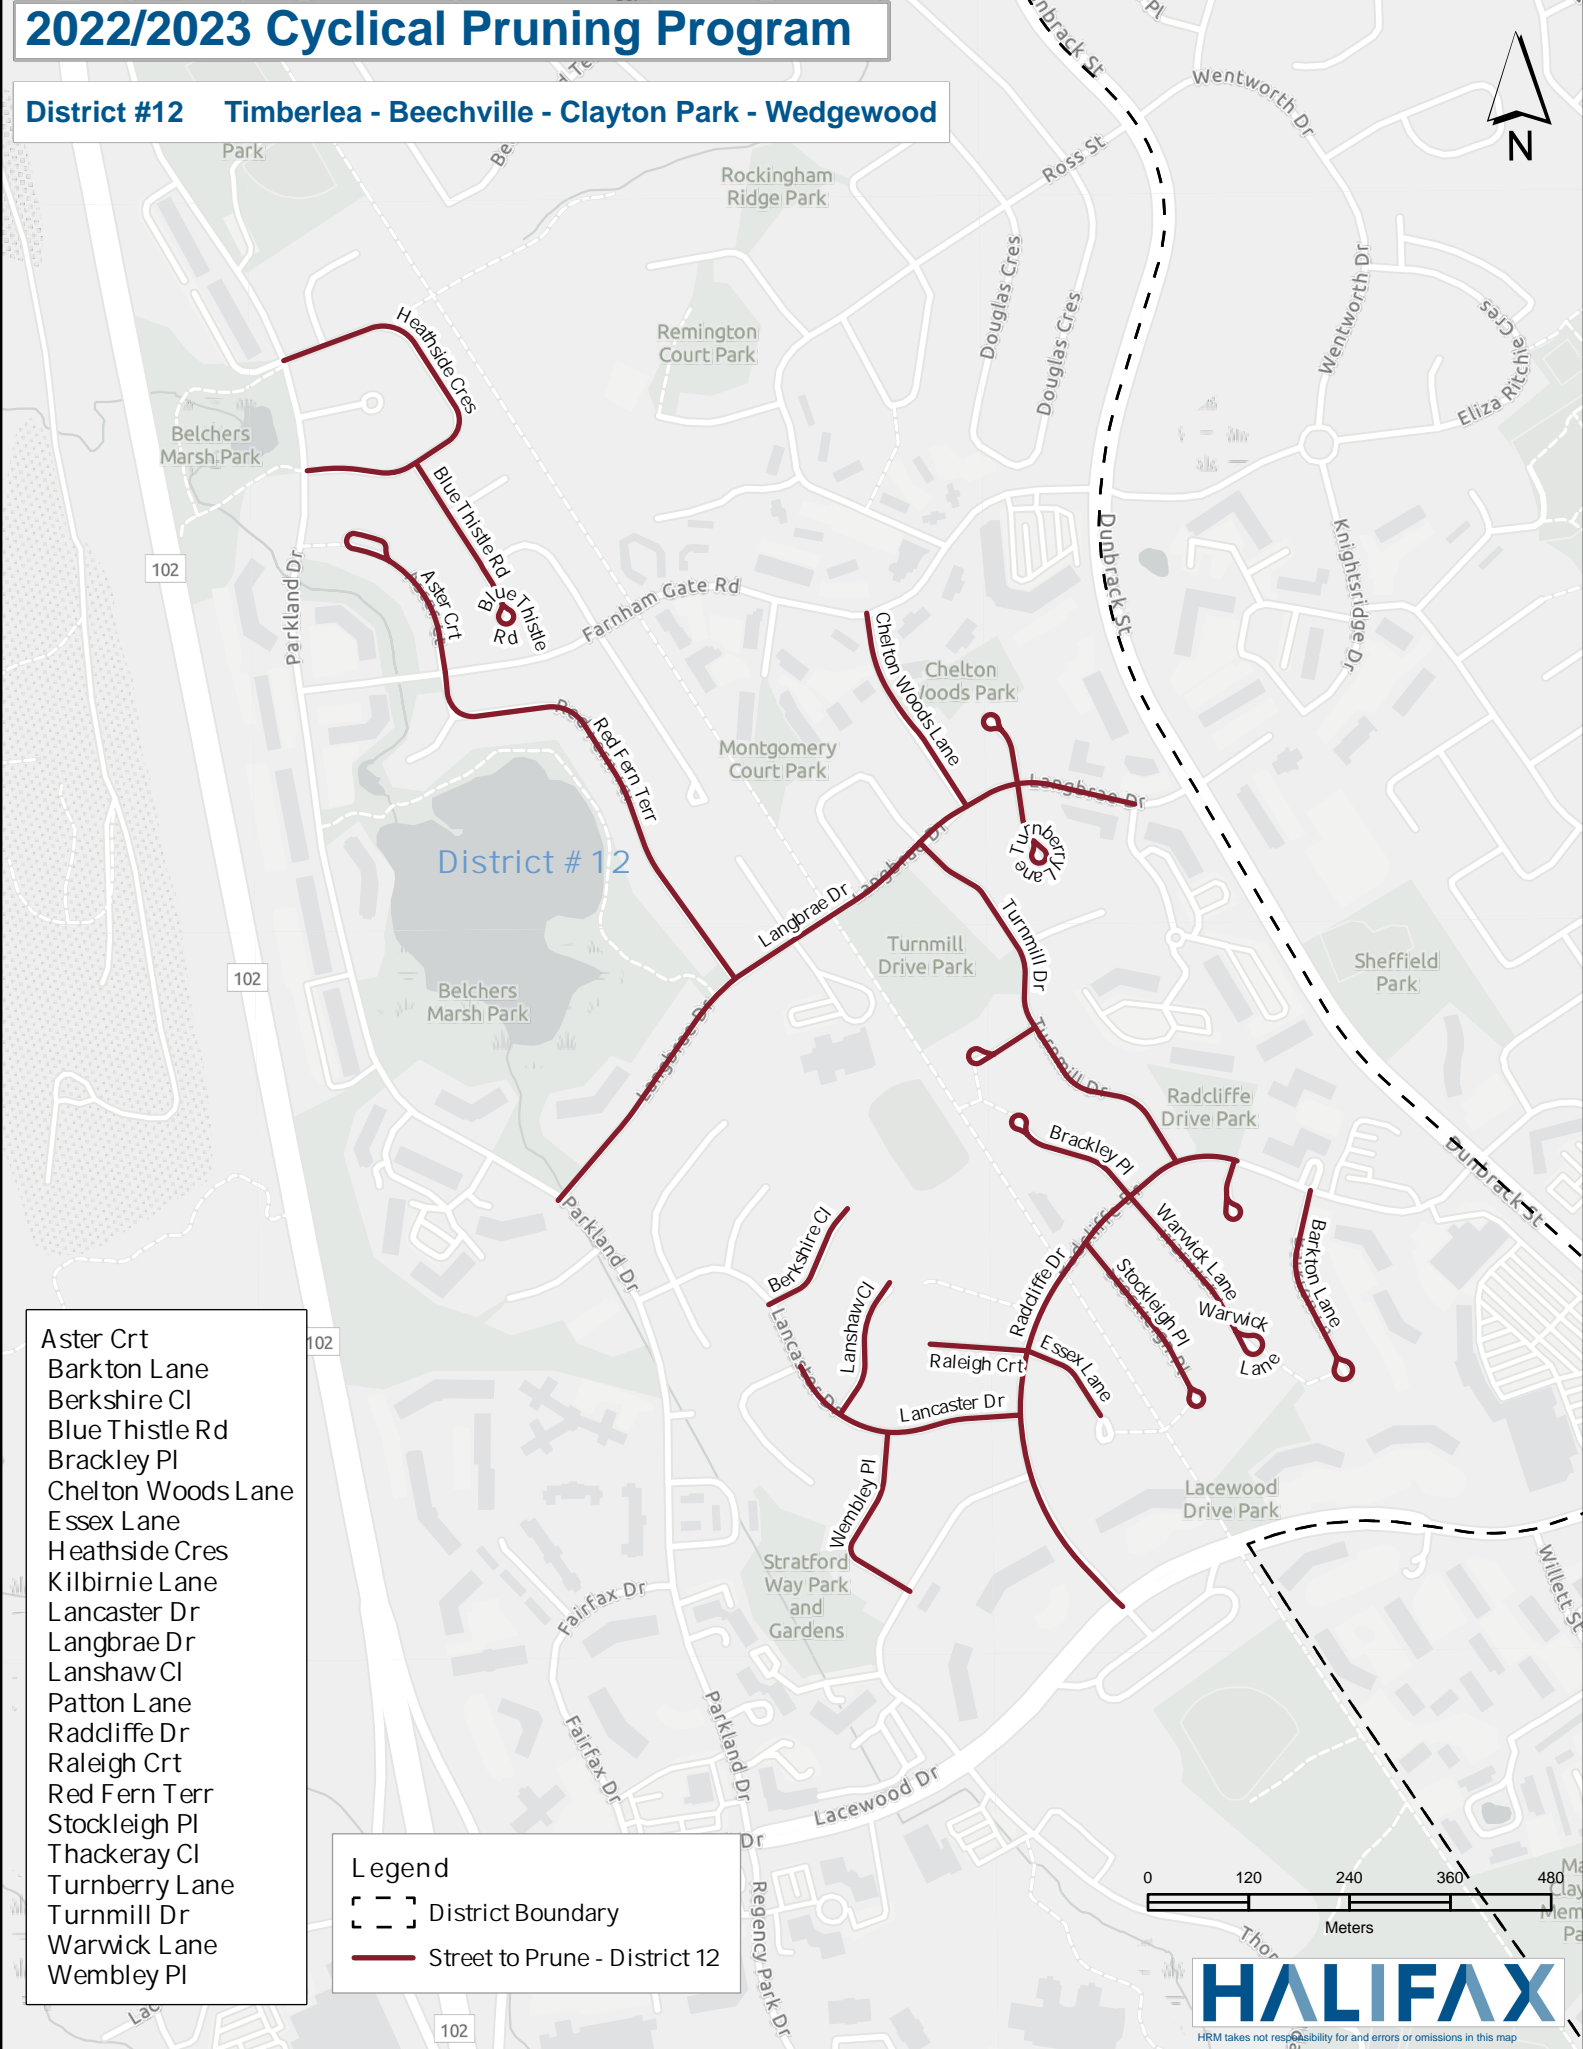

2022/2023 Cyclical Pruning Program

District #12 Timberlea - Beechville - Clayton Park - Wedgewood

- Aster Crt
- Barkton Lane
- Berkshire Cl
- Blue Thistle Rd
- Brackley Pl
- Chelton Woods Lane
- Essex Lane
- Heathside Cres
- Kilbirnie Lane
- Lancaster Dr
- Langbrae Dr
- Lanshaw Cl
- Patton Lane
- Radcliffe Dr
- Raleigh Crt
- Red Fern Terr
- Stockleigh Pl
- Thackeray Cl
- Turnberry Lane
- Turnmill Dr
- Warwick Lane
- Wembley Pl

Legend

- District Boundary
- Street to Prune - District 12