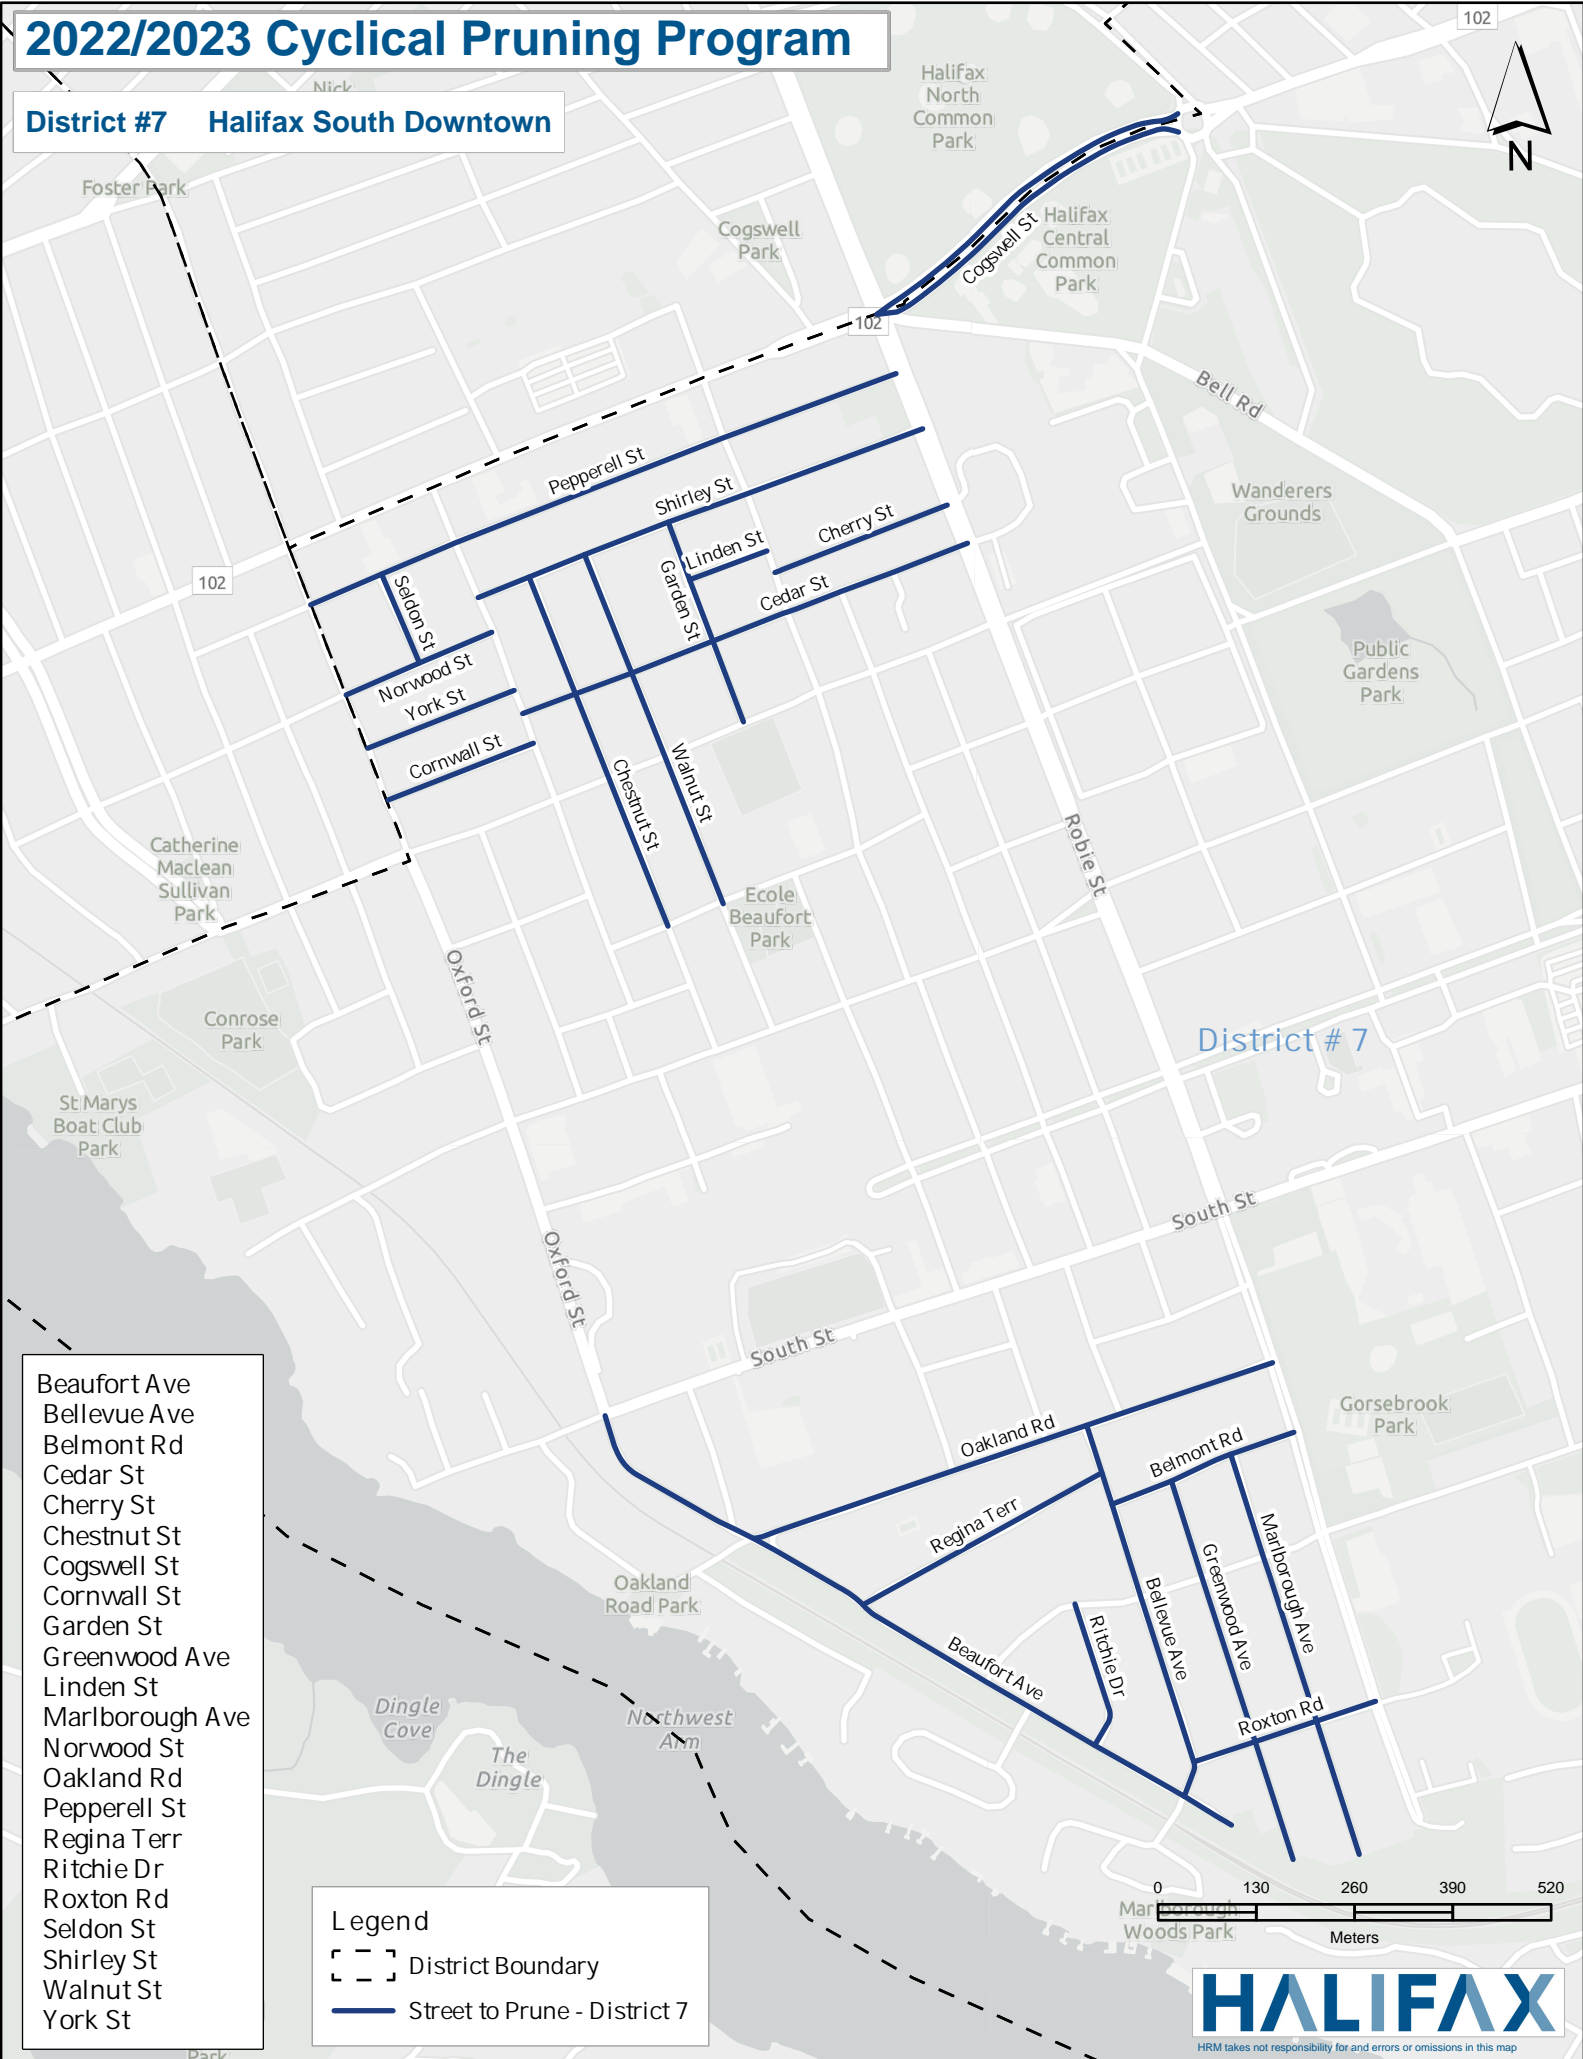

Legend

- District Boundary
- Street to Prune - District 9

2022/2023 Cyclical Pruning Program

District #7 Halifax South Downtown

- Beaufort Ave
- Bellevue Ave
- Belmont Rd
- Cedar St
- Cherry St
- Chestnut St
- Cogswell St
- Cornwall St
- Garden St
- Greenwood Ave
- Linden St
- Marlborough Ave
- Norwood St
- Oakland Rd
- Pepperell St
- Regina Terr
- Ritchie Dr
- Roxton Rd
- Seldon St
- Shirley St
- Walnut St
- York St

Legend

- District Boundary
- Street to Prune - District 7