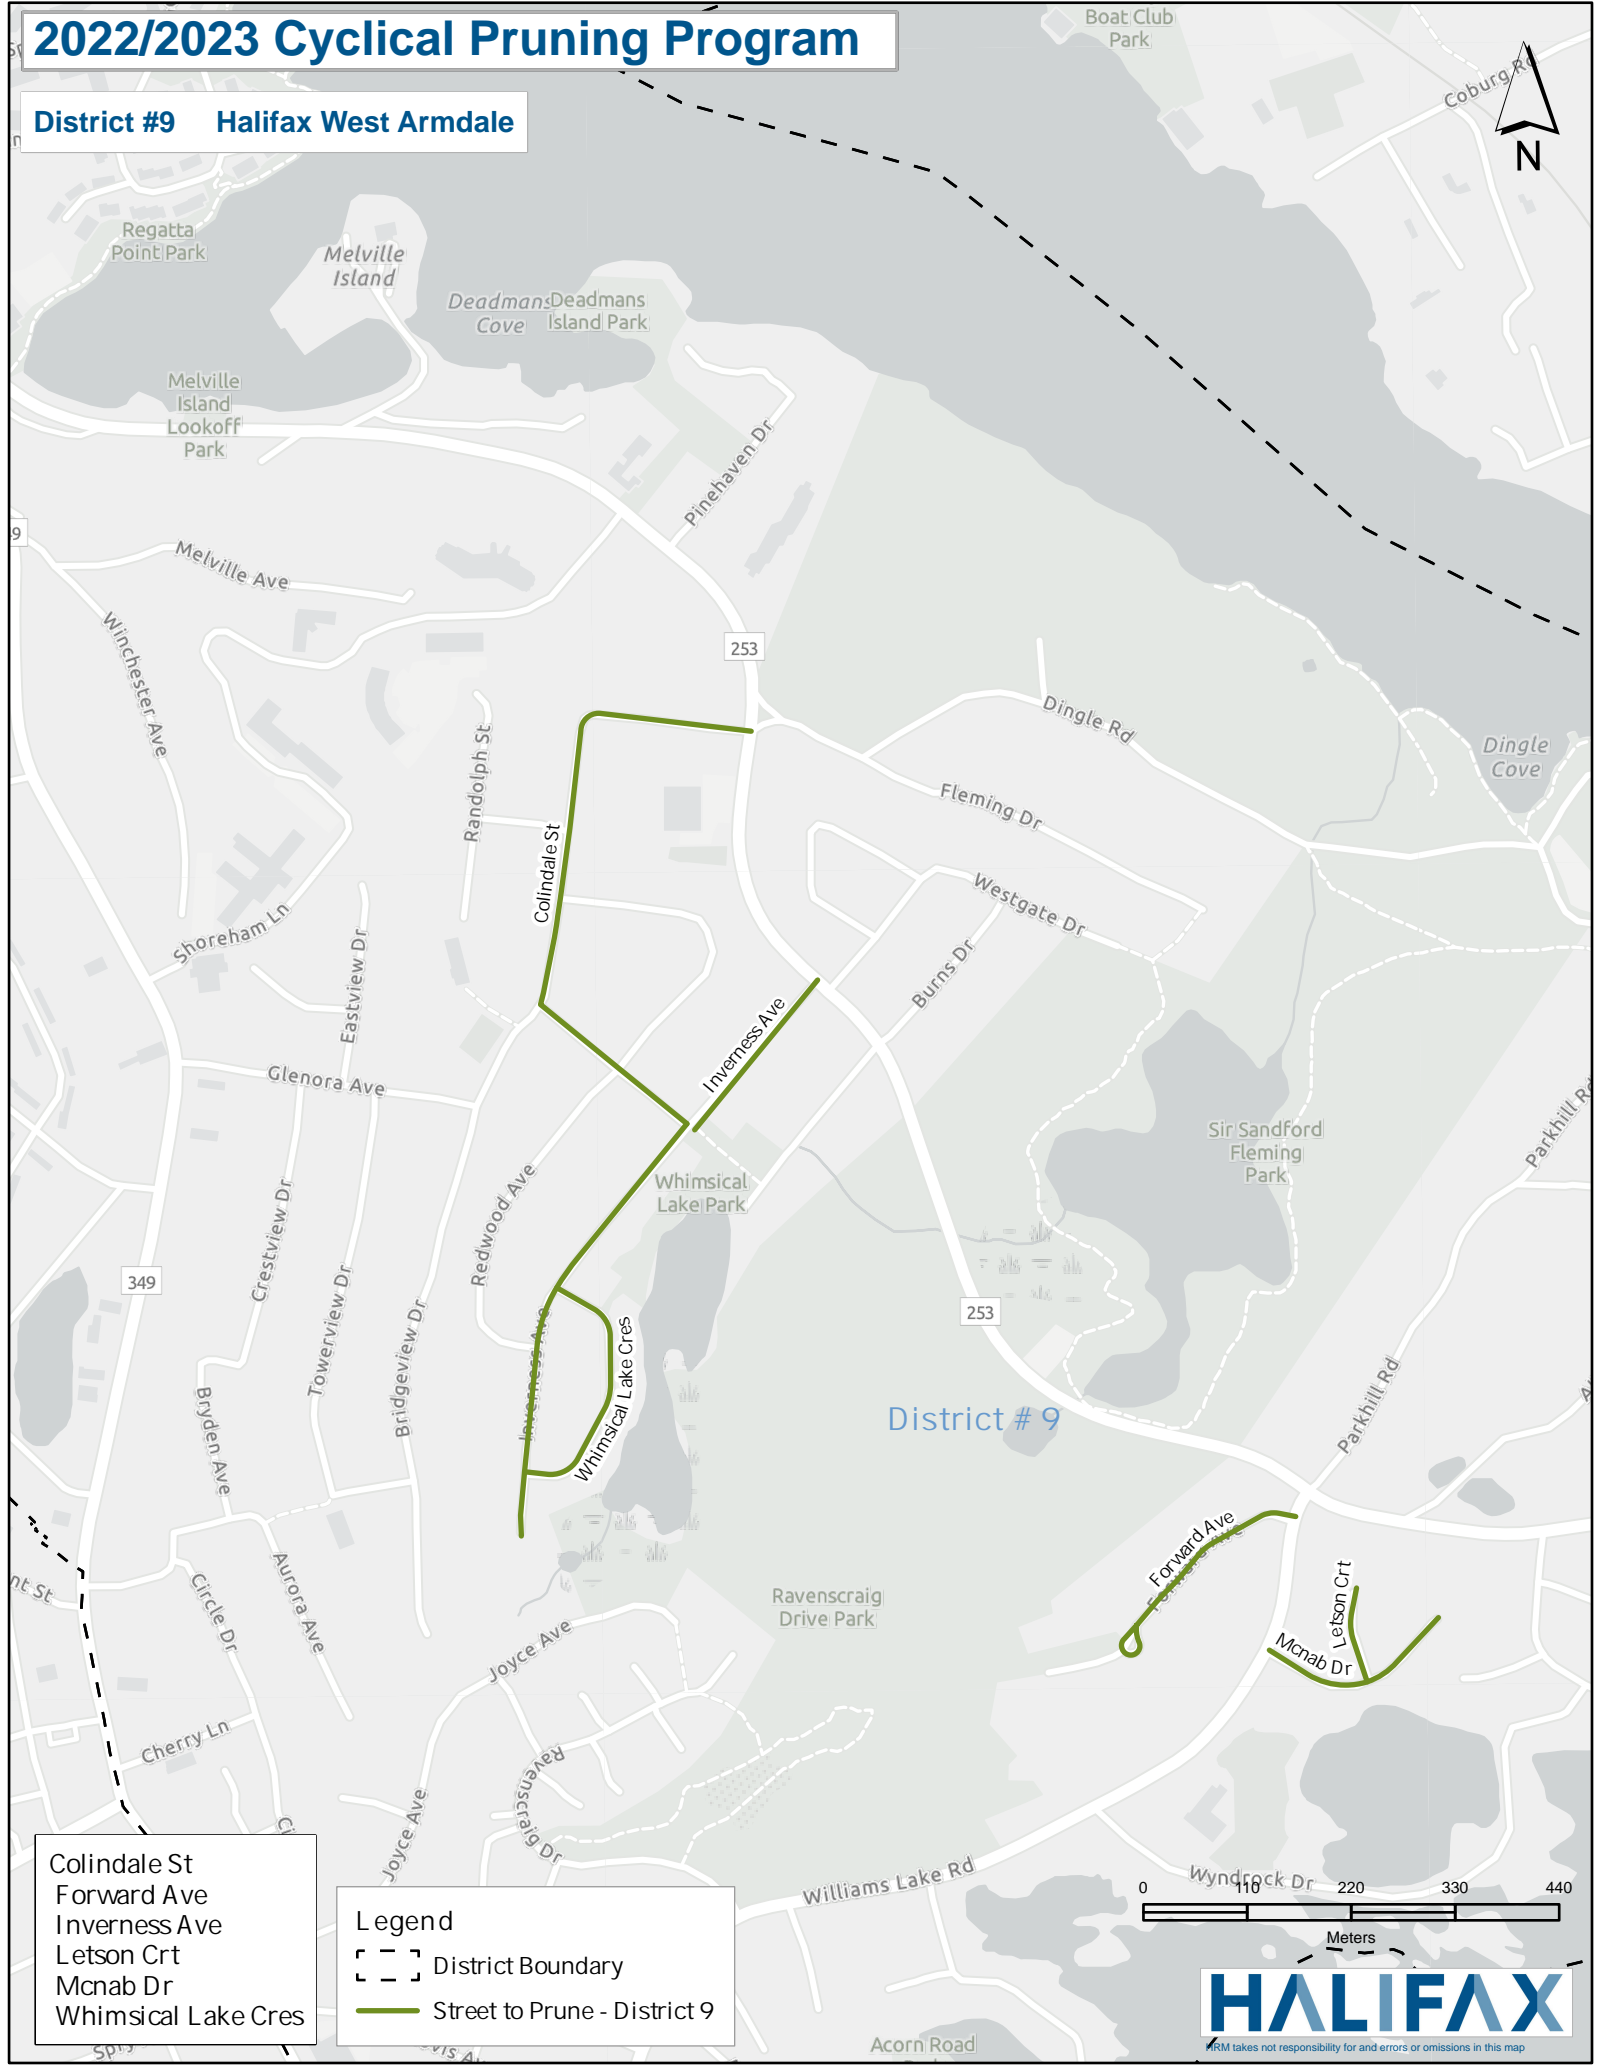

2022/2023 Cyclical Pruning Program

District #9 Halifax West Armdale

- Colindale St
- Forward Ave
- Inverness Ave
- Letson Cr
- Mcnab Dr
- Whimsical Lake Cres

Legend

- District Boundary
- Street to Prune - District 9