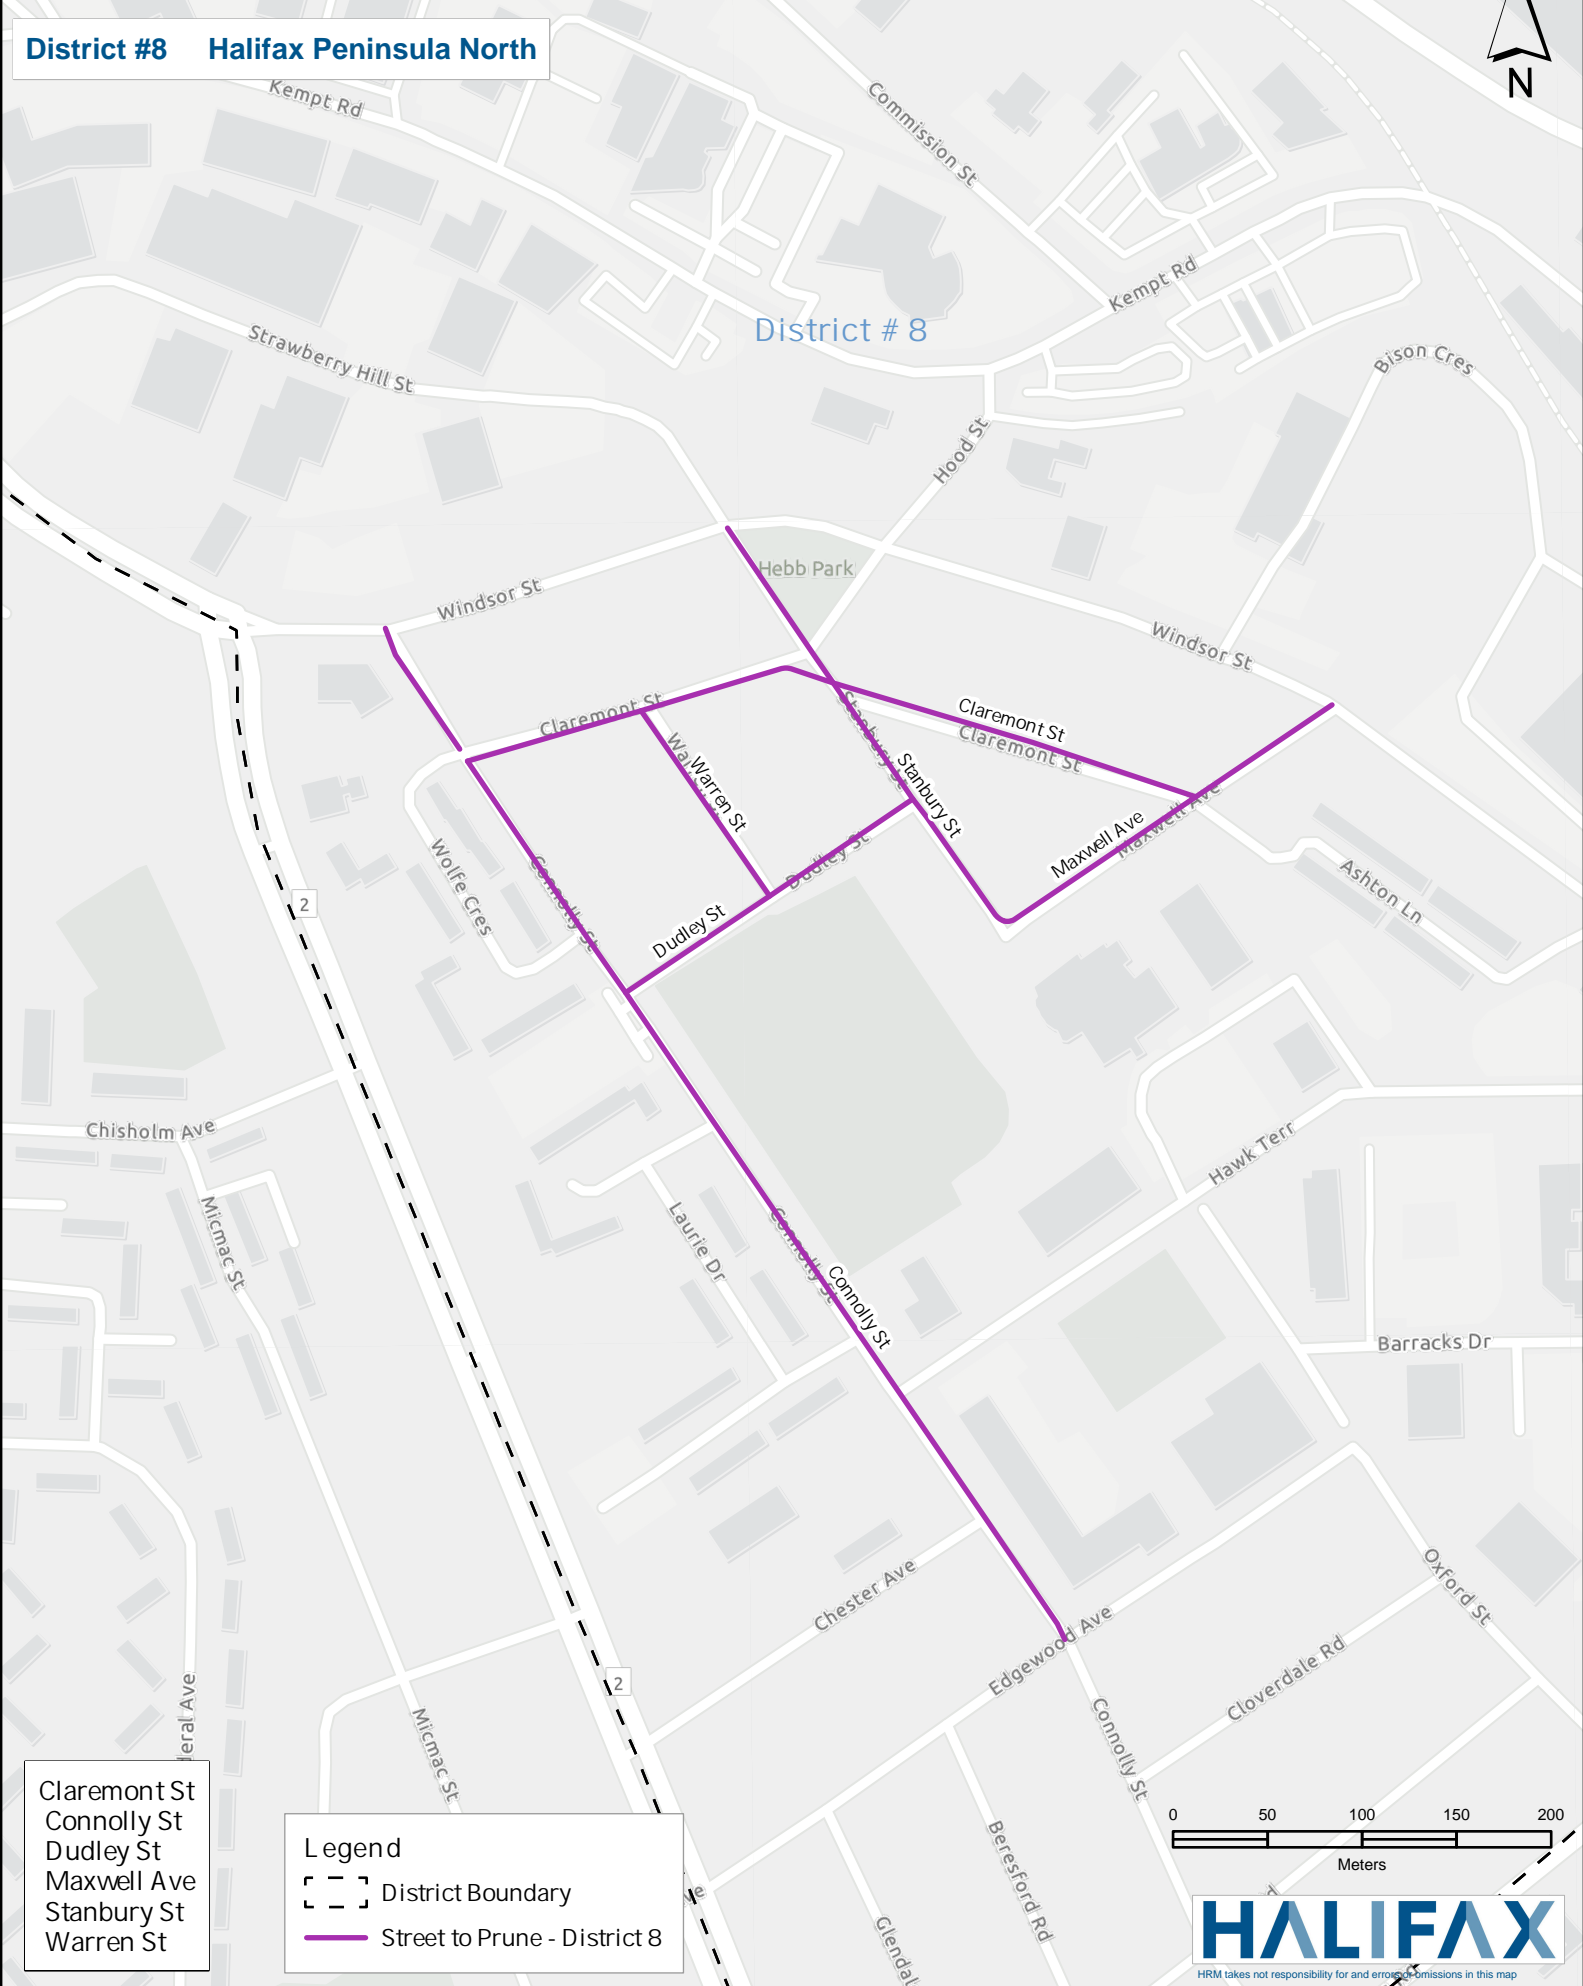

2022/2023 Cyclical Pruning Program

District #8 Halifax Peninsula North

Claremont St
Connolly St
Dudley St
Maxwell Ave
Stanbury St
Warren St

Legend

- District Boundary
- Street to Prune - District 8