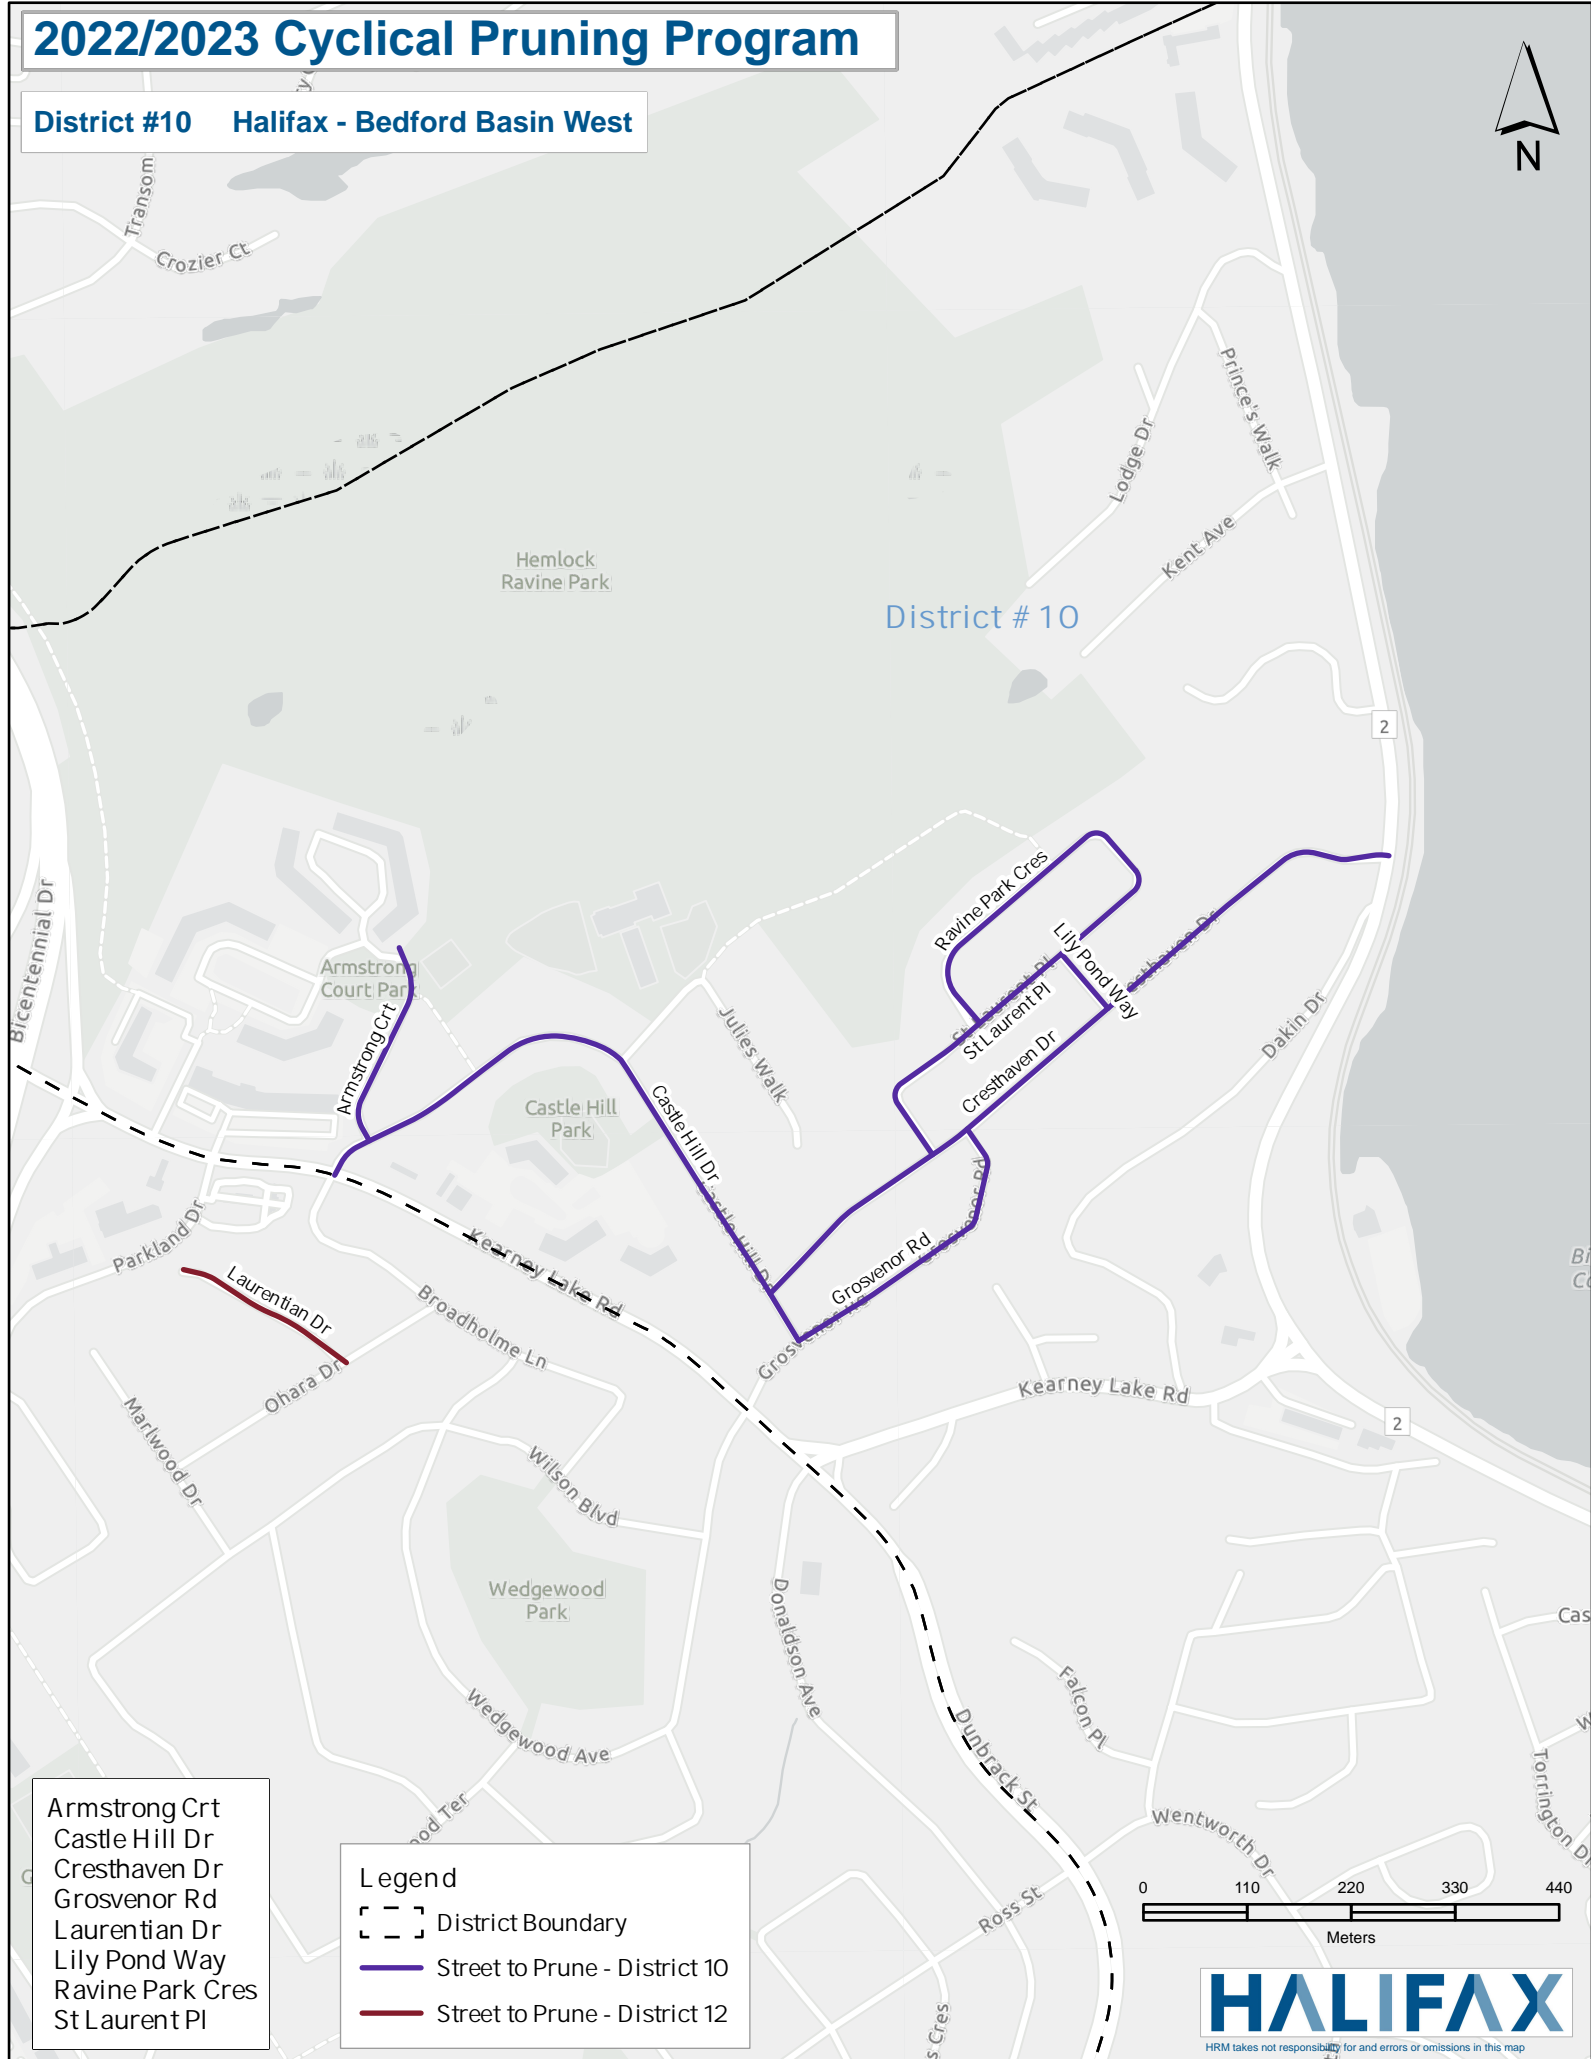

2022/2023 Cyclical Pruning Program

District #10 Halifax - Bedford Basin West

- Armstrong Crt
- Castle Hill Dr
- Cresthaven Dr
- Grosvenor Rd
- Laurentian Dr
- Lily Pond Way
- Ravine Park Cres
- St Laurent Pl

Legend

- District Boundary
- Street to Prune - District 10
- Street to Prune - District 12