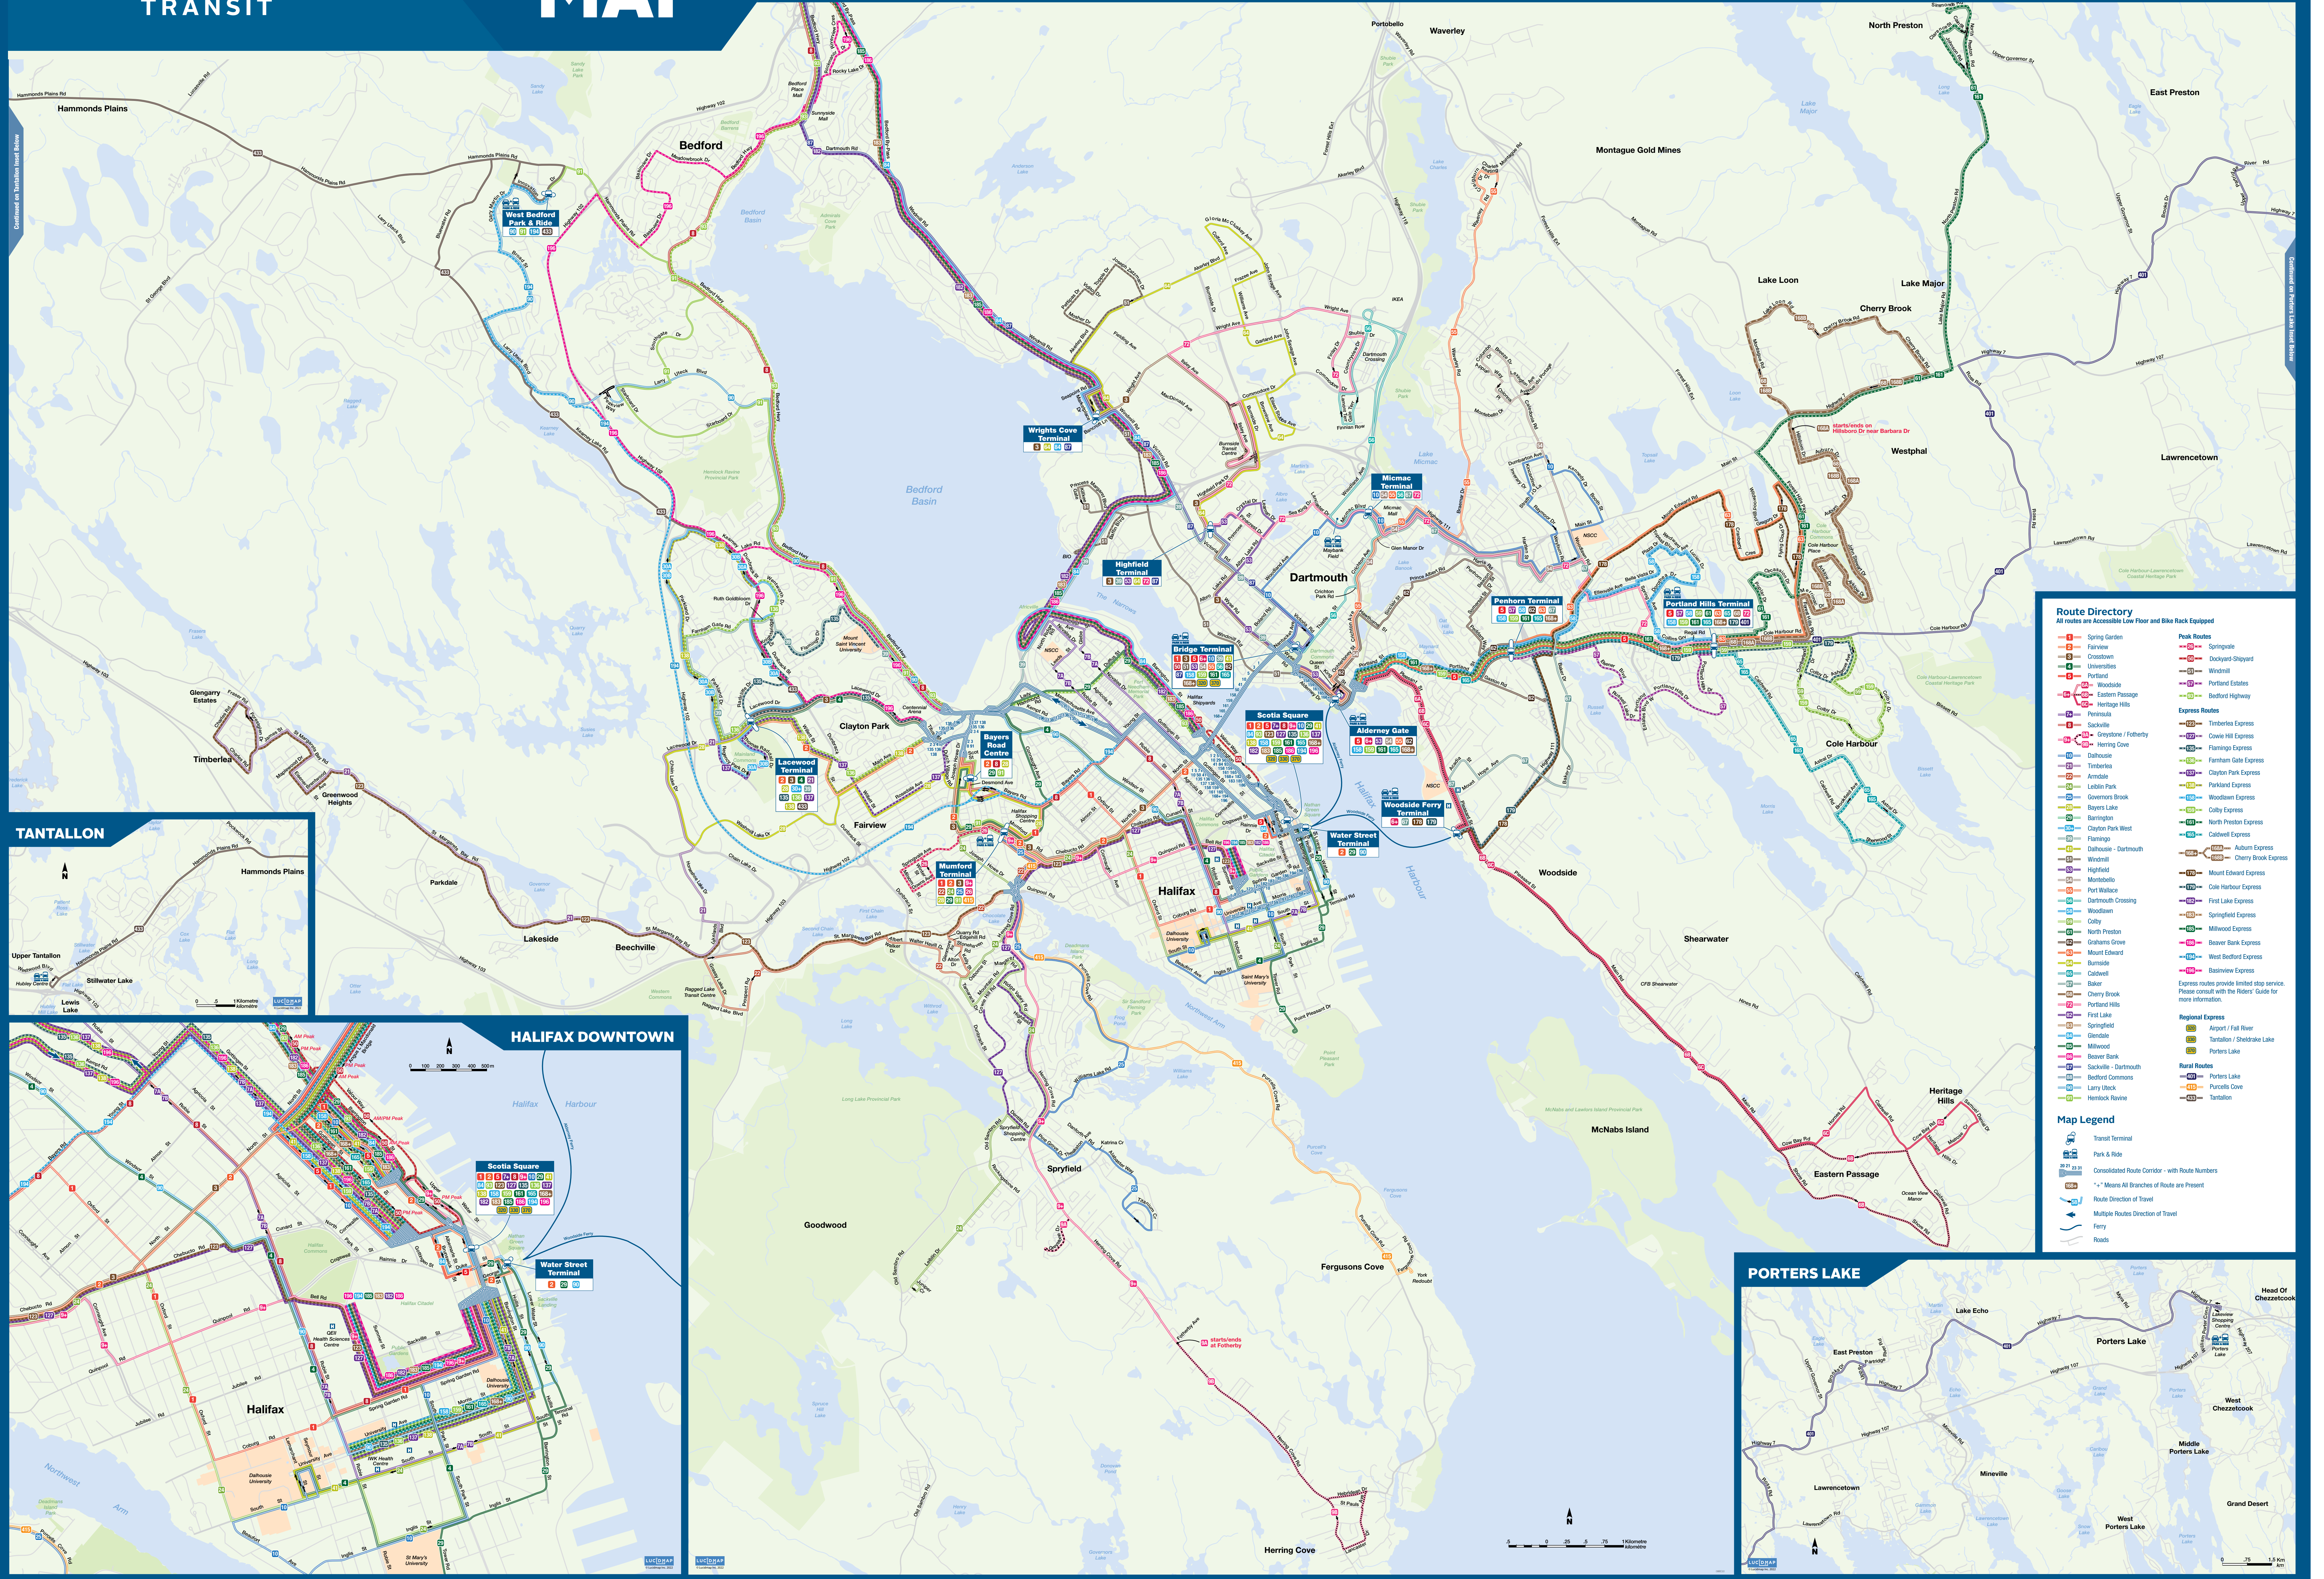

HALIFAX TRANSIT

ROUTE MAP

Route Directory

All routes are Accessible Low Floor and Bike Rack Equipped

Route	Route
Spring Garden	Peak Routes
Fairview	Springvale
Crossdown	Dockyard-Shoyard
Universities	Woodside
Portland	Portland Estates
Woodside	Bedford Highway
Eastern Passage	Heritage Hills
Heritage Hills	Express Routes
Parsons	Timberlea Express
Greyhounds / Fotherby	Cole Hill Express
Herring Cove	Flamingo Express
Dalhousie	Farmham Gate Express
Timberlea	Clayton Park Express
Armidale	Parkland Express
Leblin Park	Woodview Express
Governors Brook	North Preston Express
Bayes Lake	Colby Express
Barrington	North Preston Express
Clayton Park West	Cashwell Express
Flamingo	Autumn Express
Dalhousie - Dartmouth	Cherry Brook Express
Windfall	Highfield
Mount Edward	Mount Edward Express
Montebello	Cole Harbour Express
Port Westcott	Dartmouth Crossing
Dartmouth Crossing	Springfield Express
Woodview	Milwood Express
Colby	Beaver Bank Express
North Preston	West Bedford Express
Grahams Grove	Basinview Express
Mount Edward	Express routes provide limited stop service. Please consult with the Riders' Guide for more information.
Burnside	Regional Express
Cashwell	Aspen / Fall River
Baker	Tantallon / Sheikhs Lake
Cherry Brook	Porters Lake
Portland Hills	Rural Routes
First Lake	Porters Lake
Springfield	Parsons Cove
Gandou	Tantallon
Milwood	
Beaver Bank	
Sackville - Dartmouth	
Bedford Commons	
Larry Check	
Henriook Revue	

Map Legend

- Transit Terminal
- Park & Ride
- Consolidated Route Corridor - with Route Numbers
- Means All Branches of Route are Present
- Route Direction of Travel
- Multiple Routes Direction of Travel
- Ferry
- Roads

TERMINAL MAPS