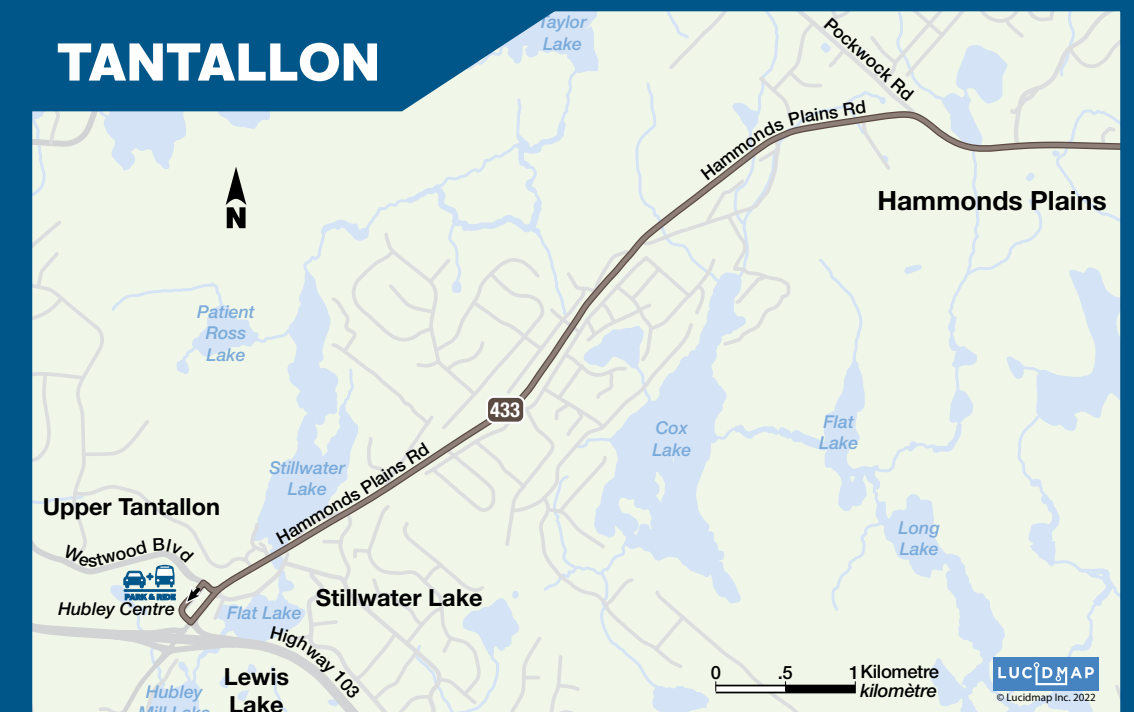

HALIFAX TRANSIT

ROUTE MAP

Route Directory

All routes are Accessible Low Floor and Bike Rack Equipped

Route	Route
Spring Garden	Peak Routes
Fairview	Springvale
Crossdown	Dockyard-Shoyard
Universities	Woodside
Portland	Portland Estates
Woodside	Bedford Highway
Eastern Passage	Heritage Hills
Heritage Hills	Express Routes
Parsons	Timberlea Express
Greyhounds / Fotherby	Cole Hill Express
Herring Cove	Flamingo Express
Dalhousie	Farmham Gate Express
Timberlea	Clayton Park Express
Armidale	Parkland Express
Leblin Park	Woodview Express
Governors Brook	North Preston Express
Bayes Lake	Colby Express
Barrington	North Preston Express
Clayton Park West	Cashwell Express
Flamingo	Autumn Express
Dalhousie - Dartmouth	Cherry Brook Express
Windfall	Highfield
Mount Edward	Mount Edward Express
Montebello	Cole Harbour Express
Port Westcott	Dartmouth Crossing
Dartmouth Crossing	Springfield Express
Woodview	Milwood Express
Colby	Beaver Bank Express
North Preston	West Bedford Express
Grahams Grove	Basinview Express
Mount Edward	Express routes provide limited stop service. Please consult with the Riders' Guide for more information.
Burnside	Regional Express
Cashwell	Aspen / Fall River
Baker	Tantallon / Sheikhs Lake
Cherry Brook	Porters Lake
Portland Hills	Rural Routes
First Lake	Porters Lake
Springfield	Parsons Cove
Gandou	Tantallon
Milwood	
Beaver Bank	
Sackville - Dartmouth	
Bedford Commons	
Larry Check	
Henriook Revue	

Map Legend

- Transit Terminal
- Park & Ride
- Consolidated Route Corridor - with Route Numbers
- Means All Branches of Route are Present
- Route Direction of Travel
- Multiple Routes Direction of Travel
- Ferry
- Roads

TERMINAL MAPS