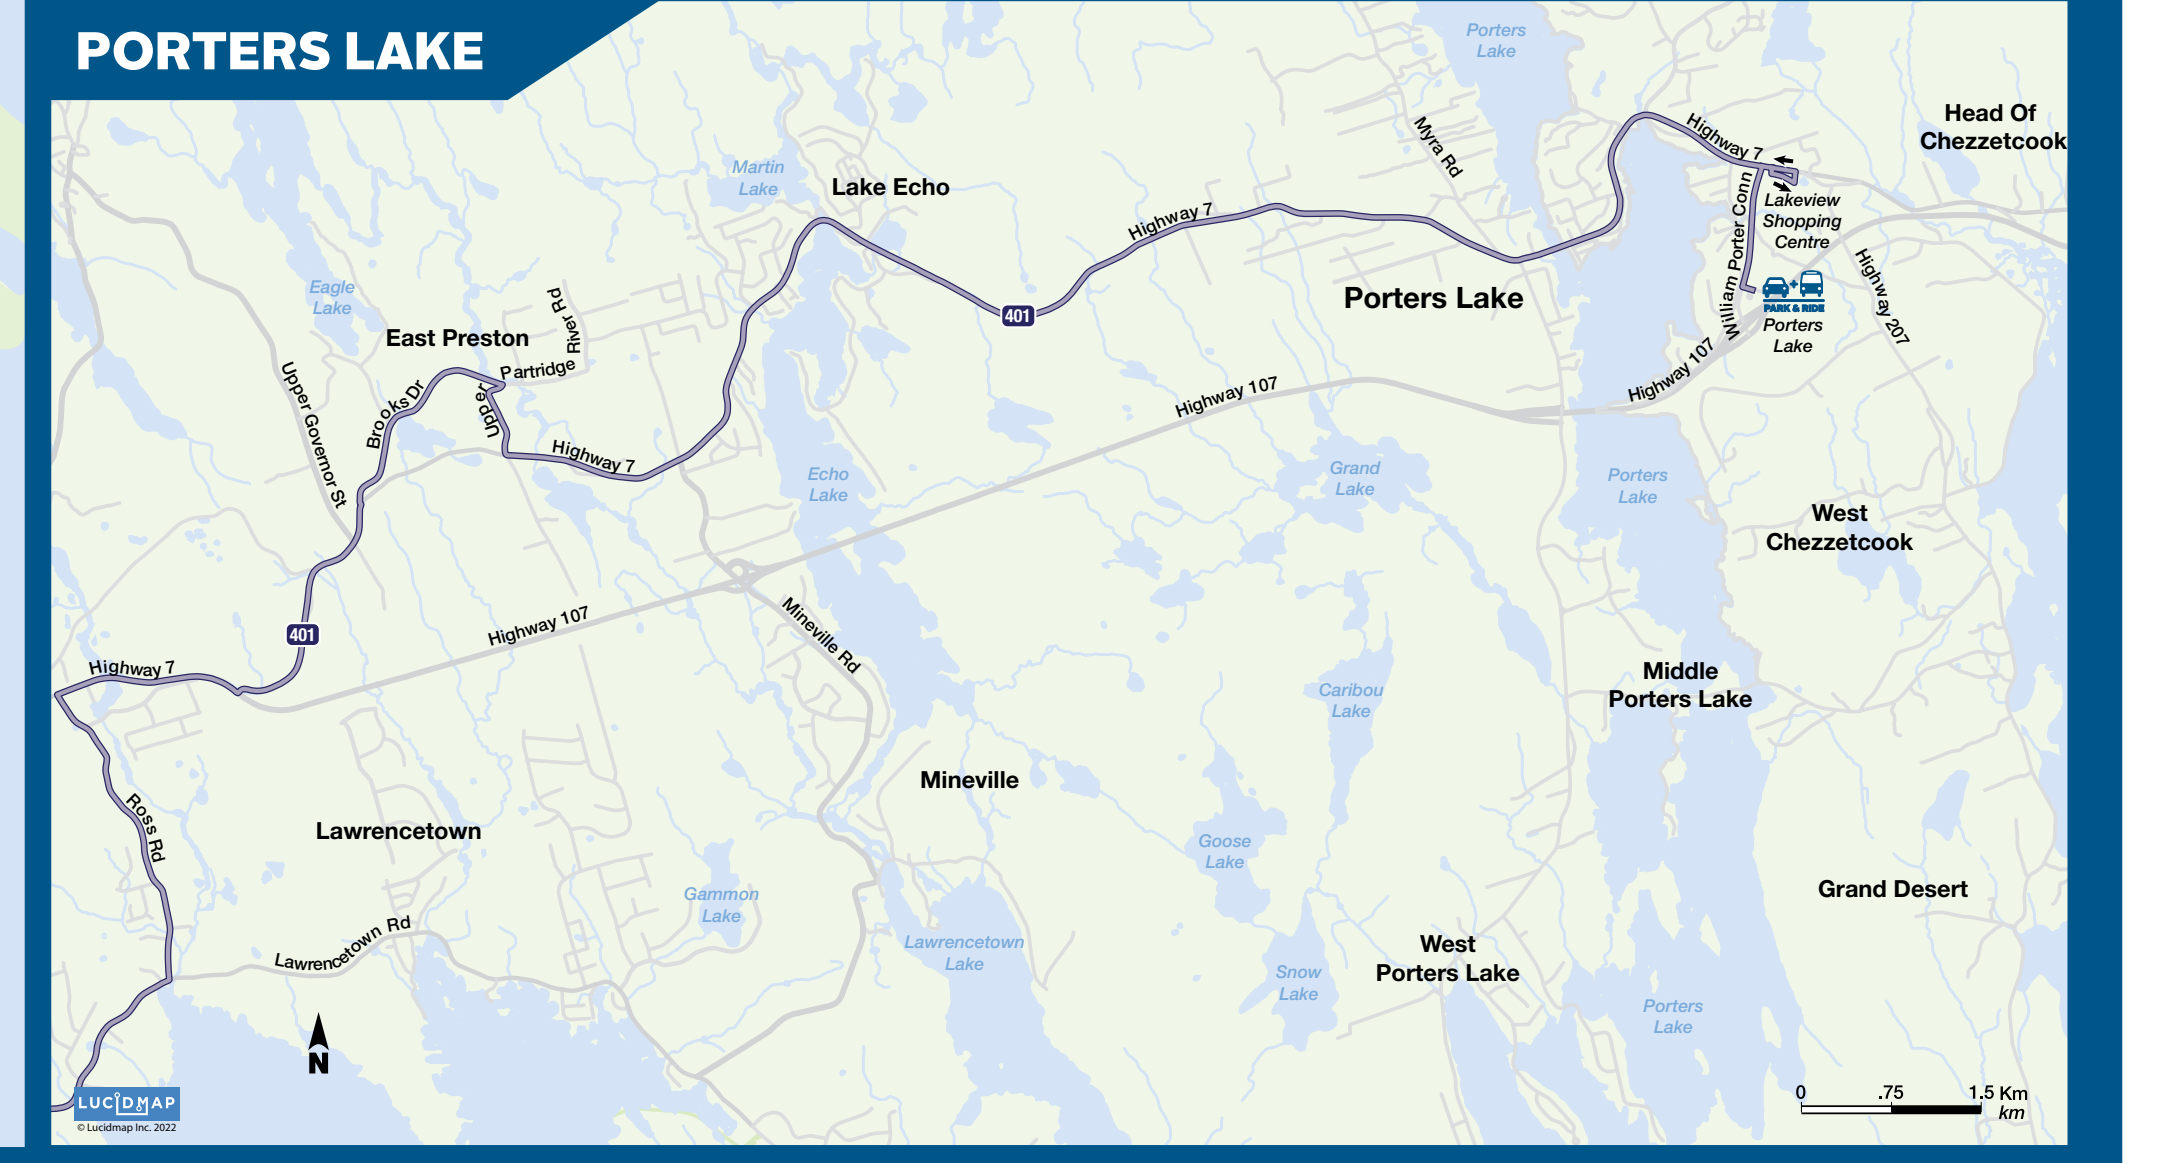

HALIFAX TRANSIT

ROUTE MAP

Route Directory

All routes are Accessible Low Floor and Bike Rack Equipped

Route	Route
Spring Garden	Peak Routes
Fairview	Springvale
Crossdown	Dockyard-Shoyard
Universities	Woodside
Portland	Portland Estates
Woodside	Bedford Highway
Eastern Passage	Heritage Hills
Heritage Hills	Express Routes
Parsons	Timberlea Express
Greyhounds / Fotherby	Cole Hill Express
Herring Cove	Flamingo Express
Dalhousie	Farmham Gate Express
Timberlea	Clayton Park Express
Armidale	Parkland Express
Leblin Park	Woodview Express
Governors Brook	North Preston Express
Bayes Lake	Colby Express
Barrington	North Preston Express
Clayton Park West	Cashwell Express
Flamingo	Autumn Express
Dalhousie - Dartmouth	Cherry Brook Express
Windfall	Highfield
Mount Edward	Mount Edward Express
Montebello	Cole Harbour Express
Port Westcott	Dartmouth Crossing
Dartmouth Crossing	Springfield Express
Woodview	Milwood Express
Colby	Beaver Bank Express
North Preston	West Bedford Express
Grahams Grove	Basinview Express
Mount Edward	Express routes provide limited stop service. Please consult with the Riders' Guide for more information.
Burnside	Regional Express
Cashwell	Aspen / Fall River
Baker	Tantallon / Sheikhs Lake
Cherry Brook	Porters Lake
Portland Hills	Rural Routes
First Lake	Porters Lake
Springfield	Parsons Cove
Gandou	Tantallon
Milwood	
Beaver Bank	
Sackville - Dartmouth	
Bedford Commons	
Larry Check	
Henriook Revue	

Map Legend

- Transit Terminal
- Park & Ride
- Consolidated Route Corridor - with Route Numbers
- Means All Branches of Route are Present
- Route Direction of Travel
- Multiple Routes Direction of Travel
- Ferry
- Roads

TERMINAL MAPS