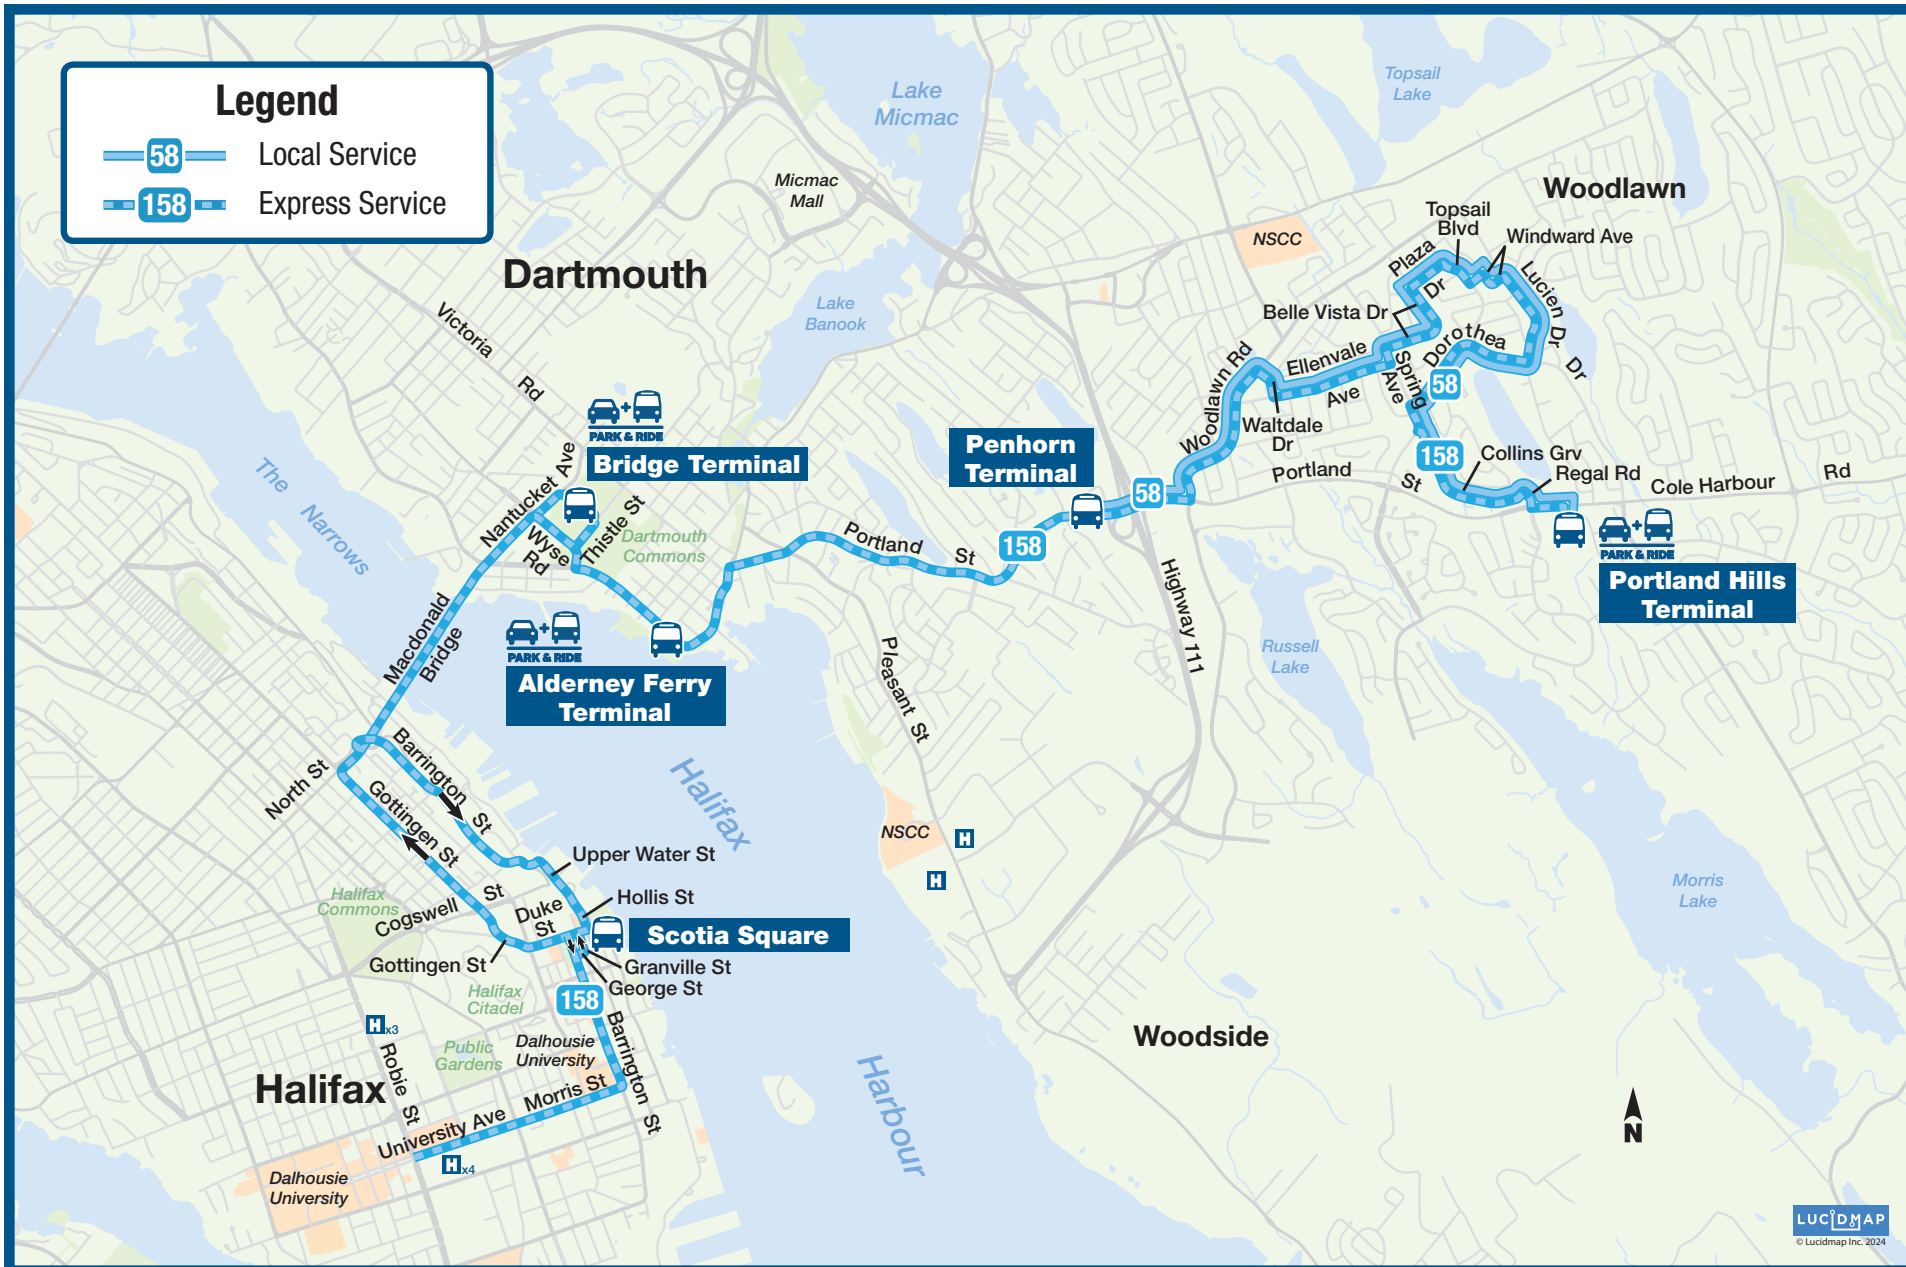

58

Woodlawn

158

Woodlawn Express

HALIFAX  
TRANSIT

LUCIDMAP  
© Lucidmap Inc 2024

Effective Date: May 20, 2024