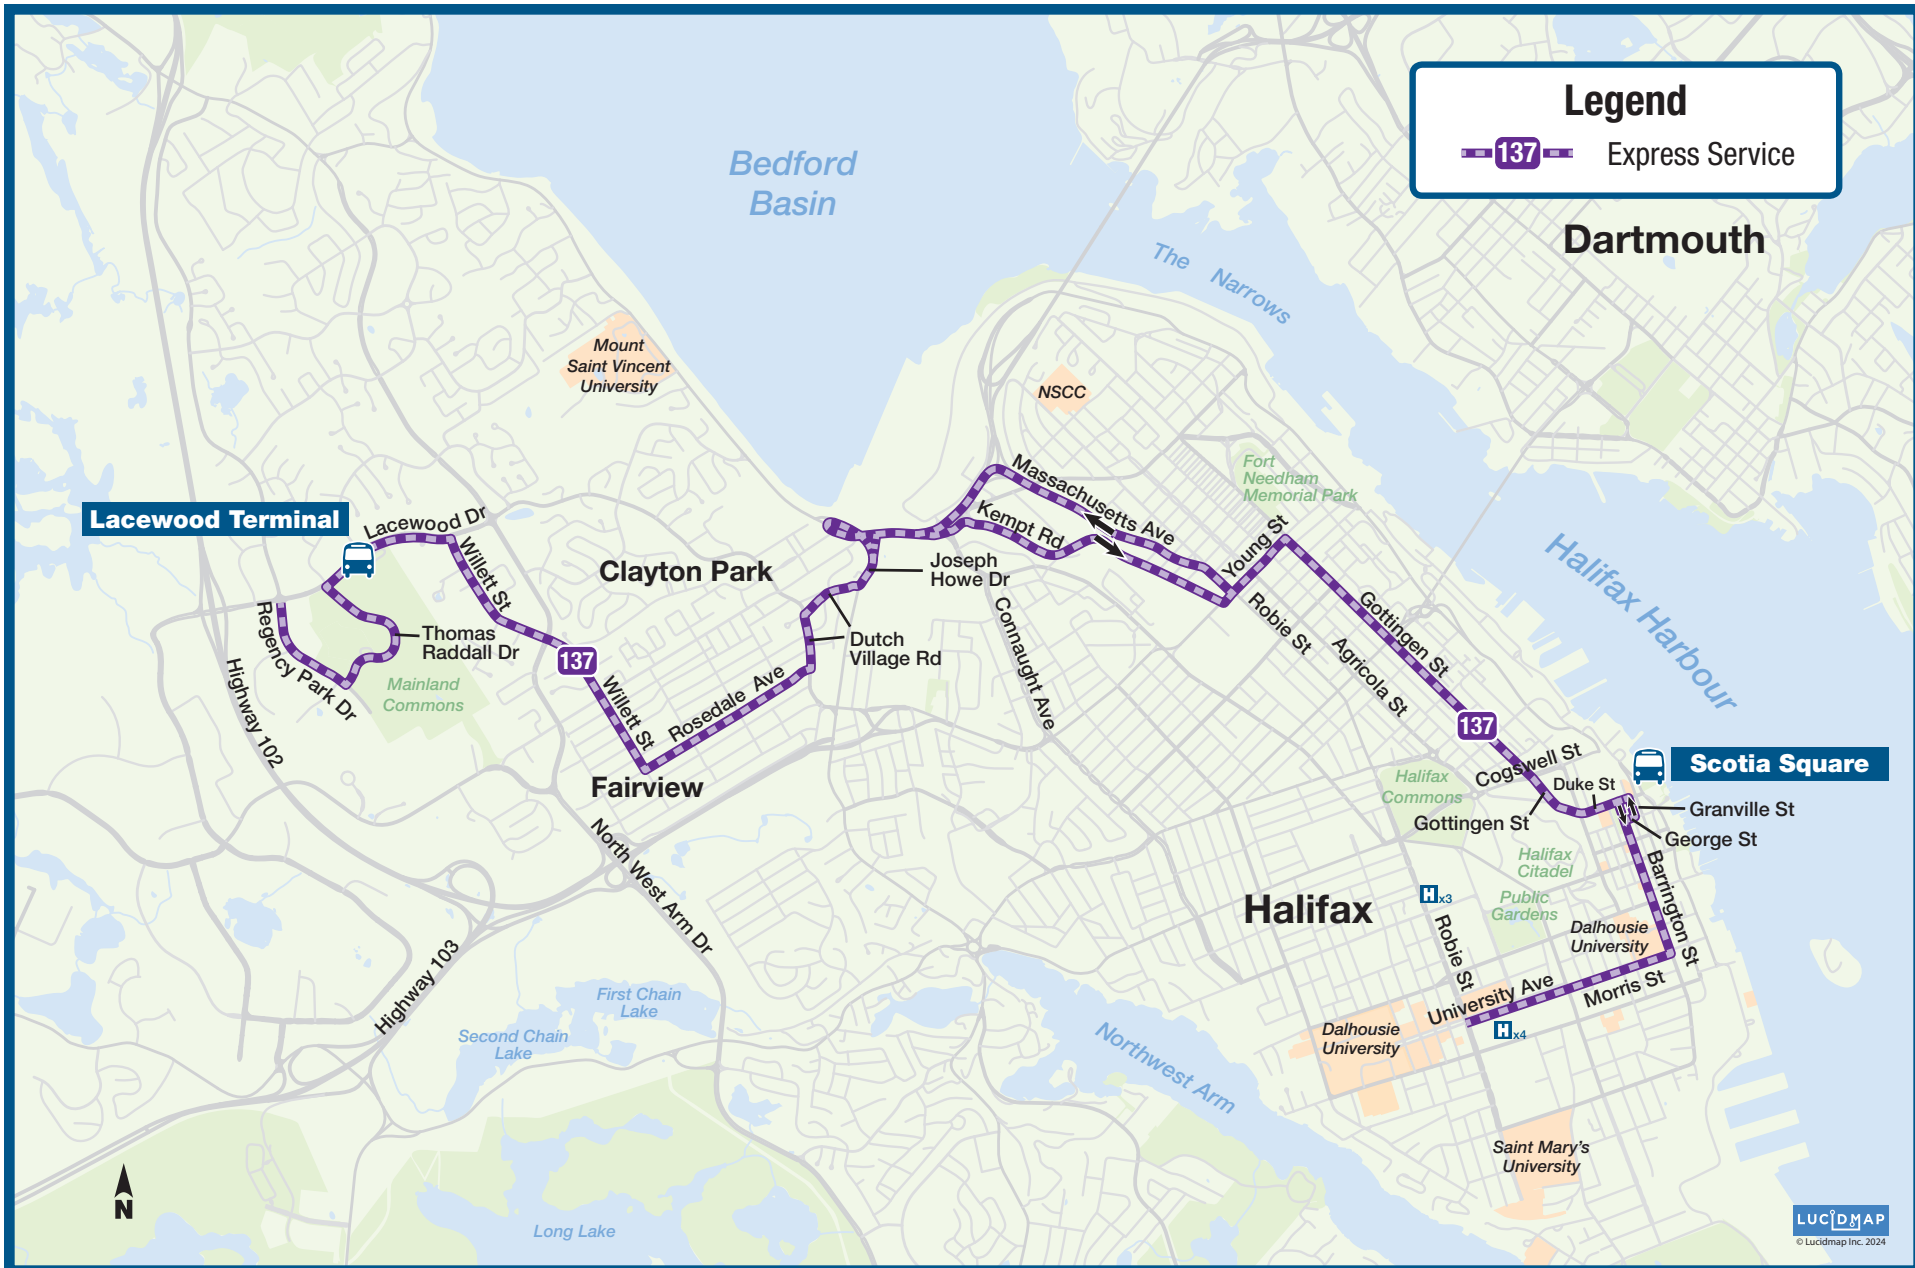

137

Clayton Park Express

Effective Date: May 20, 2024