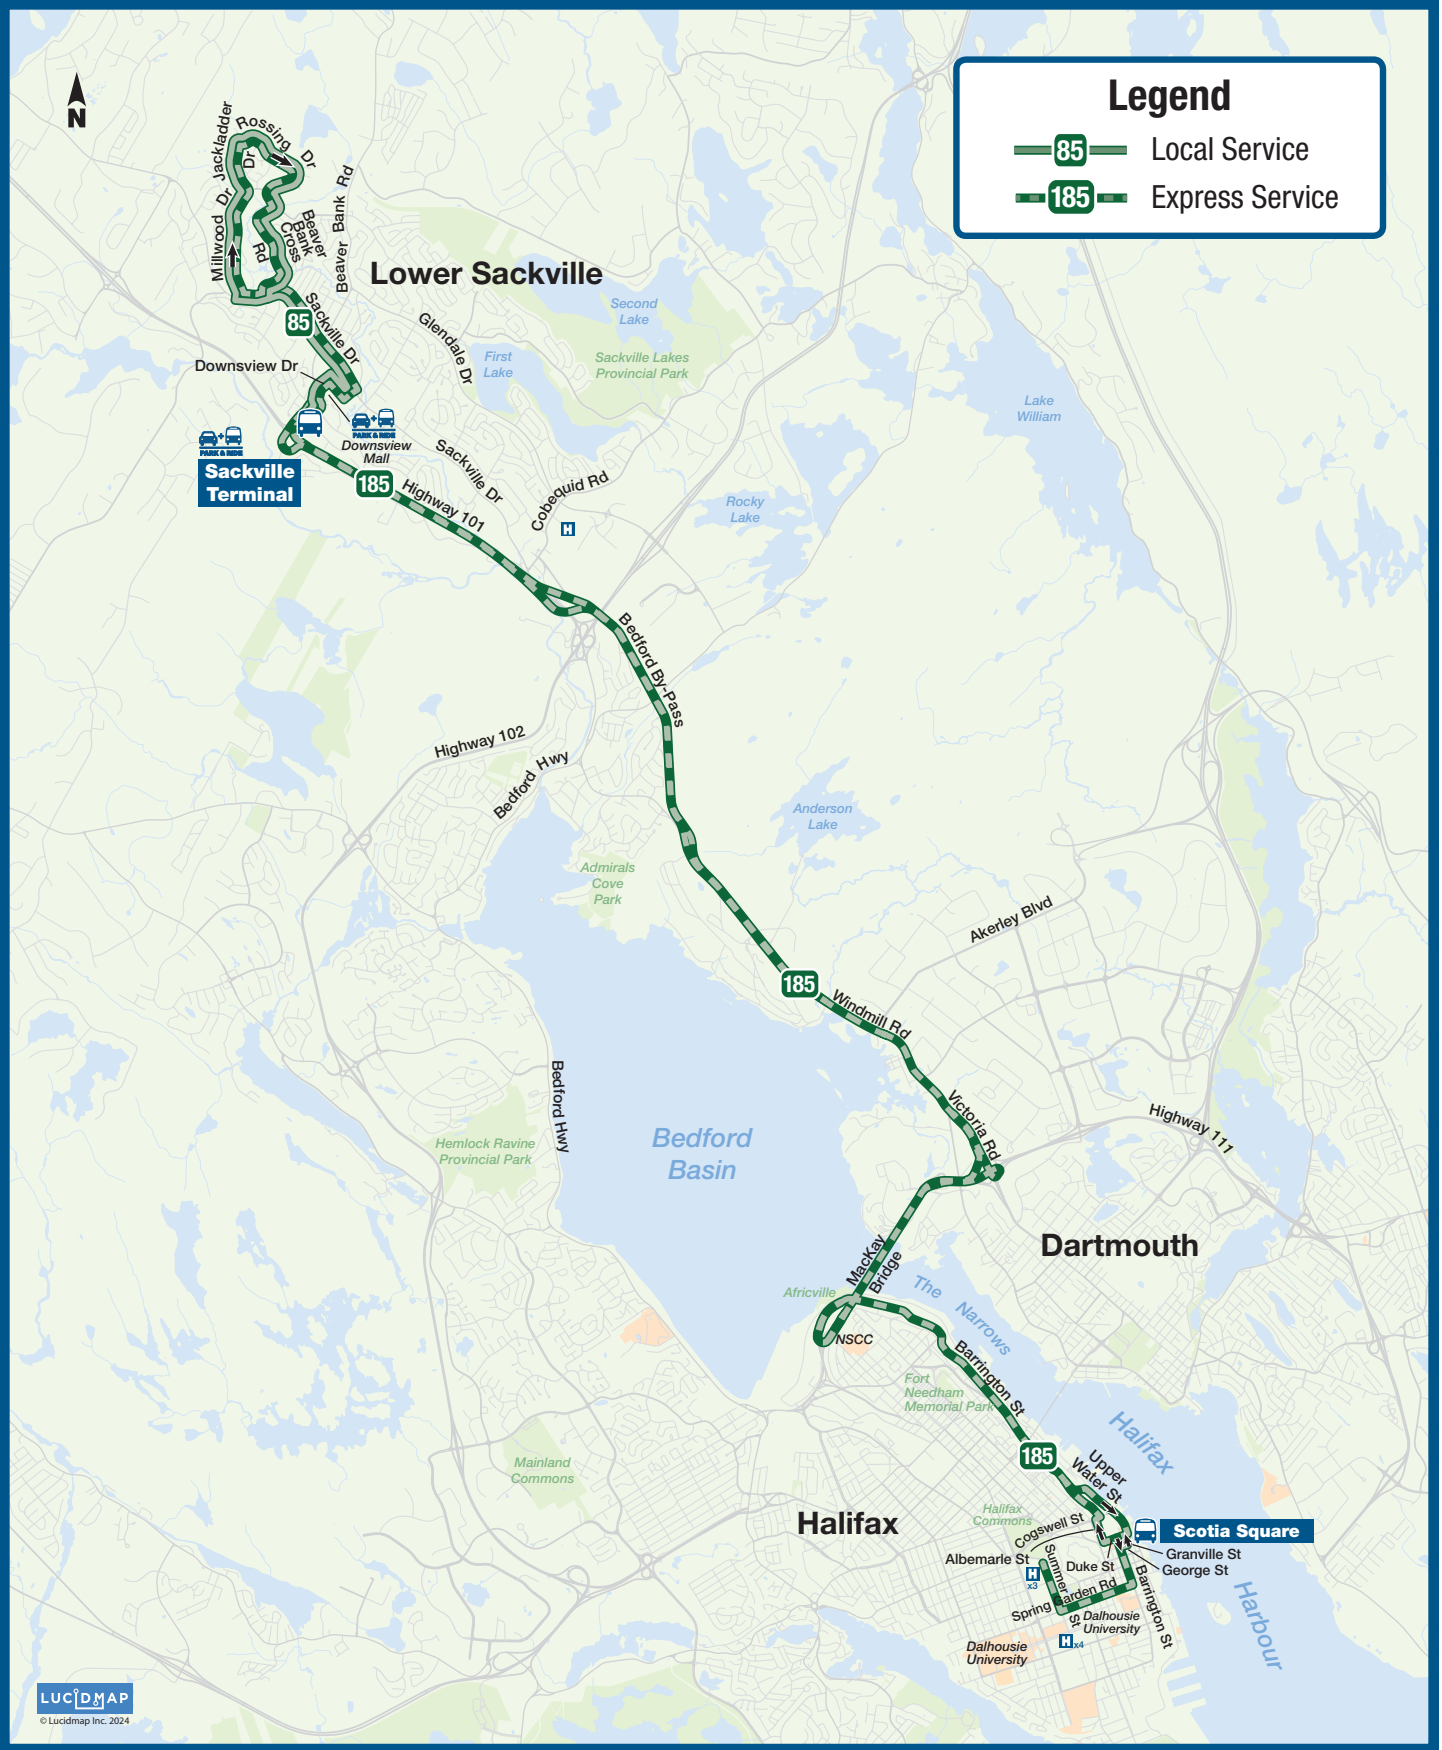

85

Millwood

185

Millwood Express

HALIFAX  
TRANSIT

LUCIDMAP  
© Lucidmap Inc. 2024

Effective Date: August 26, 2024