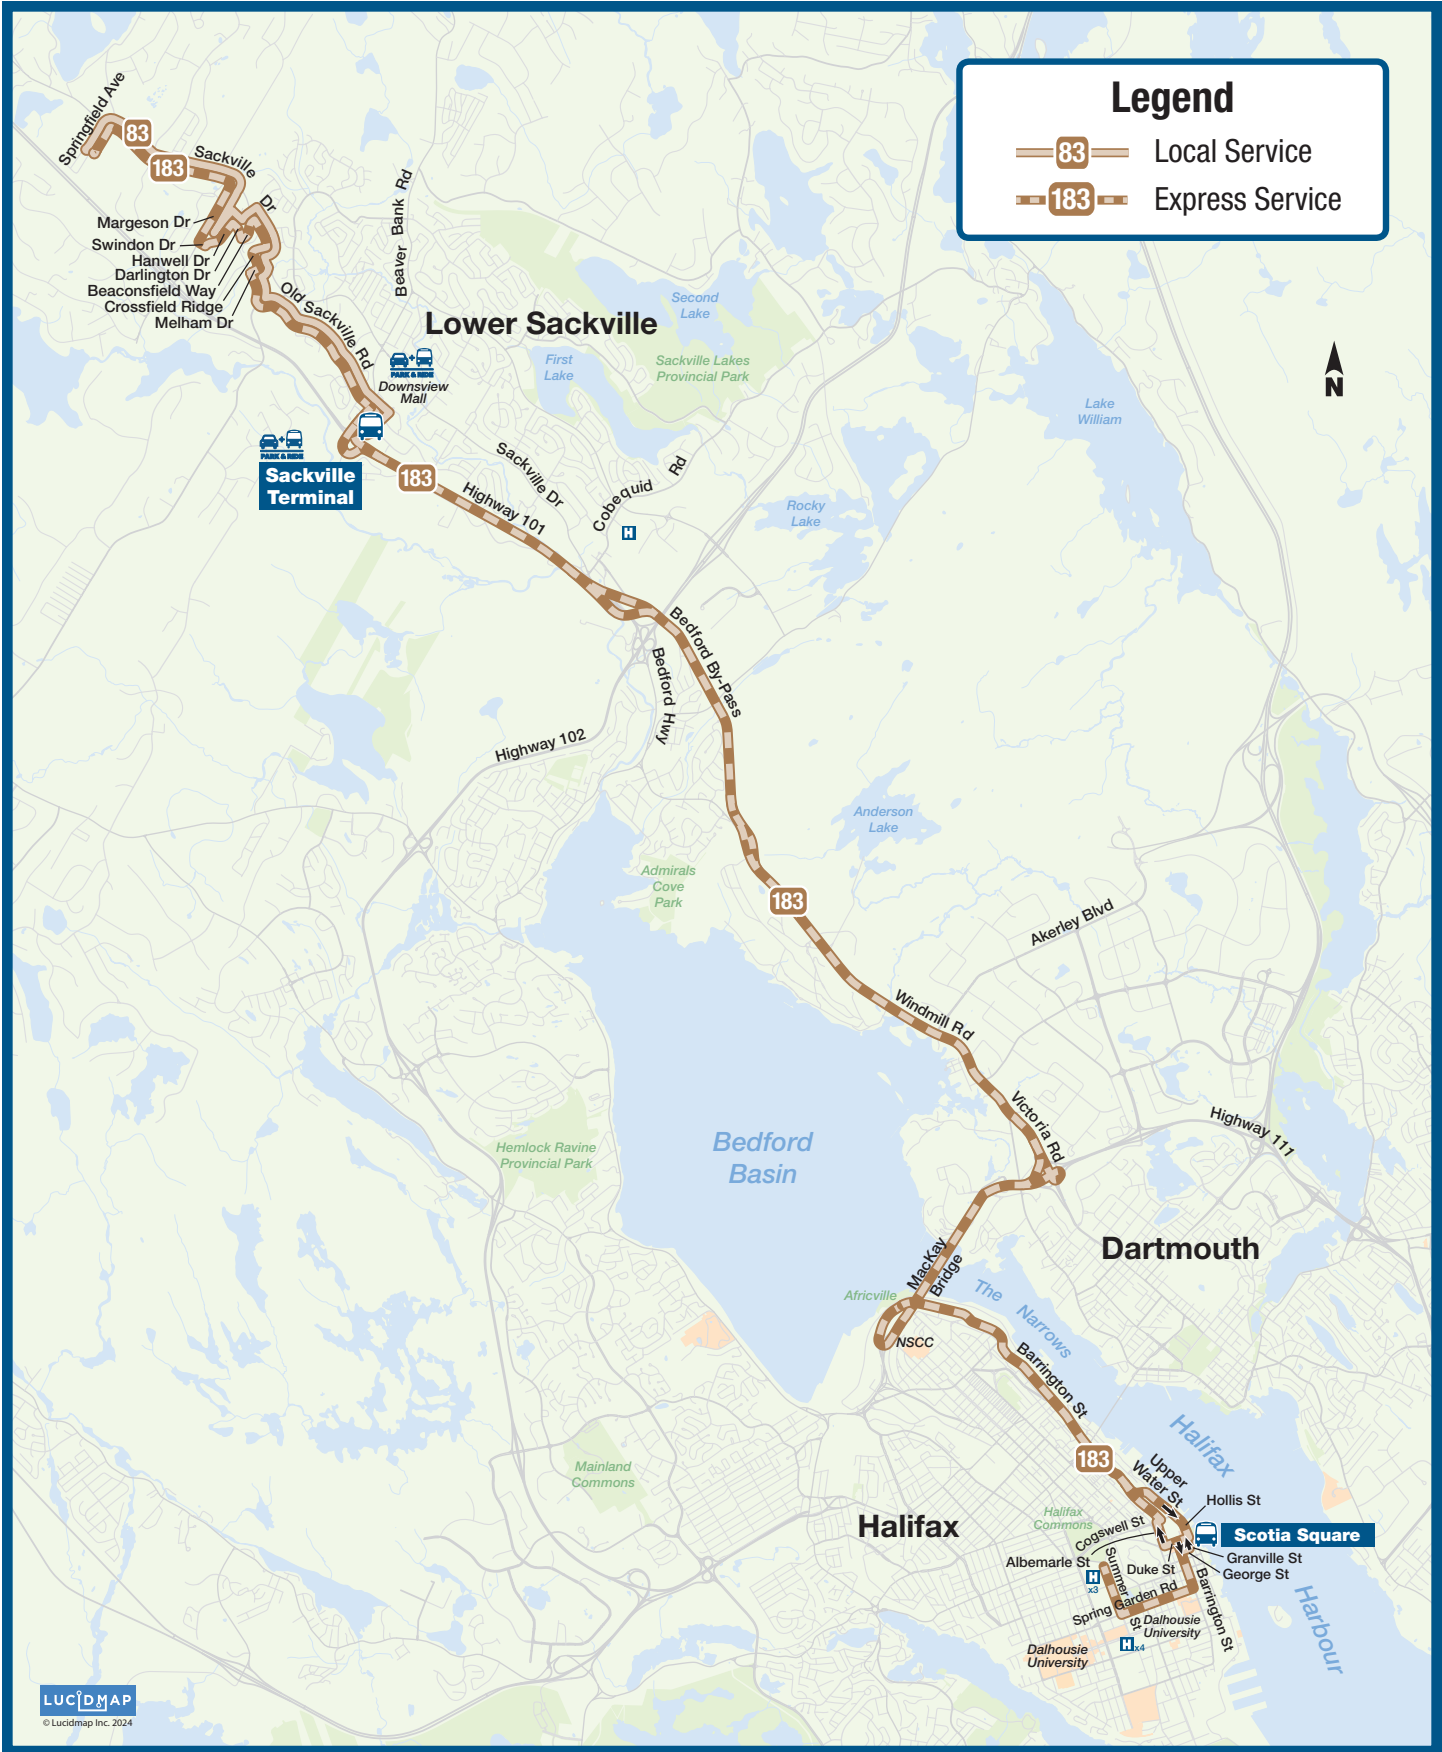

83

Springfield

183

Springfield Express

HALIFAX
TRANSIT

Legend

-  83 Local Service
-  183 Express Service