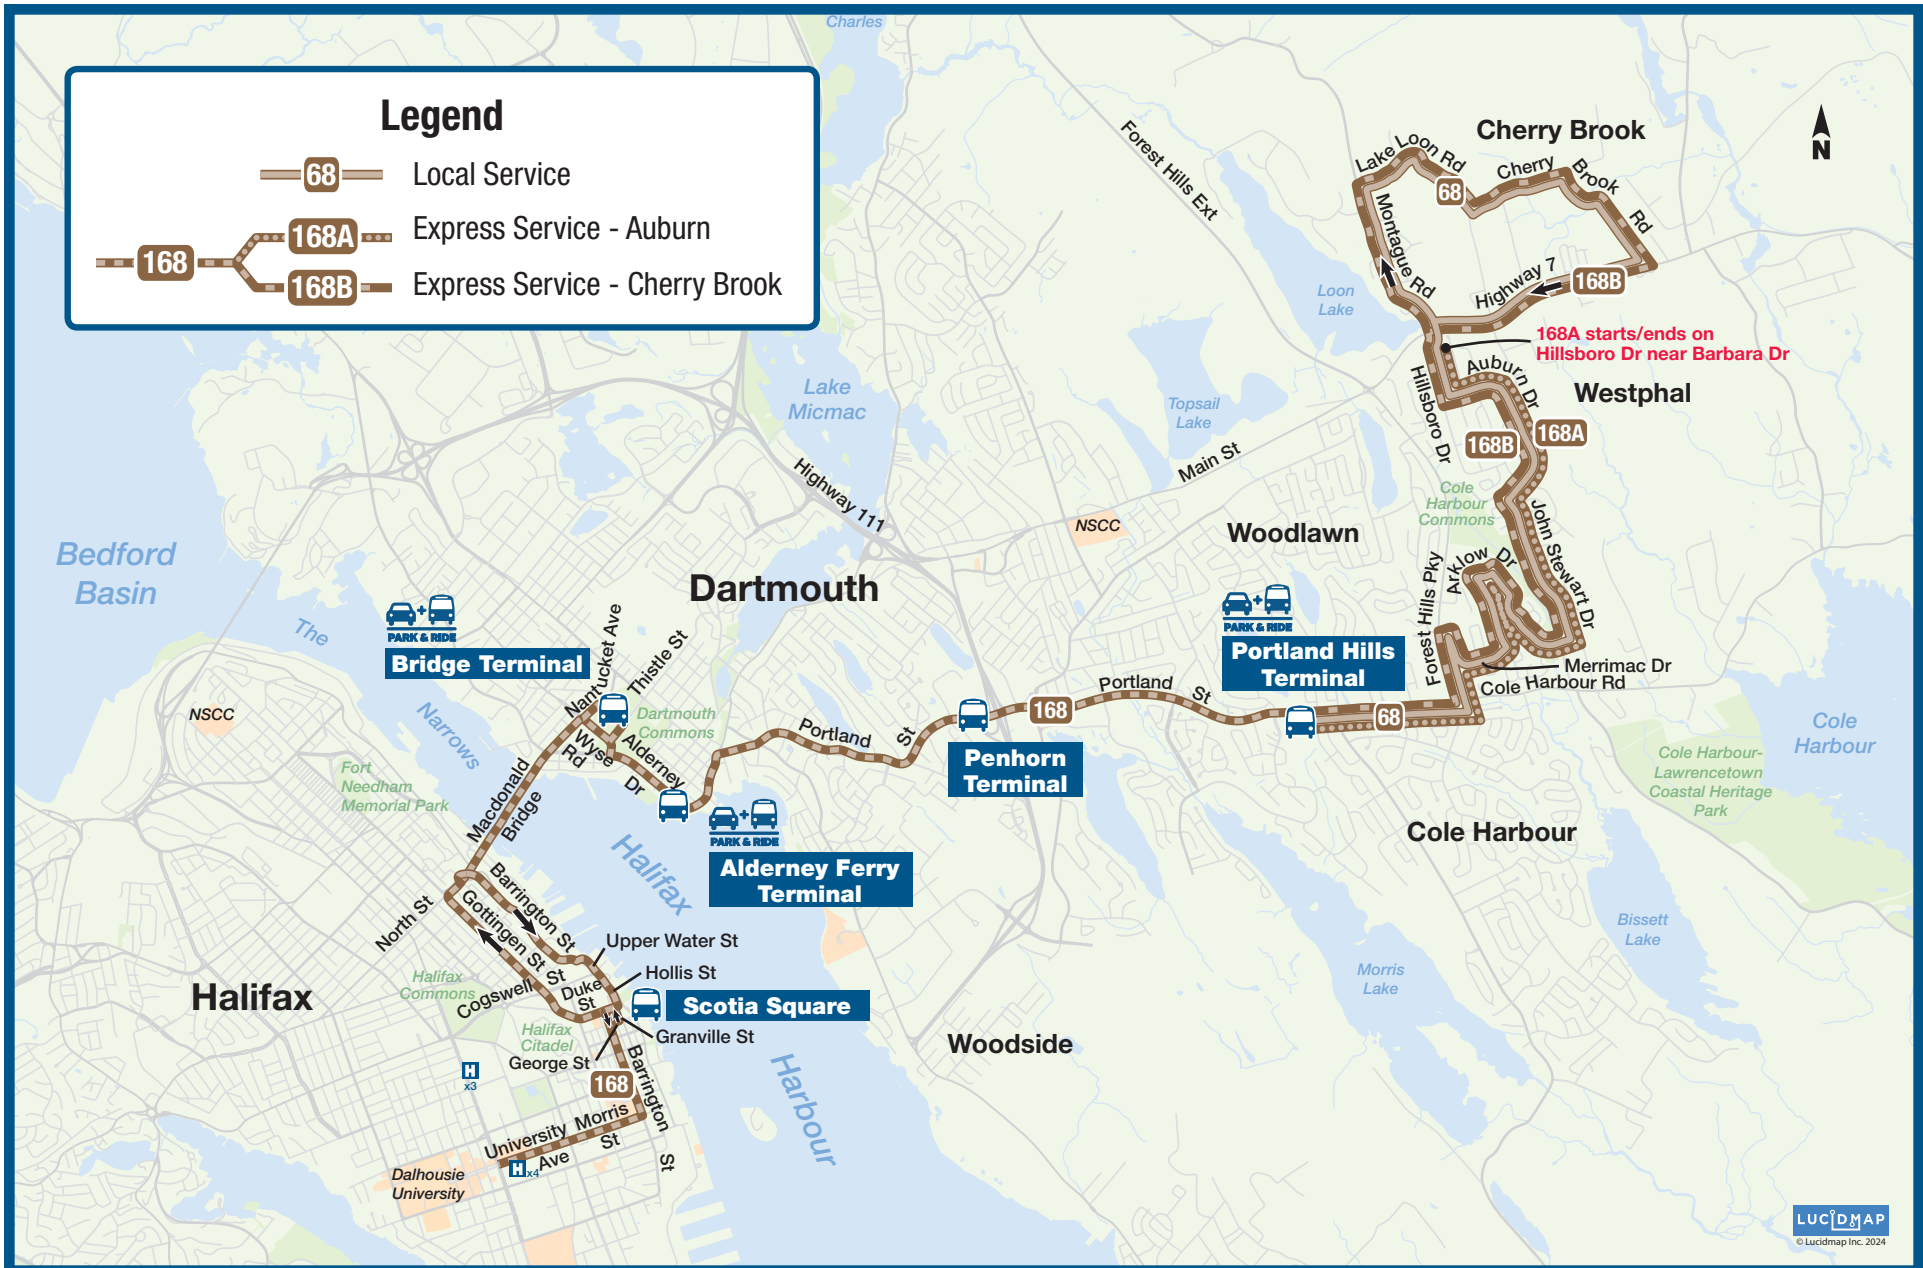

68 Cherry Brook

168 Cherry Brook Express

Effective Date: August 26, 2024