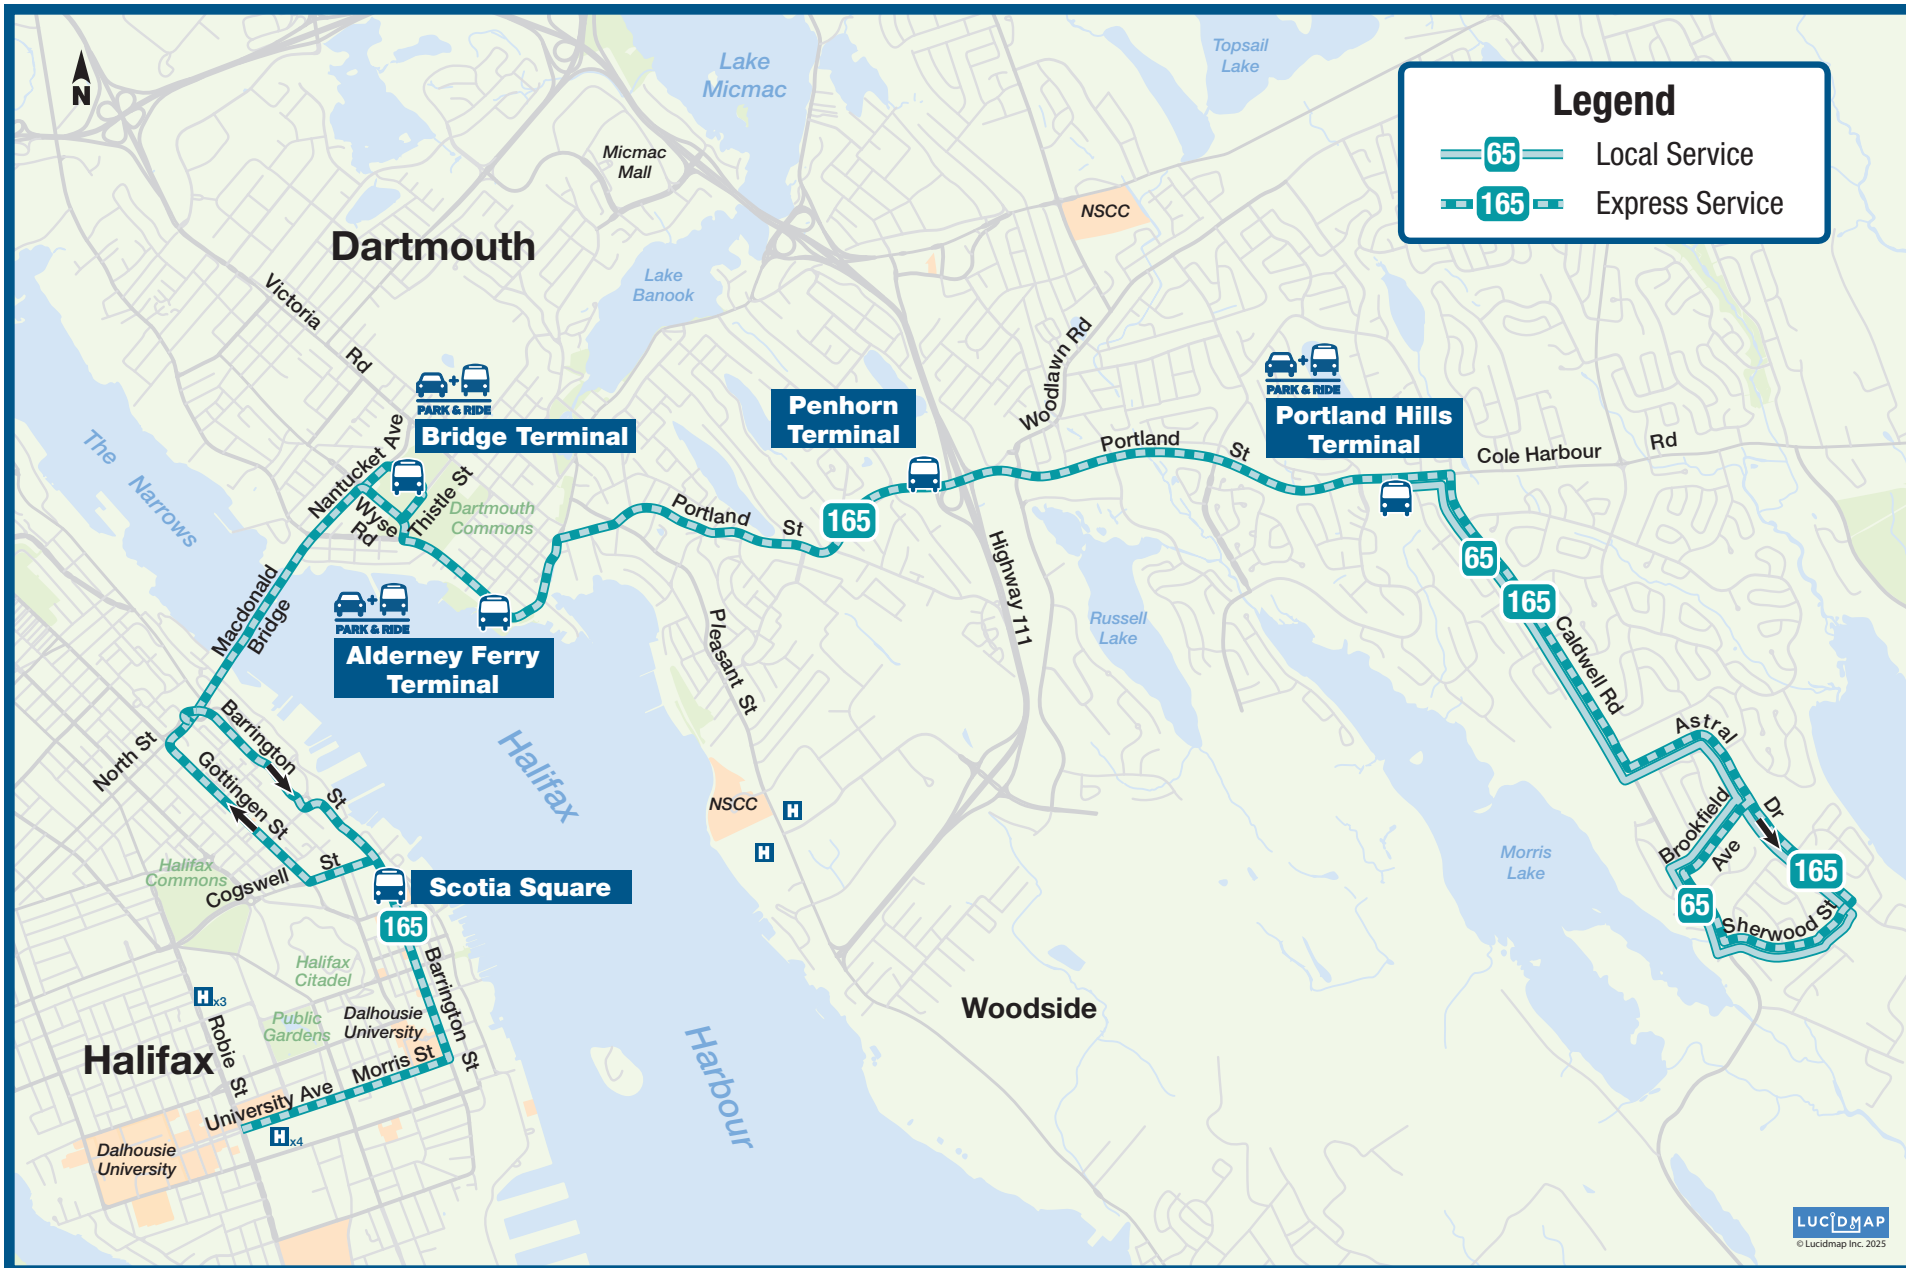

65

Caldwell

165

Caldwell Express

HALIFAX TRANSIT

Legend

- 65 Local Service
- 165 Express Service

LUCIDMAP © Lucidmap Inc. 2025