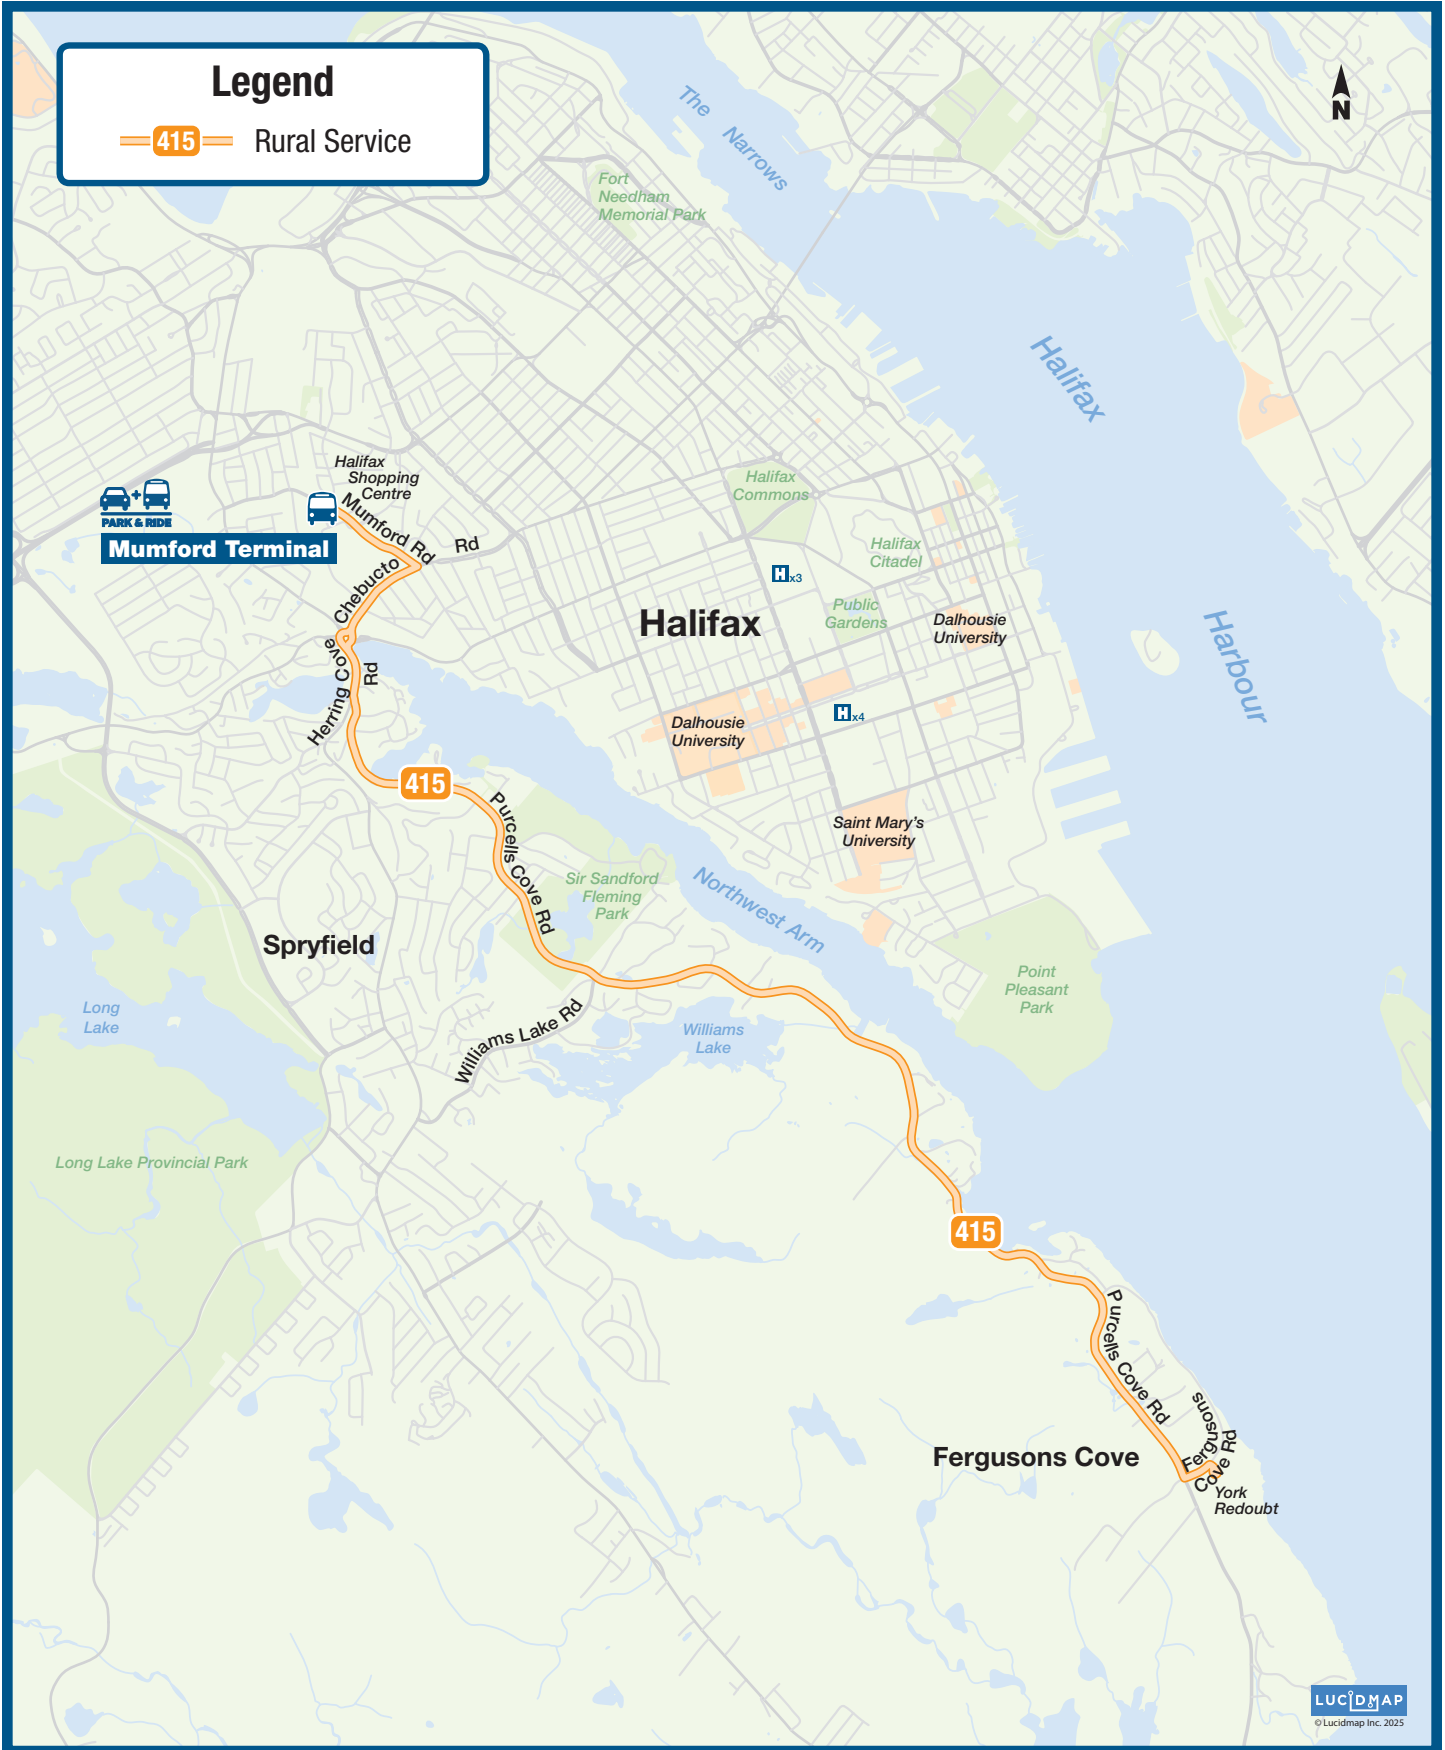

415

Purcells Cove

HALIFAX TRANSIT

Legend

Rural Service

LUCIDMAP
© Lucidmap Inc. 2025

Effective Date: November 25, 2019