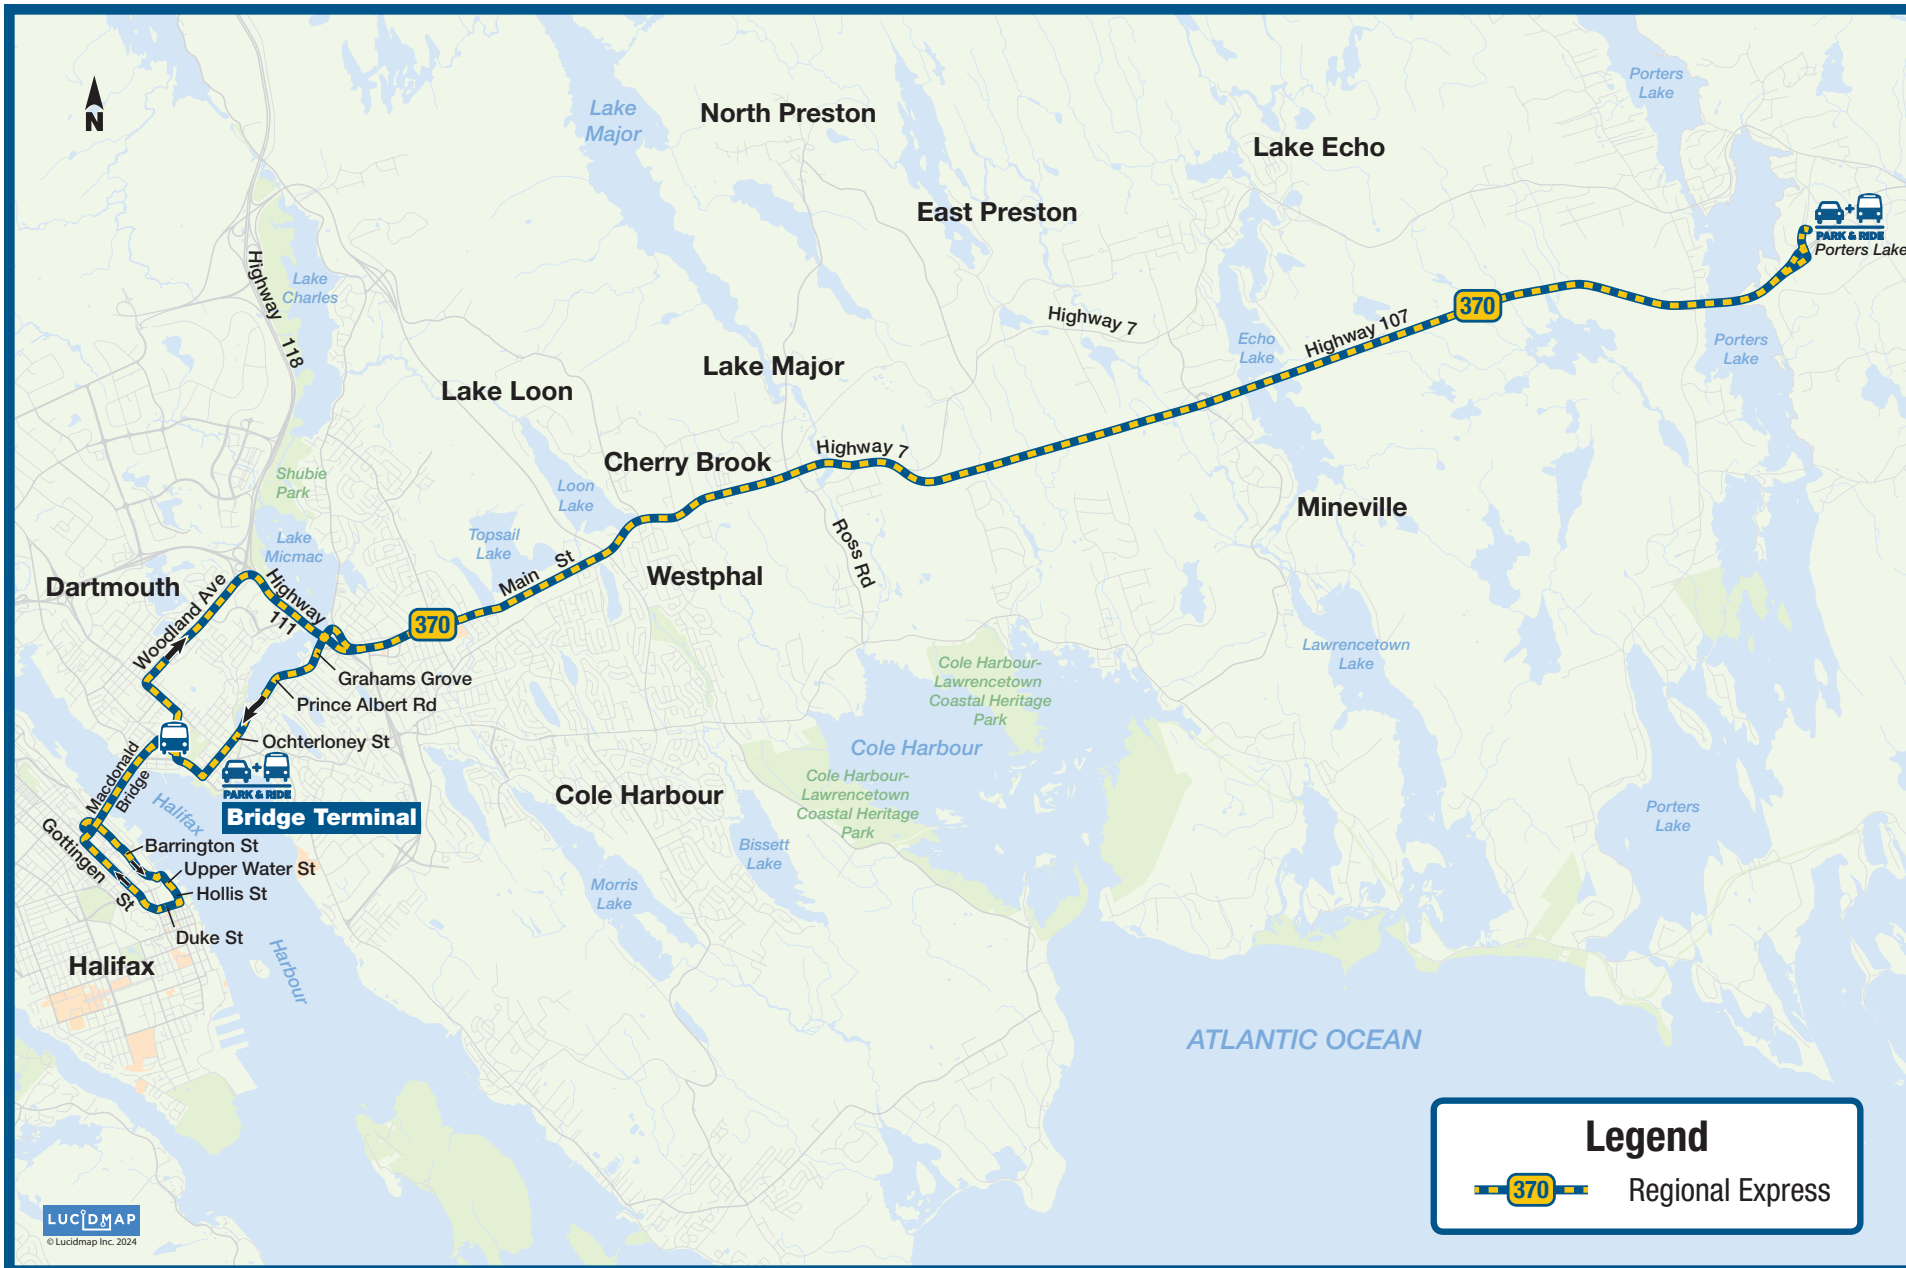

# 370

## Porters Lake Regional Express

# HALIFAX

TRANSIT

LUCIDMAP  
© Lucidmap Inc. 2024

Effective Date: August 26, 2024