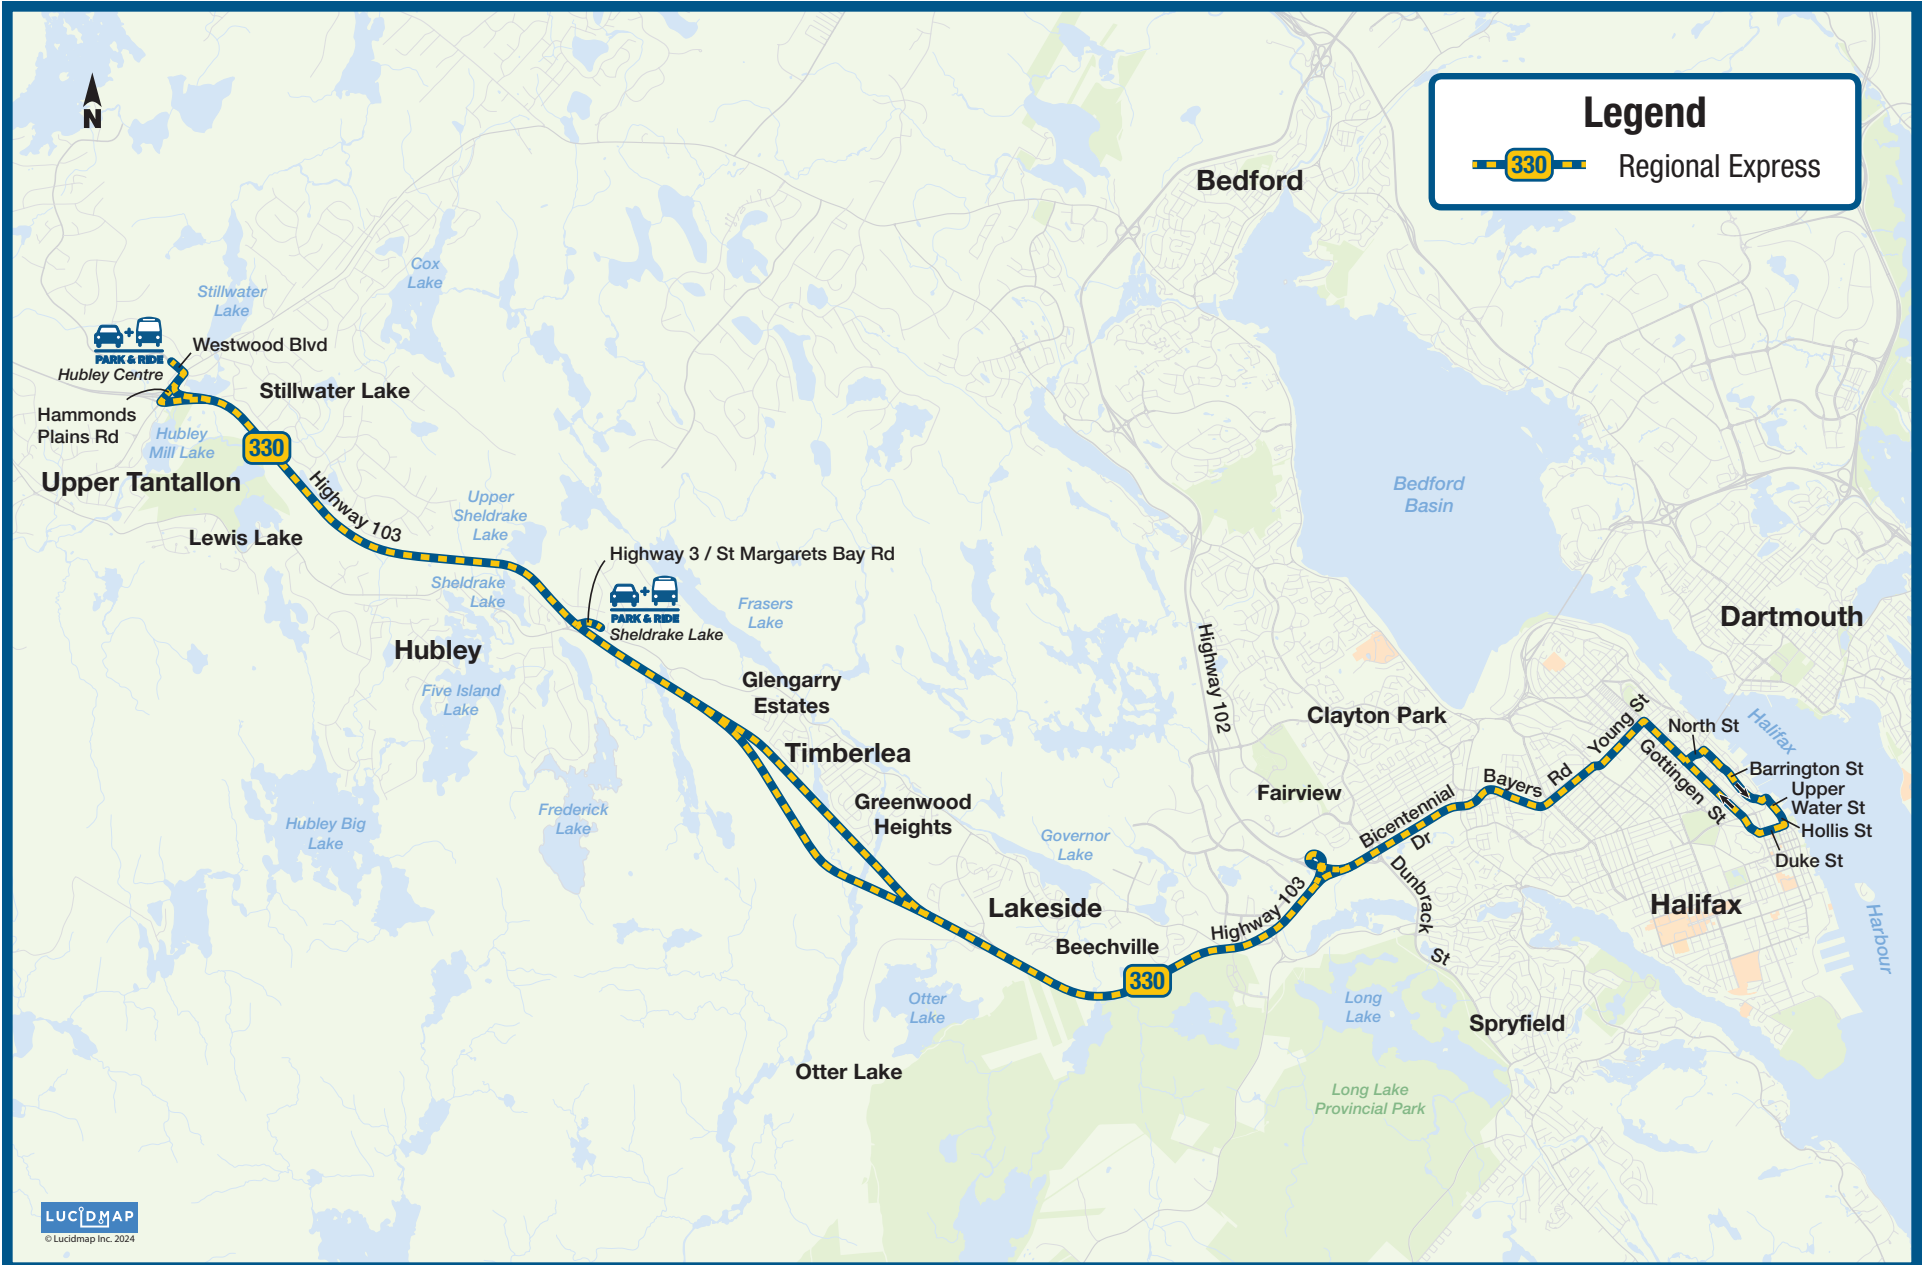

# 330

## Tantallon Regional Express

# HALIFAX

TRANSIT

LUCIDMAP  
© Lucidmap Inc. 2024

Effective Date: August 26, 2024