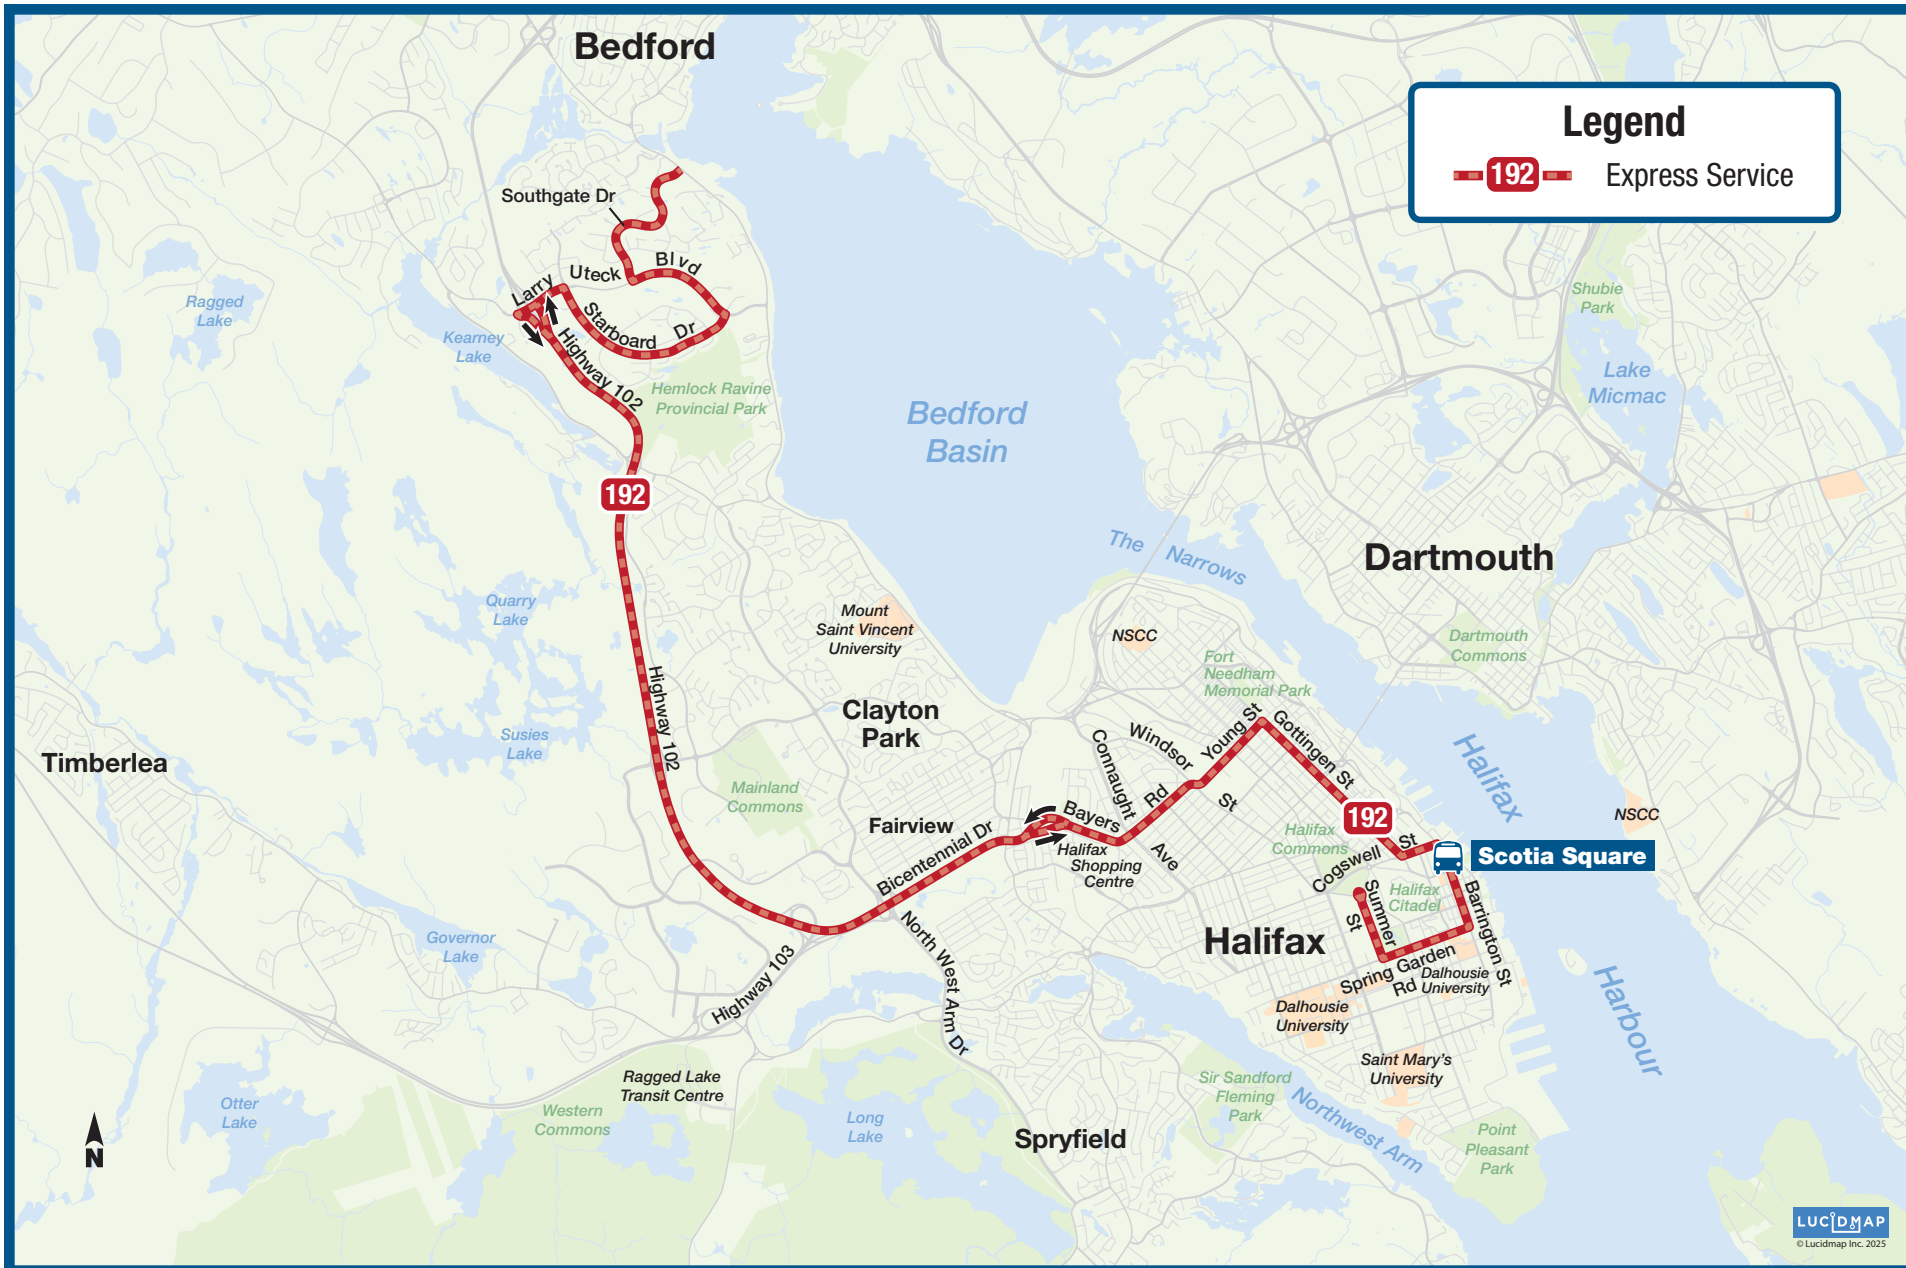

192

Hemlock Ravine Express

HALIFAX TRANSIT

Effective Date: February 24, 2025