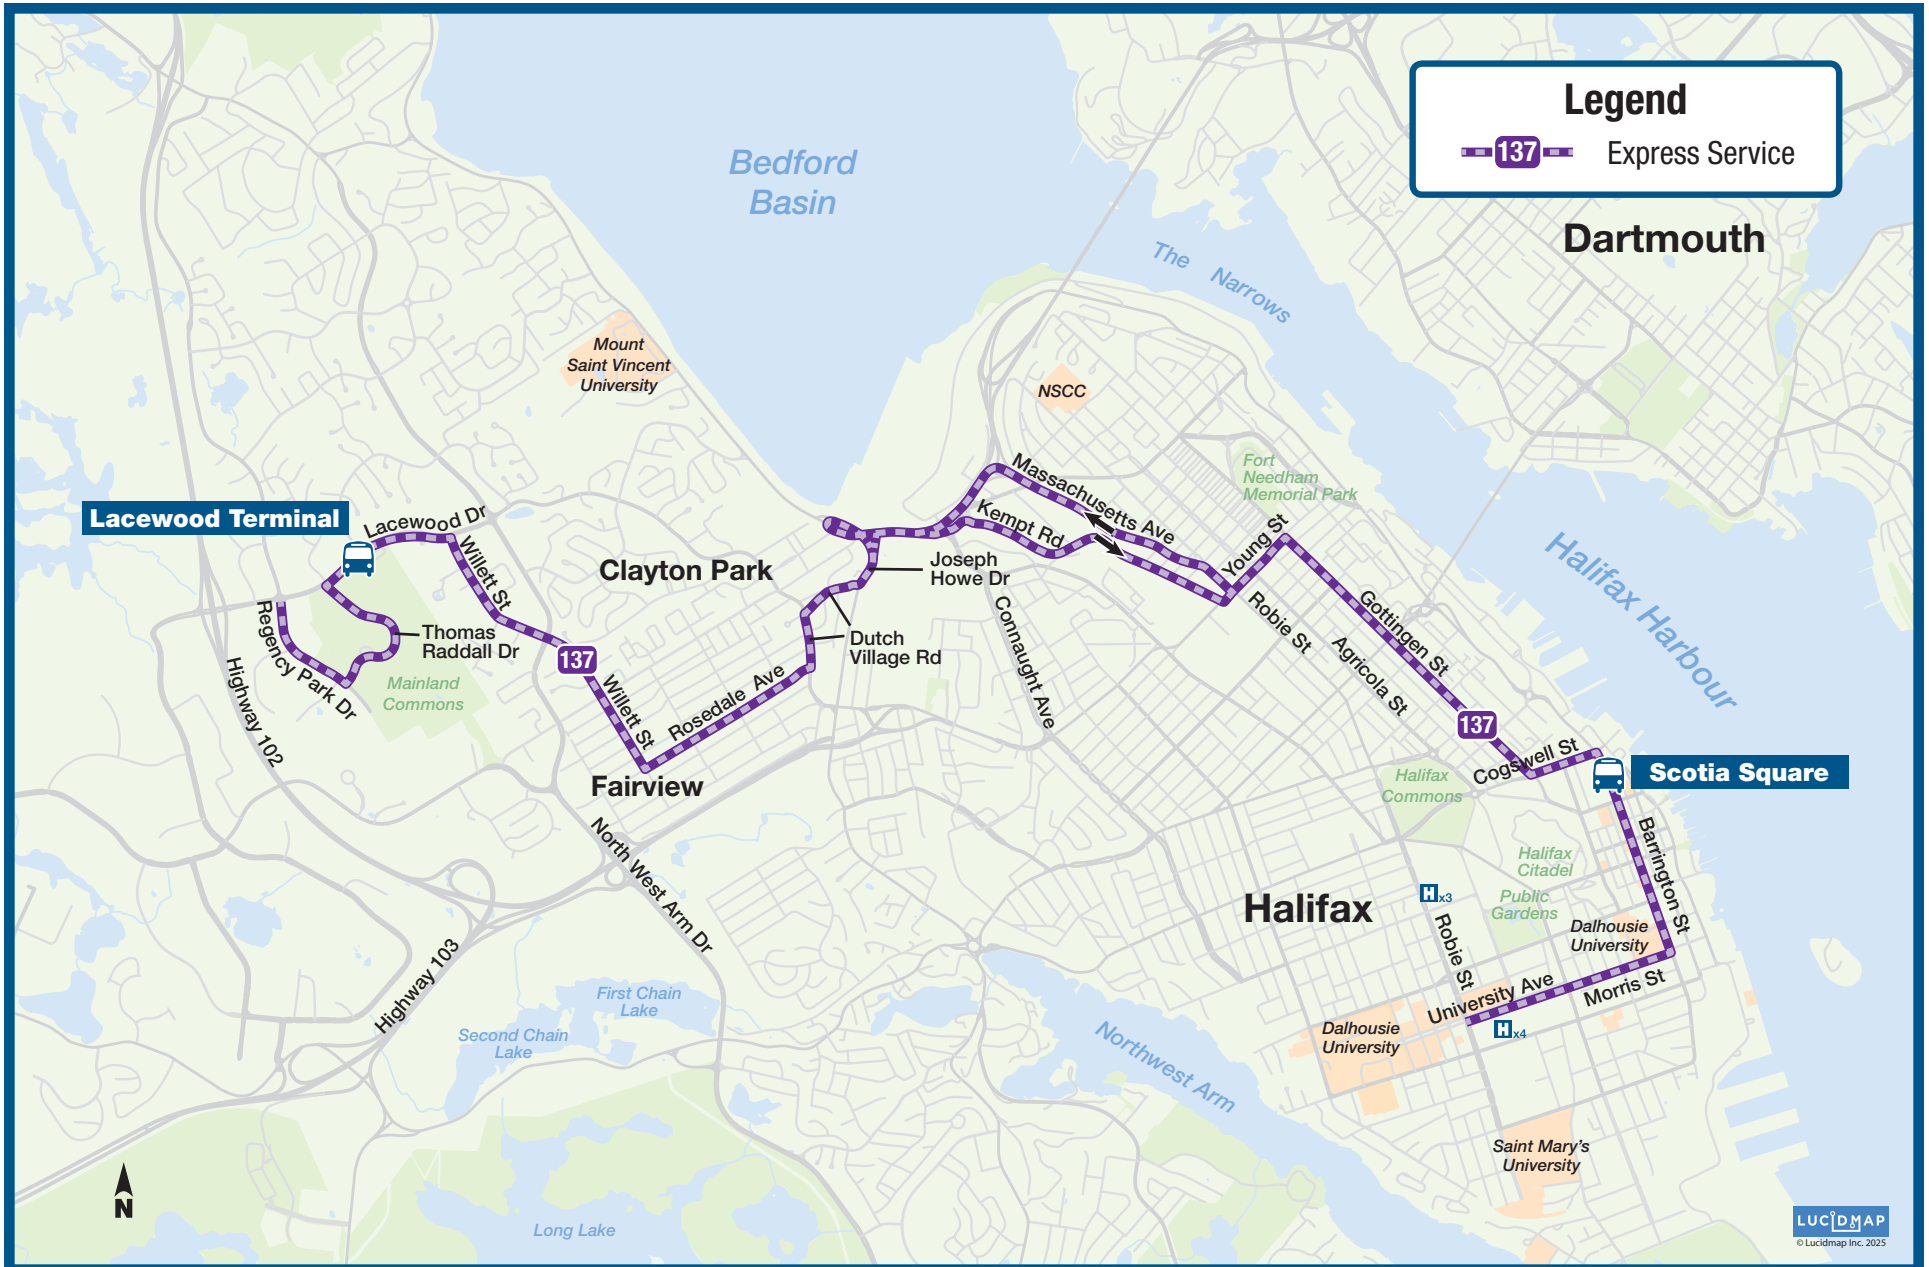

# 137

## Clayton Park Express

**HALIFAX**  
TRANSIT

Effective Date: February 24, 2025