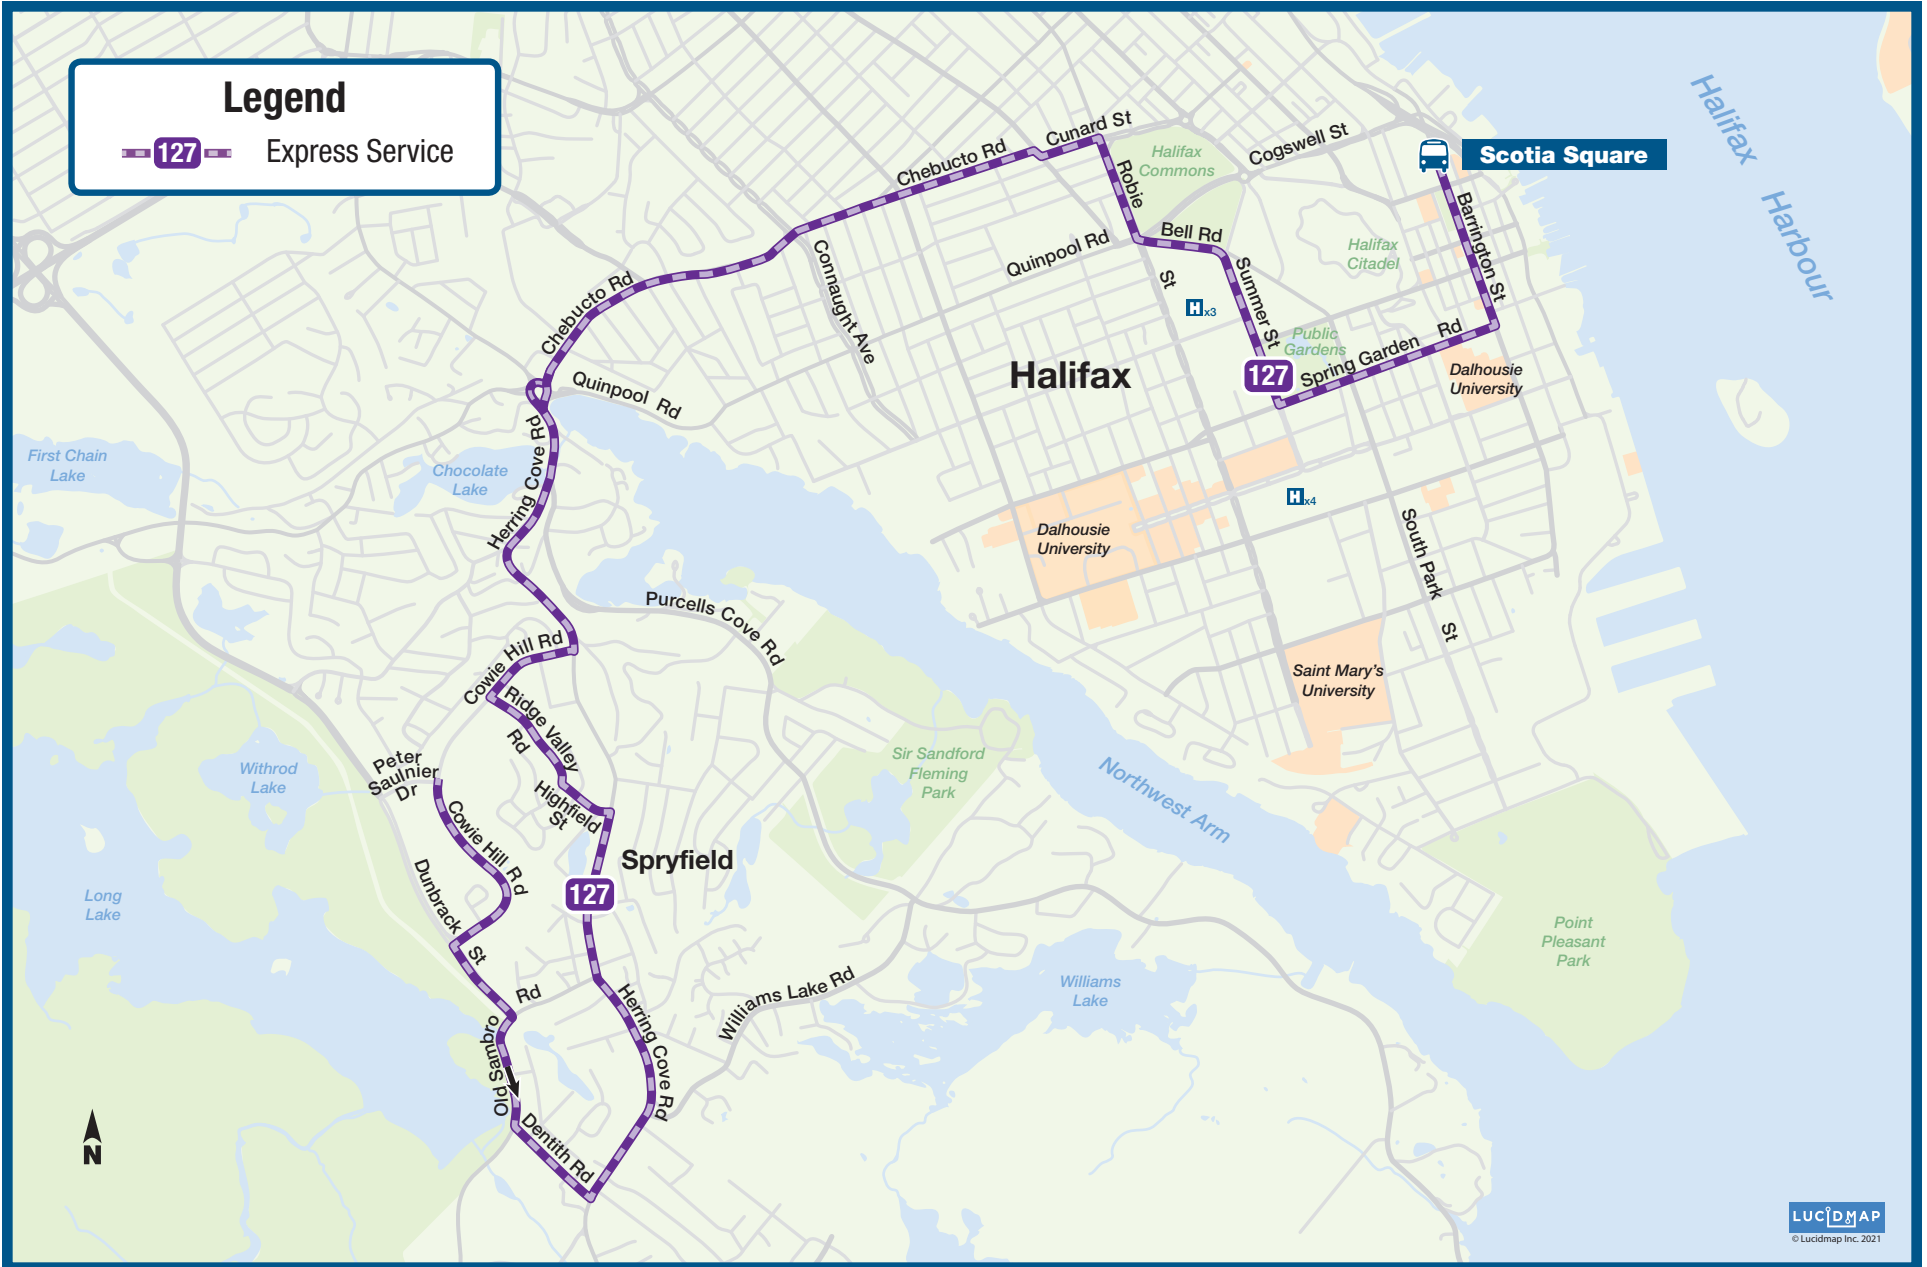

127

Cowie Hill Express

HALIFAX

TRANSIT

LUCIDMAP
© Lucidmap Inc. 2021

Effective Date: November 22, 2021