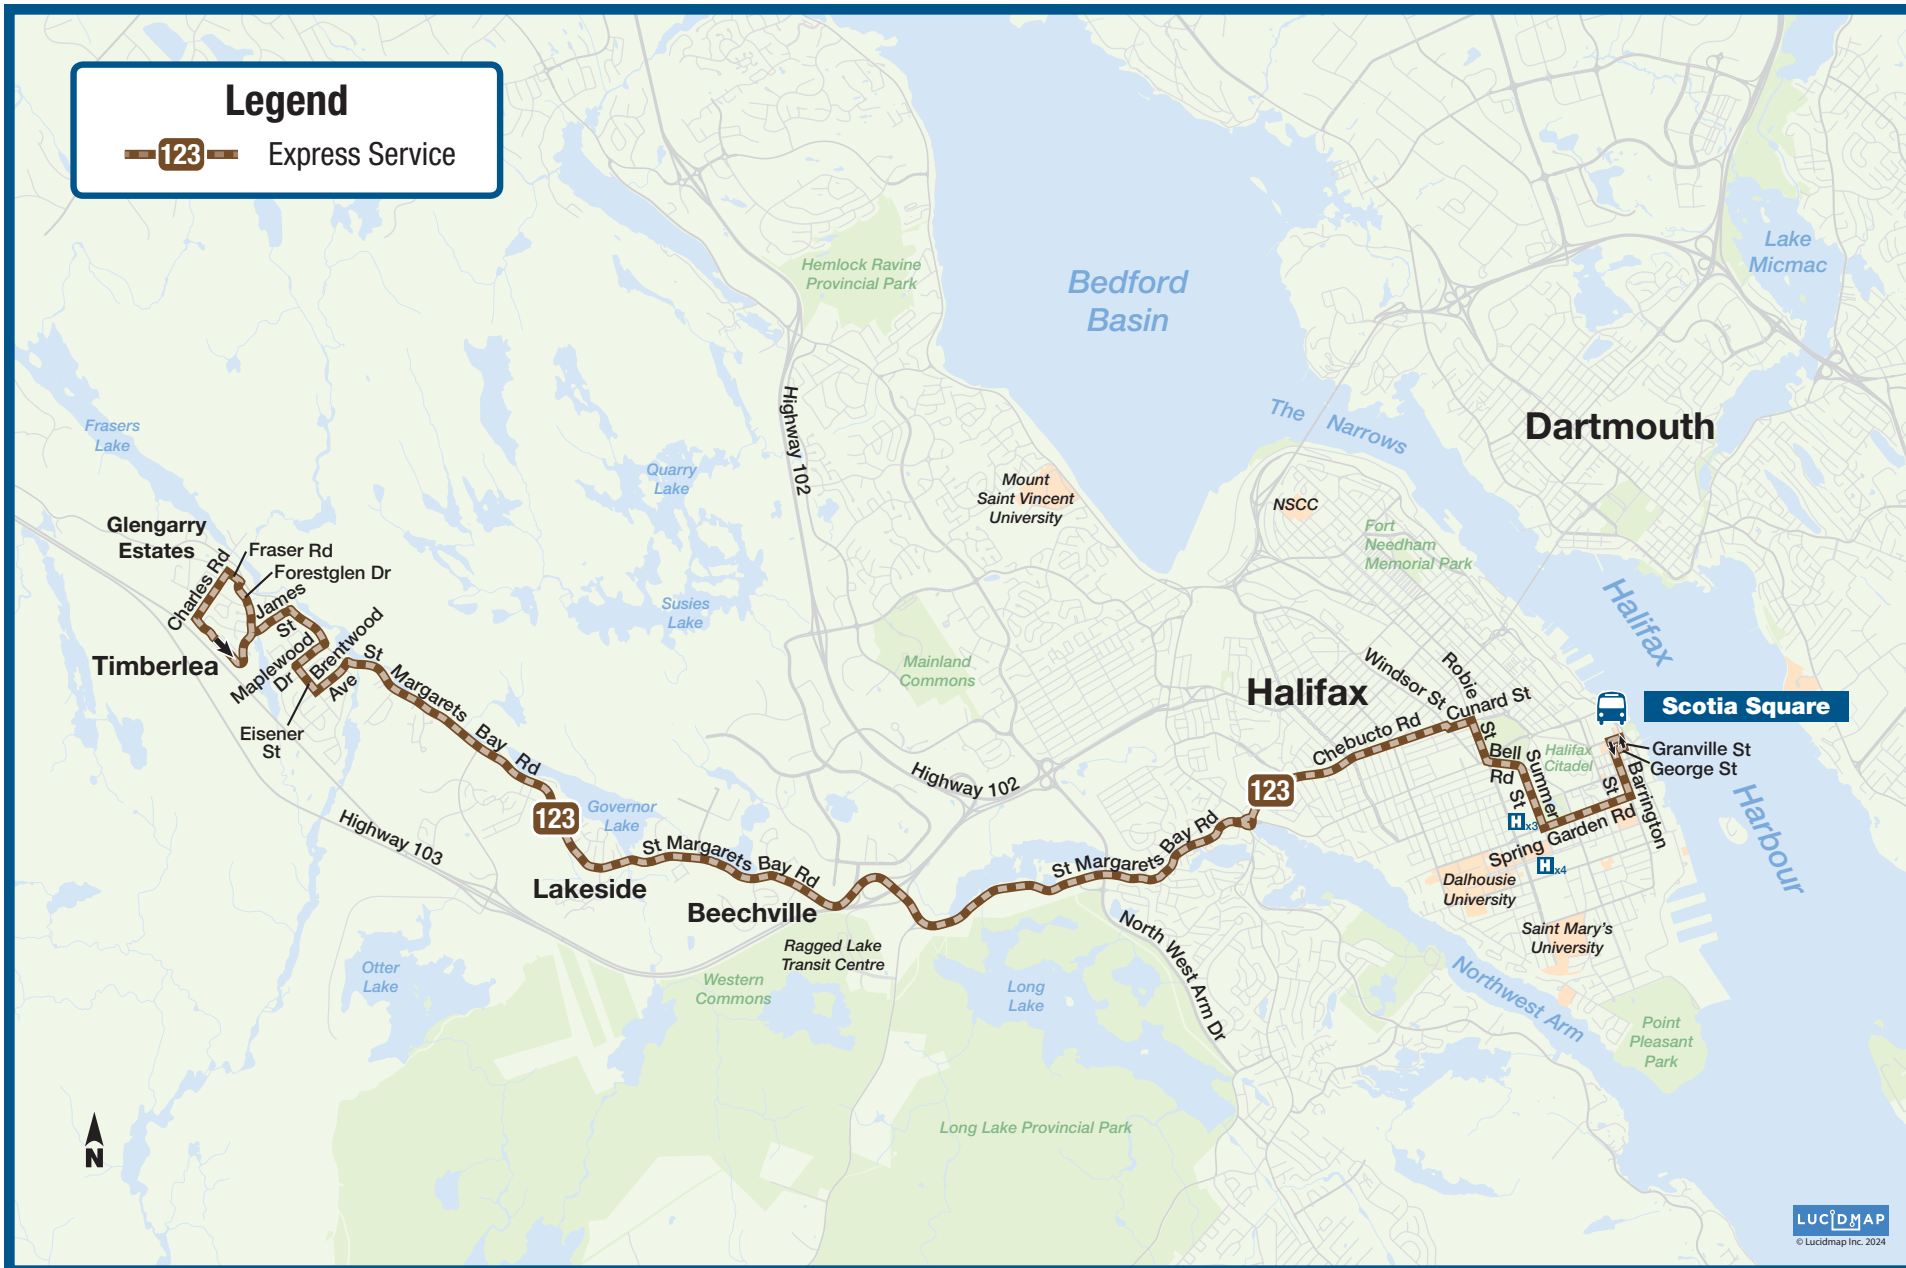

123

Timberlea Express

Legend

 Express Service

Effective Date: August 26, 2024