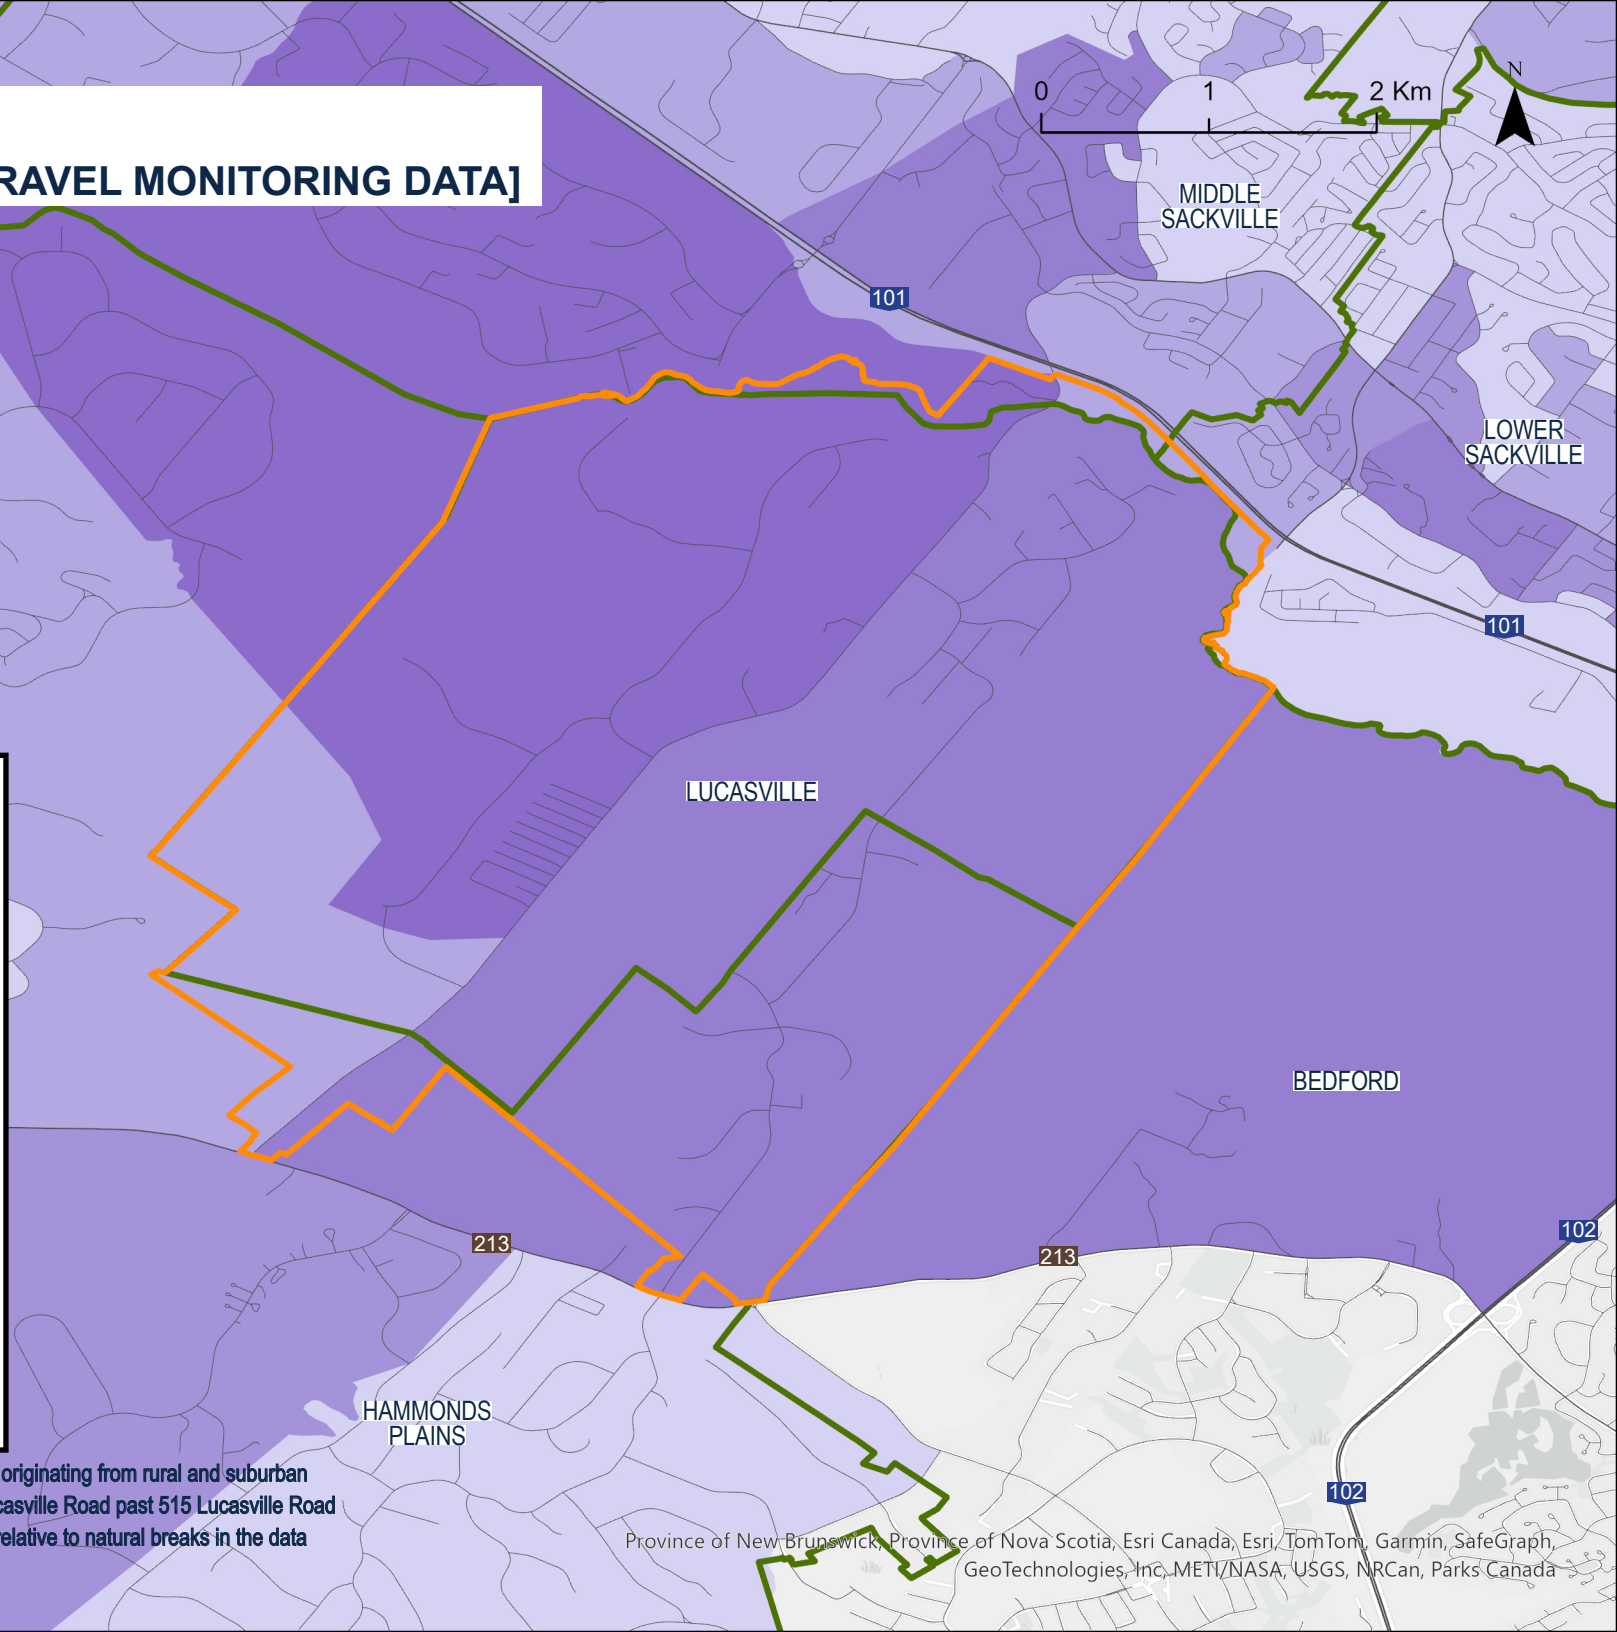

## TRAVEL PATTERNS [TRAVEL MONITORING DATA]

**PRELIMINARY AREA RATE BOUNDARY**

**COMMUNITY BOUNDARIES**

Average Daily Motor Vehicle Trips Travelling Through Lucasville\*

- VERY HIGH
- HIGH
- MEDIUM
- LOW
- VERY LOW
- NONE

\*Average number of trips per day, by motor vehicle, originating from rural and suburban dissemination areas where the trip travels along Lucasville Road past 515 Lucasville Road in Lucasville (Rating VERY HIGH to VERY LOW is relative to natural breaks in the data output for Lucasville) [Streetlight Data, 2019].