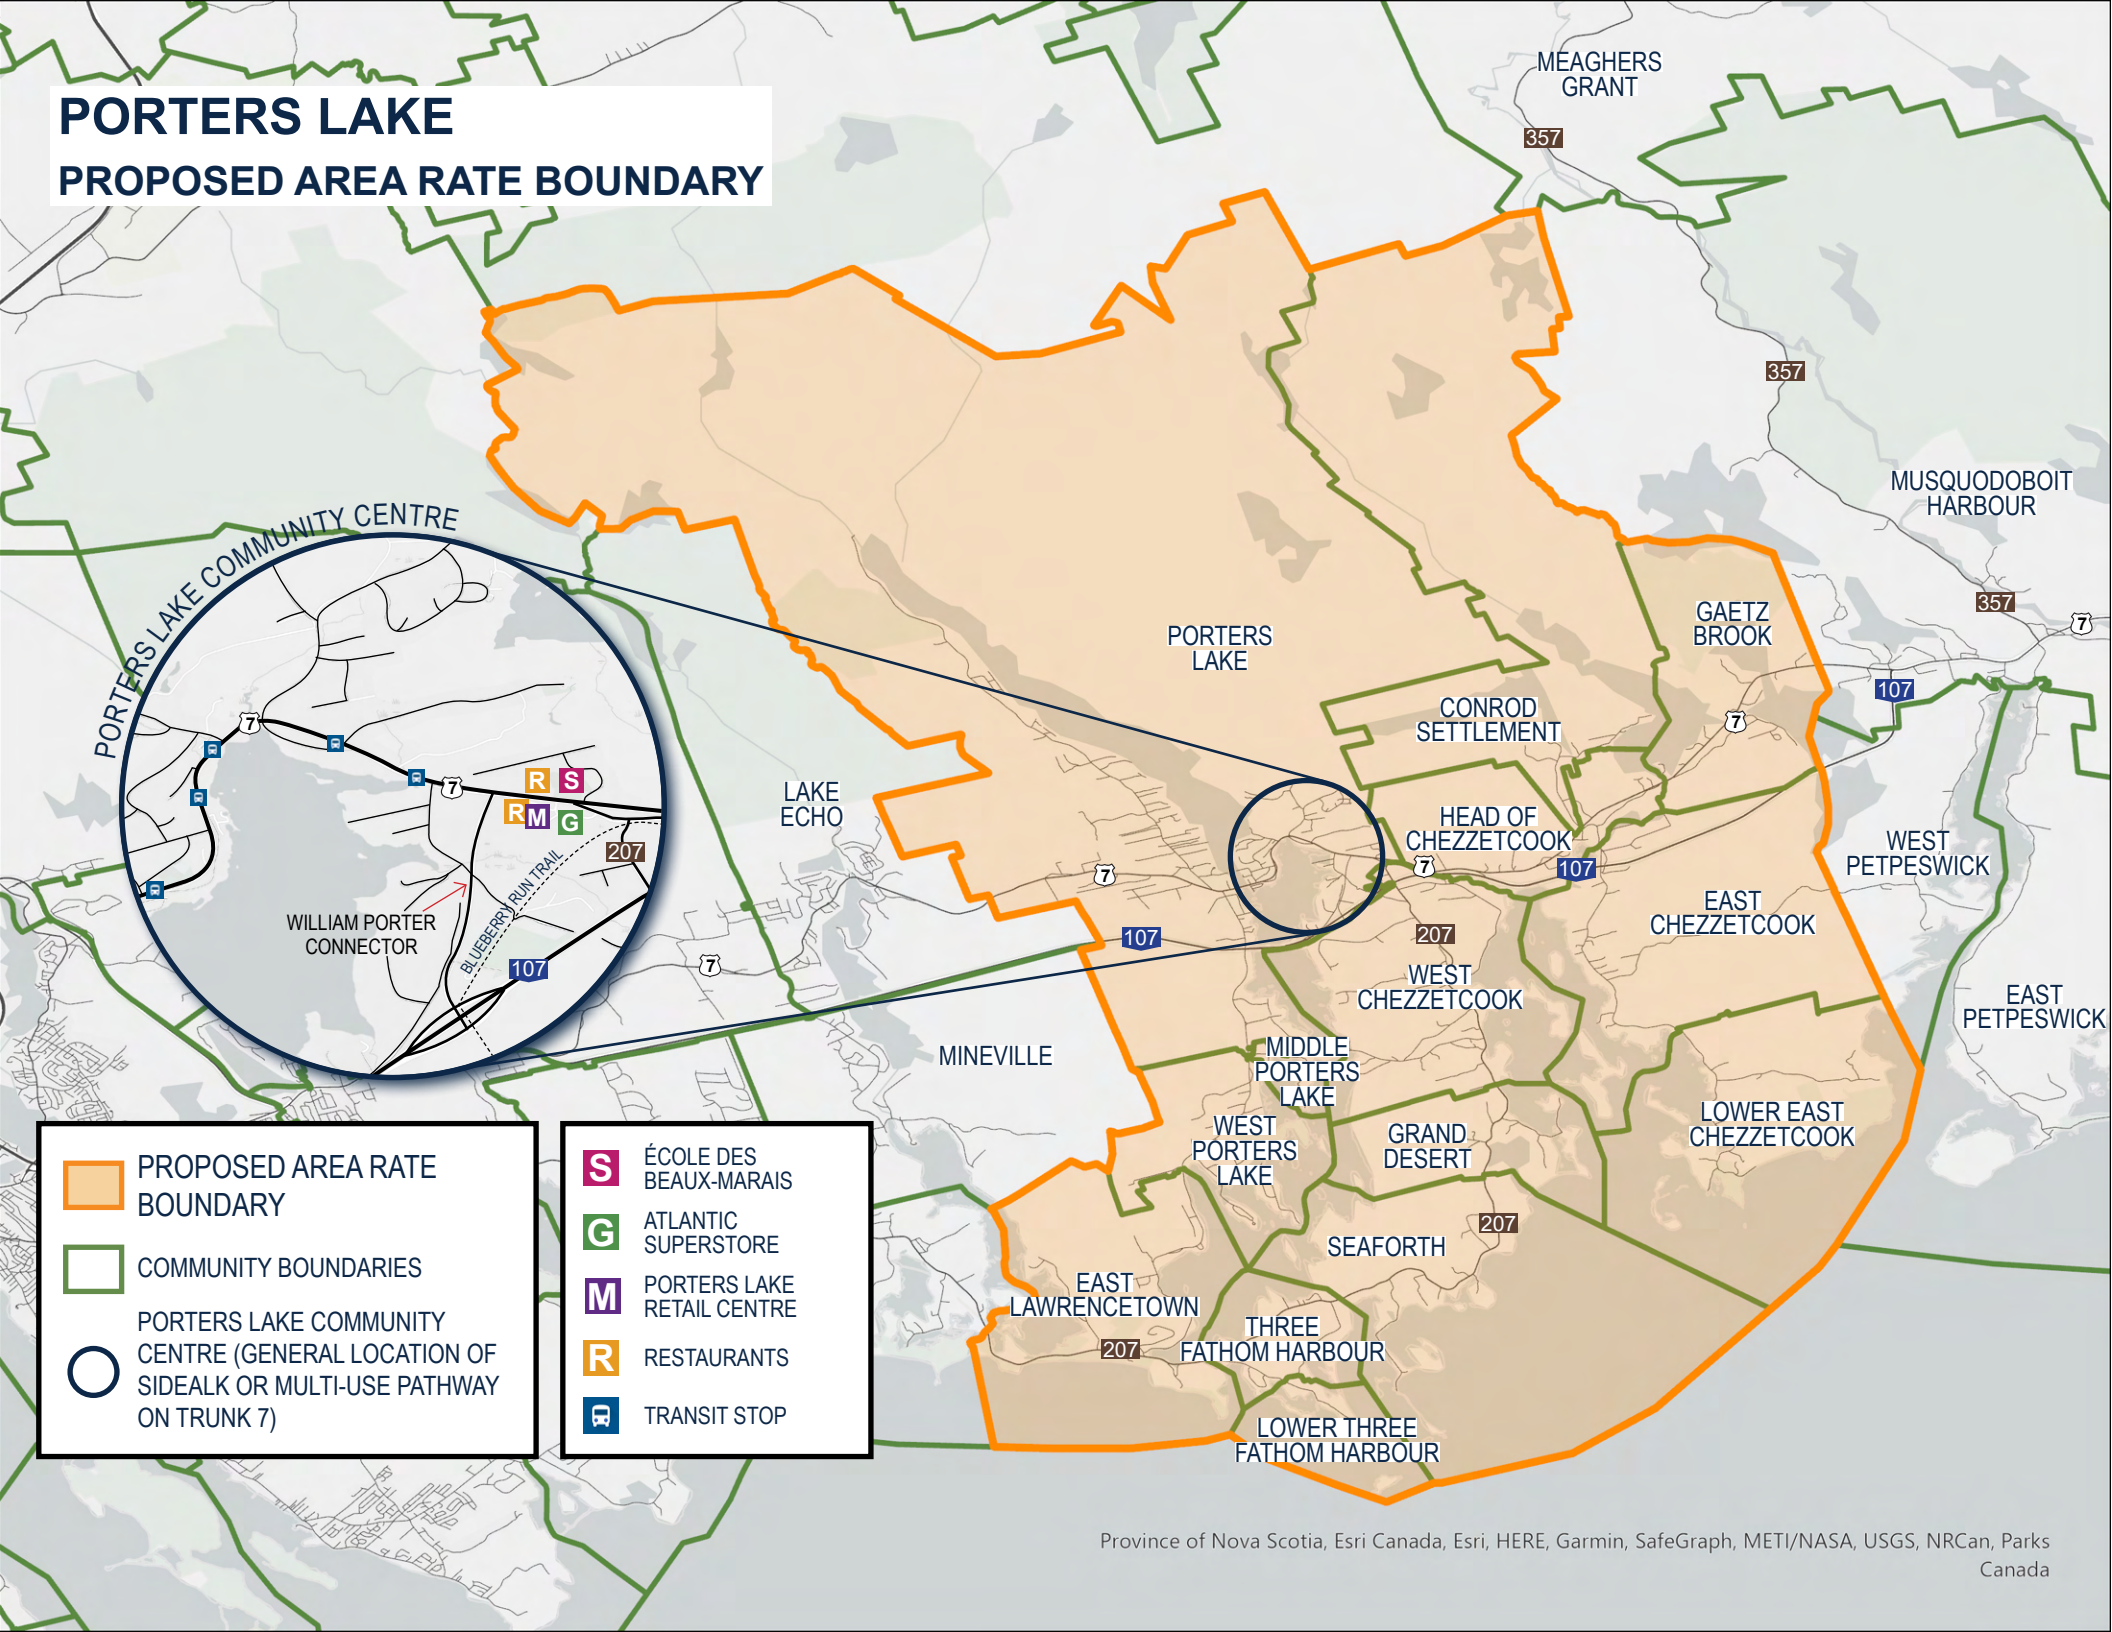

PORTERS LAKE PROPOSED AREA RATE BOUNDARY

 PROPOSED AREA RATE BOUNDARY

 COMMUNITY BOUNDARIES

 PORTERS LAKE COMMUNITY CENTRE (GENERAL LOCATION OF SIDEALK OR MULTI-USE PATHWAY ON TRUNK 7)

 ÉCOLE DES BEAUX-MARAIS

 ATLANTIC SUPERSTORE

 PORTERS LAKE RETAIL CENTRE

 RESTAURANTS

 TRANSIT STOP