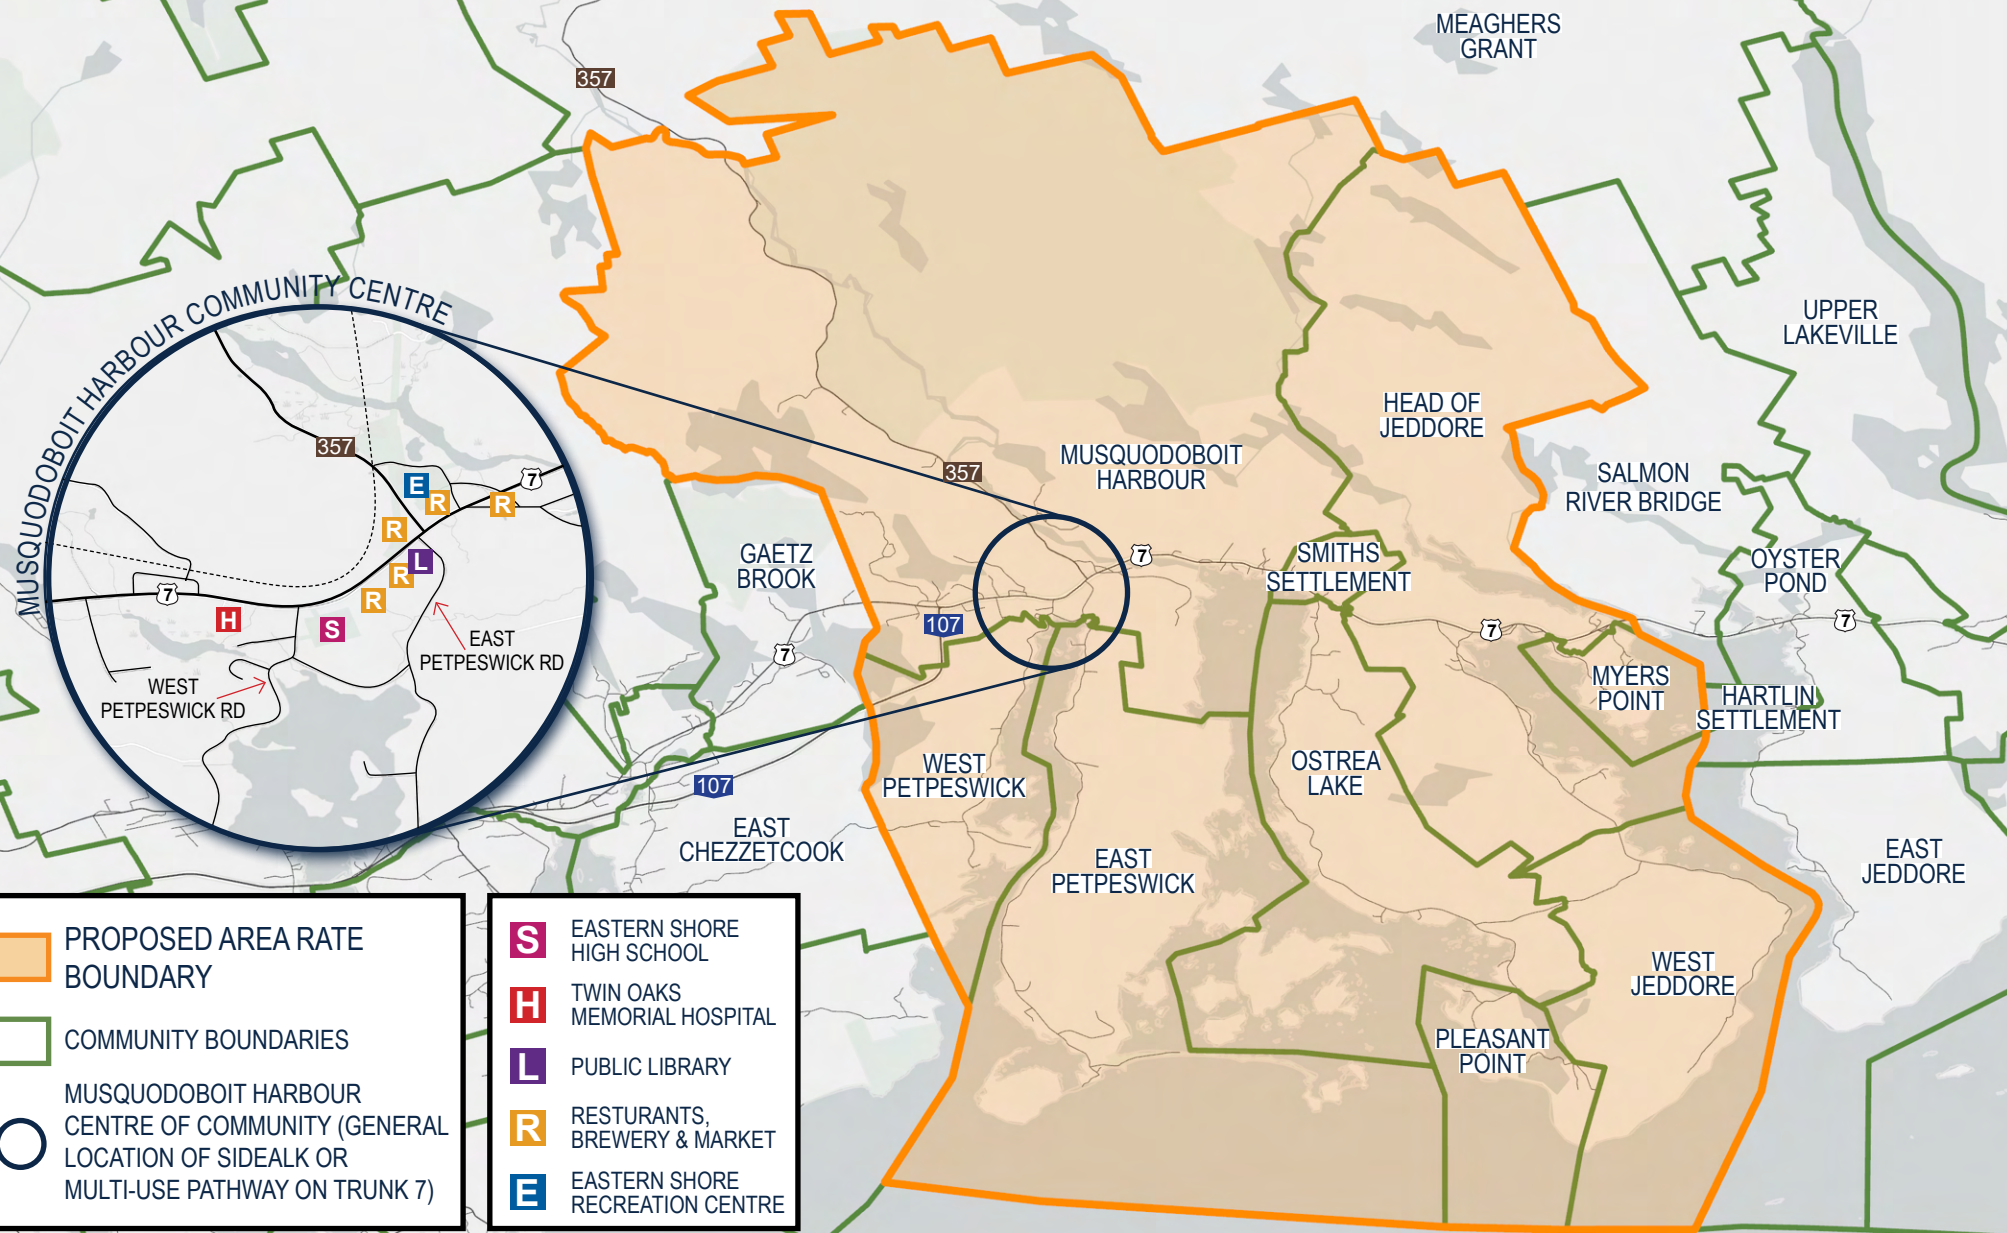

# MUSQUODOBOIT HARBOUR PROPOSED AREA RATE BOUNDARY

-  PROPOSED AREA RATE BOUNDARY
-  COMMUNITY BOUNDARIES
-  MUSQUODOBOIT HARBOUR CENTRE OF COMMUNITY (GENERAL LOCATION OF SIDEALK OR MULTI-USE PATHWAY ON TRUNK 7)

-  EASTERN SHORE HIGH SCHOOL
-  TWIN OAKS MEMORIAL HOSPITAL
-  PUBLIC LIBRARY
-  RESTURANTS, BREWERY & MARKET
-  EASTERN SHORE RECREATION CENTRE