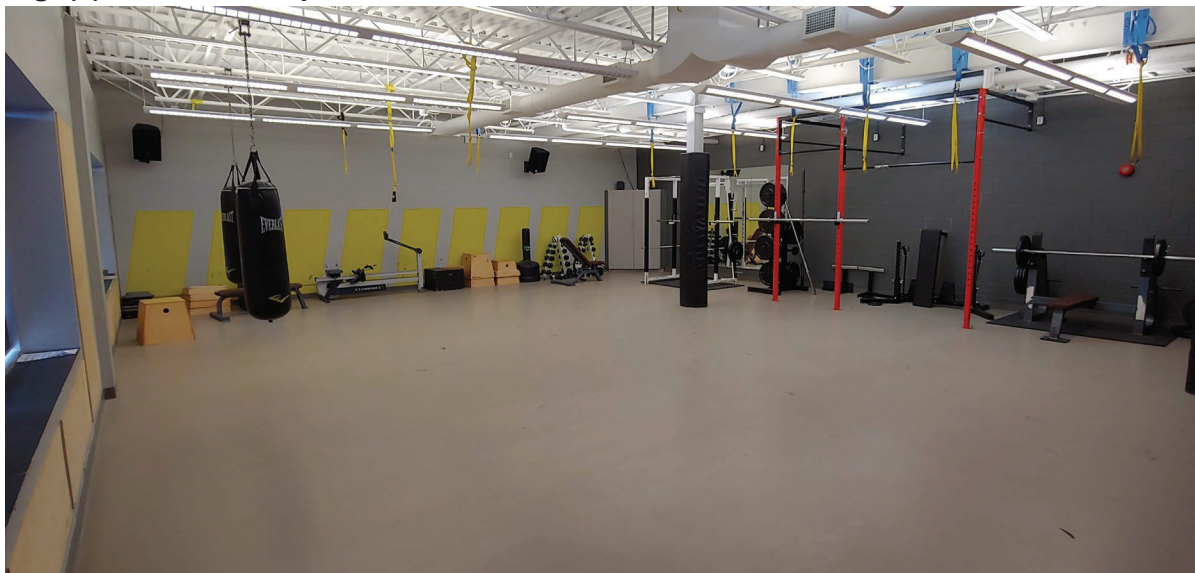

18.13 Sackville Sports Stadium – Training Zone

Image(s) of bookable space:

Size of bookable space (i.e 10ft x 15ft)	1,292 sq. ft. (34 ft. X 38 ft.)
Ceiling height	9 ft.
Parking Restrictions? Yes or No	No
If yes, please explain:	

Equipment available at resource (Please check all the apply and provide details, if possible. i.e. Tables (40 tables on site))

Tables	Chairs	Sink	Fridge	Microwave
Stove	WiFi (Public)	A.V. Projector	Projector Screen	Extension Cords
Basketball Nets	Hockey Nets	Soccer Nets		
Other (Please describe)	Sound System, various strength equipment, heavy bags, pilo boxes, weight sets, kettle bells.			