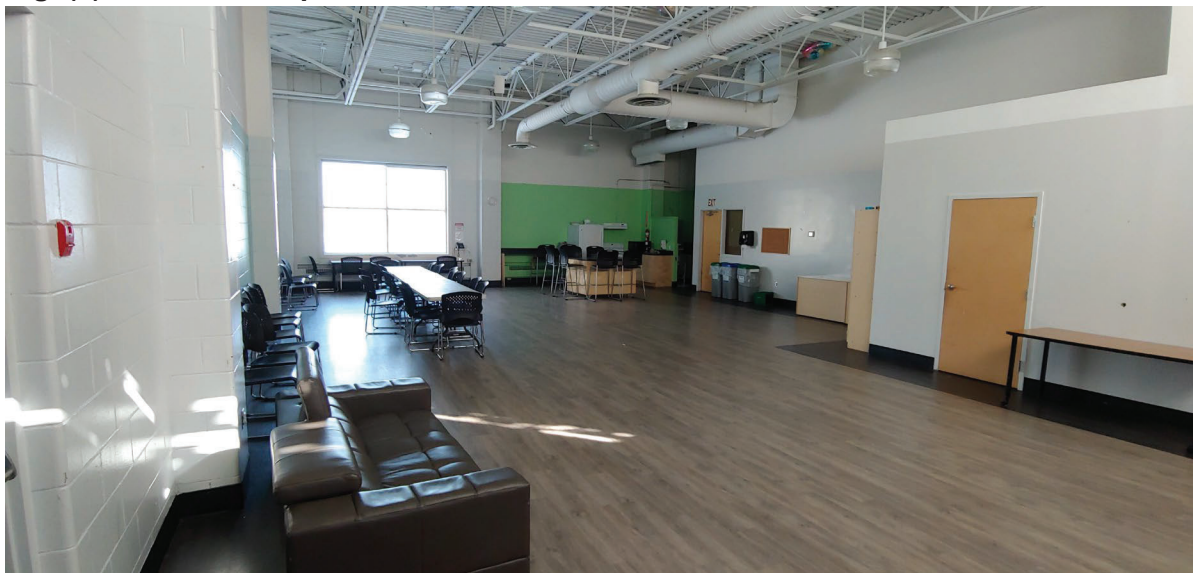

18.10 Sackville Sports Stadium – Rec Zone

Image(s) of bookable space:

Size of bookable space (i.e 10ft x 15ft)	~1,700 sq. ft.
Ceiling height	14 ft.
Parking Restrictions? Yes or No	No
If yes, please explain:	