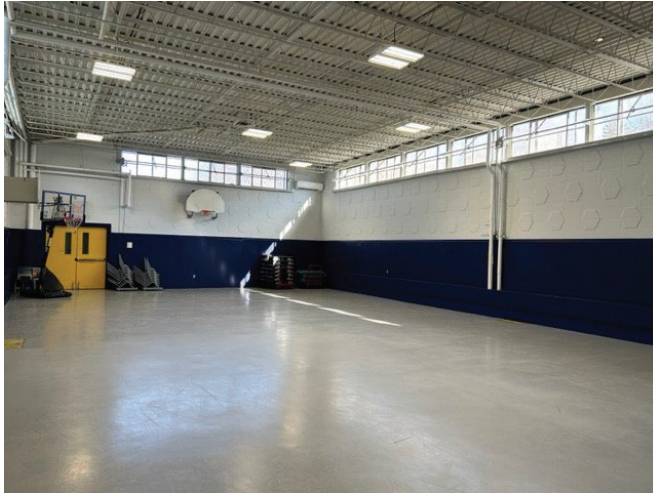

7.5 Findlay Community Centre – Gymnasium

Image(s) of bookable space:

Size of bookable space (i.e 10ft x 15ft)	60' x 30'
Ceiling height	16'
Parking Restrictions? Yes or No	No
If yes, please explain:	

Equipment available at resource (Please check all the apply and provide details, if possible.
i.e. Tables (40 tables on site)