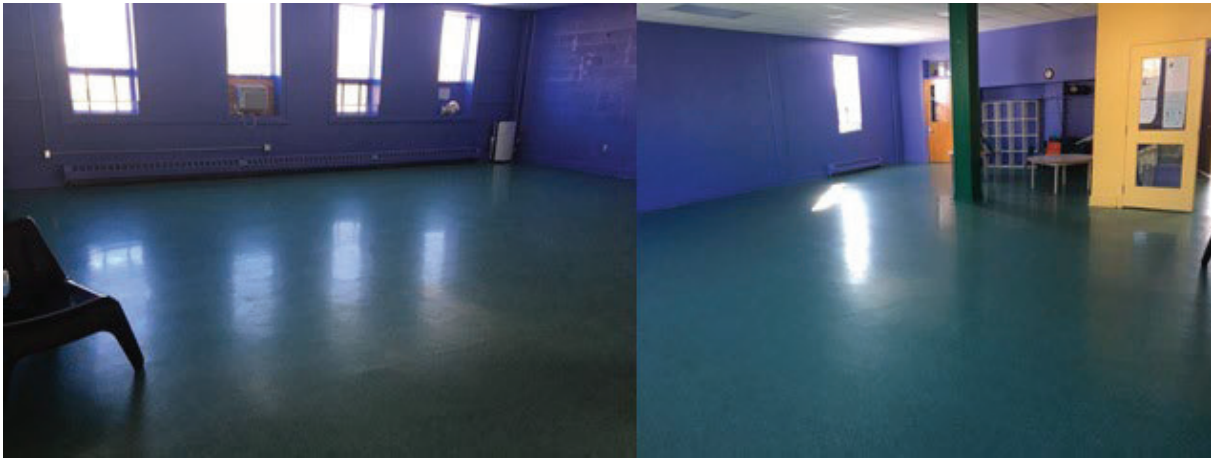

4.5 CLCC – Multipurpose Room

Image(s) of bookable space:

Size of bookable space (i.e 10ft x 15ft)	37' x 31'
Ceiling height	10'
Parking Restrictions? Yes or No	No
If yes, please explain:	N/A

Equipment available at resource (Please check all the apply and provide details, if possible.
i.e. Tables (40 tables on site)

✓ Tables	✓ Chairs	Sink	Fridge	Microwave
Stove	✓ WiFi (Public)	A.V. Projector	Projector Screen	✓ Extension Cords
Basketball Nets	Hockey Nets	Soccer Nets		
Other (Please describe)	<p>This room has Marmoleum flooring and a glass door entry way. There are windows which open and a small air conditioner (shown in corner of room). There are safety bars on windows.</p> <p>There are 10 – 6' tables and 50 chairs (kept in small storage room). There are Round preschool tables & chairs.</p> <p>The room is wheelchair accessible with a single bathroom.</p> <p>Whiteboard/flipchart stand available (renter must supply paper pad).</p>			