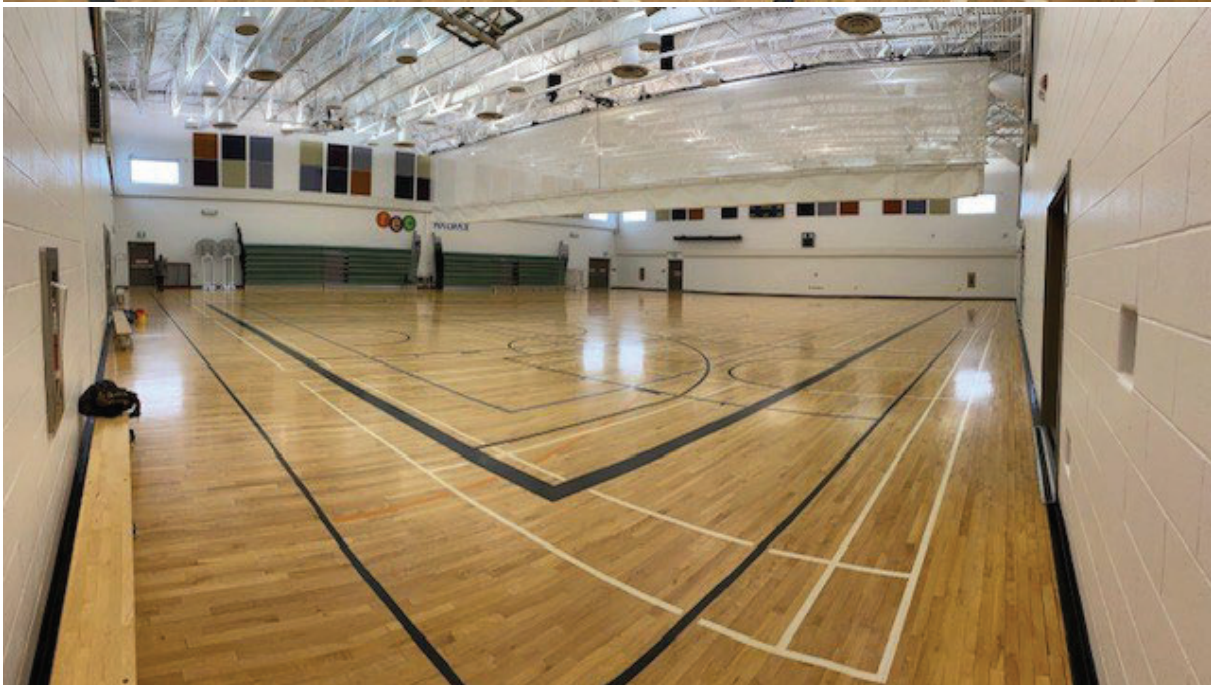

## 2.4 Bedford Hammonds Plains Community Centre – Community Gym

Image(s) of bookable space:

<b>Size of bookable space</b> (i.e 10ft x 15ft)	95' x 110'
<b>Ceiling height</b>	35'
<b>Parking Restrictions? Yes or No</b>	Yes
<b>If yes, please explain:</b> Weekdays: BHPCC only has access to 28 spaces for clients, evenings and weekends are ok	