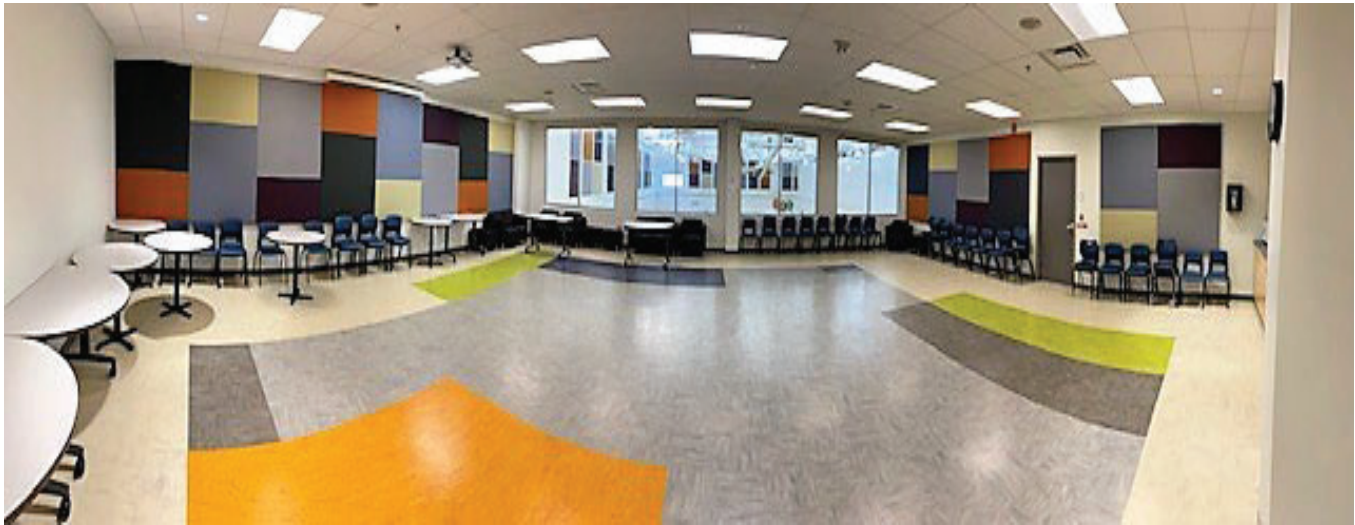

## 2.9 Bedford Hammonds Plains Community Centre – Multipurpose Room

Image(s) of bookable space:

<b>Size of bookable space</b> (i.e 10ft x 15ft)	24' x 30'
<b>Ceiling height</b>	10'
<b>Parking Restrictions? Yes or No</b>	Yes
<b>If yes, please explain:</b> Weekdays: BHPCC only has access to 28 spaces for clients, evenings and weekends are ok	