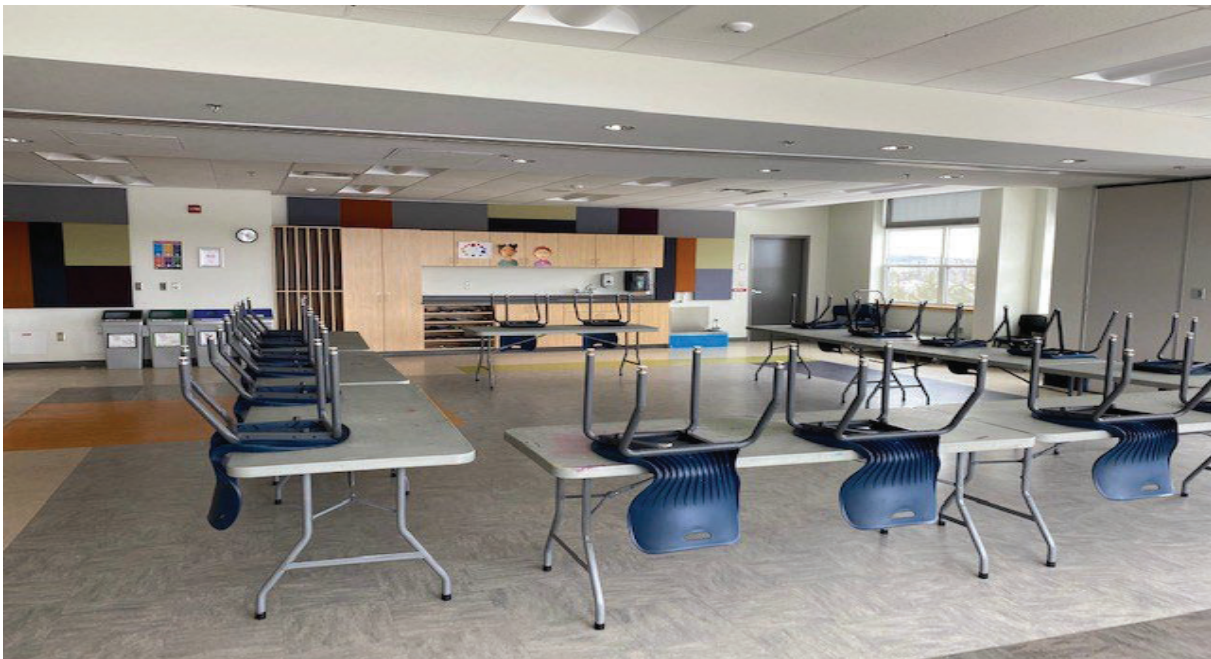

2.2 Bedford Hammonds Plains Community Centre – Arts & Crafts Room

Image(s) of bookable space:

Size of bookable space (i.e 10ft x 15ft)	34' x 32'
Ceiling height	10'
Parking Restrictions? Yes or No	Yes
If yes, please explain: Weekdays: BHPCC only has access to 28 spaces for clients, evenings and weekends are ok	

Equipment available at resource (Please check all the apply and provide details, if possible.
i.e. Tables (40 tables on site)

✓ Tables	✓ Chairs	✓ Sink	Fridge	Microwave
Stove	✓ WiFi (Public)	A.V. Projector	Projector Screen	Extension Cords
Basketball Nets	Hockey Nets	Soccer Nets		
Other (Please describe)	There are 60 chairs.			