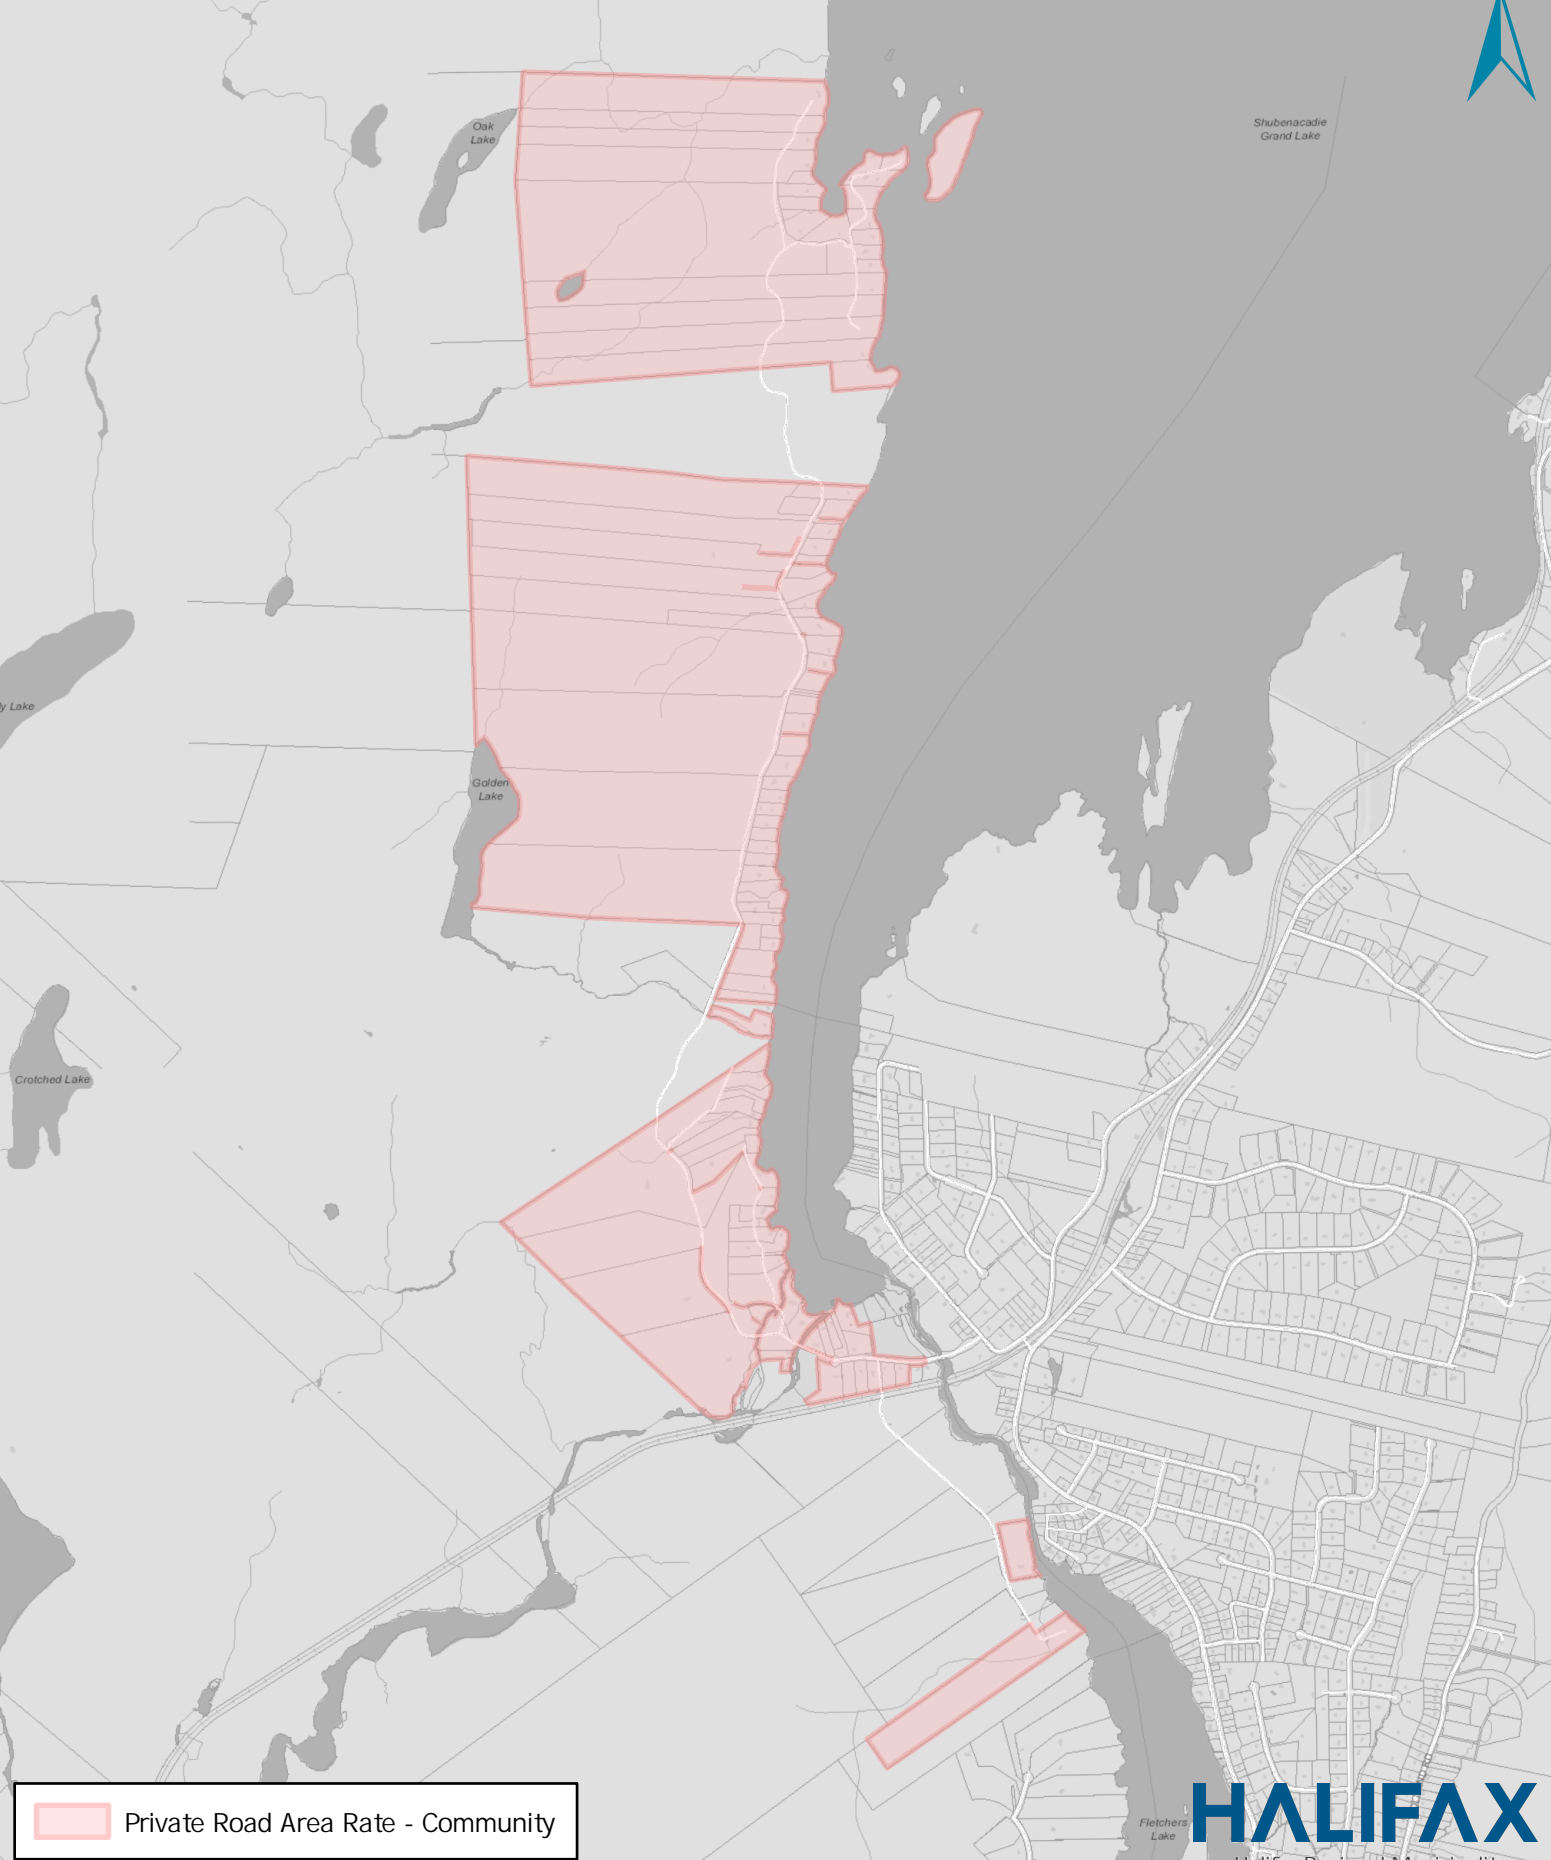

Private Road Area Rate - Southwest Grand Lake Private Road Fee

Private Road Area Rate - Community

HALIFAX
Halifax Regional Municipality

Date Exported: 5/13/2024