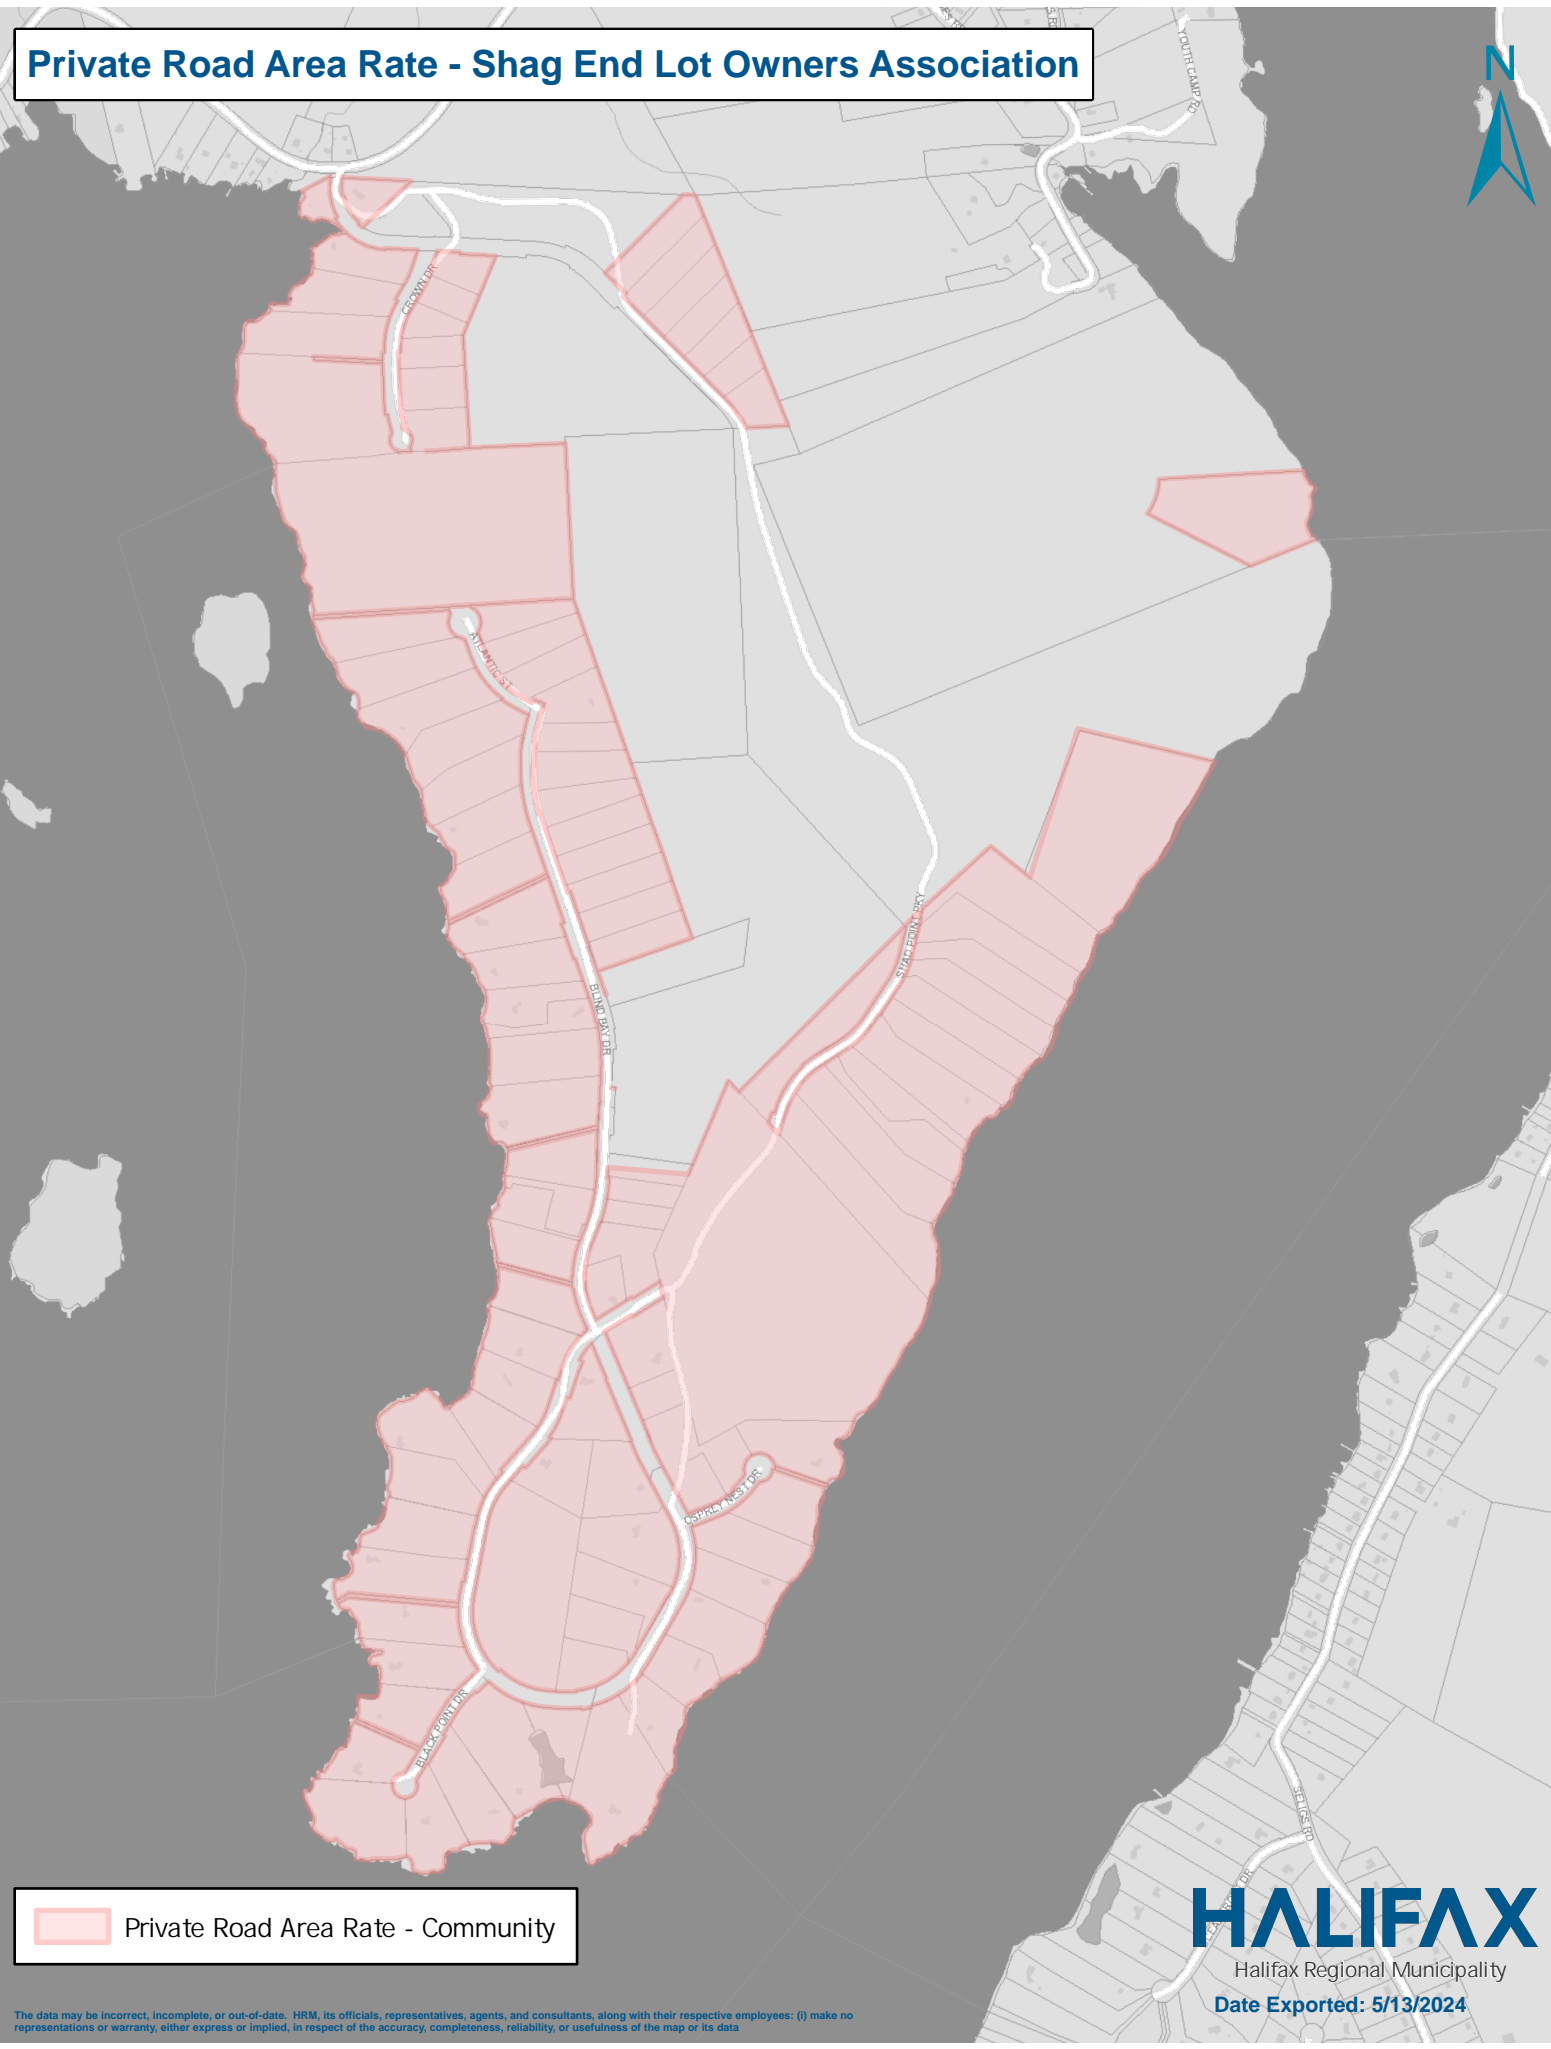

Private Road Area Rate - Shag End Lot Owners Association

Private Road Area Rate - Community

HALIFAX
Halifax Regional Municipality

Date Exported: 5/13/2024