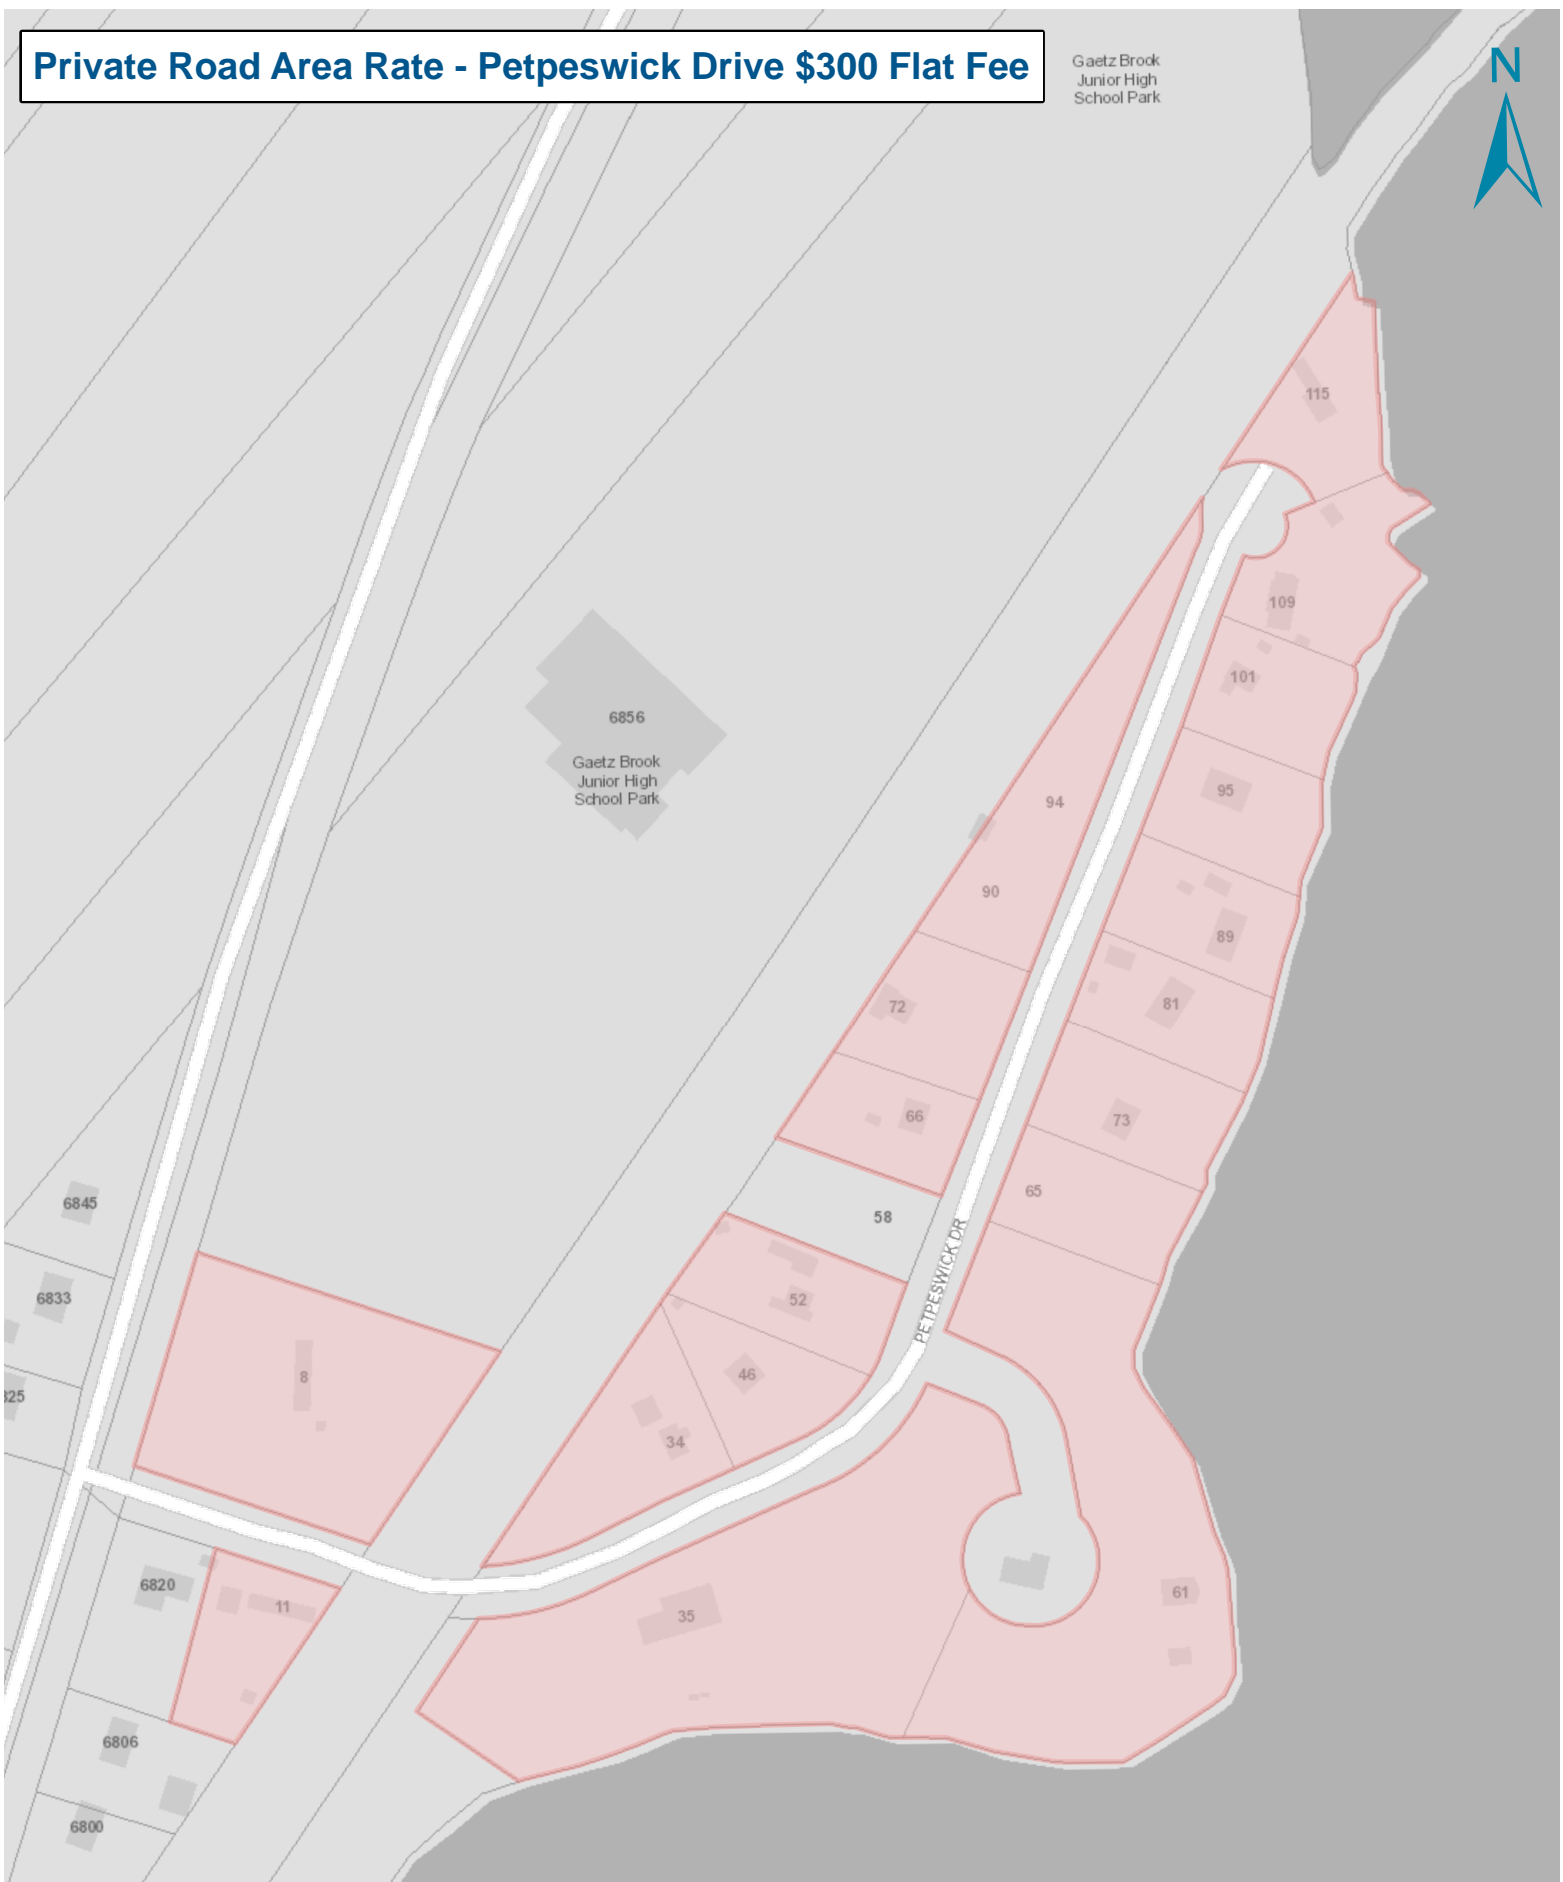

Private Road Area Rate - Petpeswick Drive \$300 Flat Fee

Gaetz Brook
Junior High
School Park

Private Road Area Rate - Community

HALIFAX

Halifax Regional Municipality

Date Exported: 5/13/2024