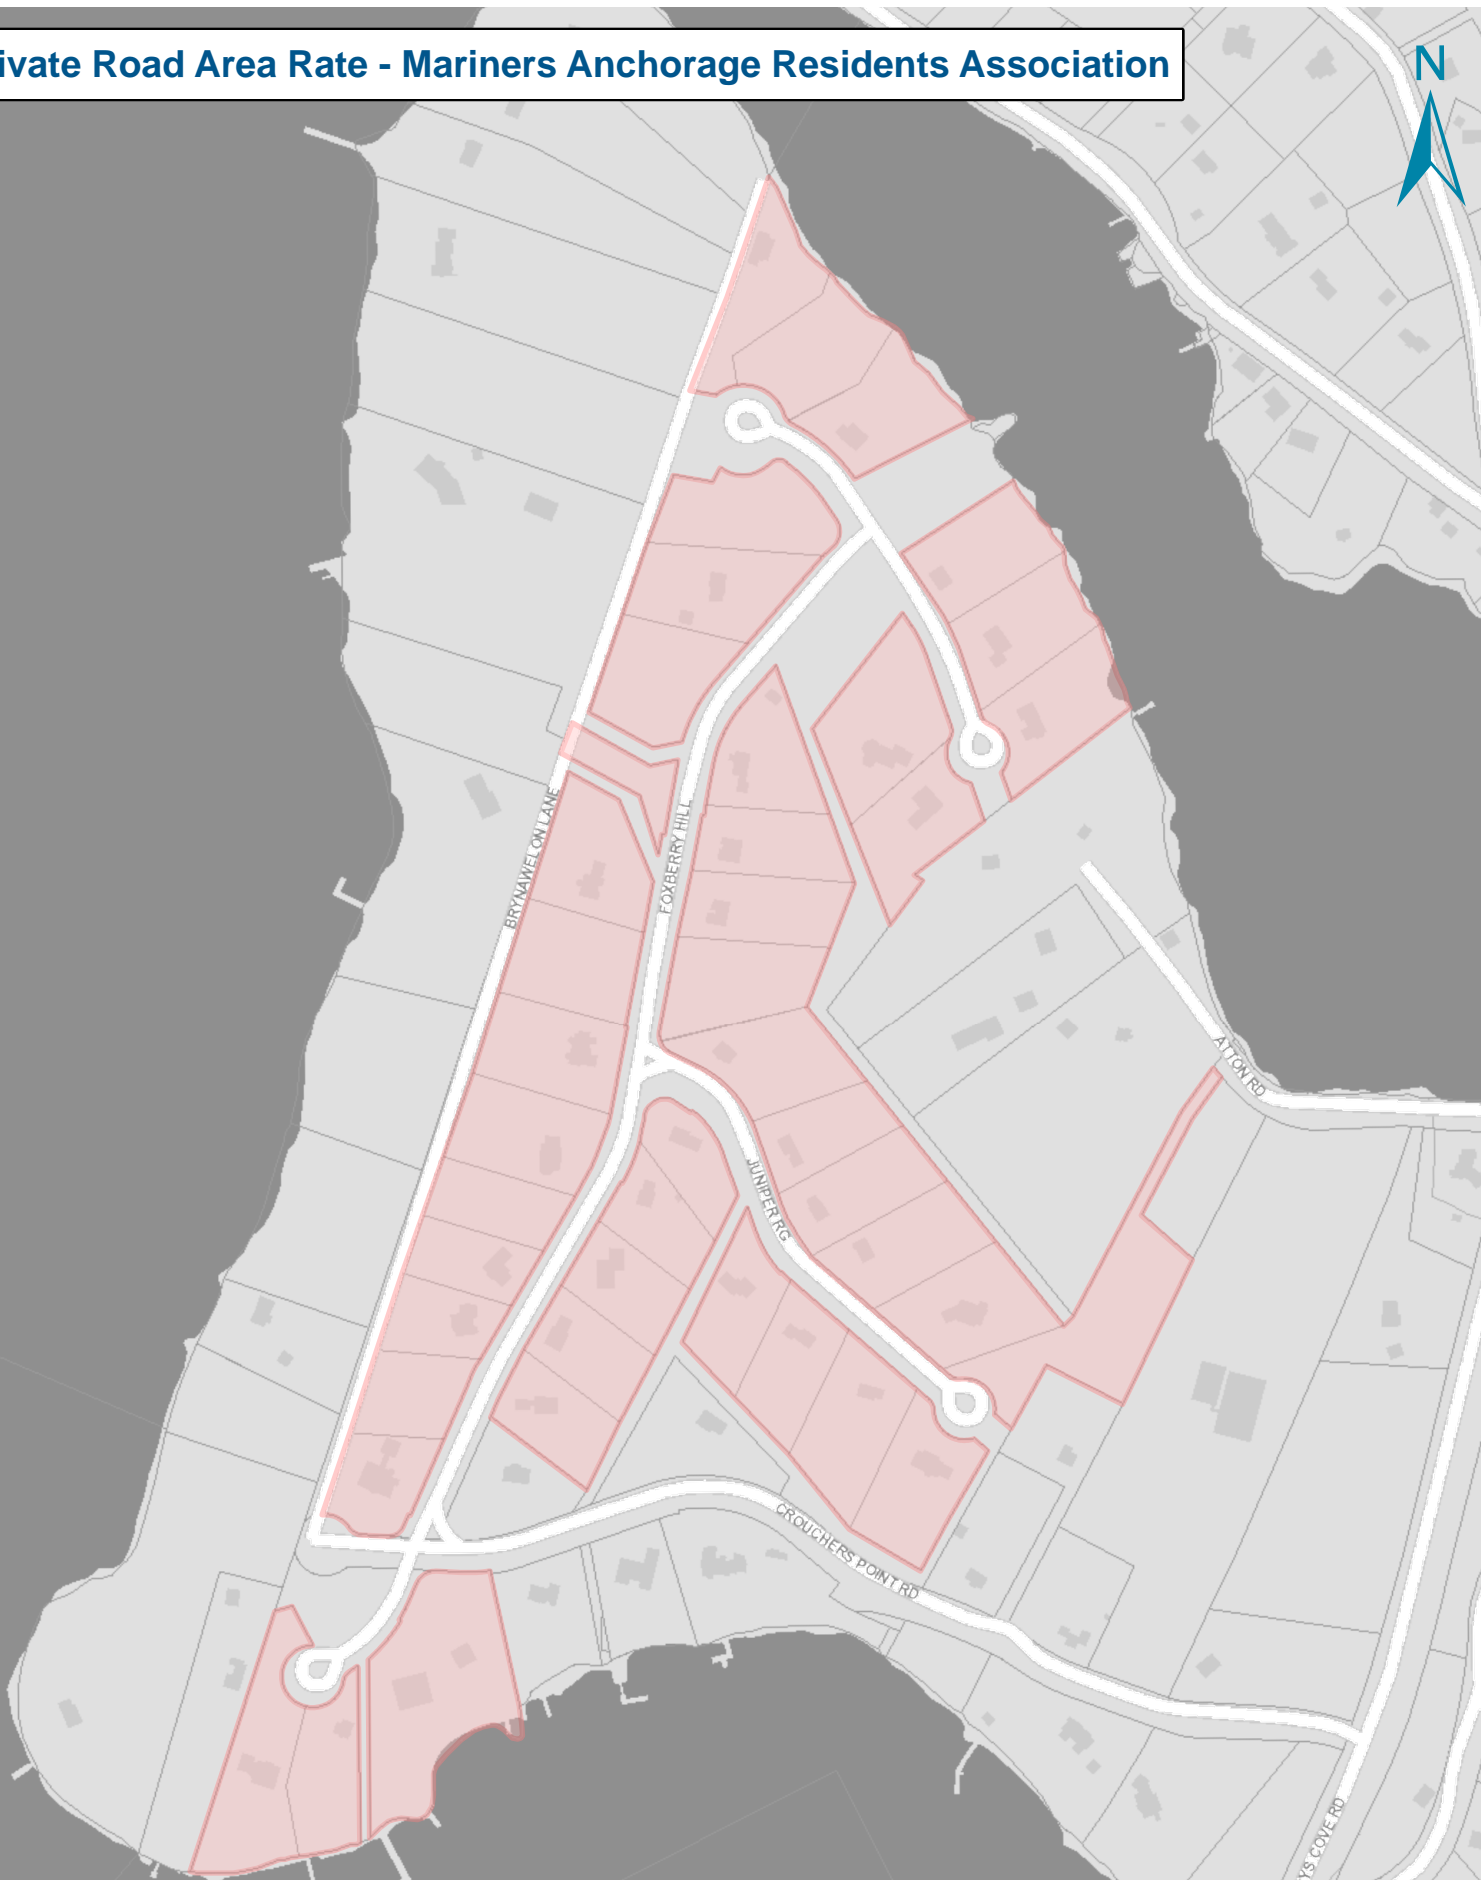

Private Road Area Rate - Mariners Anchorage Residents Association

Private Road Area Rate - Community

HALIFAX
Halifax Regional Municipality

Date Exported: 5/13/2024