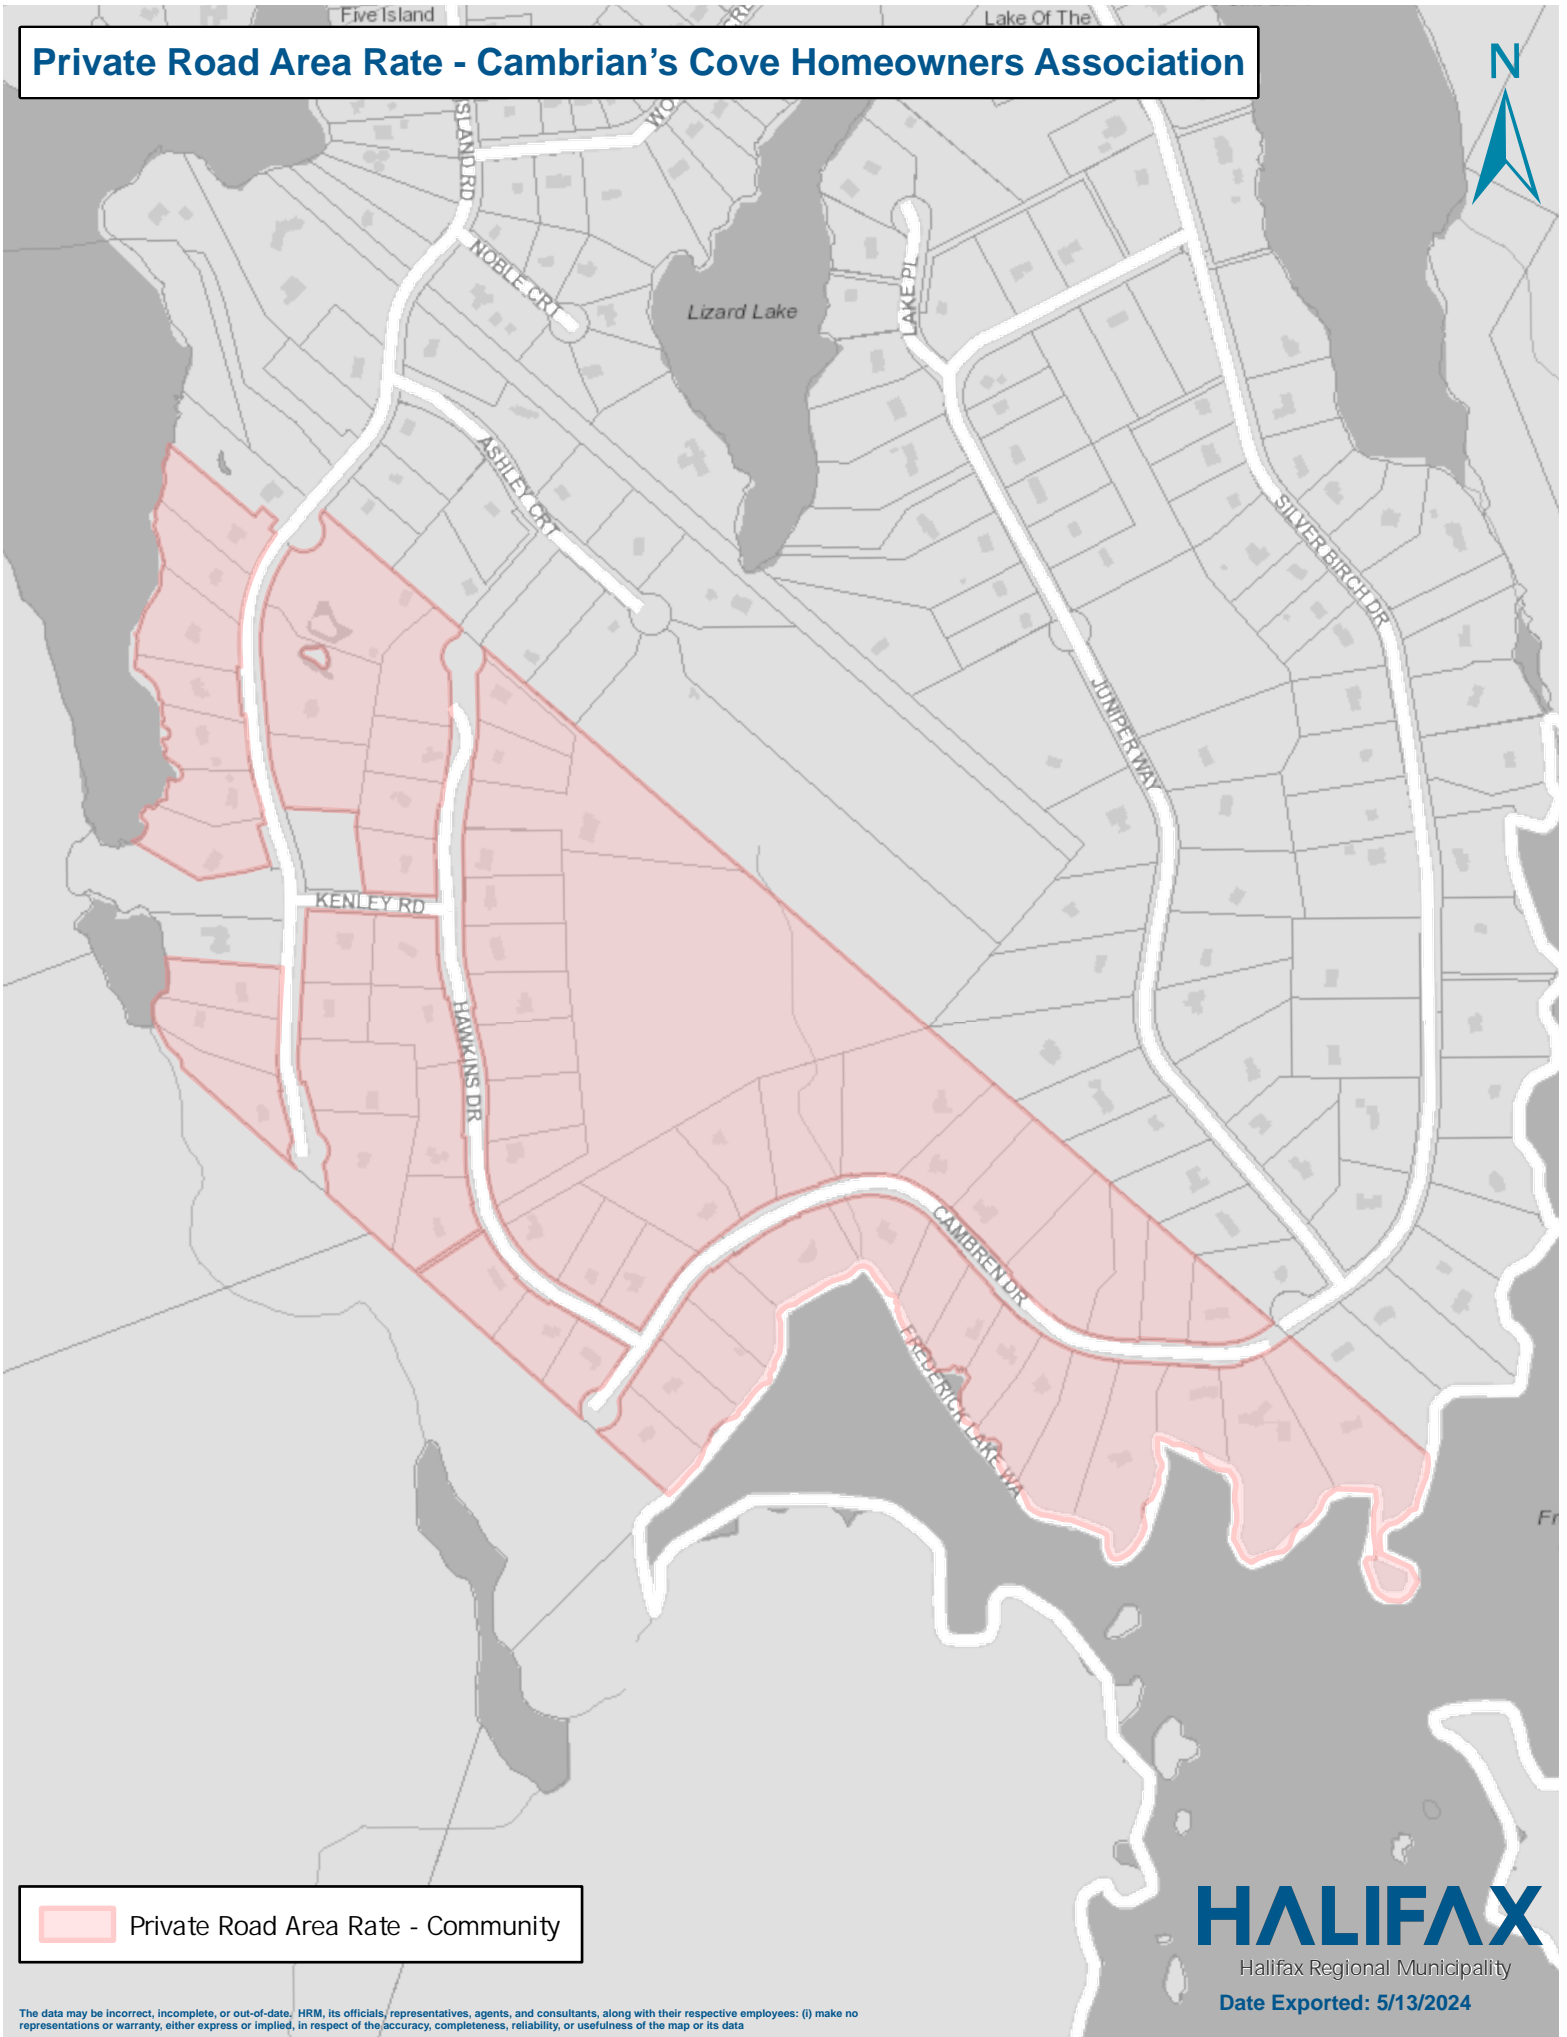

Private Road Area Rate - Cambrian's Cove Homeowners Association

N

Private Road Area Rate - Community

HALIFAX

Halifax Regional Municipality

Date Exported: 5/13/2024