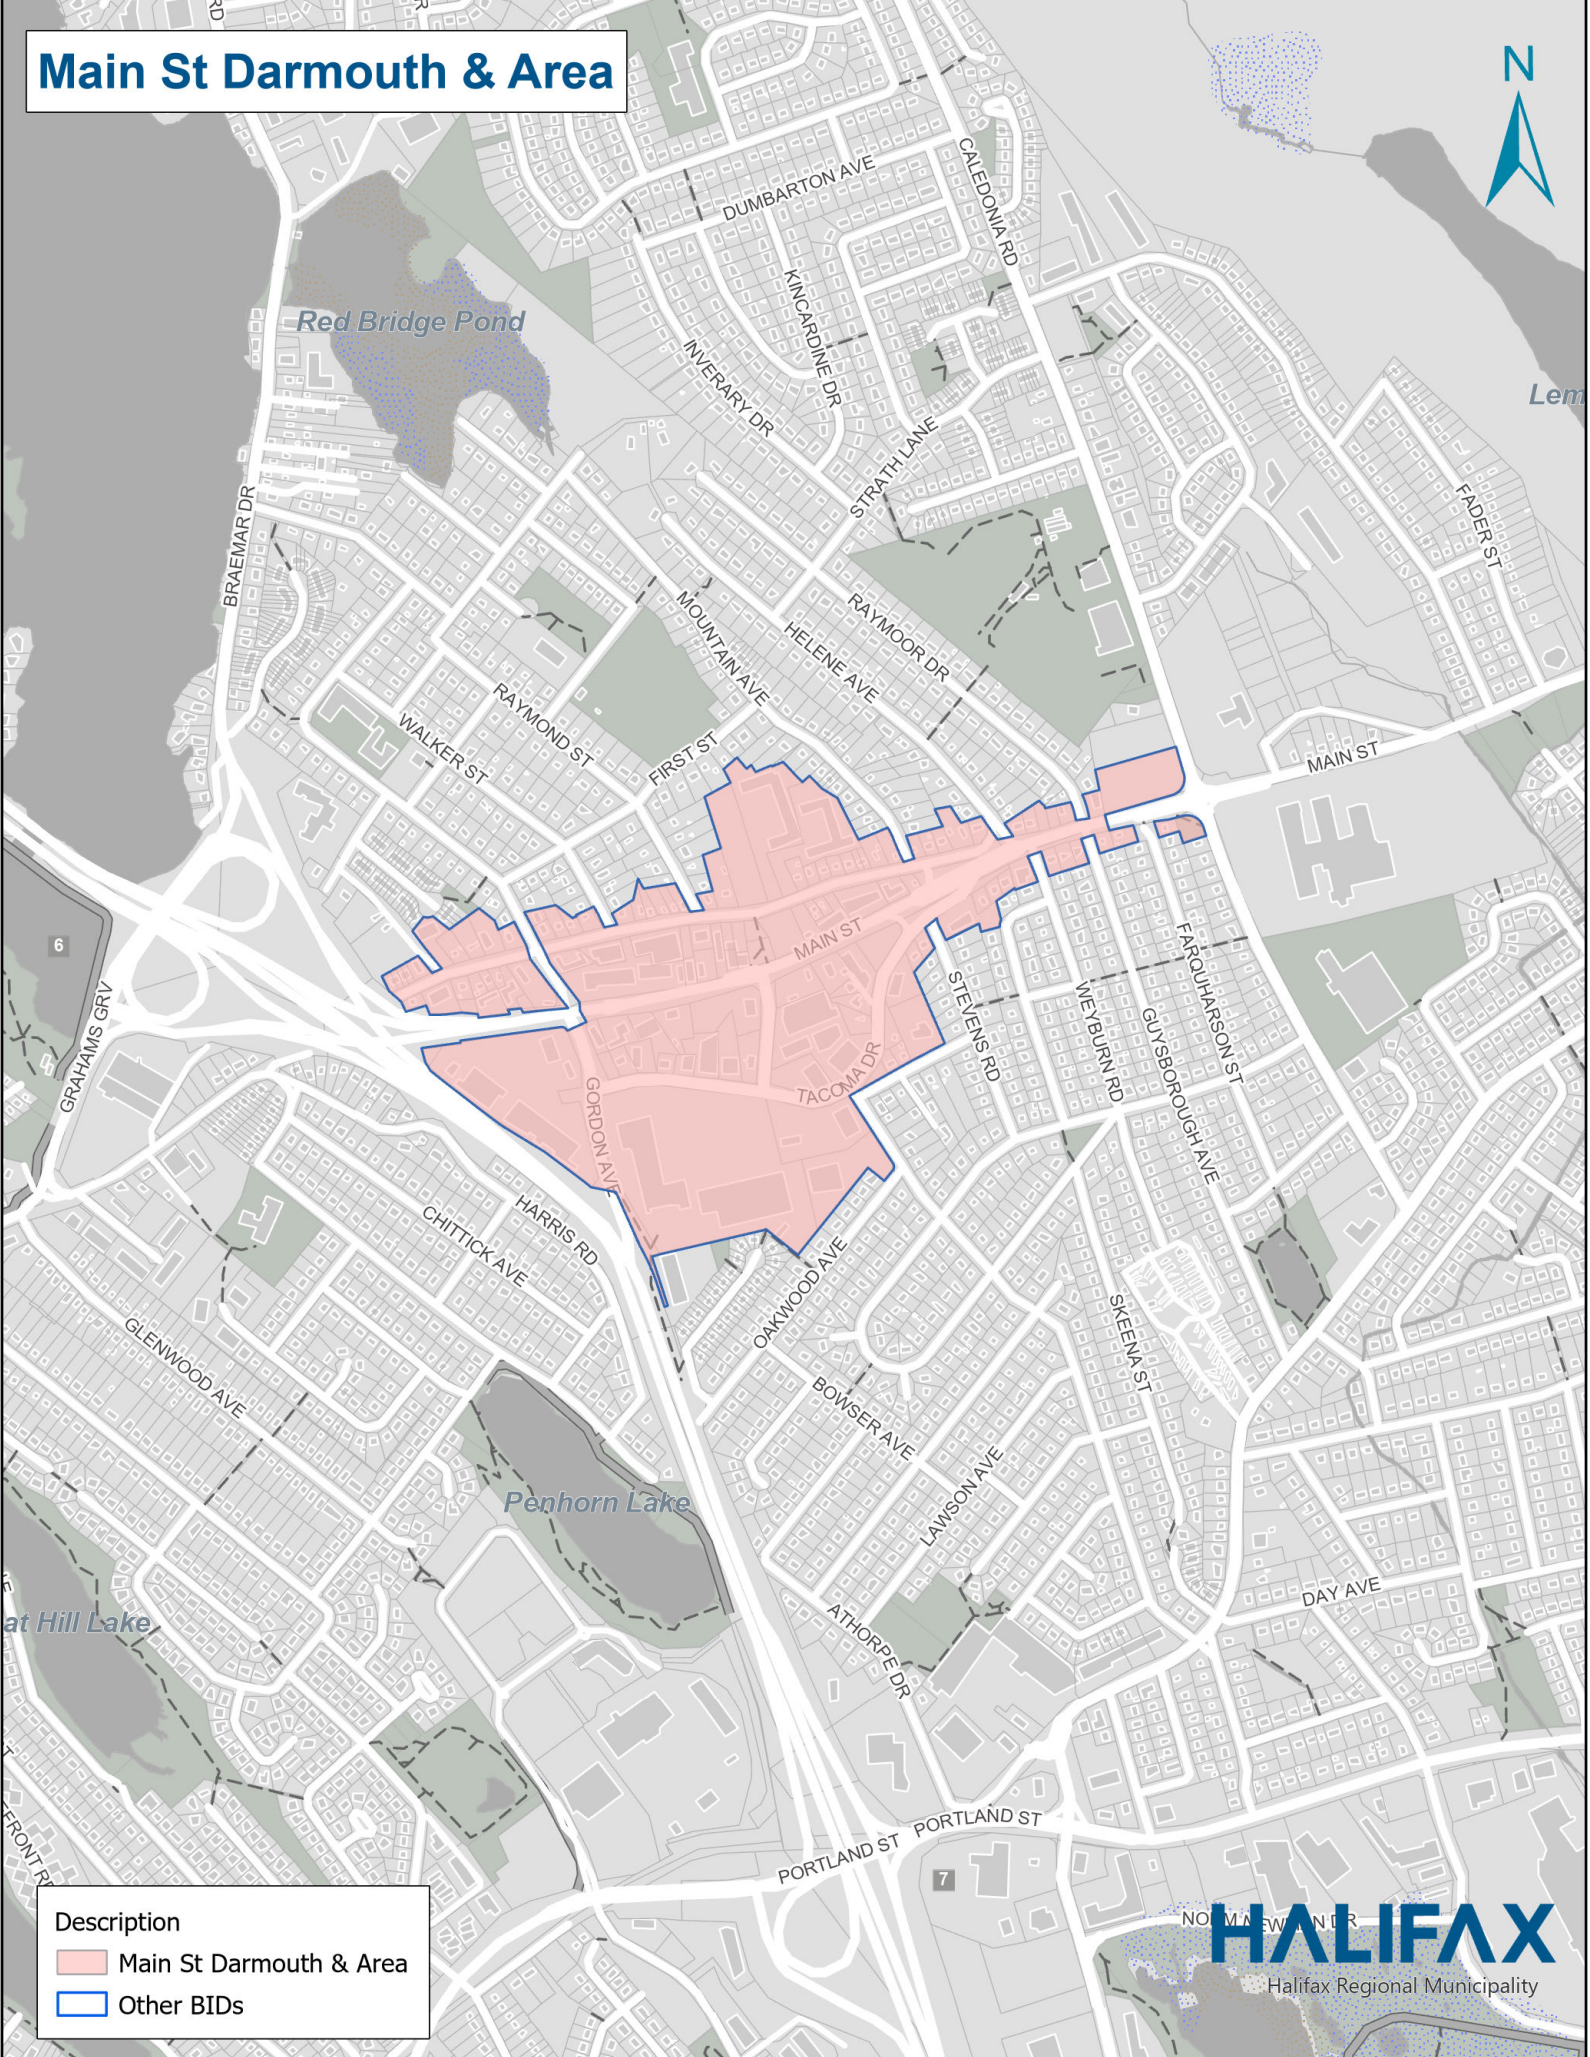

Main St Darmouth & Area

Red Bridge Pond

Lem

Description

-  Main St Darmouth & Area
-  Other BIDs