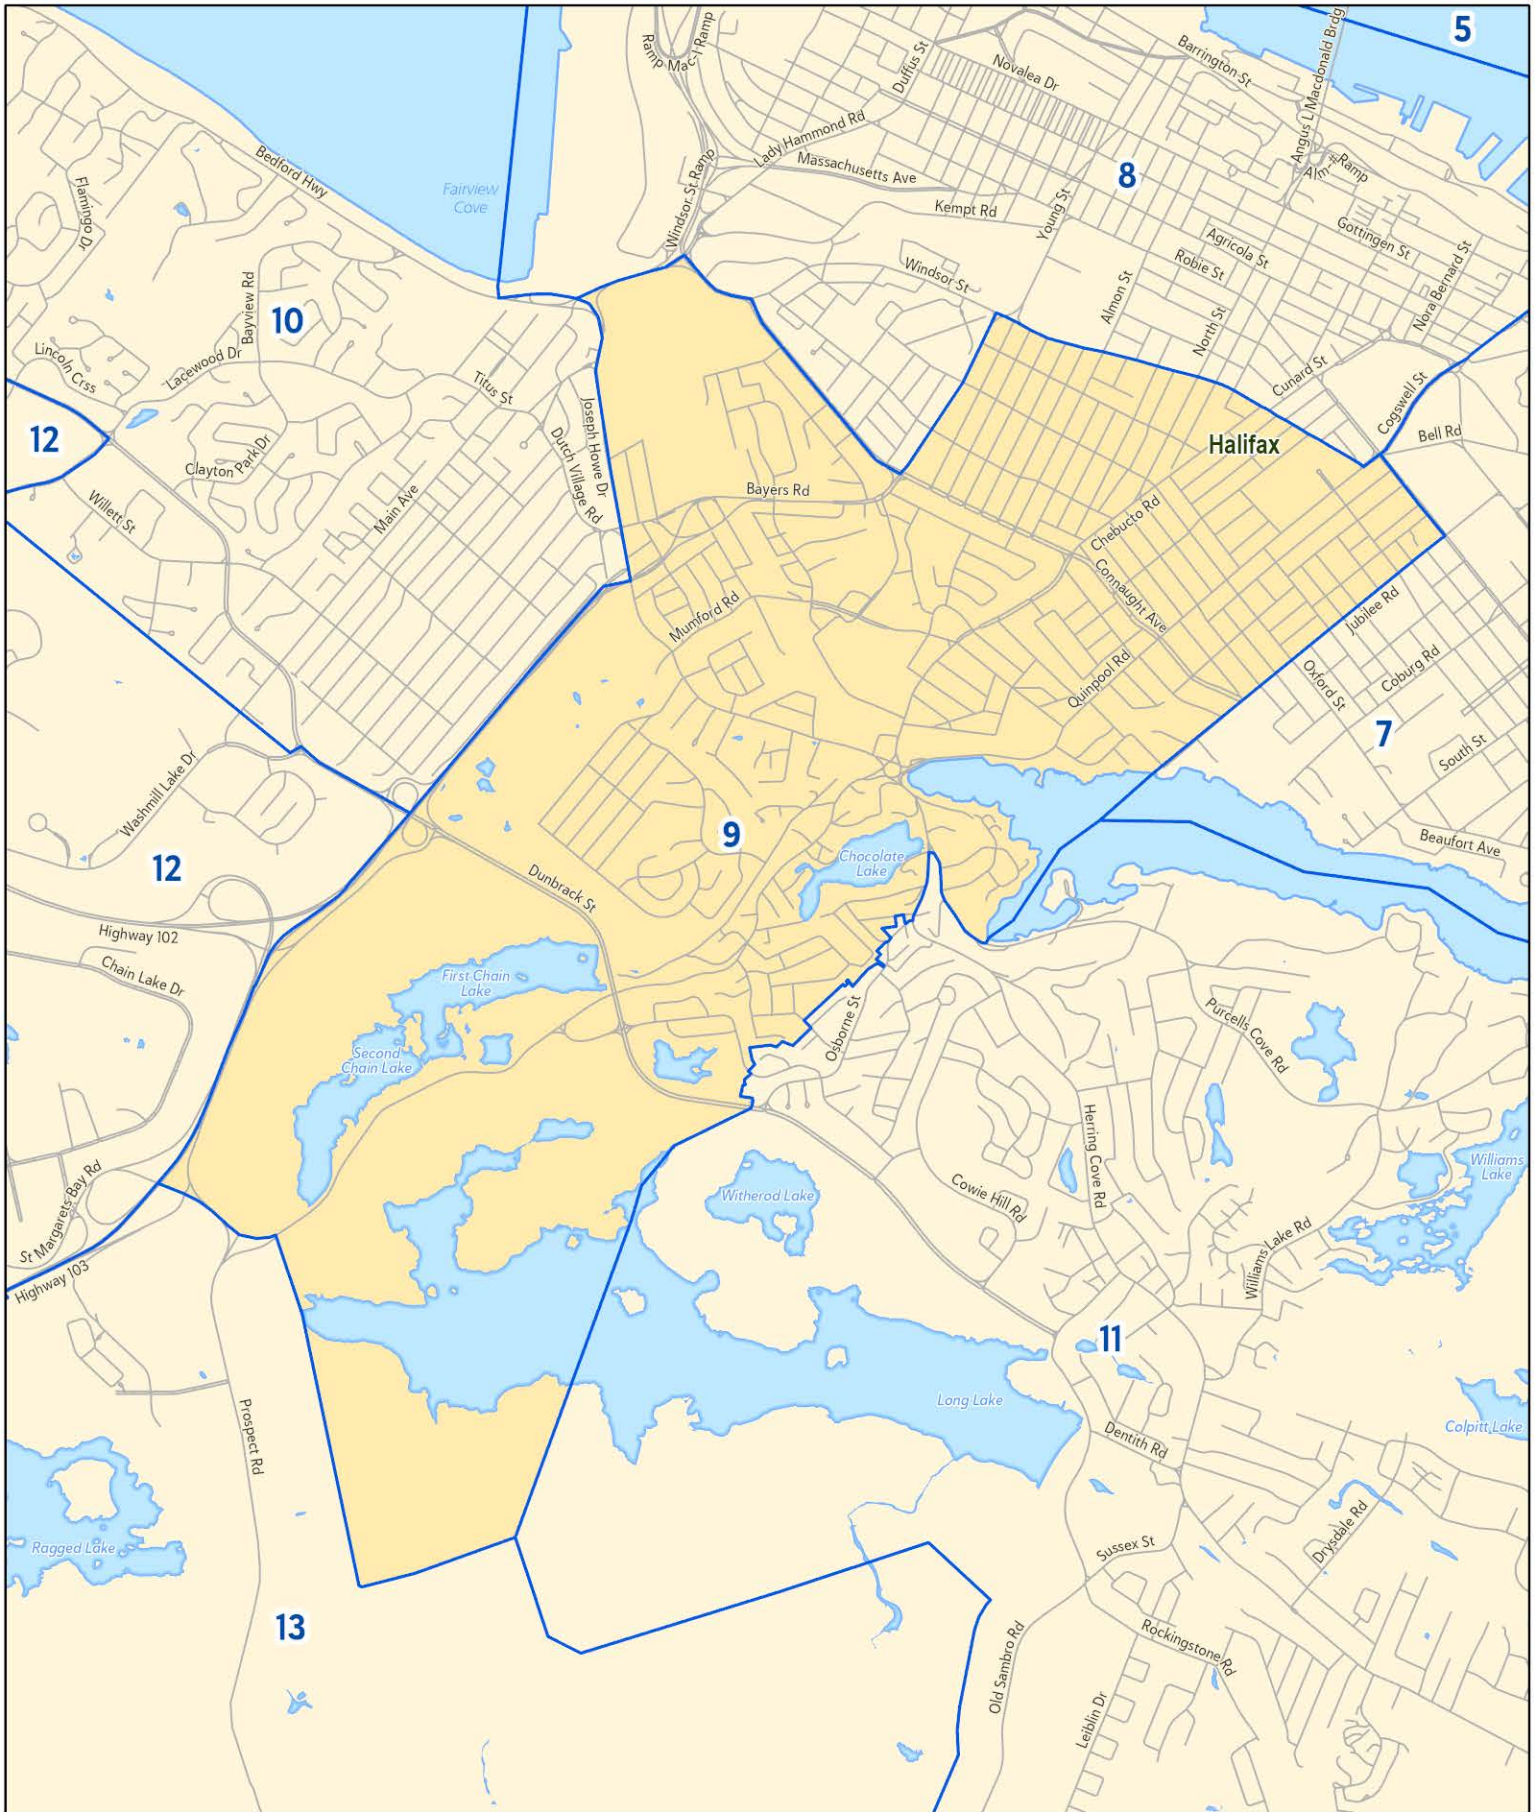

Electoral District 9 Halifax West - Armdale

 Polling District

This electoral district boundary map was last updated on Jan. 12, 2024 and will be the applicable electoral district boundary map for the upcoming 2024 Municipal and CSAP Election. It will first come into effect during the voting period for the 2024 Municipal and CSAP Election. Learn more: halifax.ca/election