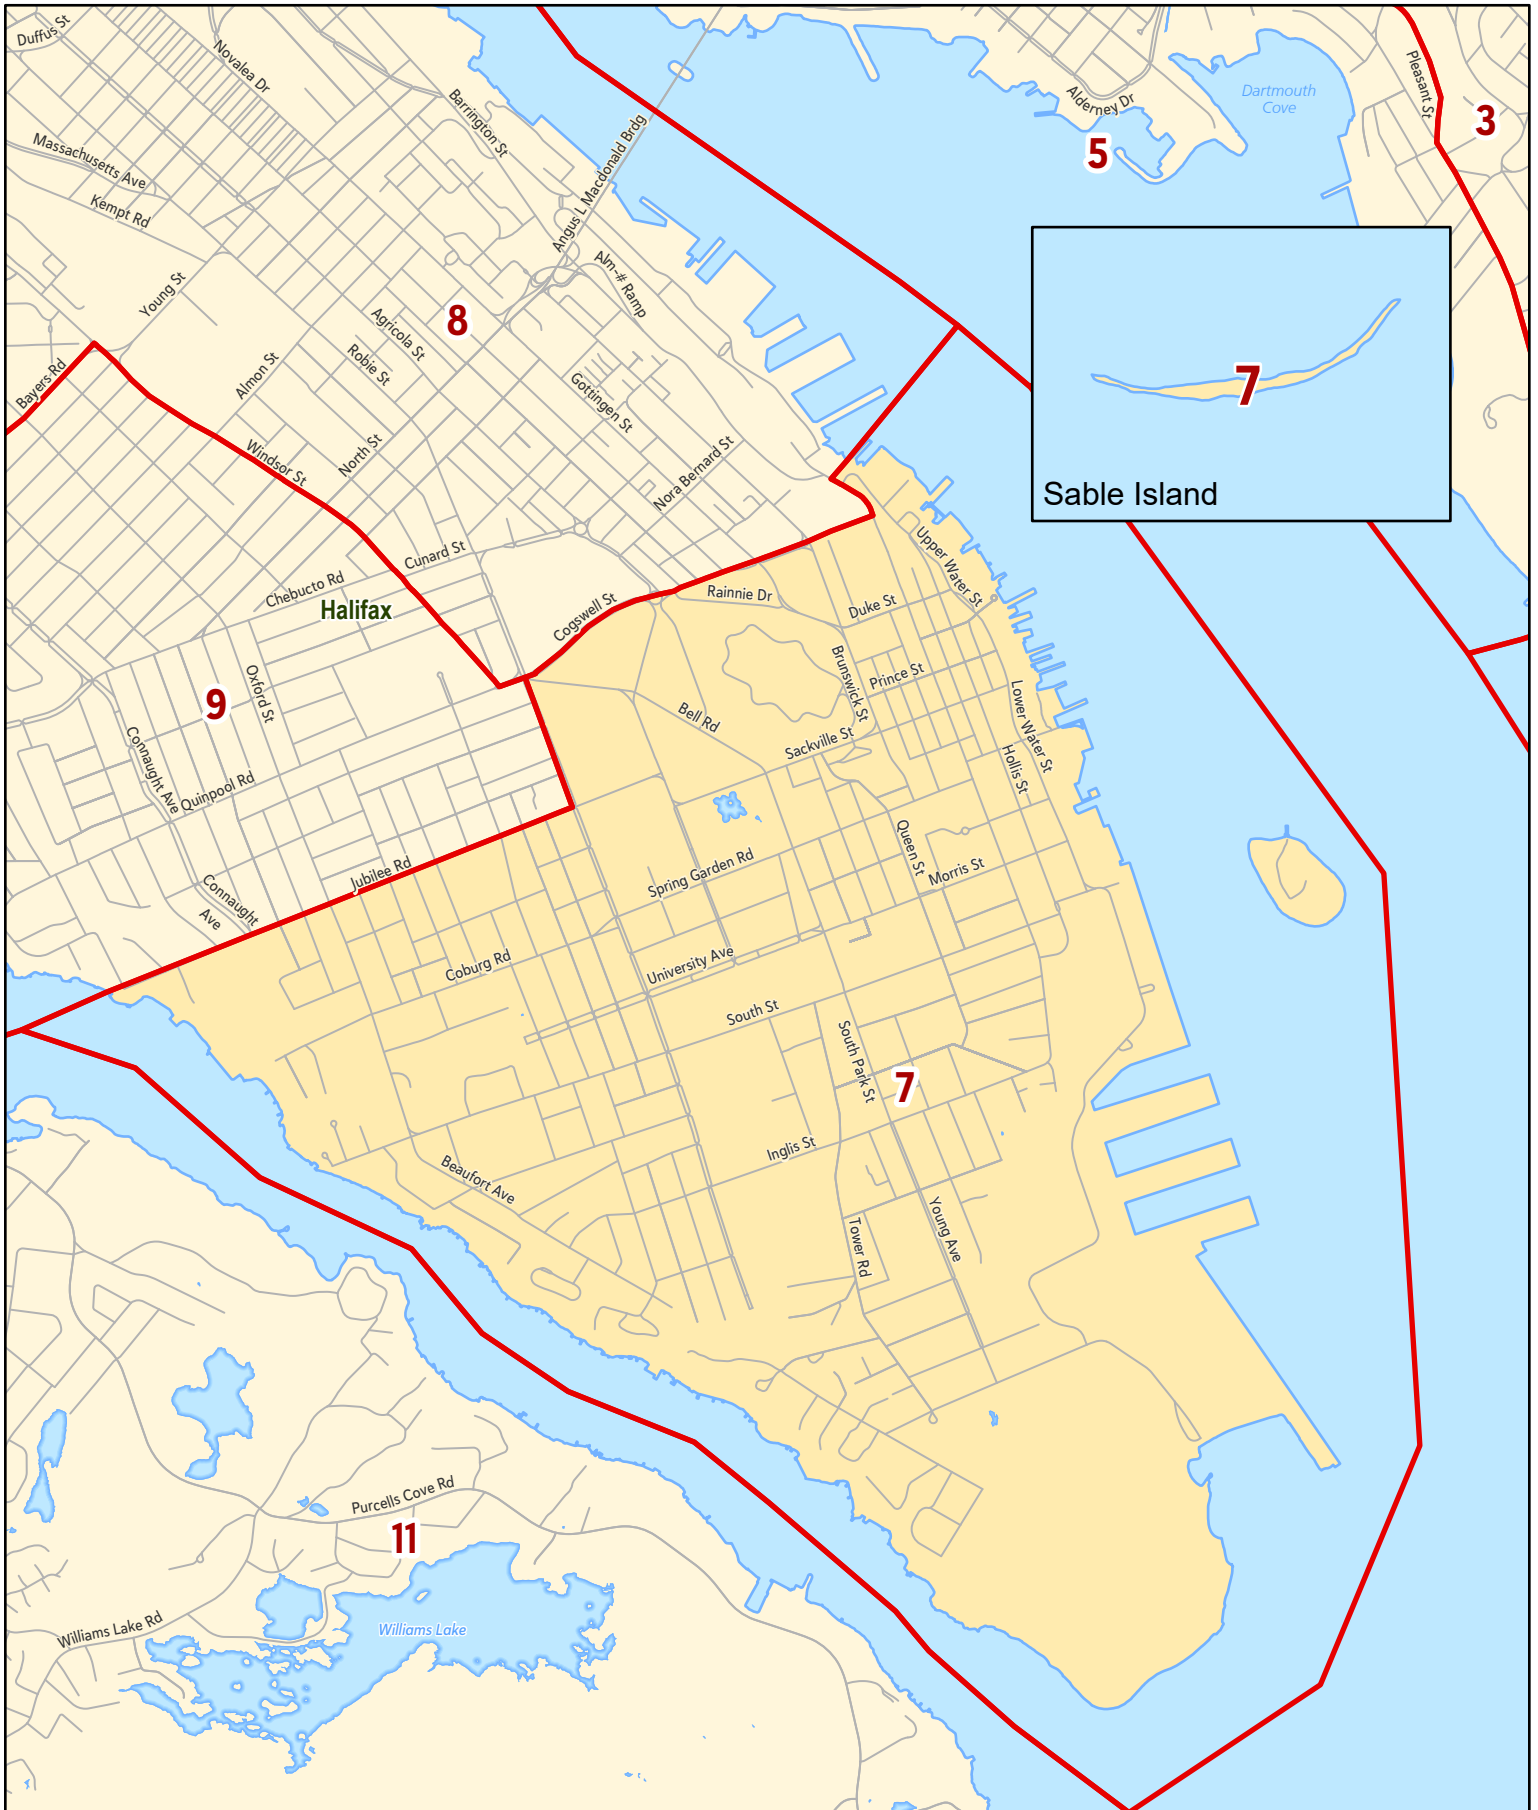

Electoral District 7

 Polling District

This electoral district boundary map was last updated on Jan. 12, 2024 and will be the applicable electoral district boundary map for the upcoming 2024 Municipal and CSAP Election. It will first come into effect during the voting period for the 2024 Municipal and CSAP Election. Learn more: halifax.ca/election