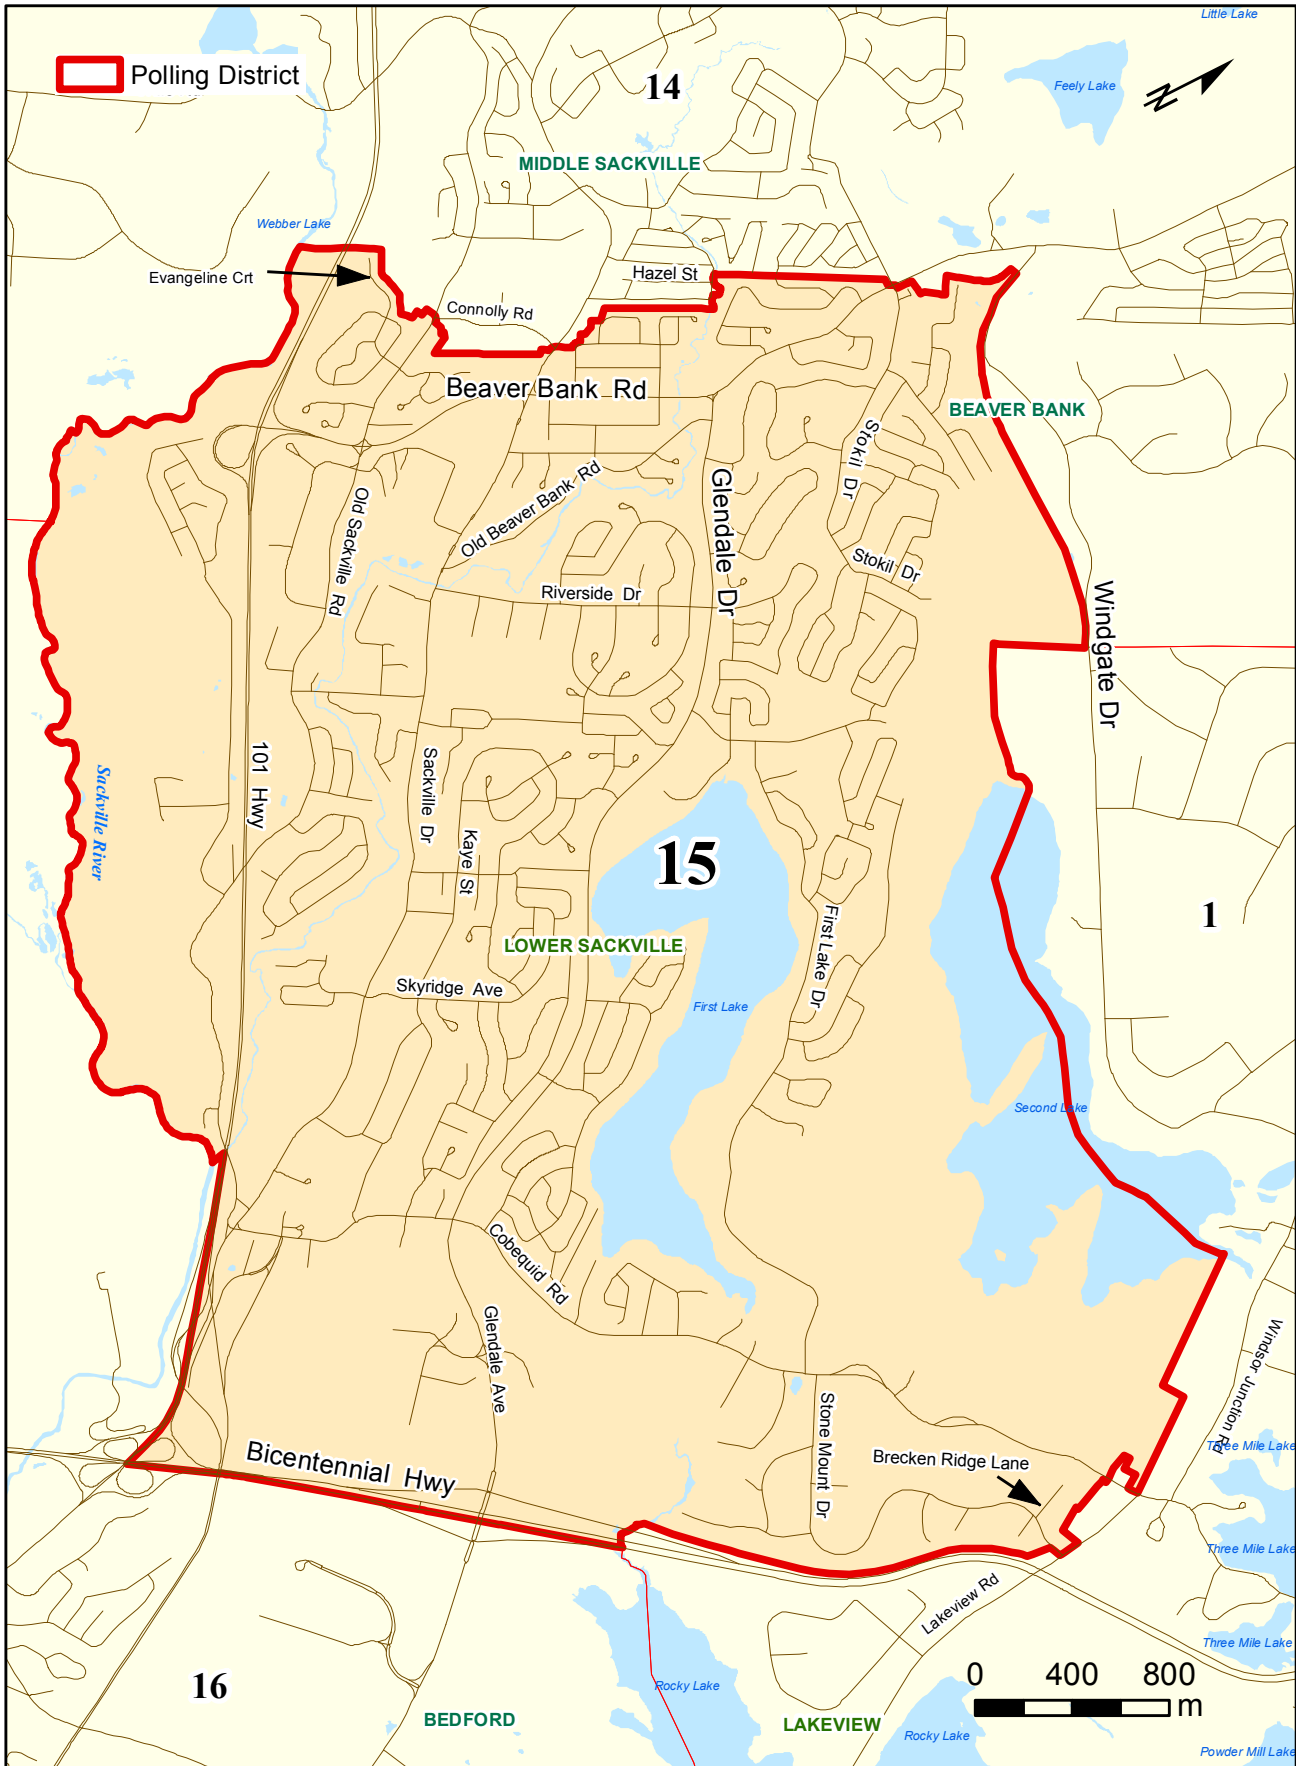

Polling District 15: Lower Sackville

Note: This map is effective as of the first Regional Council meeting held after the 2016 Municipal and School Board Election, and will also apply for the purposes of preparing for and holding the 2016 Election