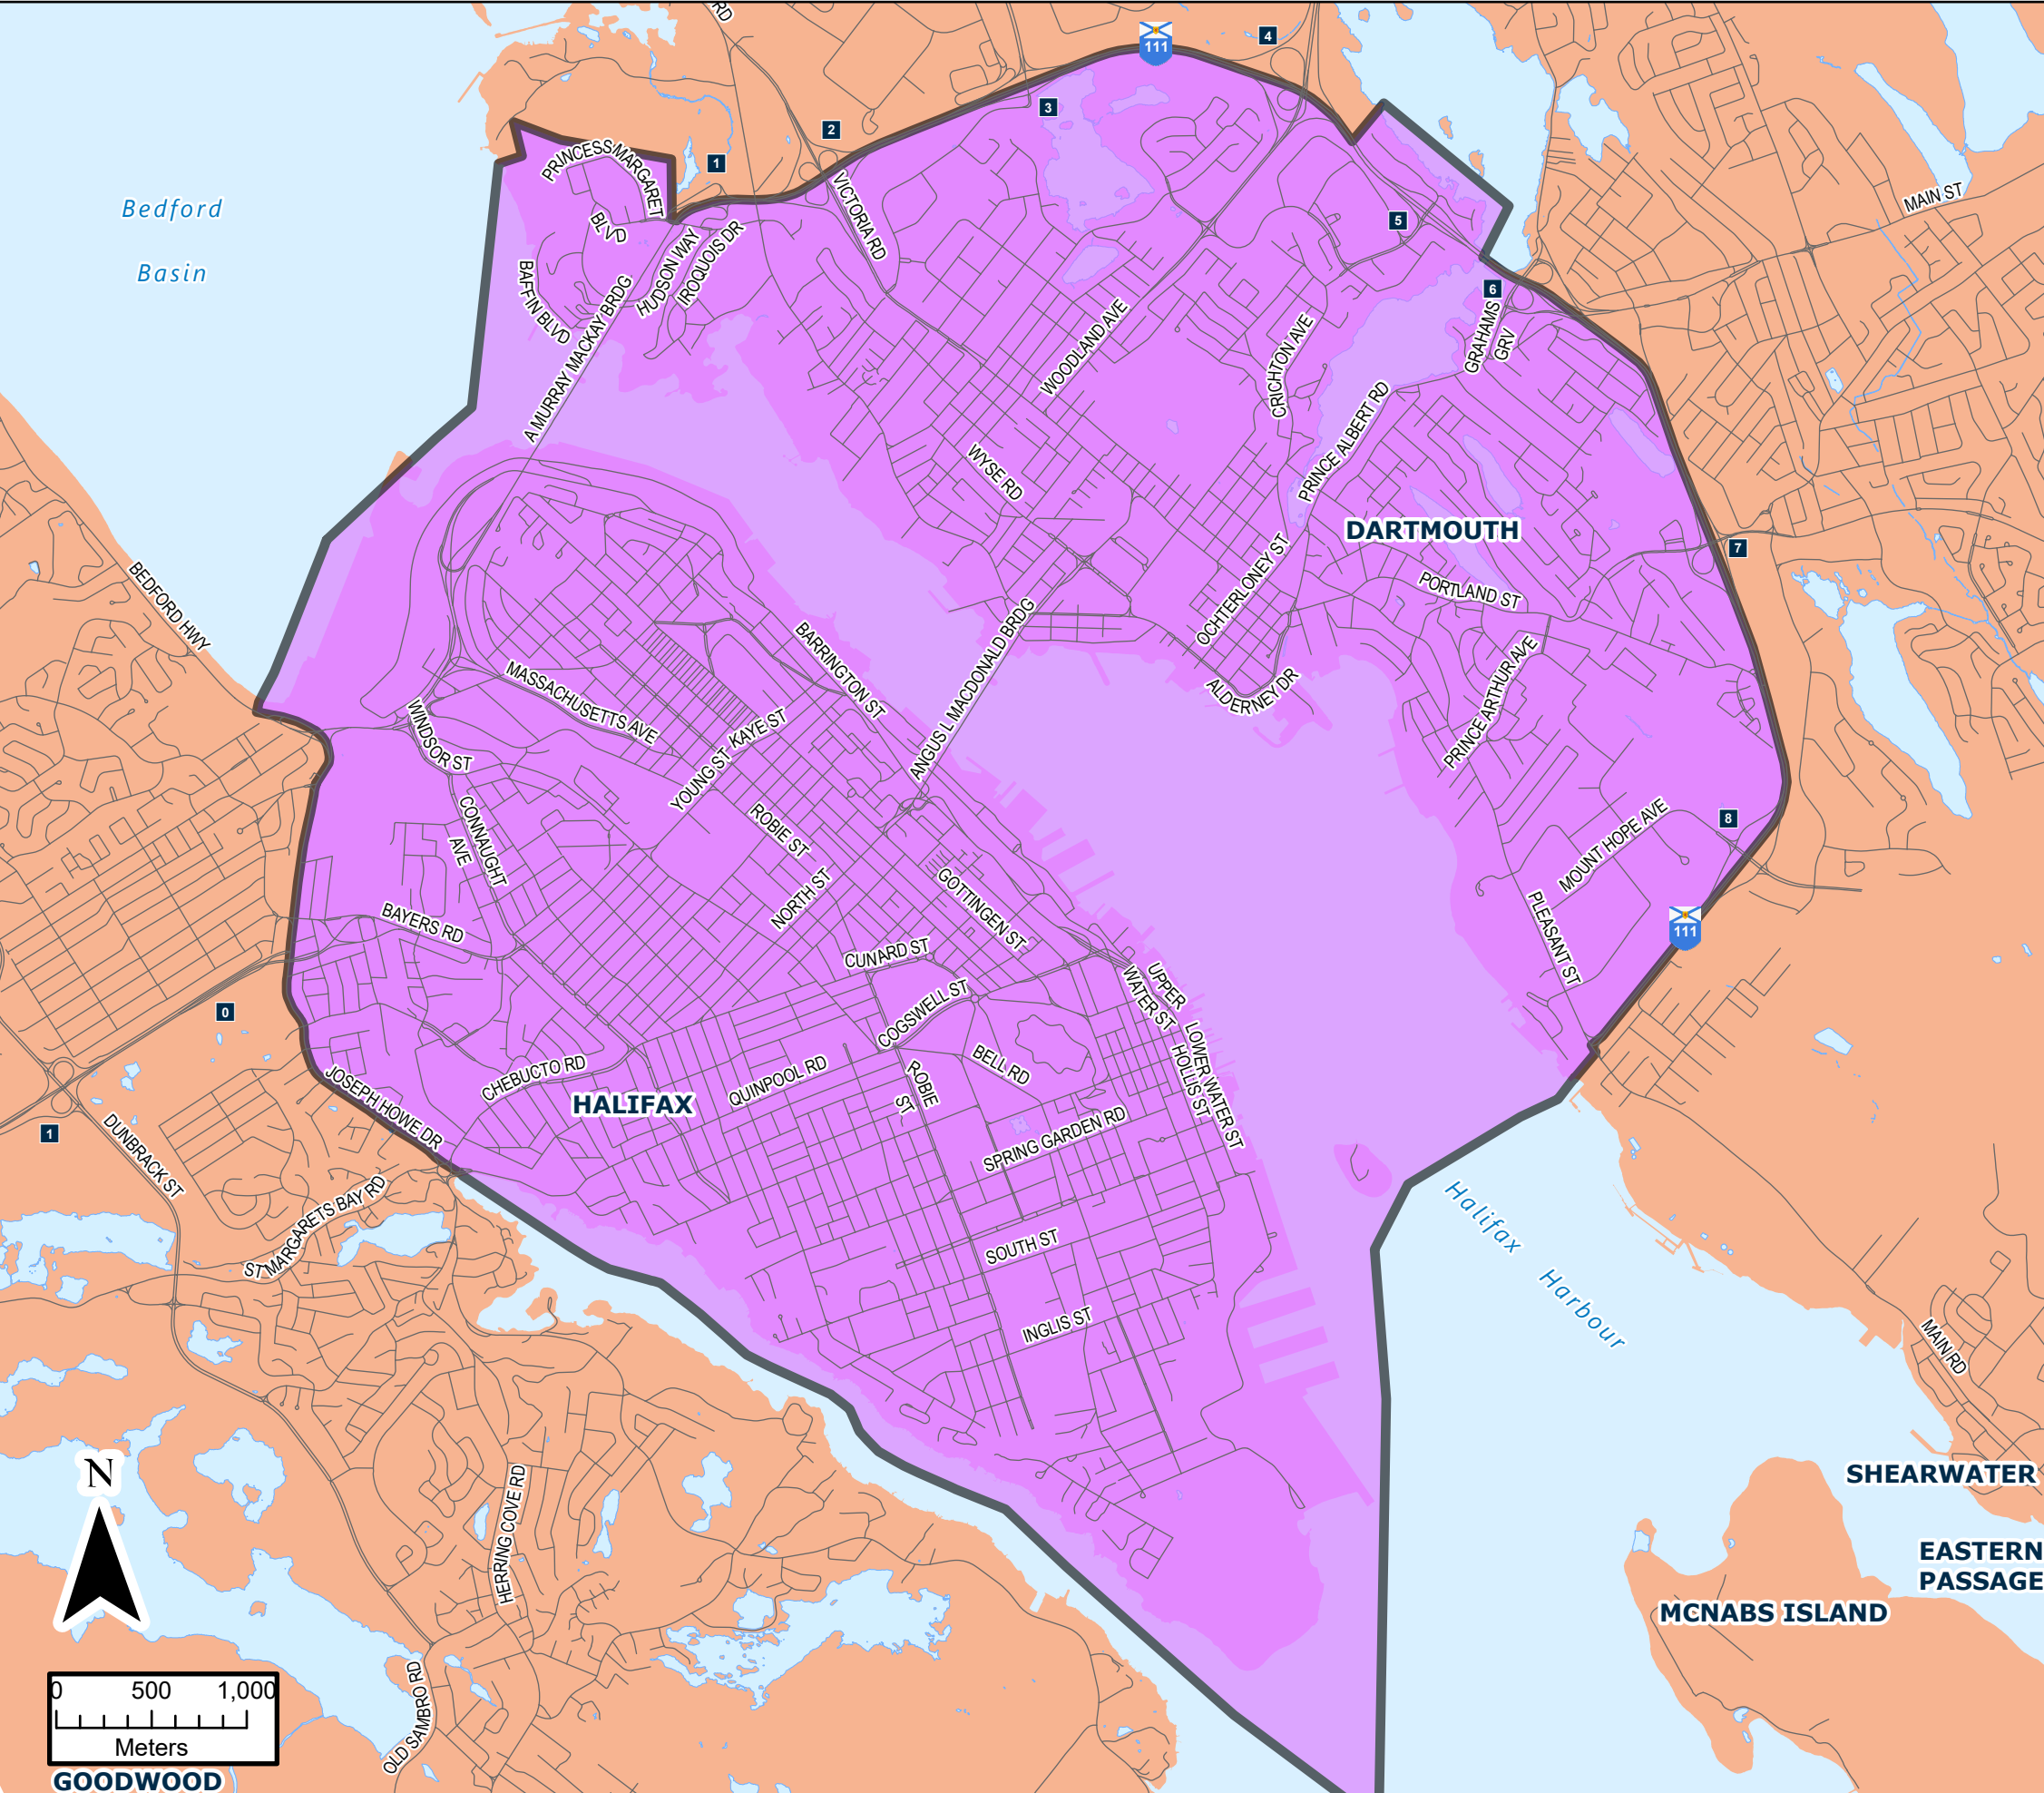

OVERNIGHT WINTER PARKING BAN: ZONE 1 - CENTRAL AND ZONE 2 - NON-CENTRAL

OVERNIGHT WINTER PARKING BAN AREAS

-  ZONE 1 - CENTRAL
-  ZONE 2 - NON-CENTRAL

N

0 500 1,000
Meters

GOODWOOD

The Halifax Regional Municipality makes no representations, express or implied as to the accuracy, completeness and timeliness of the information and data contained on this plot. This plot is for informational purposes only and should not be used for legal, engineering, or surveying purposes. This data is for the user's own internal business and personal purposes. Halifax assumes no responsibility for its use.