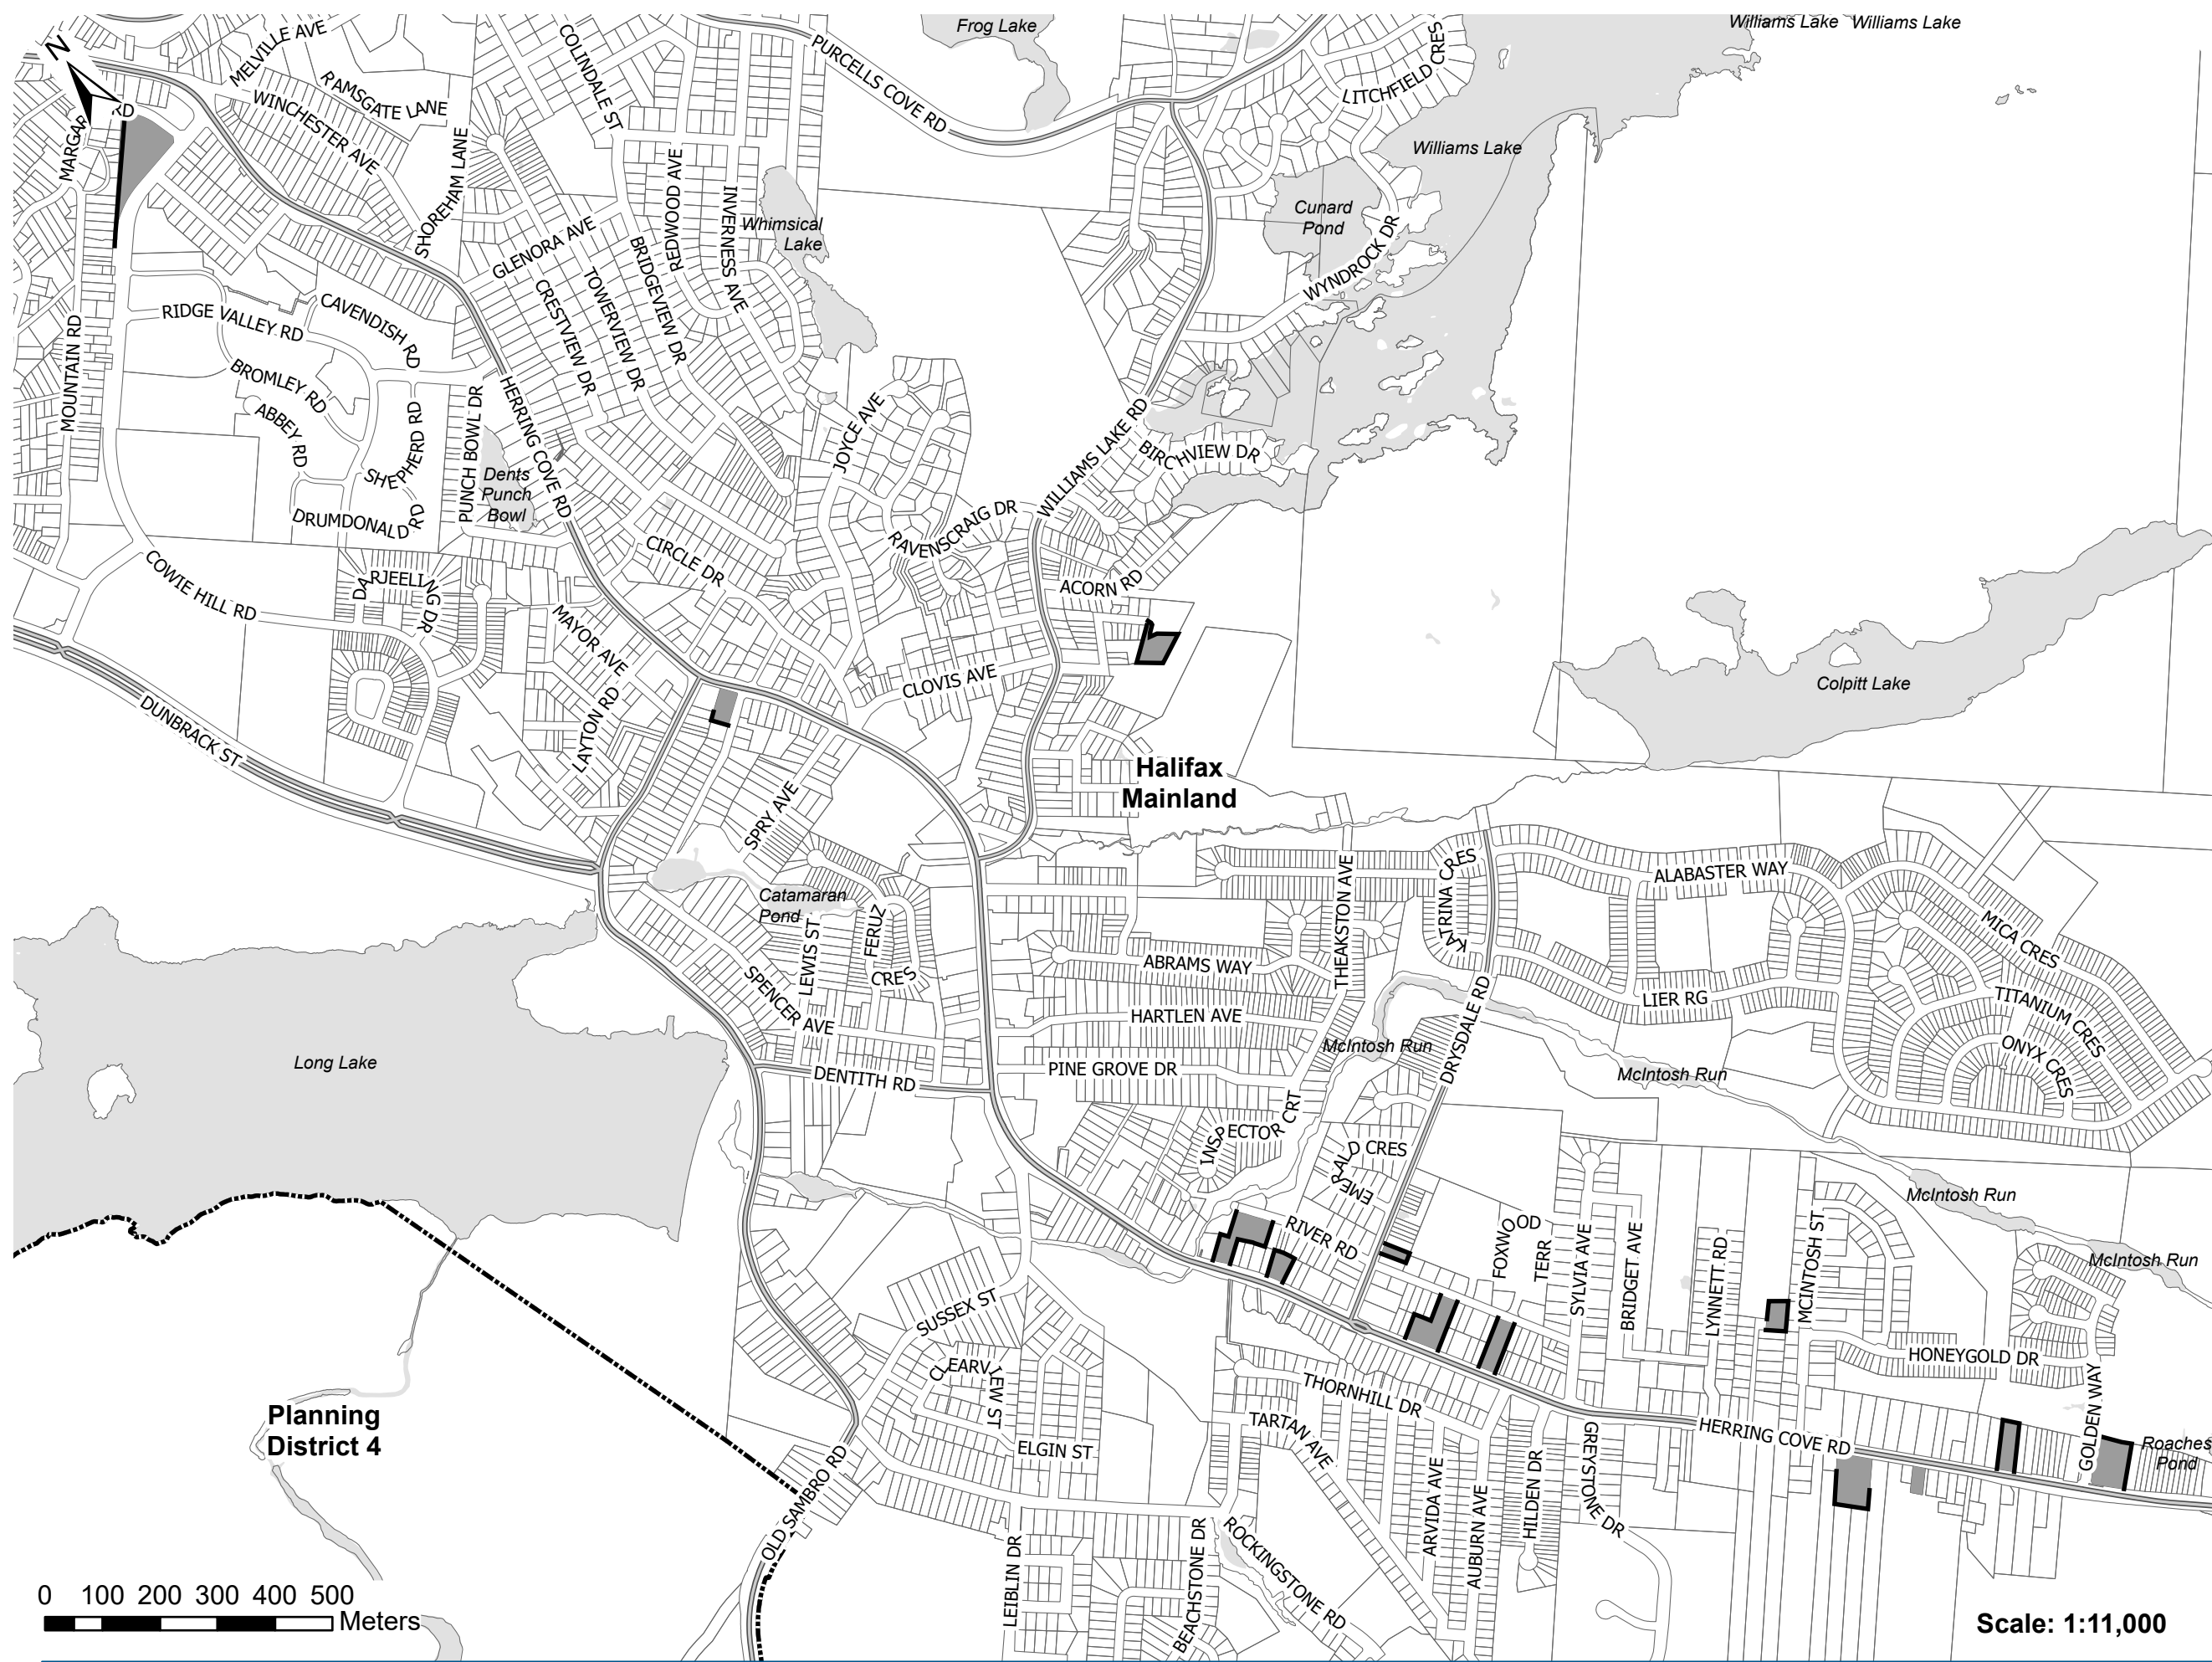

### SCH 4: Transition Lines

-  Transition Line
-  Suburban Housing Accelerator Land Use By-Law Boundary
-  Other By-Law Boundaries

Scale: 1:11,000

Prepared By: Halifax Regional Municipality  
HRM does not guarantee the accuracy of any base map representation on this plan.