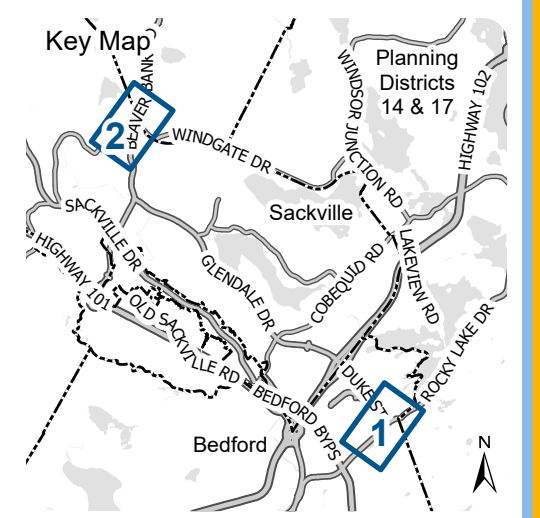

### SCH 4: Transition Lines

- Transition Line
- Suburban Housing Accelerator Land Use By-Law Boundary
- Other By-Law Boundaries

Dartmouth

Halifax Mainland

Bedford

Scale: 1:12,000

Prepared By: Halifax Regional Municipality  
HRM does not guarantee the accuracy of any base map representation on this plan.

### SCH 4: Transition Lines

-  Transition Line
-  Suburban Housing Accelerator Land Use By-Law Boundary
-  Other By-Law Boundaries

Planning Districts 14 & 17

Prepared By: Halifax Regional Municipality  
HRM does not guarantee the accuracy of any base map representation on this plan.