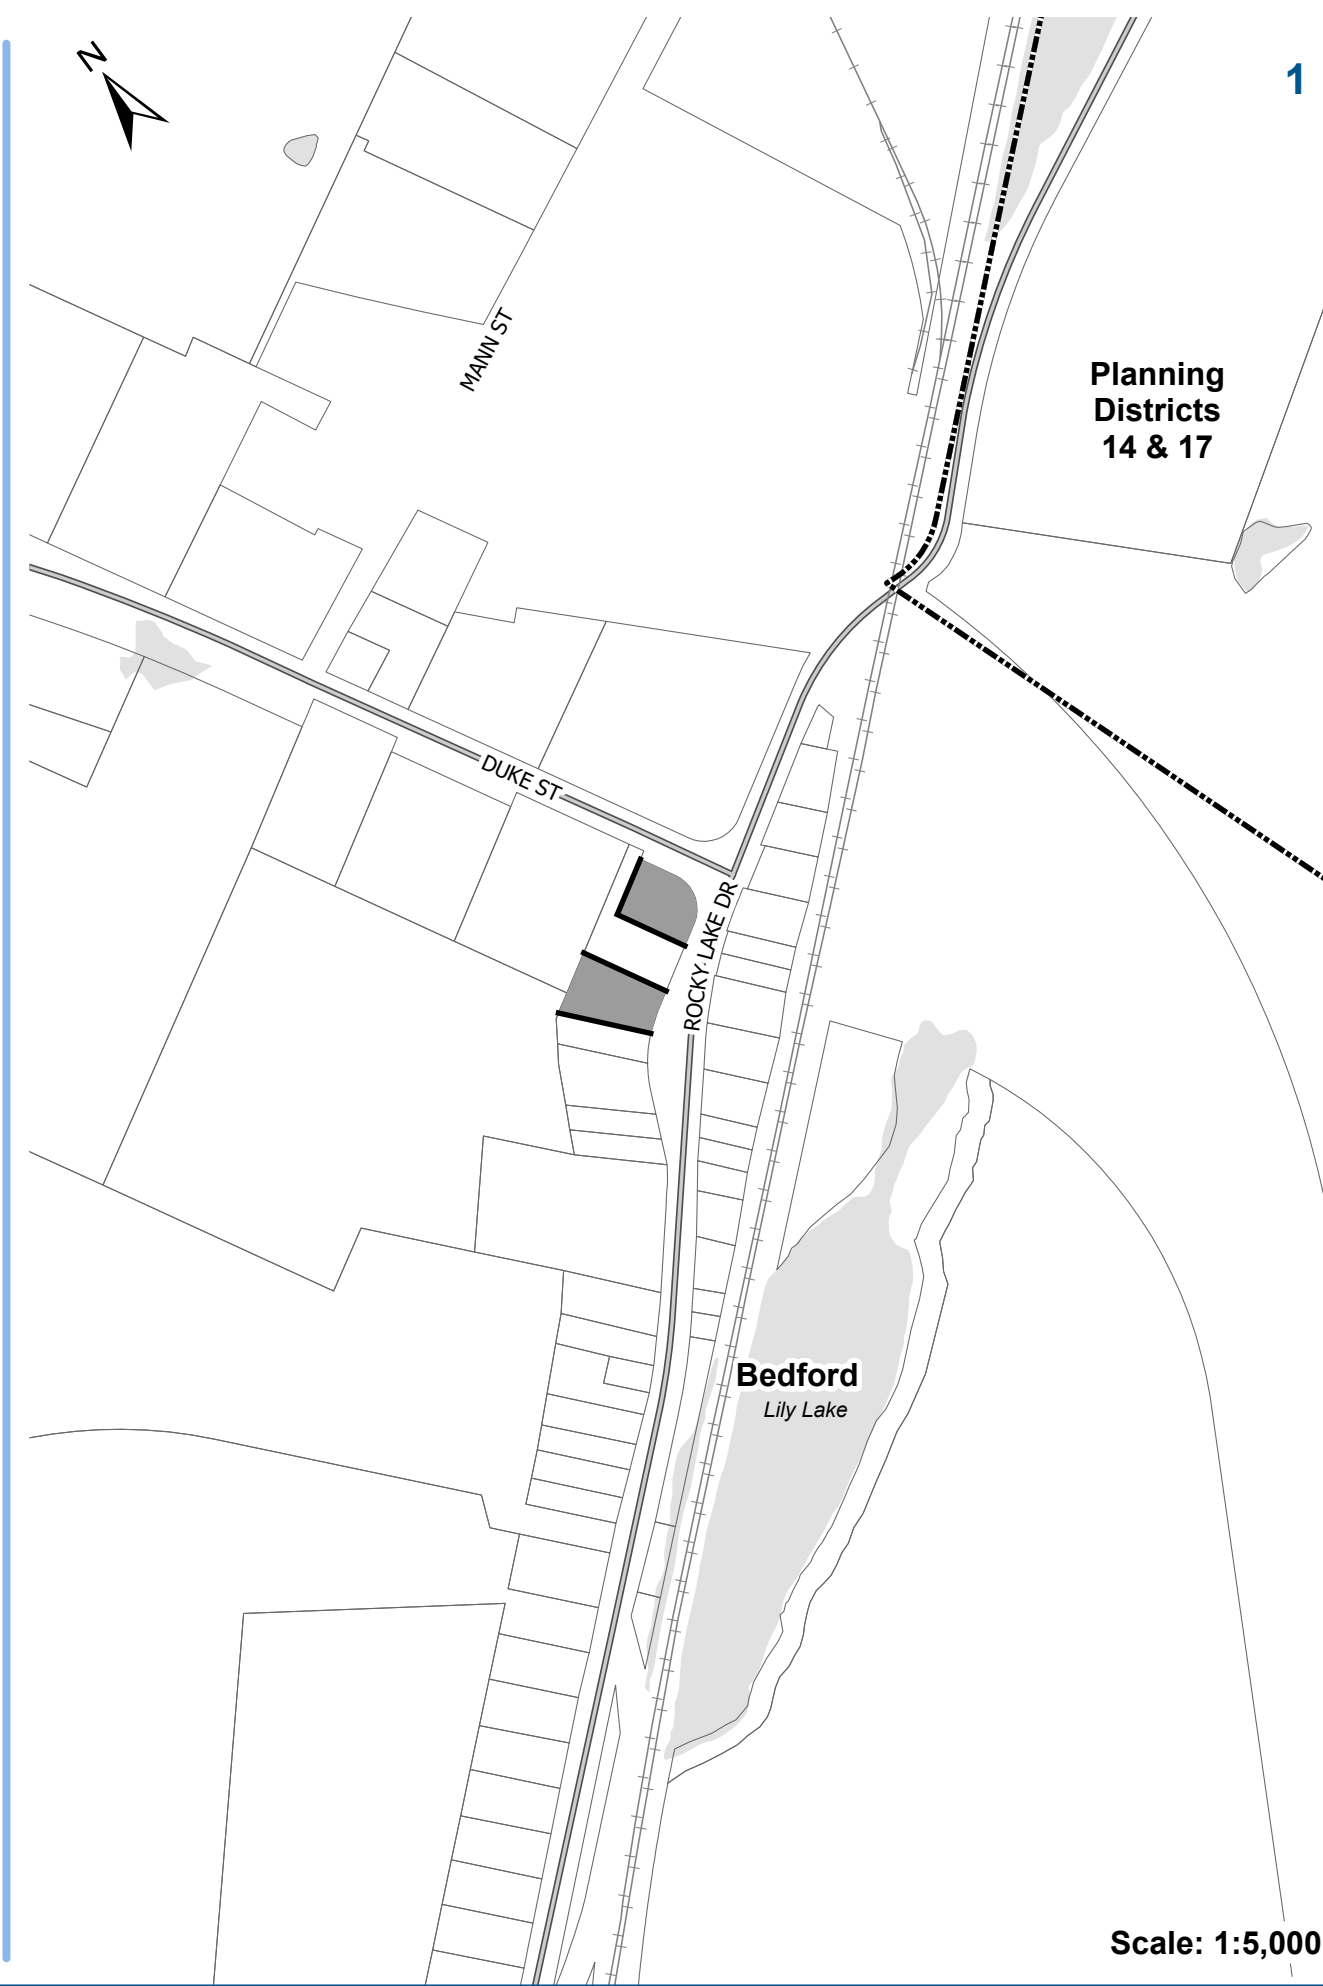

Suburban Housing Accelerator Land Use By-Law

SCH 4: Transition Lines

- Transition Line
- Suburban Housing Accelerator Land Use By-Law Boundary
- Other By-Law Boundaries

Planning Districts 14 & 17

Prepared By: Halifax Regional Municipality
HRM does not guarantee the accuracy of any base map representation on this plan.

Scale: 1:5,000