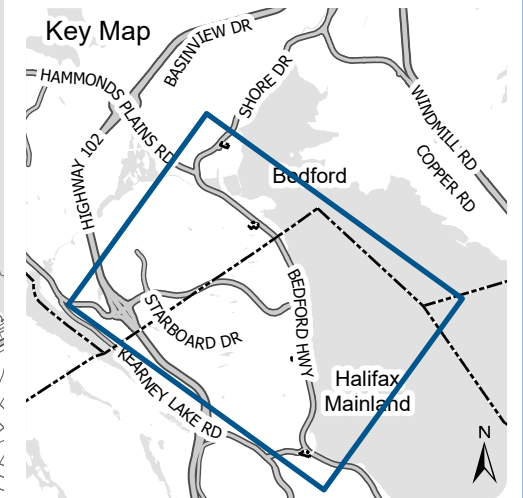

### SCH 4: Transition Lines

- Transition Line
- Suburban Housing Accelerator Land Use By-Law Boundary
- Other By-Law Boundaries

Dartmouth

Halifax Mainland

Bedford

Scale: 1:12,000

Prepared By: Halifax Regional Municipality  
HRM does not guarantee the accuracy of any base map representation on this plan.

### SCH 4: Transition Lines

-  Transition Line
-  Suburban Housing Accelerator Land Use By-Law Boundary
-  Other By-Law Boundaries

Planning Districts 14 & 17

Prepared By: Halifax Regional Municipality  
HRM does not guarantee the accuracy of any base map representation on this plan.