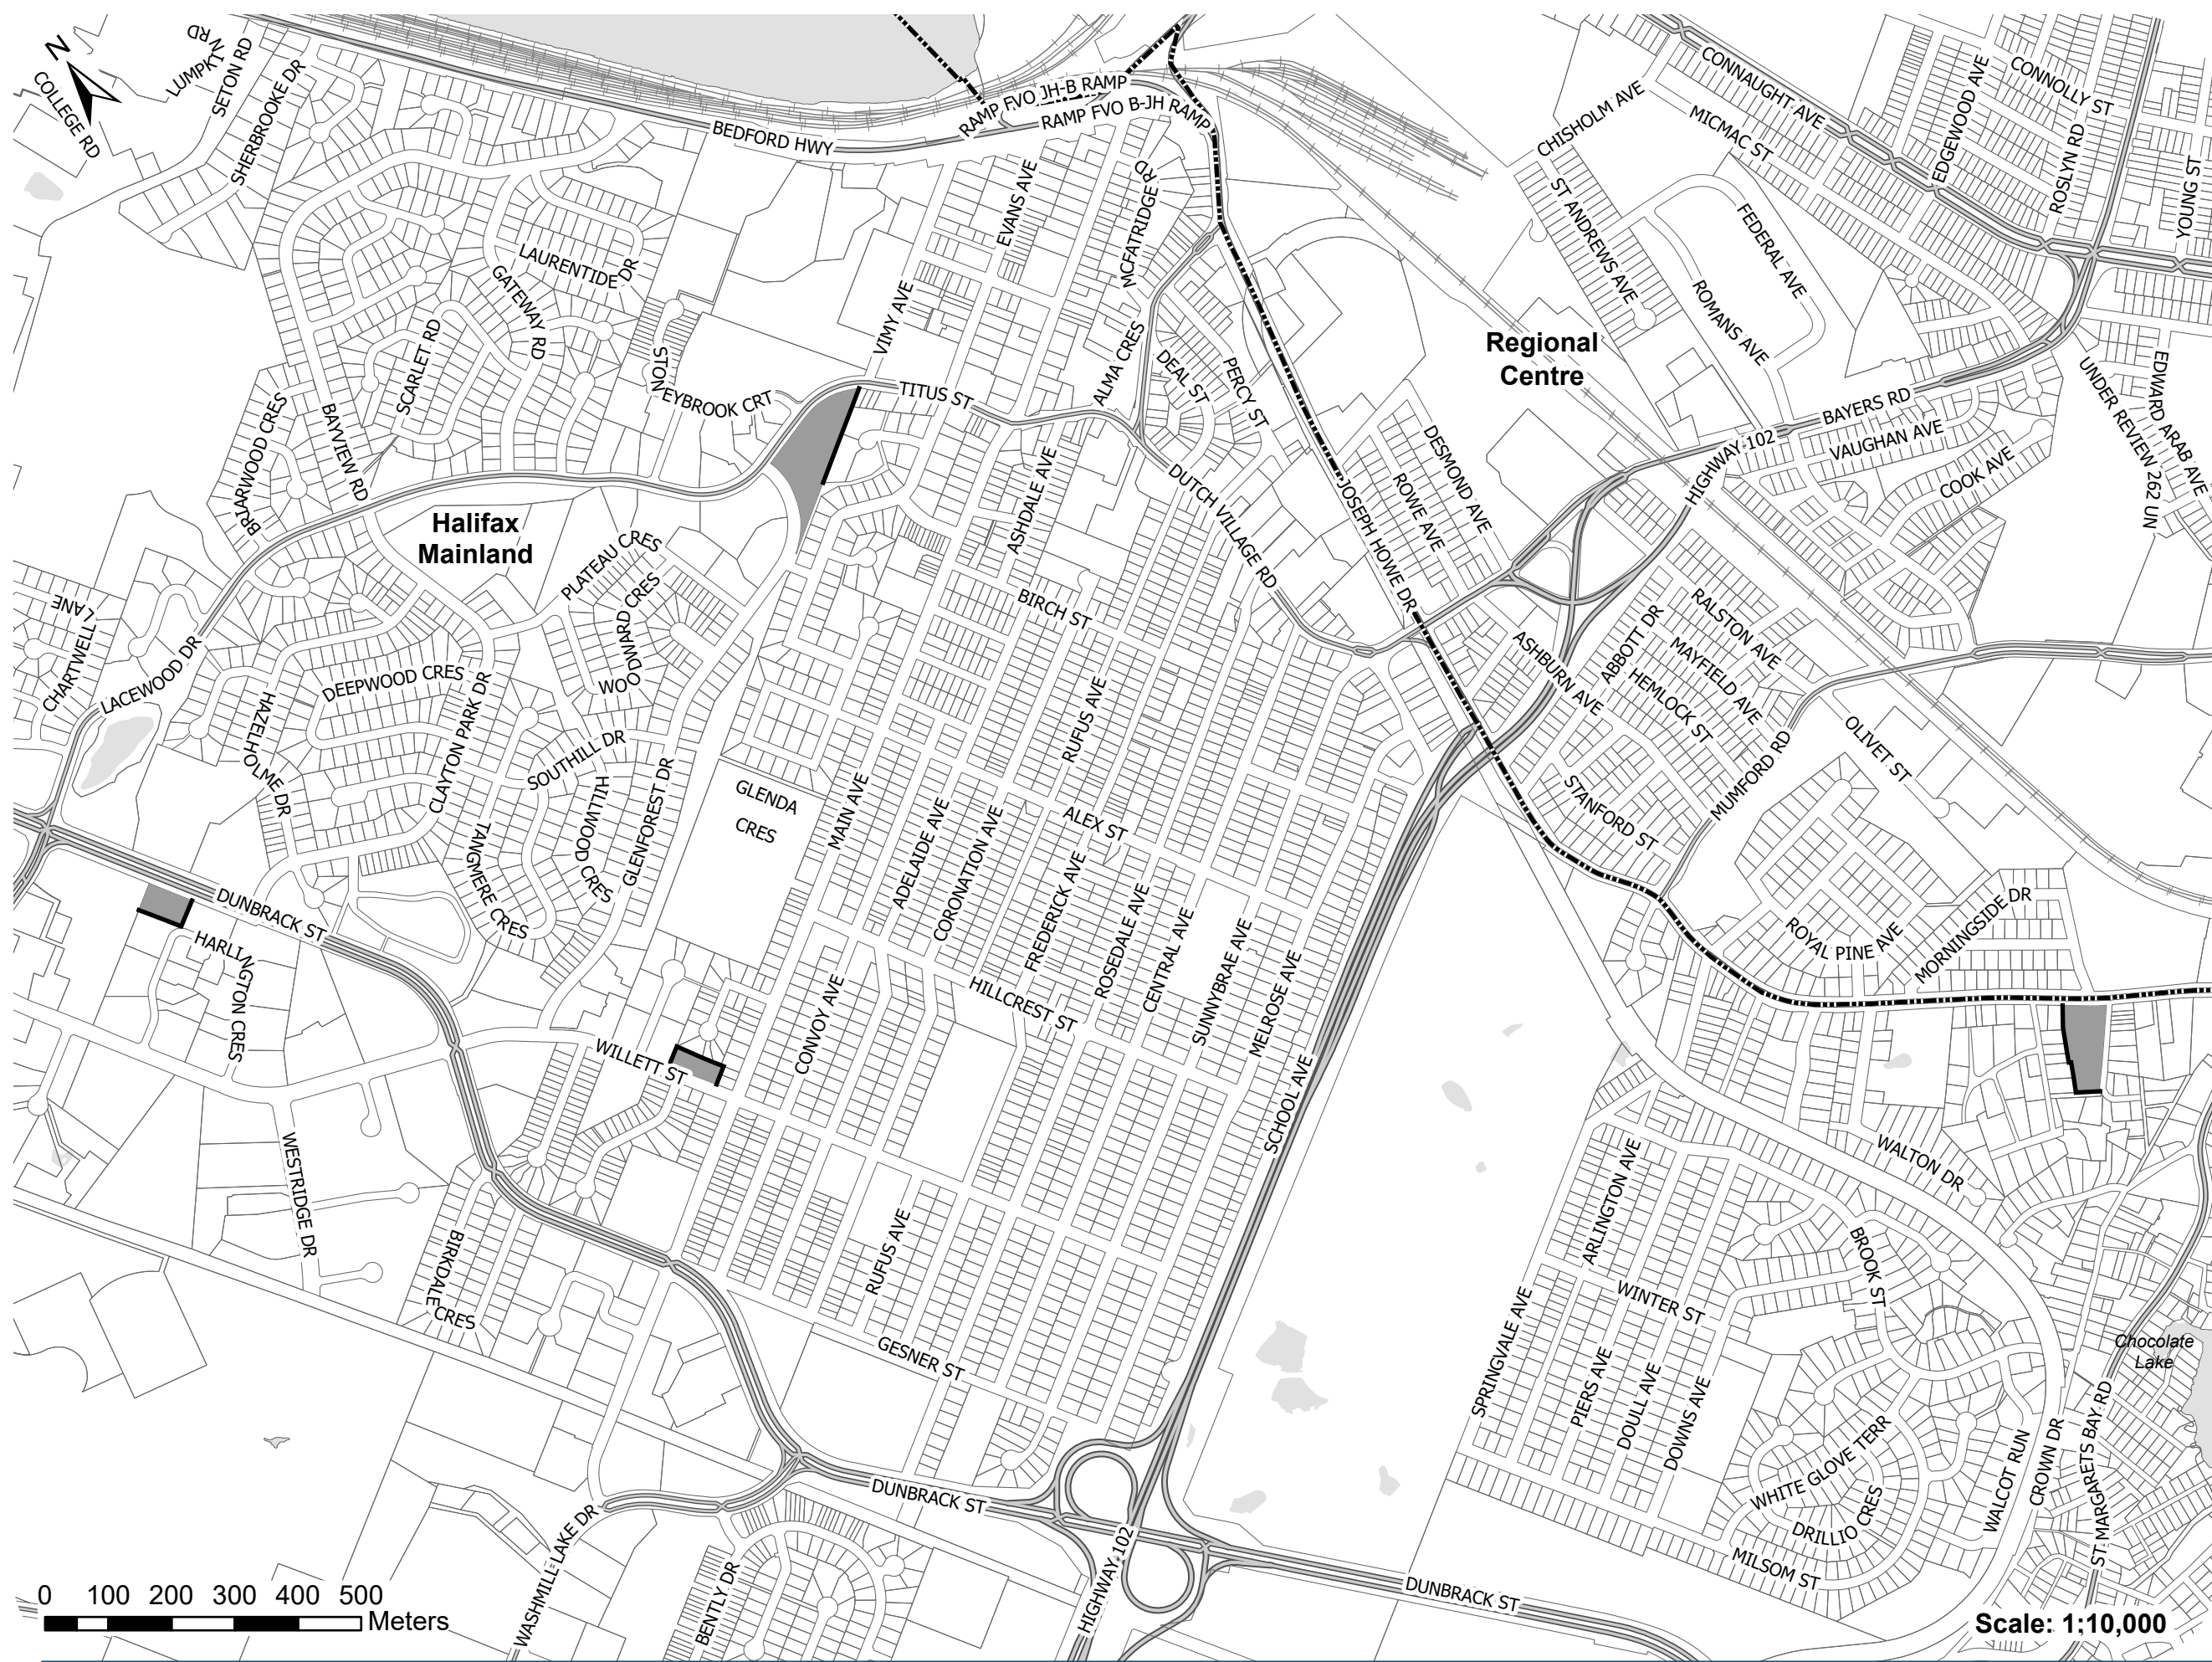

Suburban Housing Accelerator Land Use By-Law

SCH 4: Transition Lines

- Transition Line
- Suburban Housing Accelerator Land Use By-Law Boundary
- Other By-Law Boundaries

Prepared By: Halifax Regional Municipality
HRM does not guarantee the accuracy of any base map representation on this plan.

Scale: 1:10,000

Effective: 13 June 2024