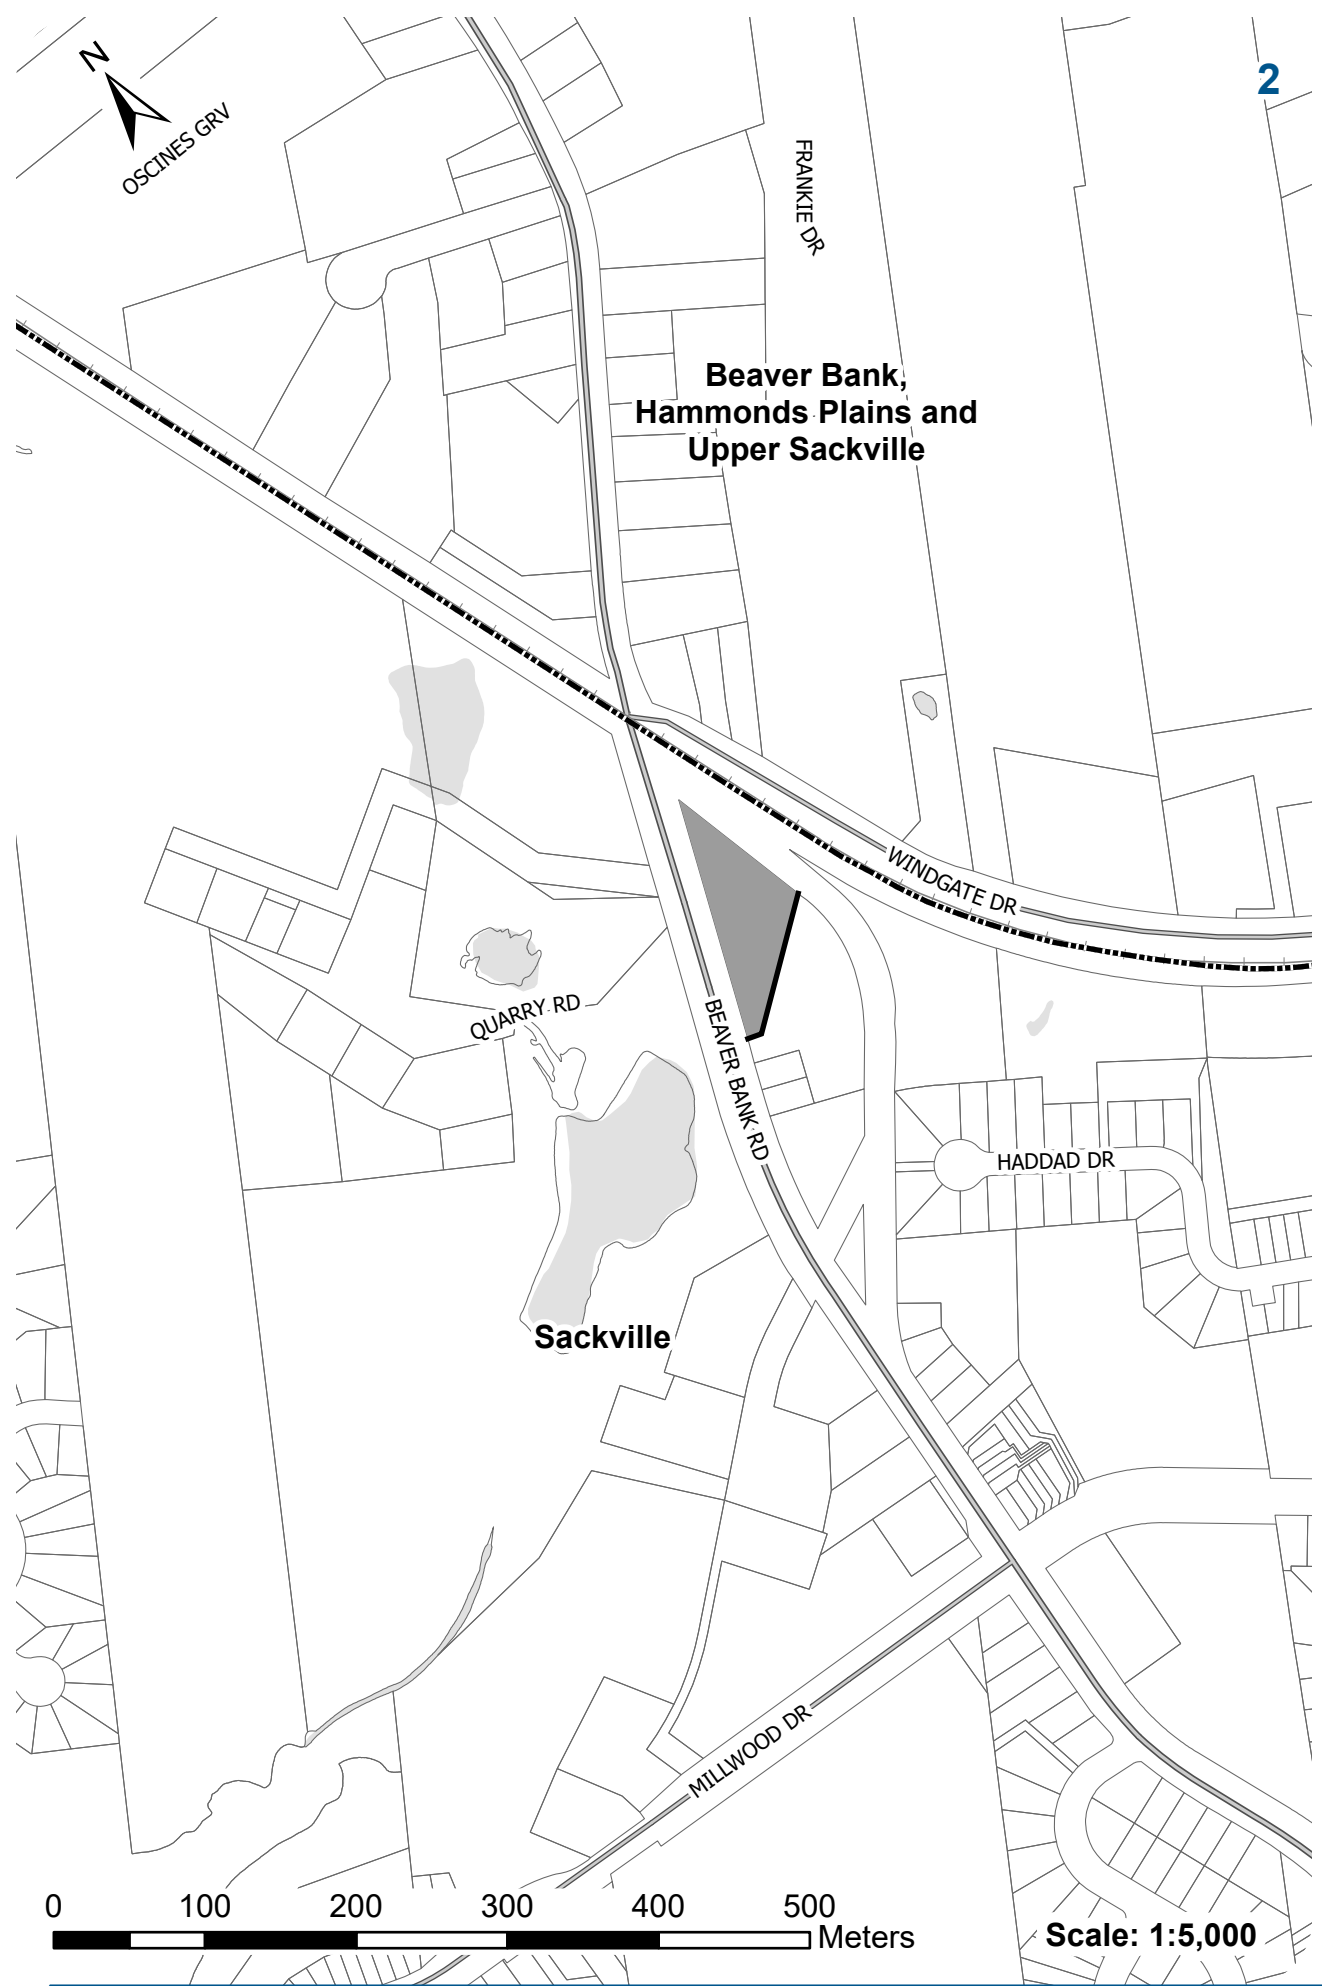

Suburban Housing Accelerator Land Use By-Law

SCH 4: Transition Lines

- Transition Line
- Suburban Housing Accelerator Land Use By-Law Boundary
- Other By-Law Boundaries

Planning Districts 14 & 17

Prepared By: Halifax Regional Municipality
HRM does not guarantee the accuracy of any base map representation on this plan.

Scale: 1:5,000