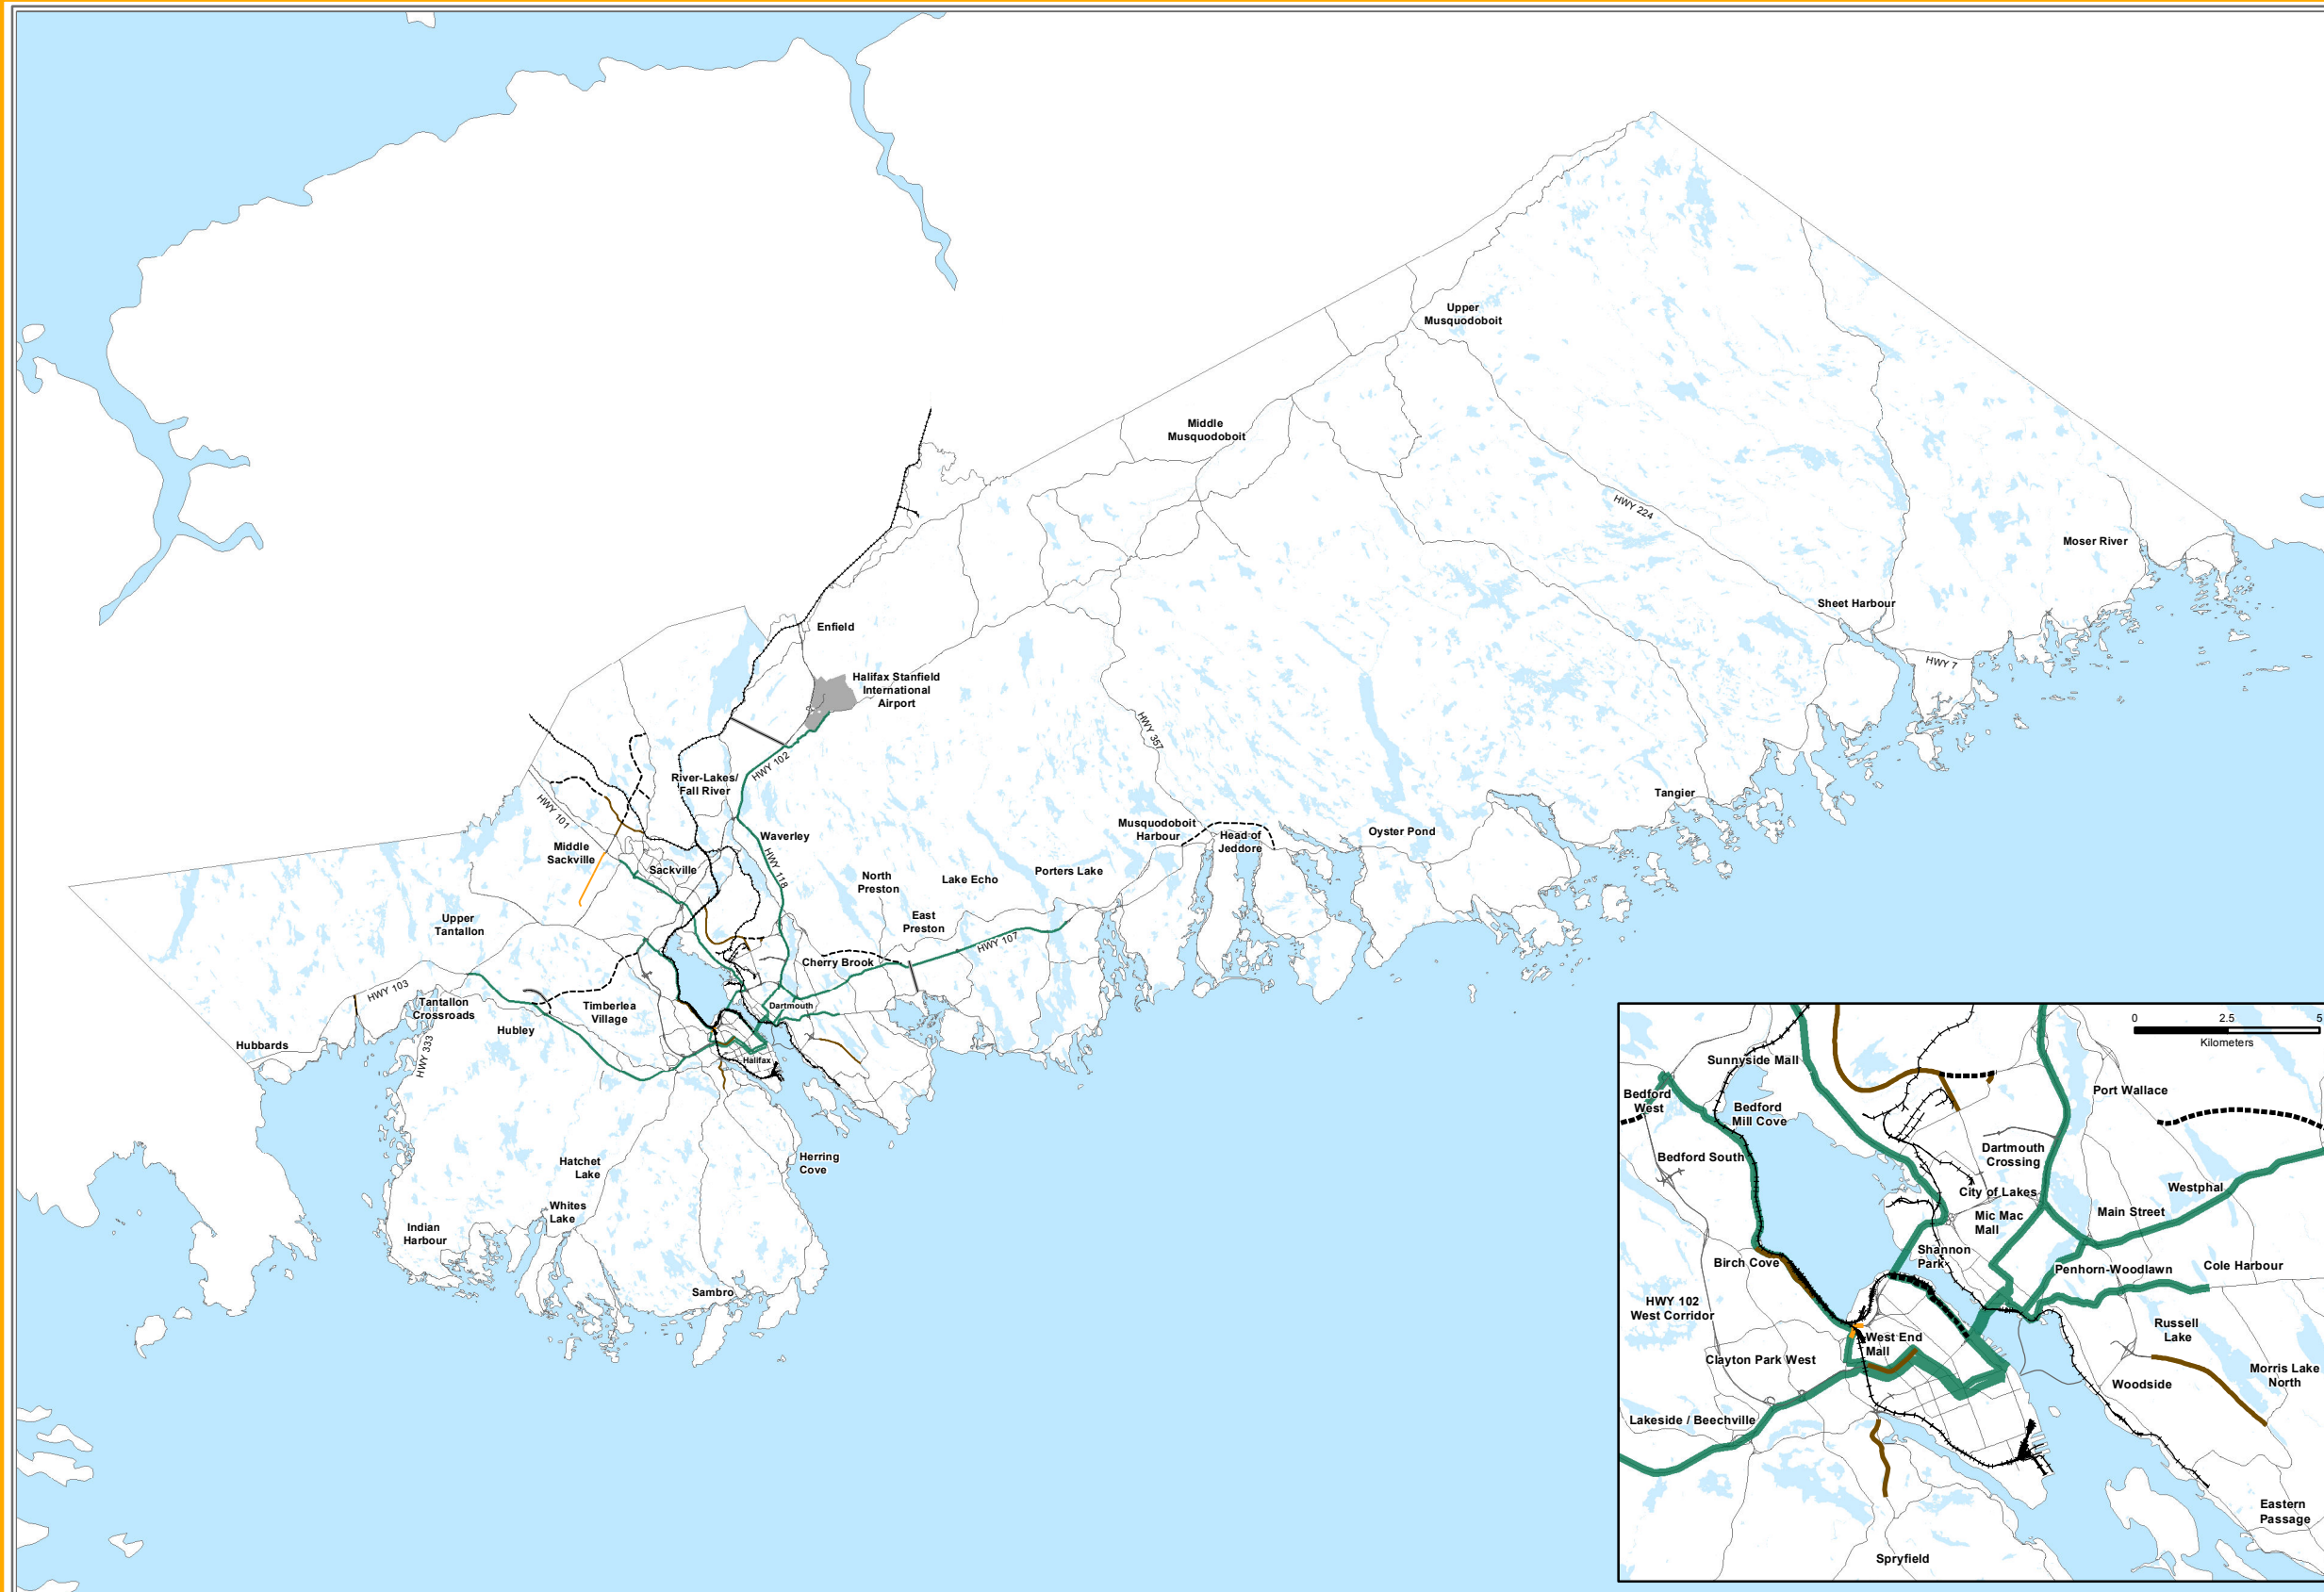

Map 6

Future Transit & Transportation

Legend

Future Major Roads

- Programmed
- Planned
- - - Future Potential
- Future Community Connection

Transit

- Commuter Express

Note: The transit routes shown are for illustrative purposes. The actual routes may vary from the locations shown.

The following is a graphical representation and although care has been taken to ensure the best possible quality, HRM does not guarantee the accuracy of this document.

Notes: This map demonstrates a vision to be implemented over the life of the Regional Plan, through various tools, subject to financial ability and community interest.