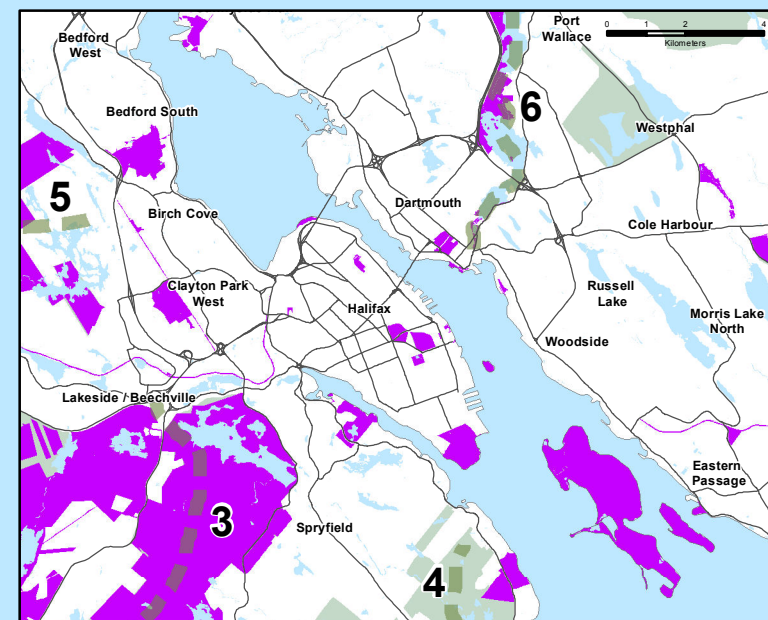

Map 4

Parks and Natural Corridors

Legend

-  Proposed Regional Parks
-  Existing Regional Parks
-  Open Space and Natural Resource Network
-  Operational Non-Designated Parks and Reserve
-  Natural Corridors
-  Major Roads / Highways

The following is a graphical representation and although care has been taken to ensure the best possible quality, HRM does not guarantee the accuracy of this document.

Notes: This map demonstrates a vision to be implemented over the life of the Regional Plan, through various tools, subject to financial ability and community interest.