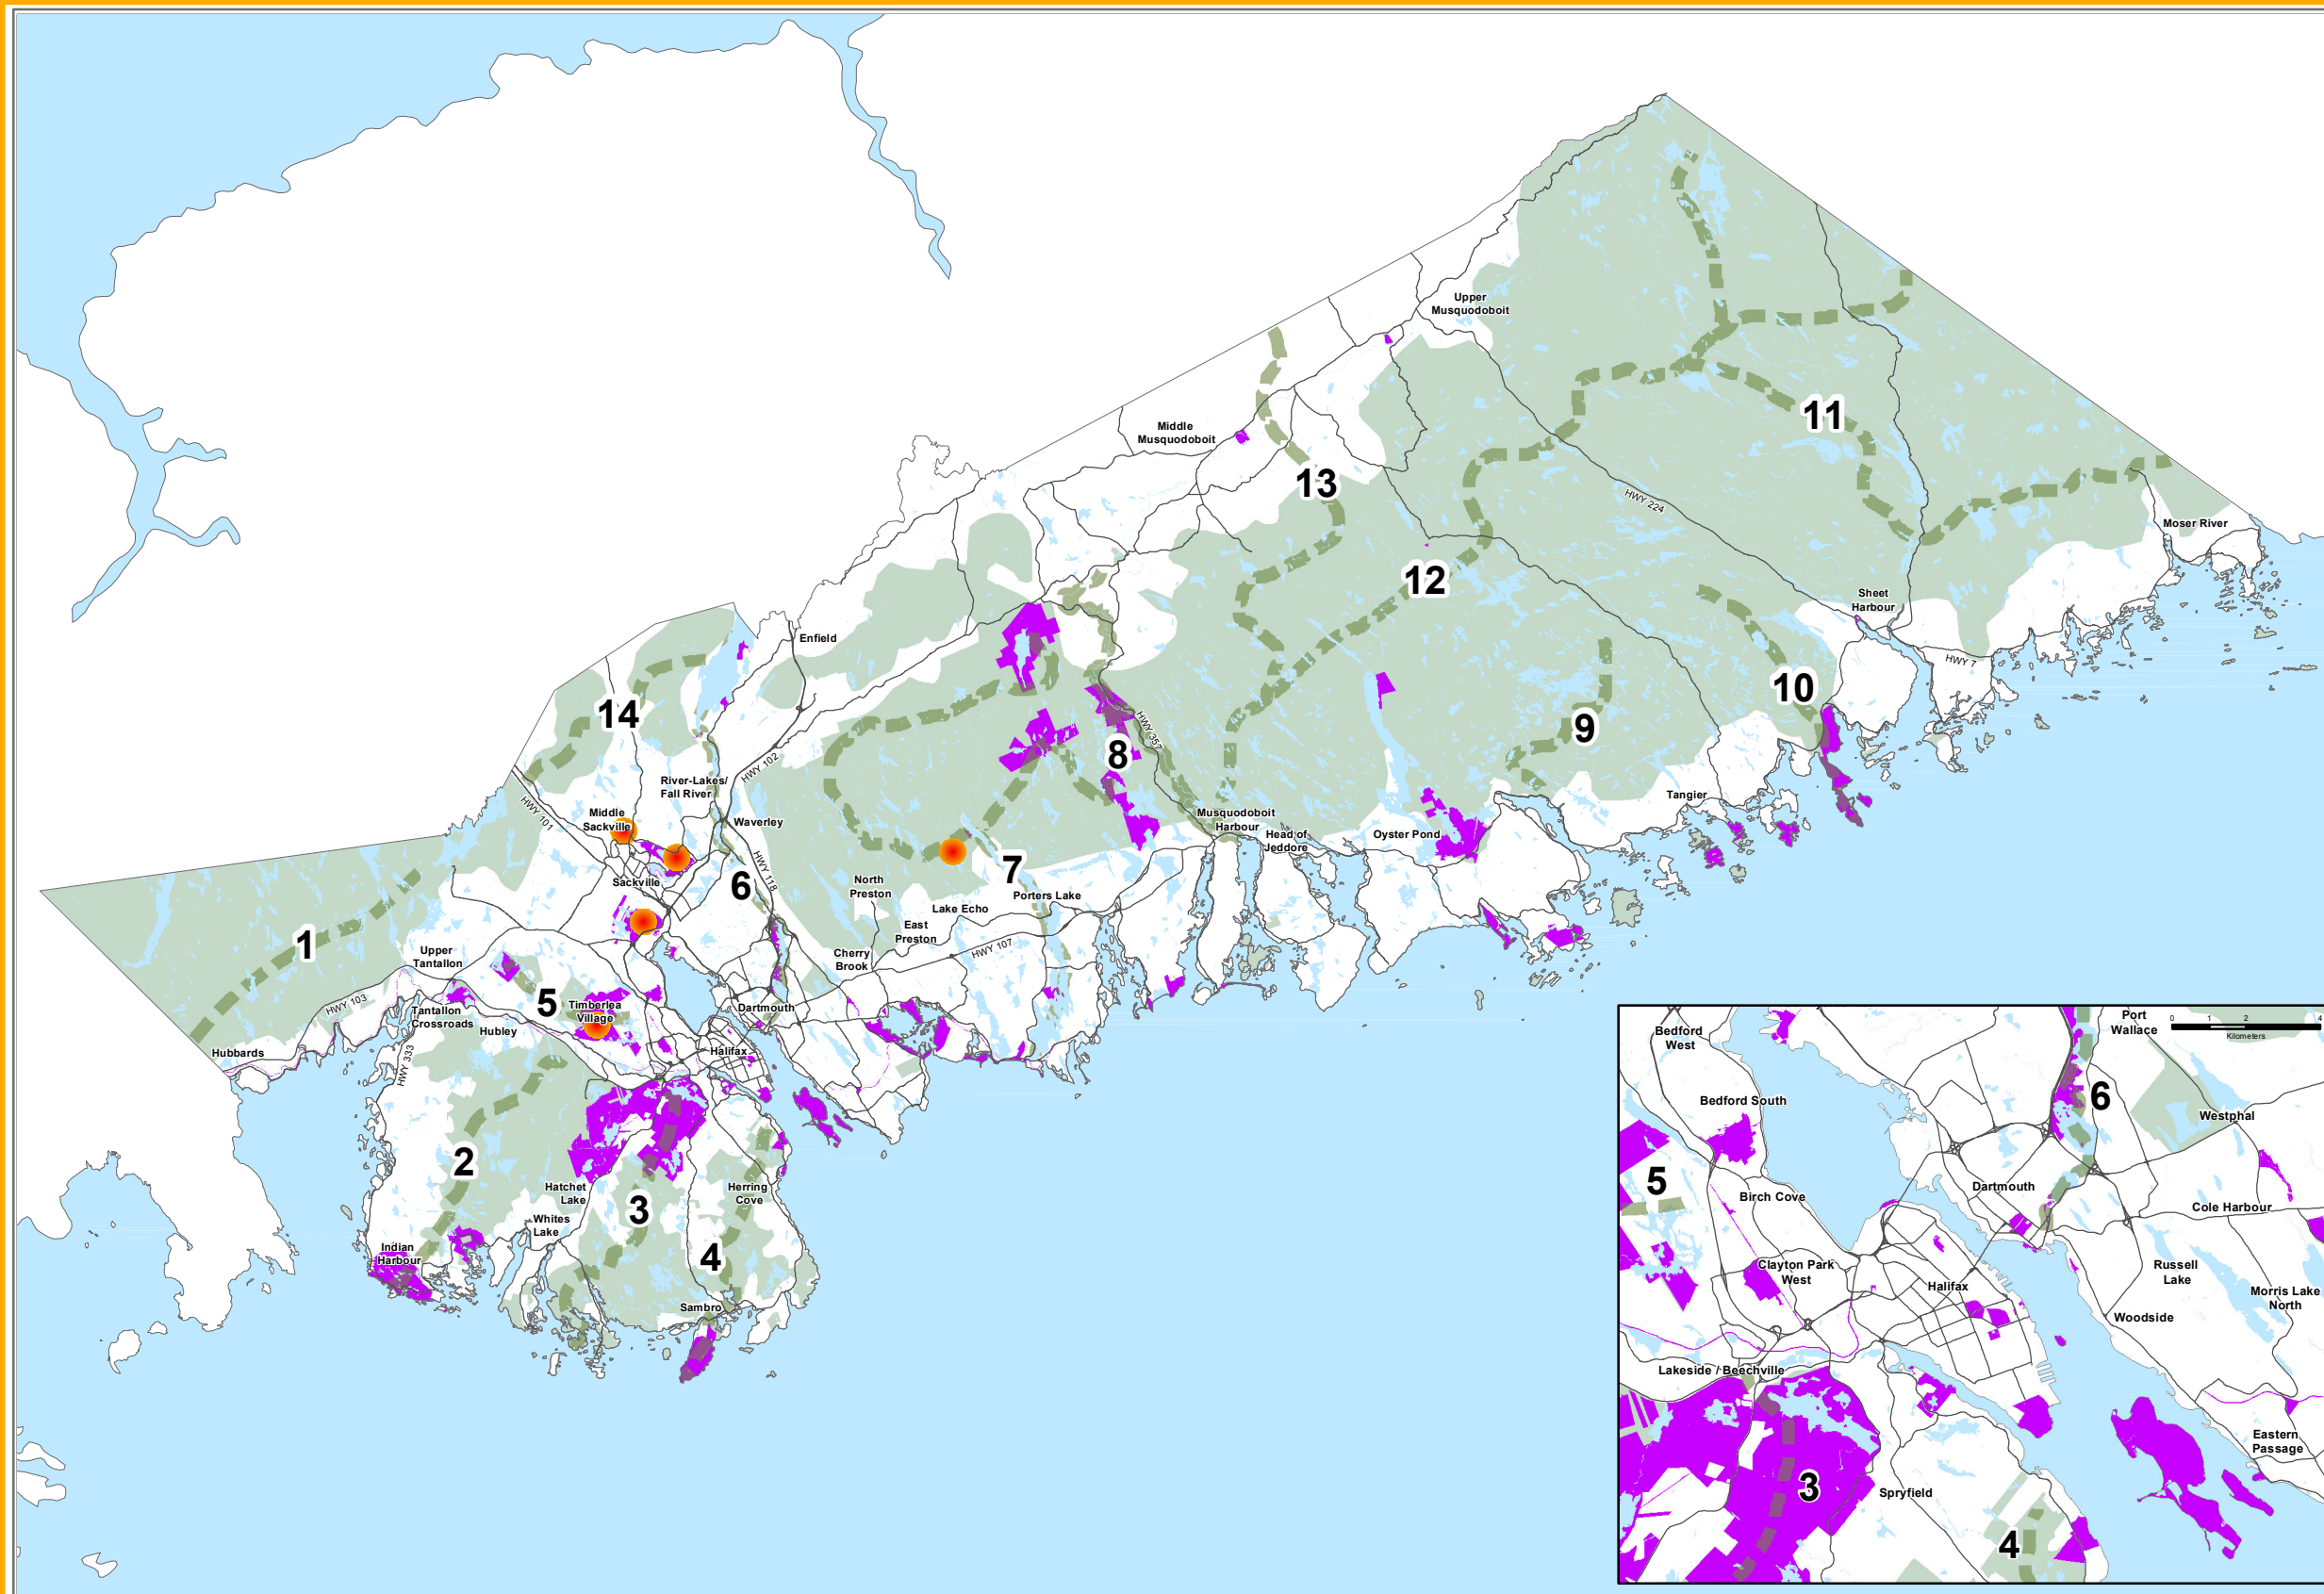

Map 4

Parks and Natural Corridors

Legend

-  Proposed Regional Parks
-  Existing Regional Parks
-  Open Space and Natural Resource Network
-  Operational Non-Designated Parks and Reserve
-  Natural Corridors
-  Major Roads / Highways

The following is a graphical representation and although care has been taken to ensure the best possible quality, HRM does not guarantee the accuracy of this document.

Notes: This map demonstrates a vision to be implemented over the life of the Regional Plan, through various tools, subject to financial ability and community interest.