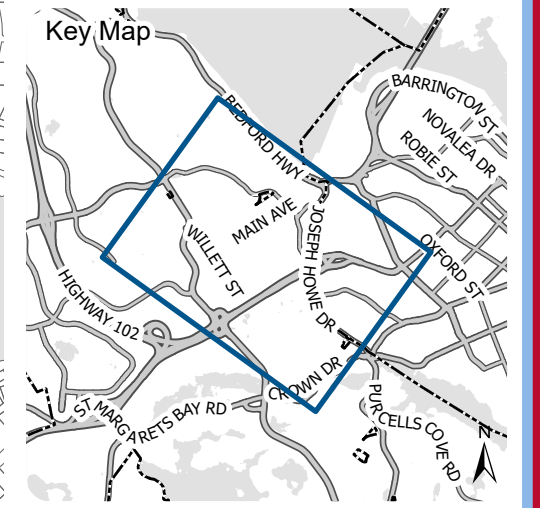

MAP 1: Designation Boundaries

-  Housing Accelerator
-  Suburban Housing Accelerator
Secondary Municipal
Planning Strategy Boundary
-  Other Plan Area Boundaries

Scale: 1:11,000

Prepared By: Halifax Regional Municipality
HRM does not guarantee the accuracy of any base
map representation on this plan.

MAP 1: Designation Boundaries

- HA** Housing Accelerator
-  Suburban Housing Accelerator Secondary Municipal Planning Strategy Boundary
-  Other Plan Area Boundaries

Scale: 1:10,000

Prepared By: Halifax Regional Municipality
HRM does not guarantee the accuracy of any base map representation on this plan.

MAP 1: Designation Boundaries

-  Housing Accelerator
-  Suburban Housing Accelerator
Secondary Municipal
Planning Strategy Boundary
-  Other Plan Area Boundaries

Scale: 1:12,000

Prepared By: Halifax Regional Municipality
HRM does not guarantee the accuracy of any base
map representation on this plan.

MAP 1: Designation Boundaries

-  Housing Accelerator
-  Suburban Housing Accelerator
Secondary Municipal
Planning Strategy Boundary
-  Other Plan Area Boundaries

Prepared By: Halifax Regional Municipality
HRM does not guarantee the accuracy of any base
map representation on this plan.