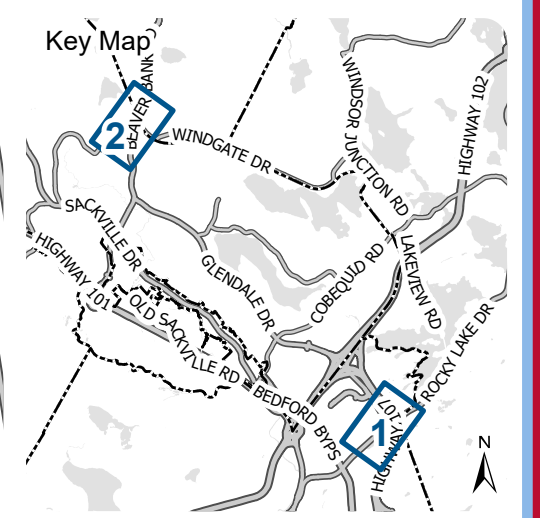

MAP 1: Designation Boundaries

-  Housing Accelerator
-  Suburban Housing Accelerator
Secondary Municipal
Planning Strategy Boundary
-  Other Plan Area Boundaries

Scale: 1:11,000

Prepared By: Halifax Regional Municipality
HRM does not guarantee the accuracy of any base
map representation on this plan.

MAP 1: Designation Boundaries

- HA** Housing Accelerator
-  Suburban Housing Accelerator Secondary Municipal Planning Strategy Boundary
-  Other Plan Area Boundaries

Scale: 1:10,000

Prepared By: Halifax Regional Municipality
HRM does not guarantee the accuracy of any base map representation on this plan.

MAP 1: Designation Boundaries

-  Housing Accelerator
-  Suburban Housing Accelerator
Secondary Municipal
Planning Strategy Boundary
-  Other Plan Area Boundaries

Scale: 1:12,000

Prepared By: Halifax Regional Municipality
HRM does not guarantee the accuracy of any base
map representation on this plan.

MAP 1: Designation Boundaries

-  Housing Accelerator
-  Suburban Housing Accelerator
Secondary Municipal
Planning Strategy Boundary
-  Other Plan Area Boundaries

Prepared By: Halifax Regional Municipality
HRM does not guarantee the accuracy of any base
map representation on this plan.