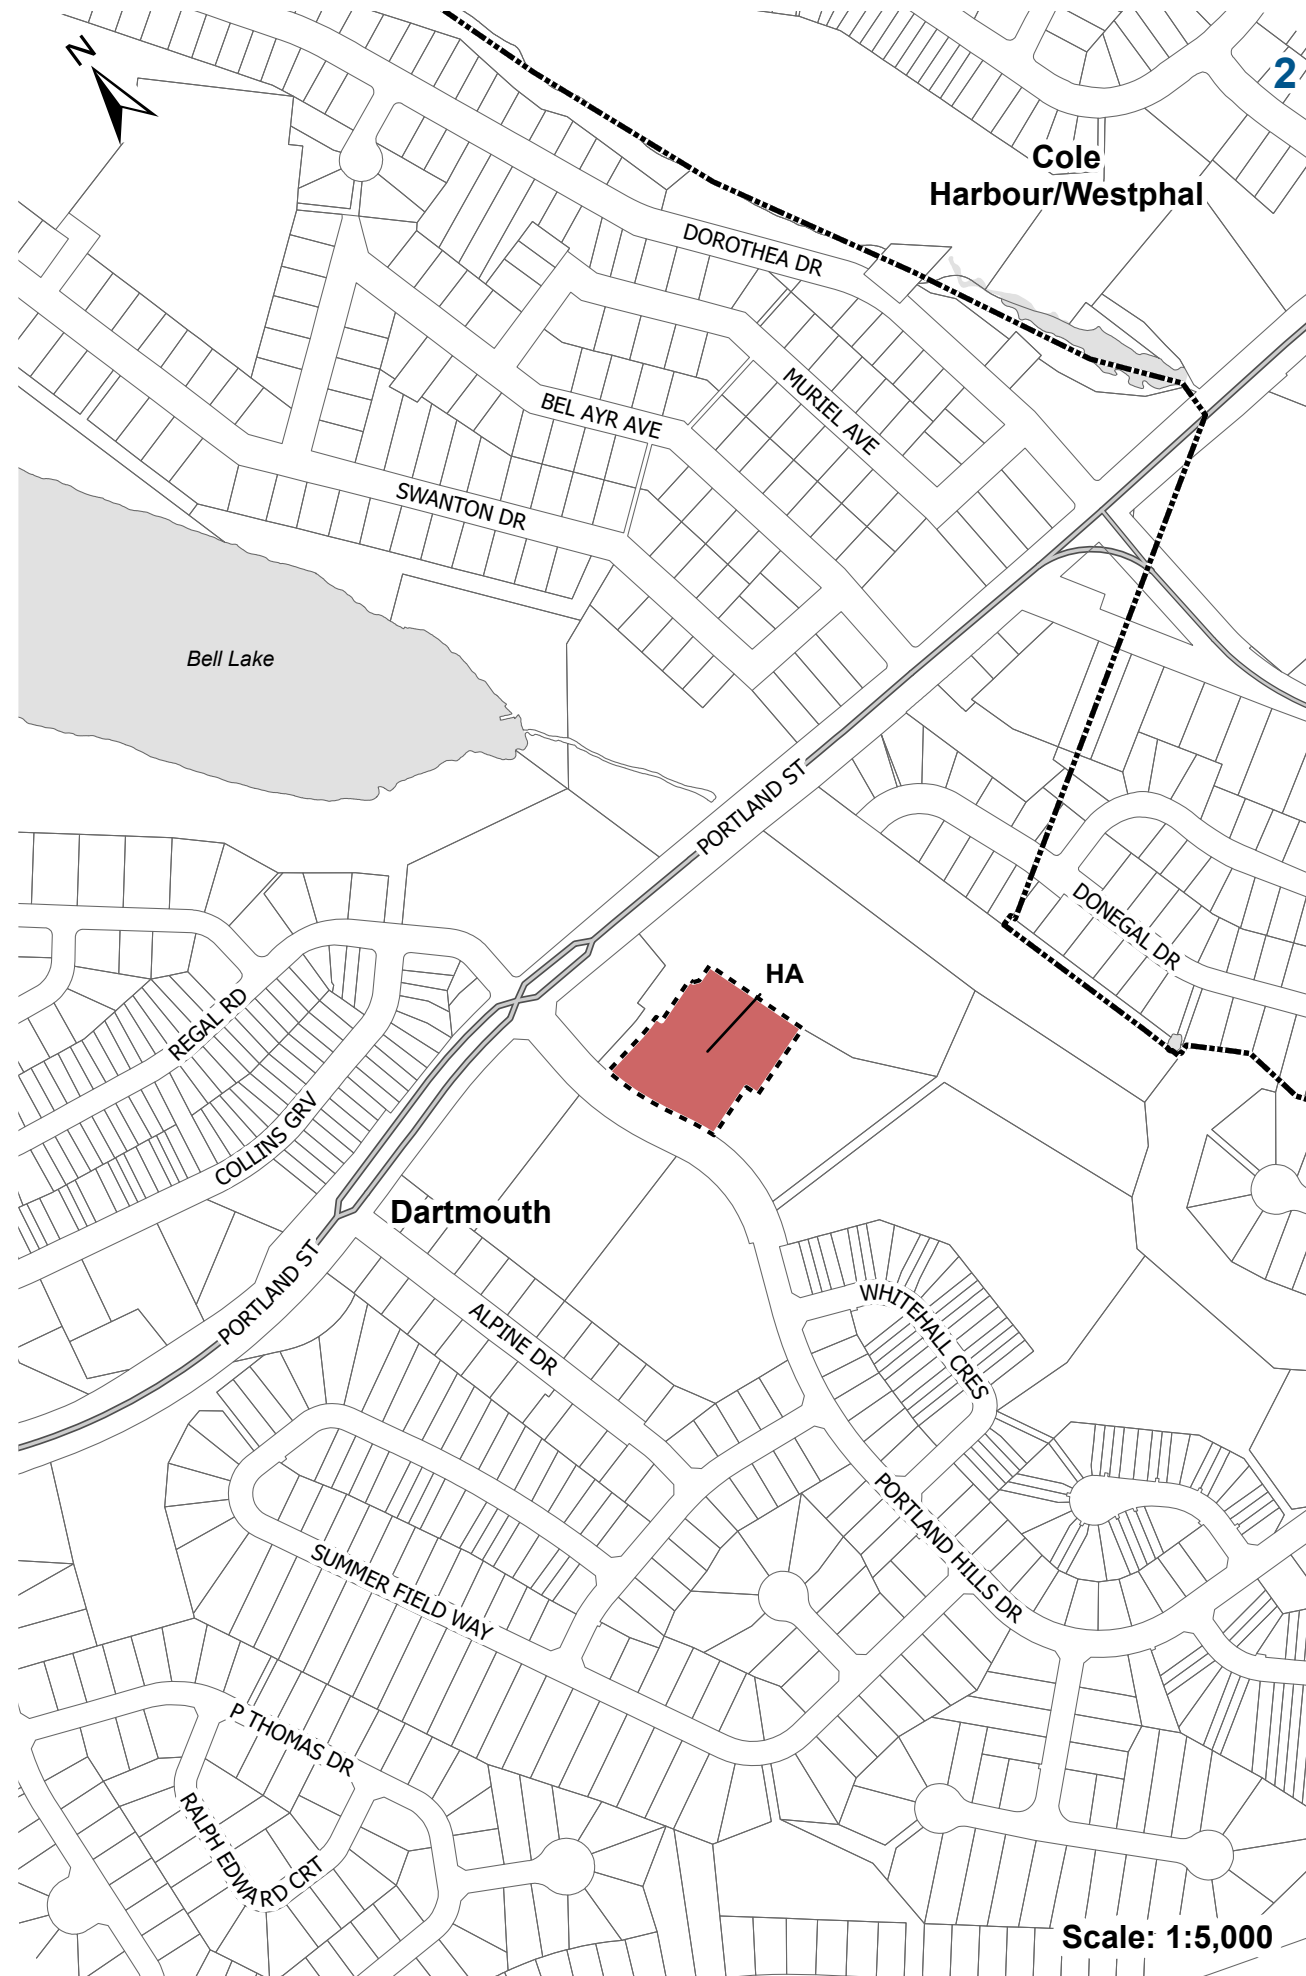

MAP 1: Designation Boundaries

-  Housing Accelerator
-  Suburban Housing Accelerator
Secondary Municipal
Planning Strategy Boundary
-  Other Plan Area Boundaries

Scale: 1:11,000

Prepared By: Halifax Regional Municipality
HRM does not guarantee the accuracy of any base
map representation on this plan.

MAP 1: Designation Boundaries

- HA** Housing Accelerator
-  Suburban Housing Accelerator Secondary Municipal Planning Strategy Boundary
-  Other Plan Area Boundaries

Scale: 1:10,000

Prepared By: Halifax Regional Municipality
HRM does not guarantee the accuracy of any base map representation on this plan.

MAP 1: Designation Boundaries

-  Housing Accelerator
-  Suburban Housing Accelerator
Secondary Municipal
Planning Strategy Boundary
-  Other Plan Area Boundaries

Prepared By: Halifax Regional Municipality
HRM does not guarantee the accuracy of any base
map representation on this plan.

MAP 1: Designation Boundaries

- HA Housing Accelerator
- Suburban Housing Accelerator Secondary Municipal Planning Strategy Boundary
- Other Plan Area Boundaries

Scale: 1:10,000

Scale: 1:5,000

Prepared By: Halifax Regional Municipality
HRM does not guarantee the accuracy of any base map representation on this plan.