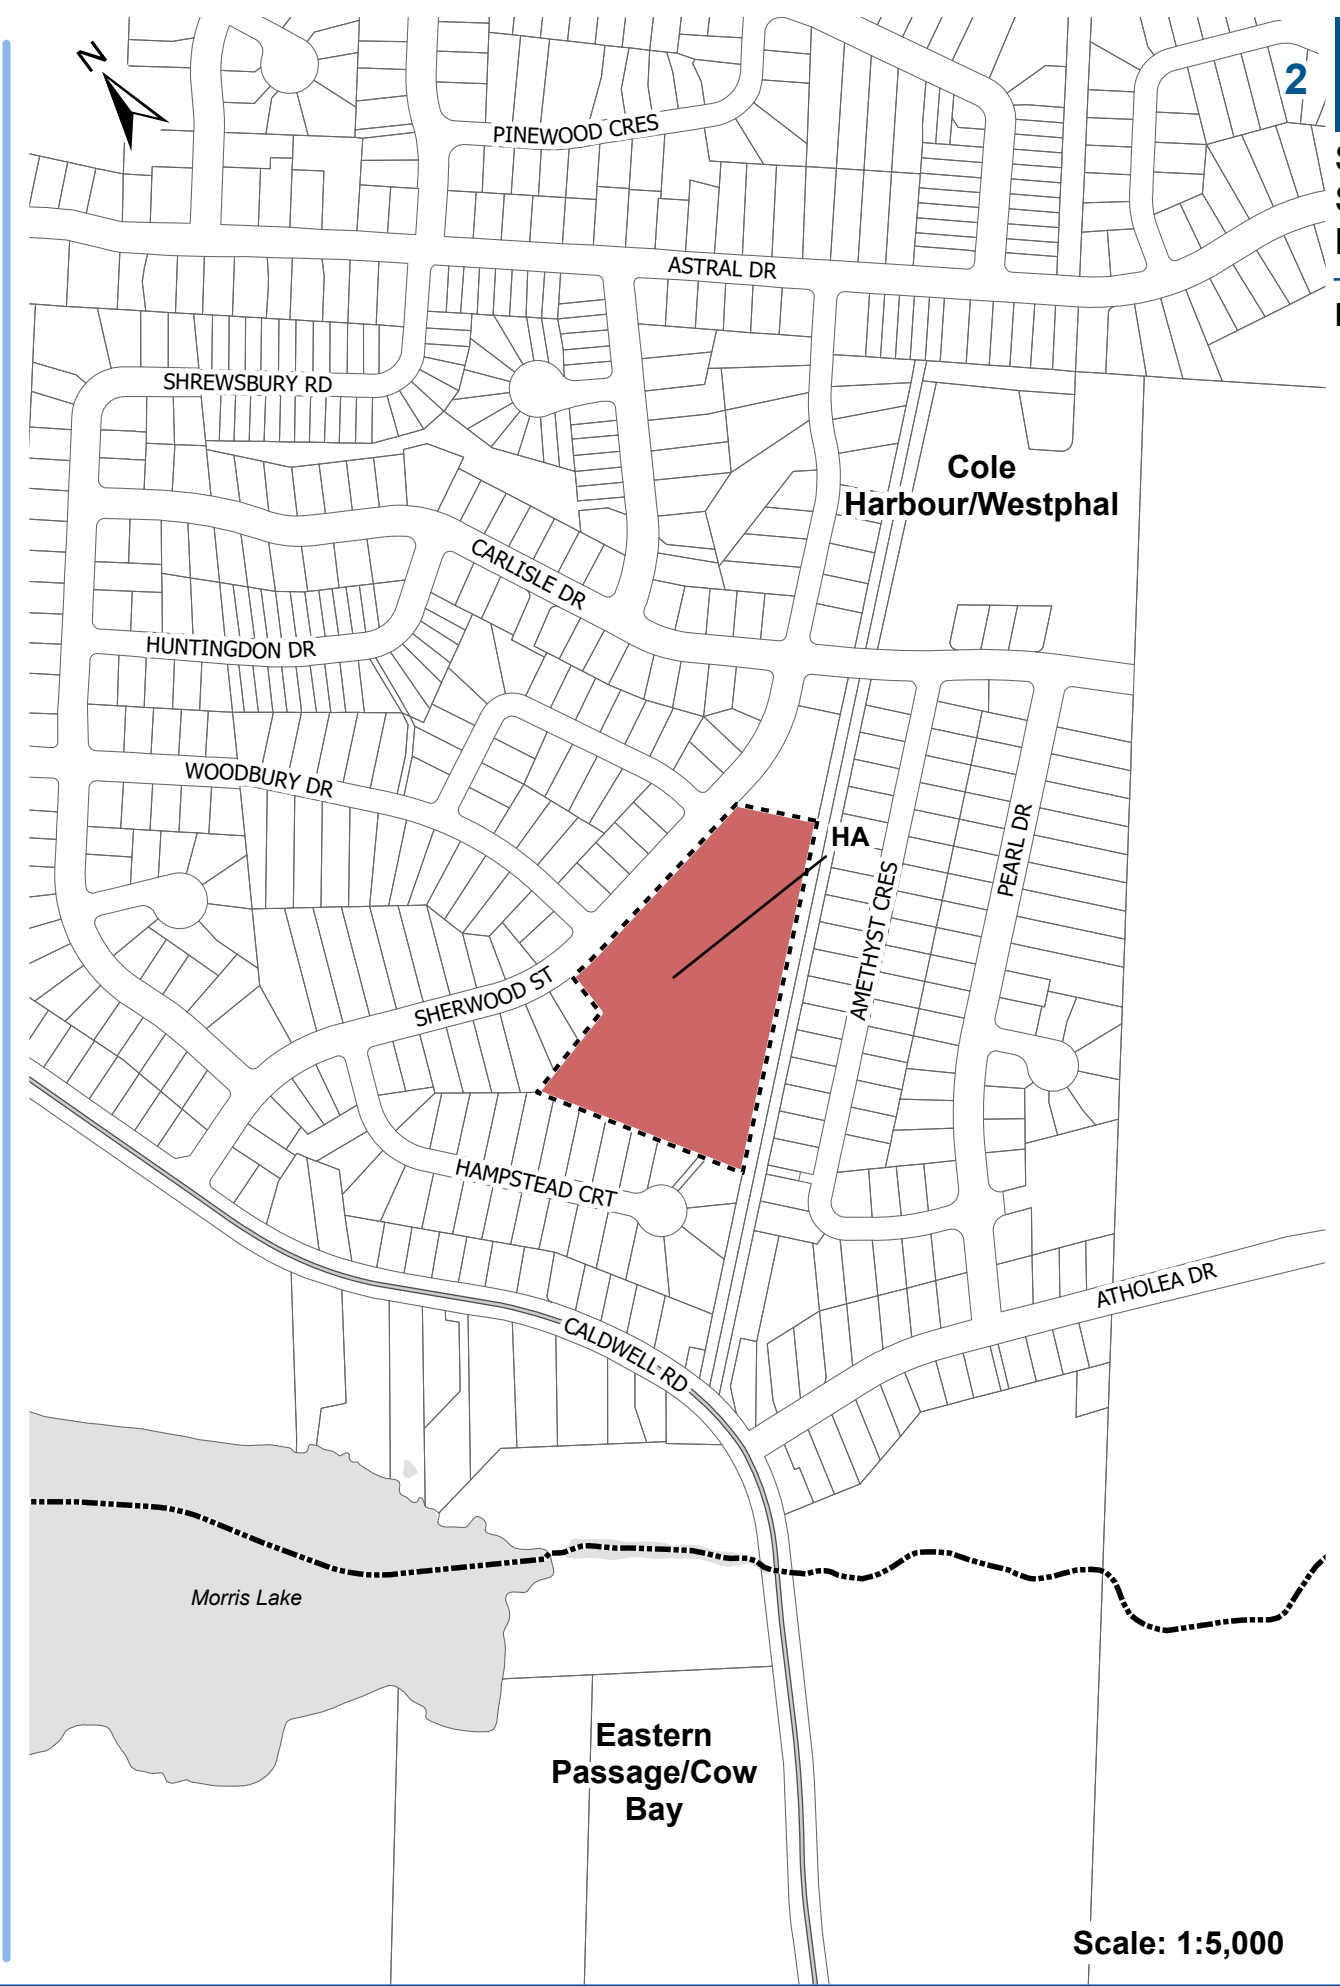

MAP 1: Designation Boundaries

- HA** Housing Accelerator
-  Suburban Housing Accelerator Secondary Municipal Planning Strategy Boundary
-  Other Plan Area Boundaries

Scale: 1:10,000

Prepared By: Halifax Regional Municipality
HRM does not guarantee the accuracy of any base map representation on this plan.

MAP 1: Designation Boundaries

-  Housing Accelerator
-  Suburban Housing Accelerator
Secondary Municipal
Planning Strategy Boundary
-  Other Plan Area Boundaries

Scale: 1:12,000

Prepared By: Halifax Regional Municipality
HRM does not guarantee the accuracy of any base
map representation on this plan.

MAP 1: Designation Boundaries

-  Housing Accelerator
-  Suburban Housing Accelerator
Secondary Municipal
Planning Strategy Boundary
-  Other Plan Area Boundaries

Prepared By: Halifax Regional Municipality
HRM does not guarantee the accuracy of any base
map representation on this plan.

MAP 1: Designation Boundaries

- HA Housing Accelerator
- Suburban Housing Accelerator Secondary Municipal Planning Strategy Boundary
- Other Plan Area Boundaries

Scale: 1:10,000

Scale: 1:5,000

Prepared By: Halifax Regional Municipality
HRM does not guarantee the accuracy of any base map representation on this plan.