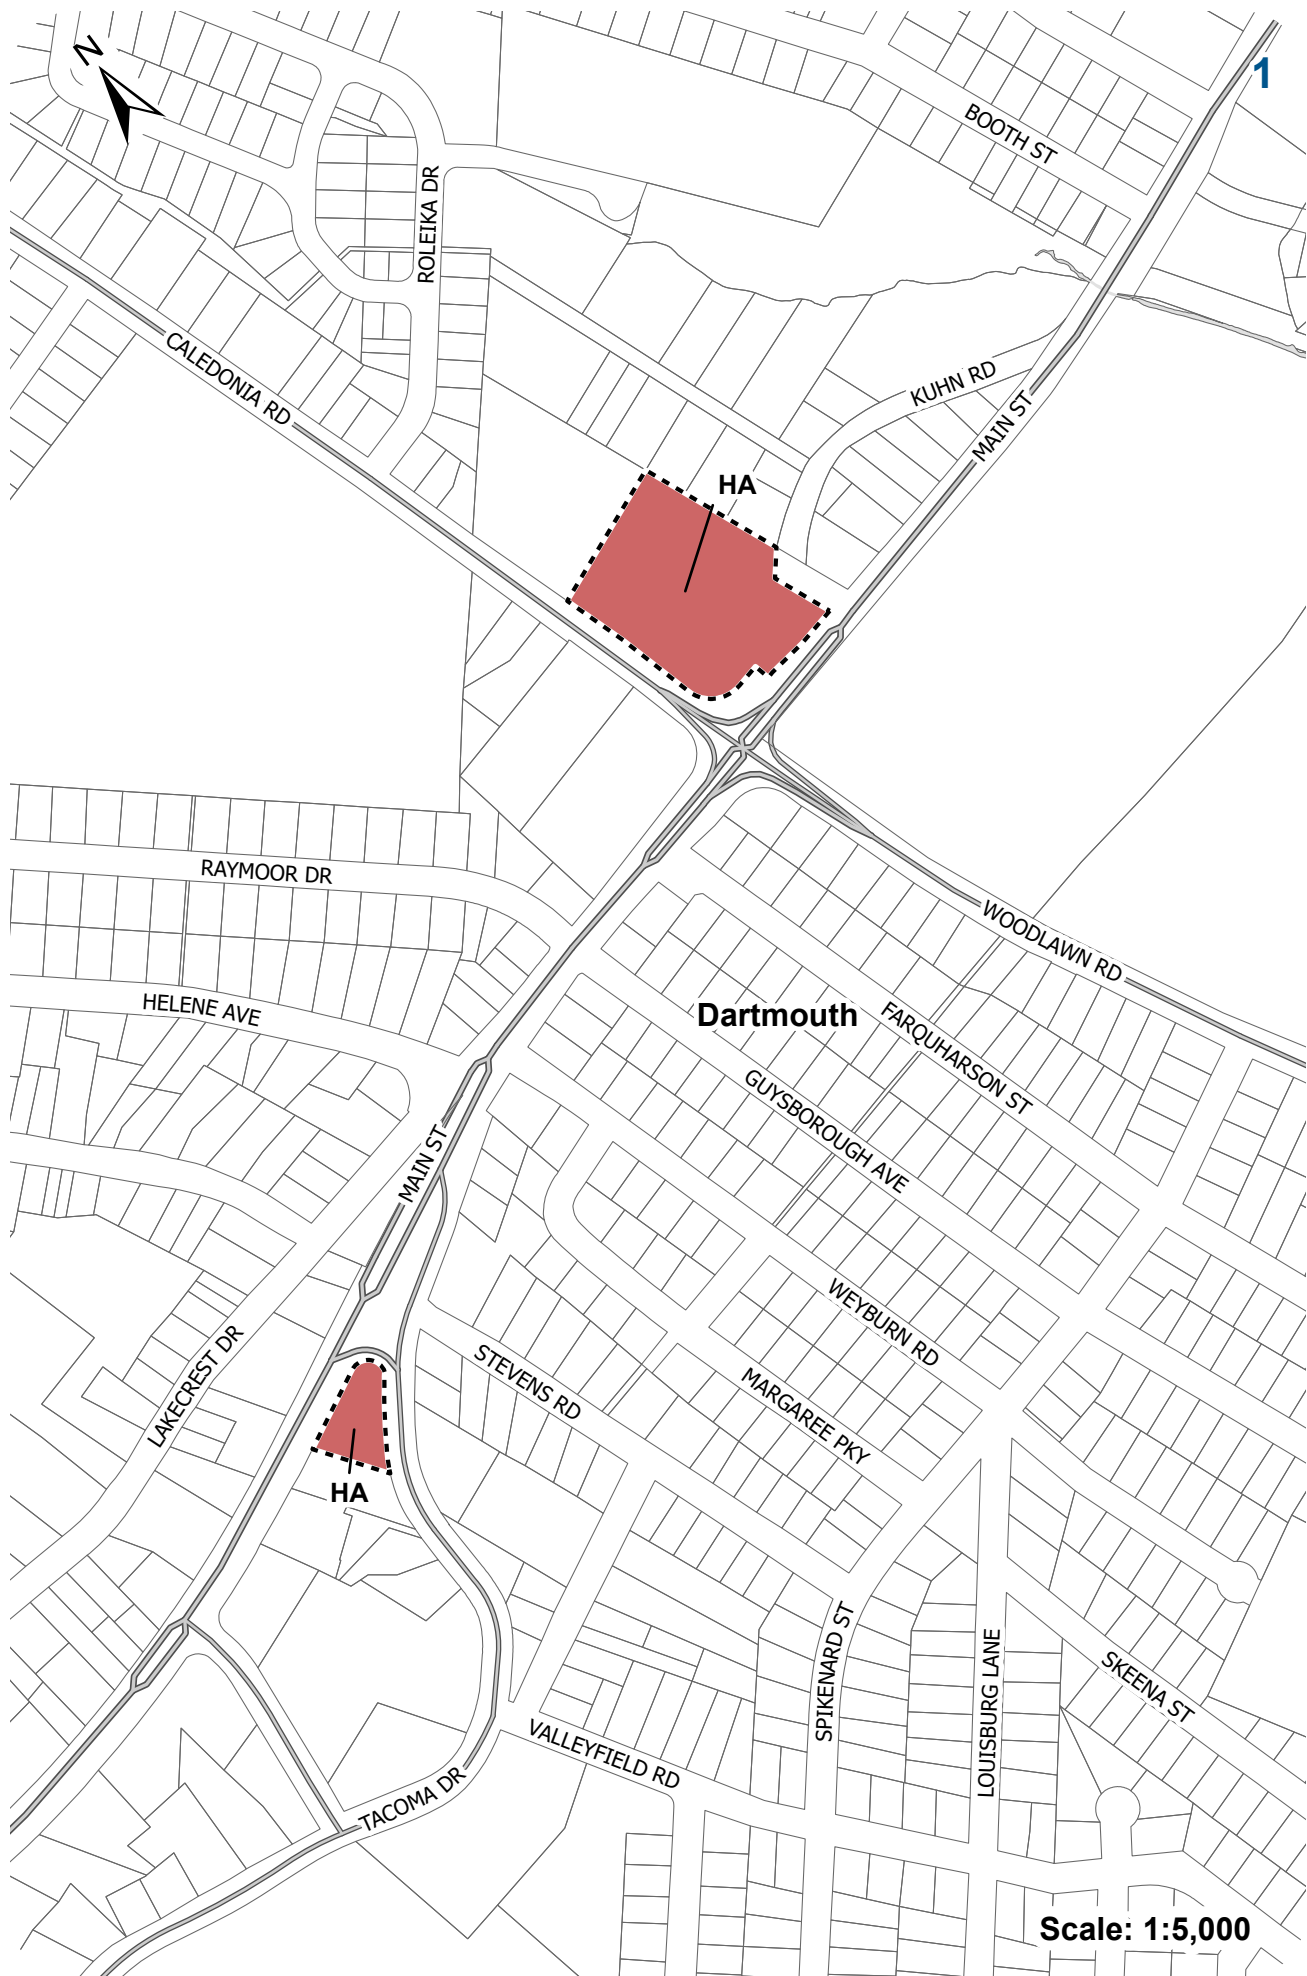

MAP 1: Designation Boundaries

-  Housing Accelerator
-  Suburban Housing Accelerator
Secondary Municipal
Planning Strategy Boundary
-  Other Plan Area Boundaries

Scale: 1:11,000

Prepared By: Halifax Regional Municipality
HRM does not guarantee the accuracy of any base
map representation on this plan.

MAP 1: Designation Boundaries

- HA** Housing Accelerator
-  Suburban Housing Accelerator Secondary Municipal Planning Strategy Boundary
-  Other Plan Area Boundaries

Scale: 1:10,000

Prepared By: Halifax Regional Municipality
HRM does not guarantee the accuracy of any base map representation on this plan.

MAP 1: Designation Boundaries

-  Housing Accelerator
-  Suburban Housing Accelerator
Secondary Municipal
Planning Strategy Boundary
-  Other Plan Area Boundaries

Prepared By: Halifax Regional Municipality
HRM does not guarantee the accuracy of any base
map representation on this plan.

MAP 1: Designation Boundaries

- HA Housing Accelerator
- Suburban Housing Accelerator Secondary Municipal Planning Strategy Boundary
- Other Plan Area Boundaries

Scale: 1:10,000

Scale: 1:5,000

Prepared By: Halifax Regional Municipality
HRM does not guarantee the accuracy of any base map representation on this plan.