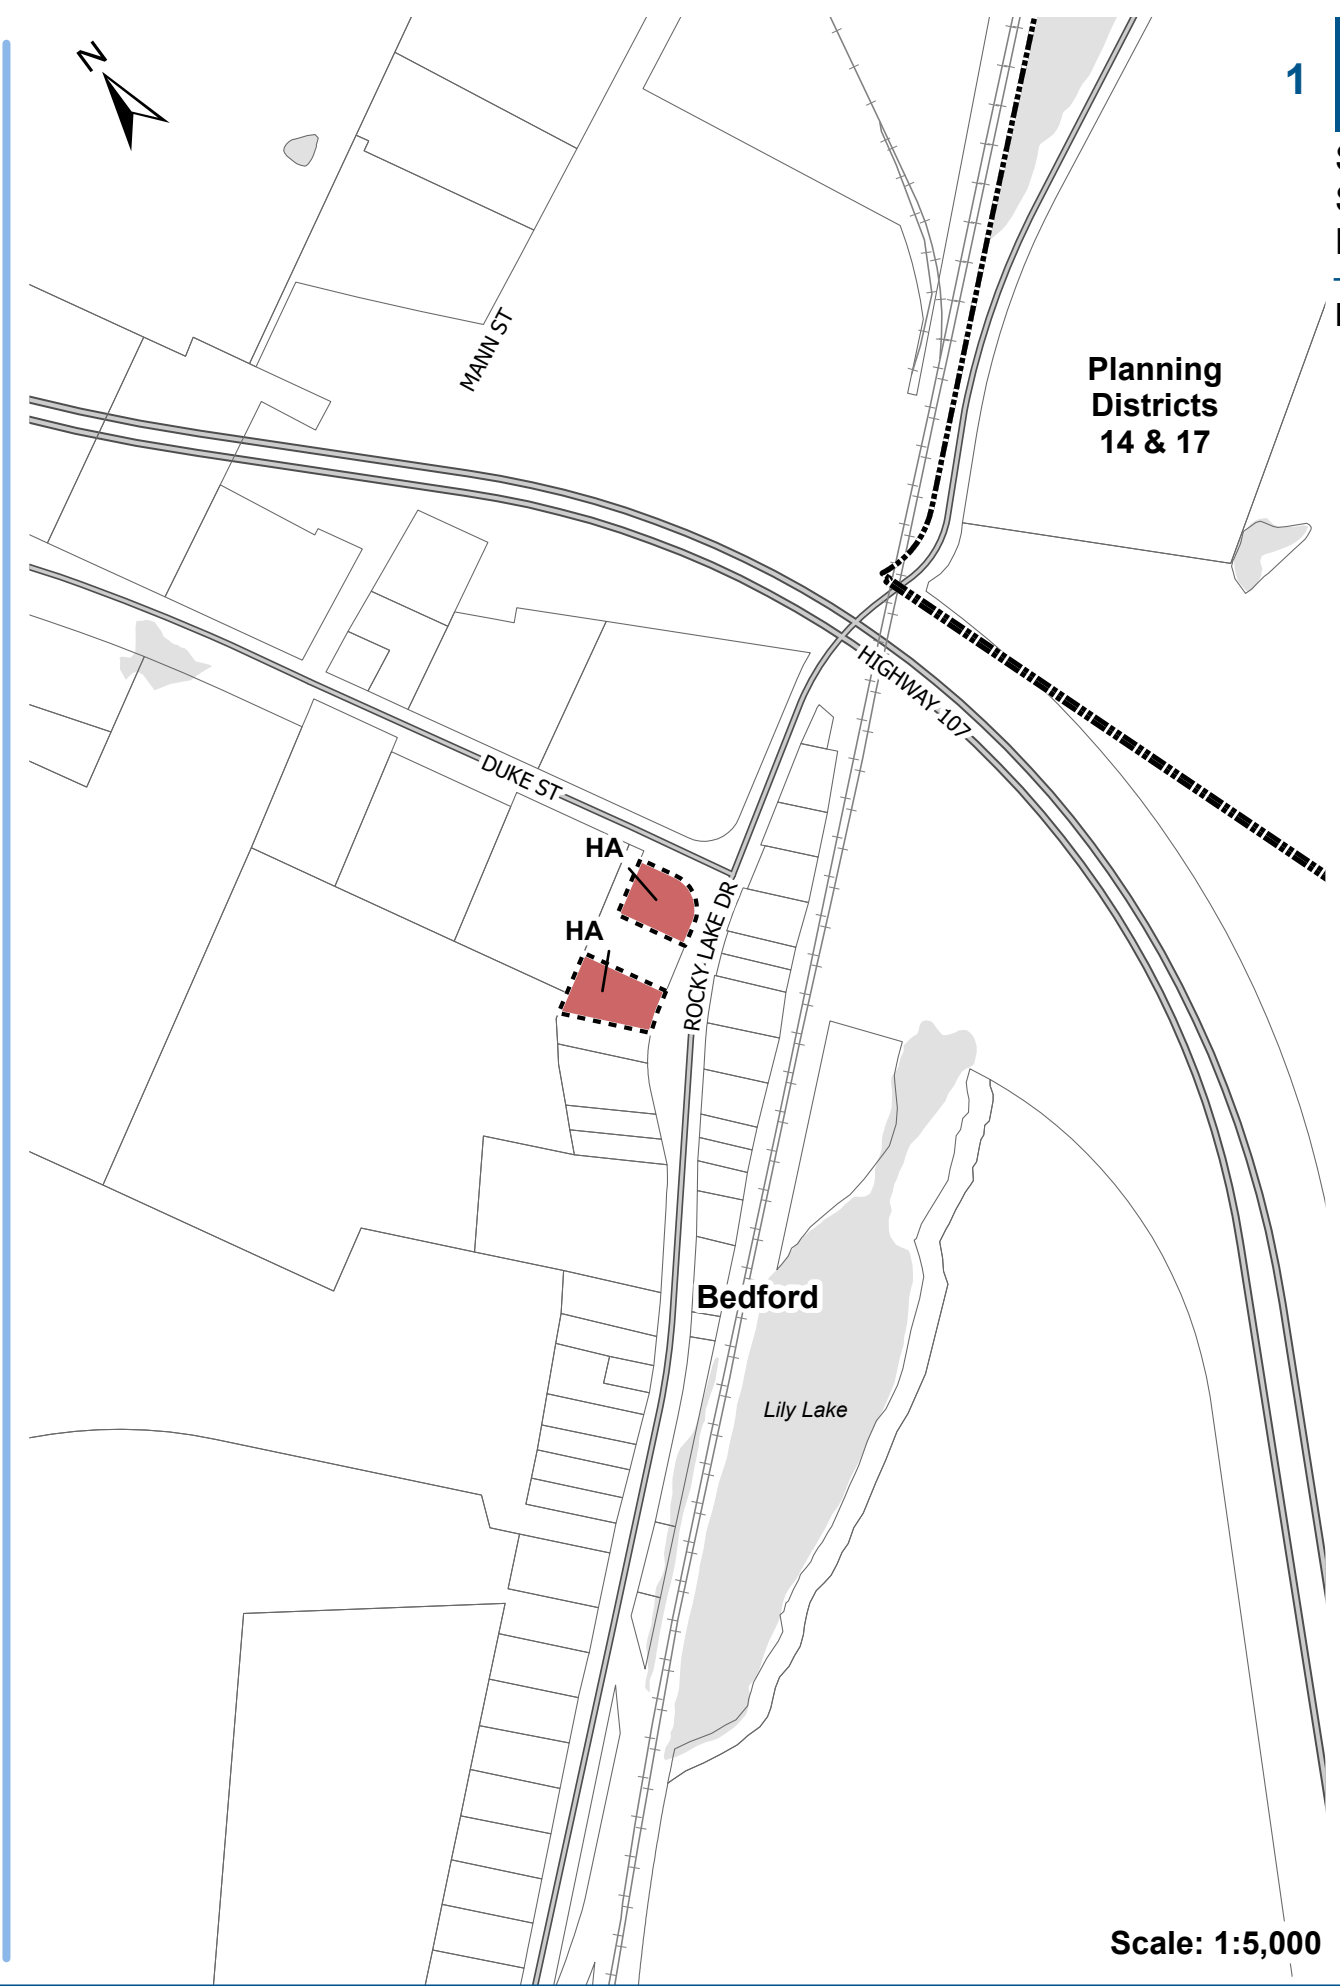

MAP 1: Designation Boundaries

-  Housing Accelerator
-  Suburban Housing Accelerator
Secondary Municipal
Planning Strategy Boundary
-  Other Plan Area Boundaries

Scale: 1:11,000

Prepared By: Halifax Regional Municipality
HRM does not guarantee the accuracy of any base
map representation on this plan.

MAP 1: Designation Boundaries

- HA** Housing Accelerator
-  Suburban Housing Accelerator Secondary Municipal Planning Strategy Boundary
-  Other Plan Area Boundaries

Scale: 1:10,000

Prepared By: Halifax Regional Municipality
HRM does not guarantee the accuracy of any base map representation on this plan.

MAP 1: Designation Boundaries

-  Housing Accelerator
-  Suburban Housing Accelerator
Secondary Municipal
Planning Strategy Boundary
-  Other Plan Area Boundaries

Scale: 1:12,000

Prepared By: Halifax Regional Municipality
HRM does not guarantee the accuracy of any base
map representation on this plan.

MAP 1: Designation Boundaries

-  Housing Accelerator
-  Suburban Housing Accelerator
Secondary Municipal
Planning Strategy Boundary
-  Other Plan Area Boundaries

Prepared By: Halifax Regional Municipality
HRM does not guarantee the accuracy of any base
map representation on this plan.