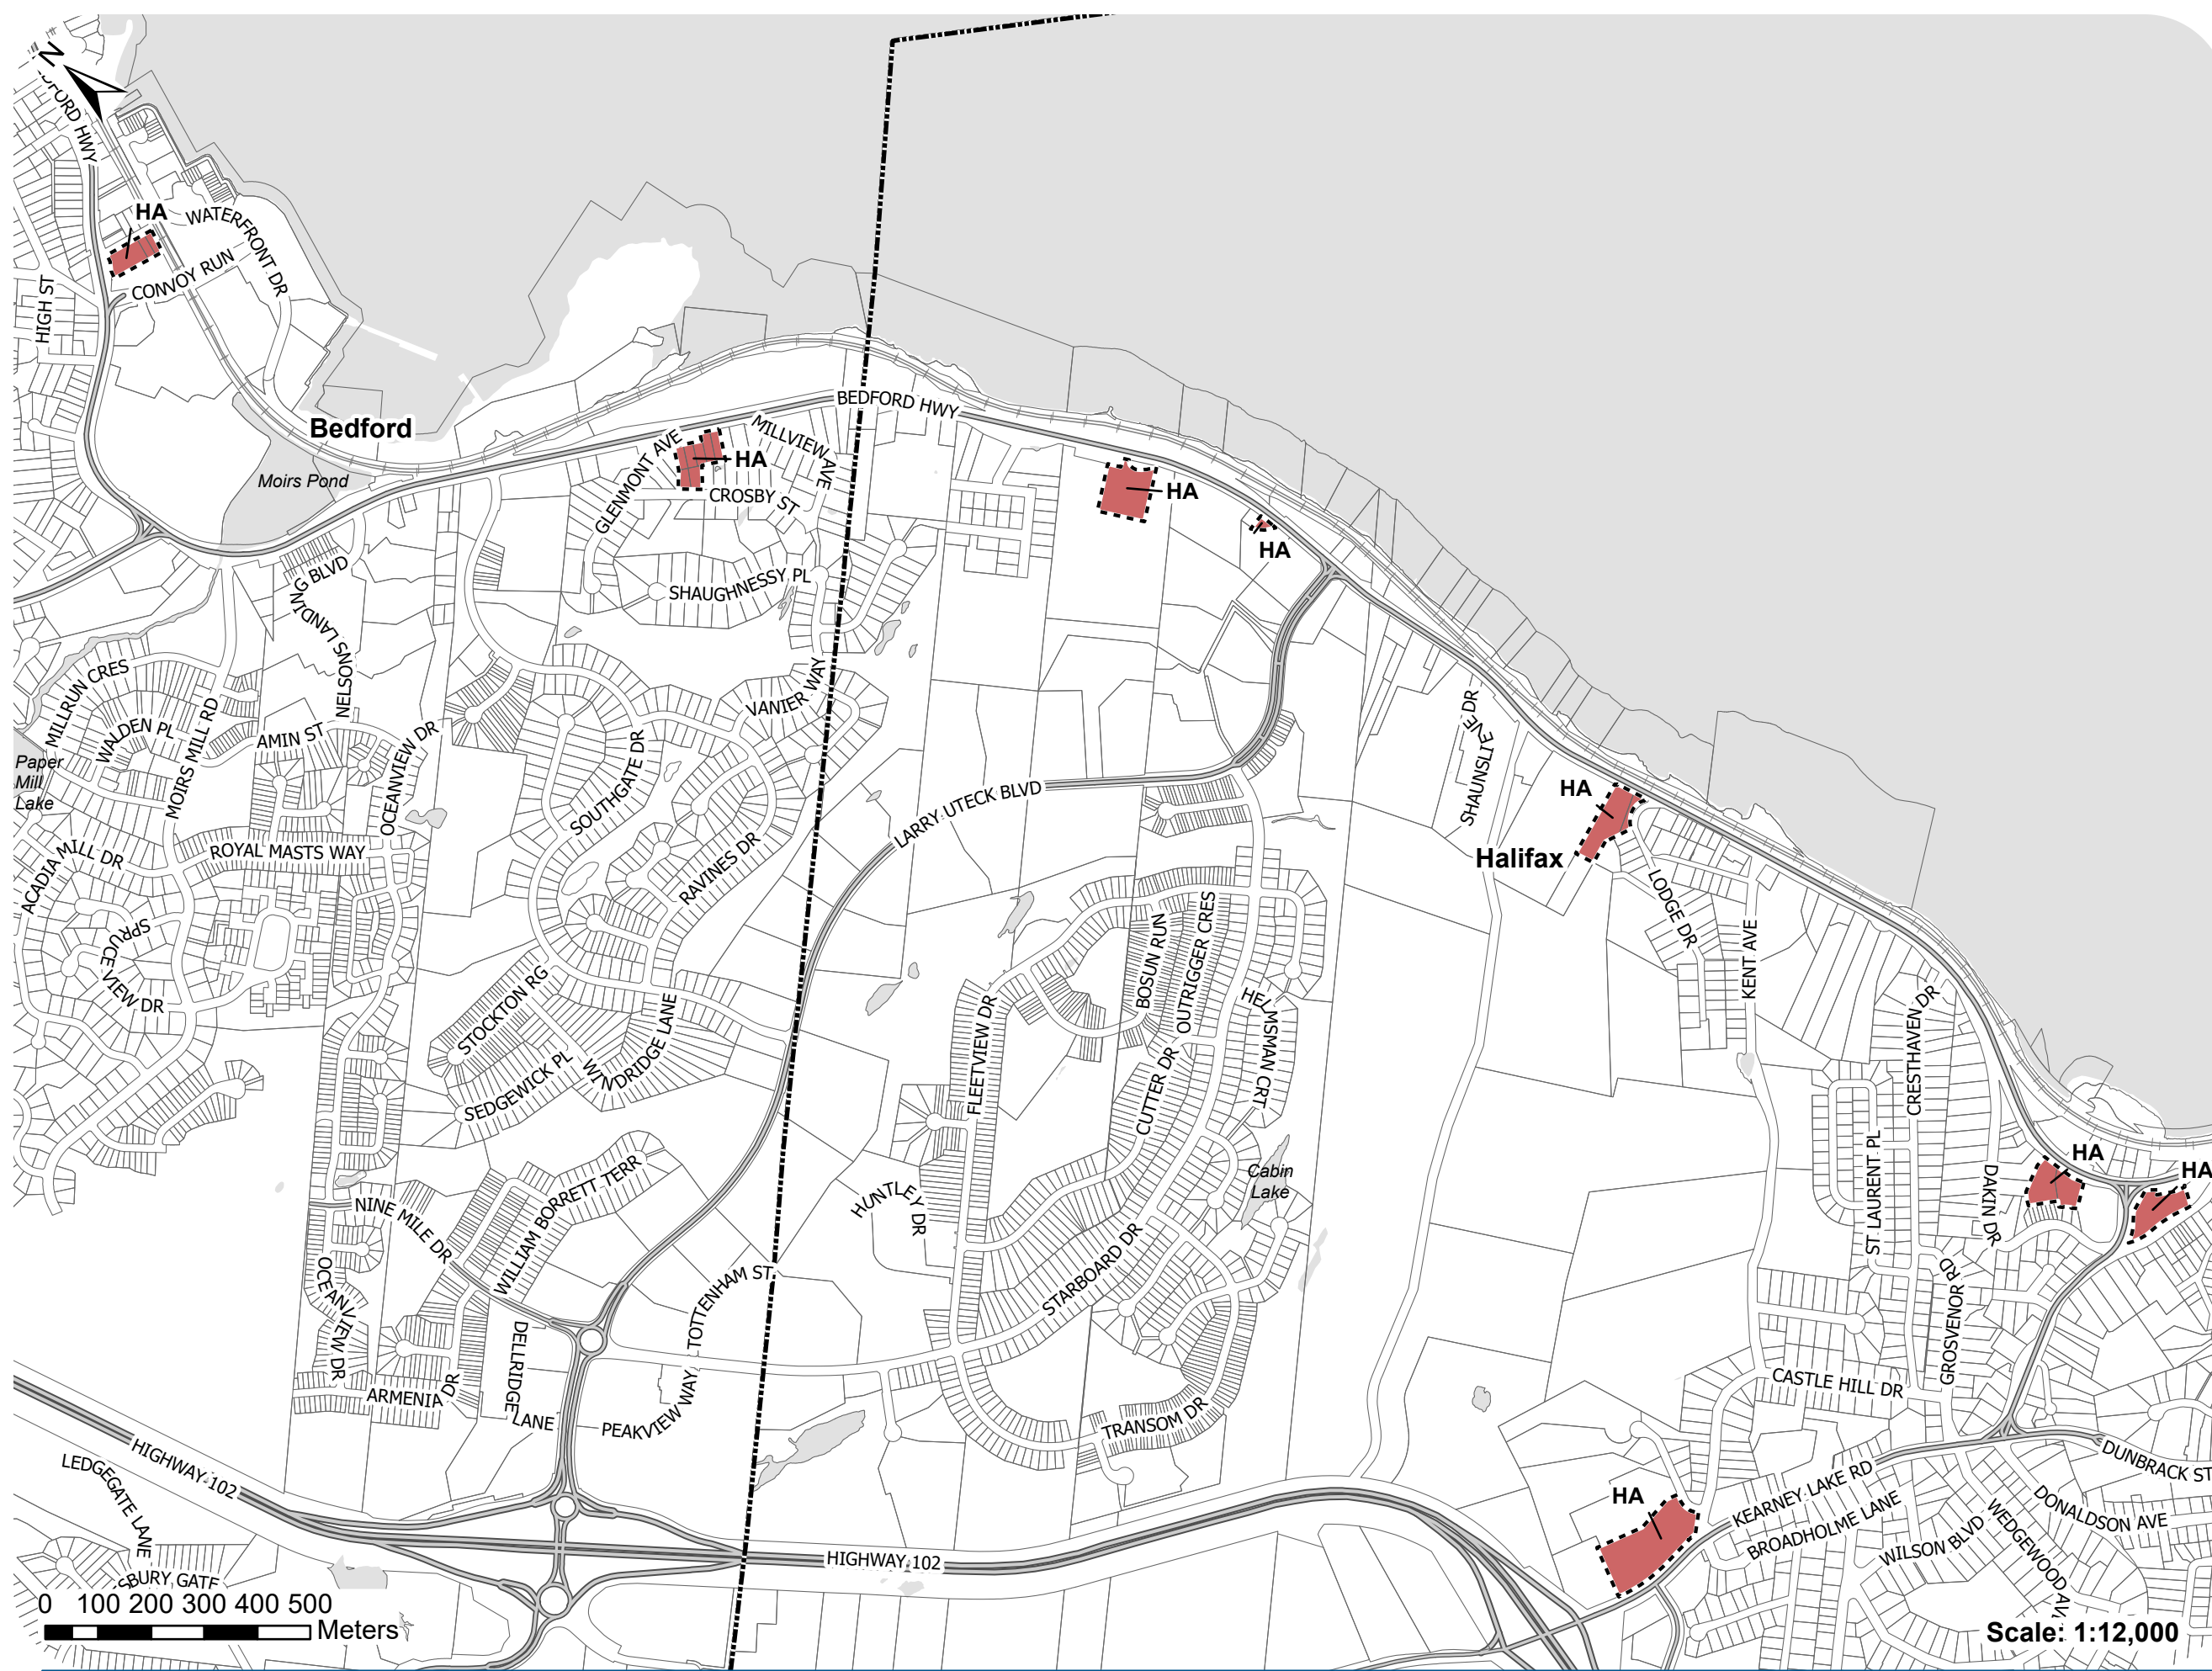

MAP 1: Designation Boundaries

-  Housing Accelerator
-  Suburban Housing Accelerator
Secondary Municipal
Planning Strategy Boundary
-  Other Plan Area Boundaries

Scale: 1:11,000

Prepared By: Halifax Regional Municipality
HRM does not guarantee the accuracy of any base
map representation on this plan.

MAP 1: Designation Boundaries

- HA** Housing Accelerator
-  Suburban Housing Accelerator Secondary Municipal Planning Strategy Boundary
-  Other Plan Area Boundaries

Scale: 1:10,000

Prepared By: Halifax Regional Municipality
HRM does not guarantee the accuracy of any base map representation on this plan.

MAP 1: Designation Boundaries

-  Housing Accelerator
-  Suburban Housing Accelerator
Secondary Municipal
Planning Strategy Boundary
-  Other Plan Area Boundaries

Scale: 1:12,000

Prepared By: Halifax Regional Municipality
HRM does not guarantee the accuracy of any base
map representation on this plan.

MAP 1: Designation Boundaries

-  Housing Accelerator
-  Suburban Housing Accelerator
Secondary Municipal
Planning Strategy Boundary
-  Other Plan Area Boundaries

Prepared By: Halifax Regional Municipality
HRM does not guarantee the accuracy of any base
map representation on this plan.