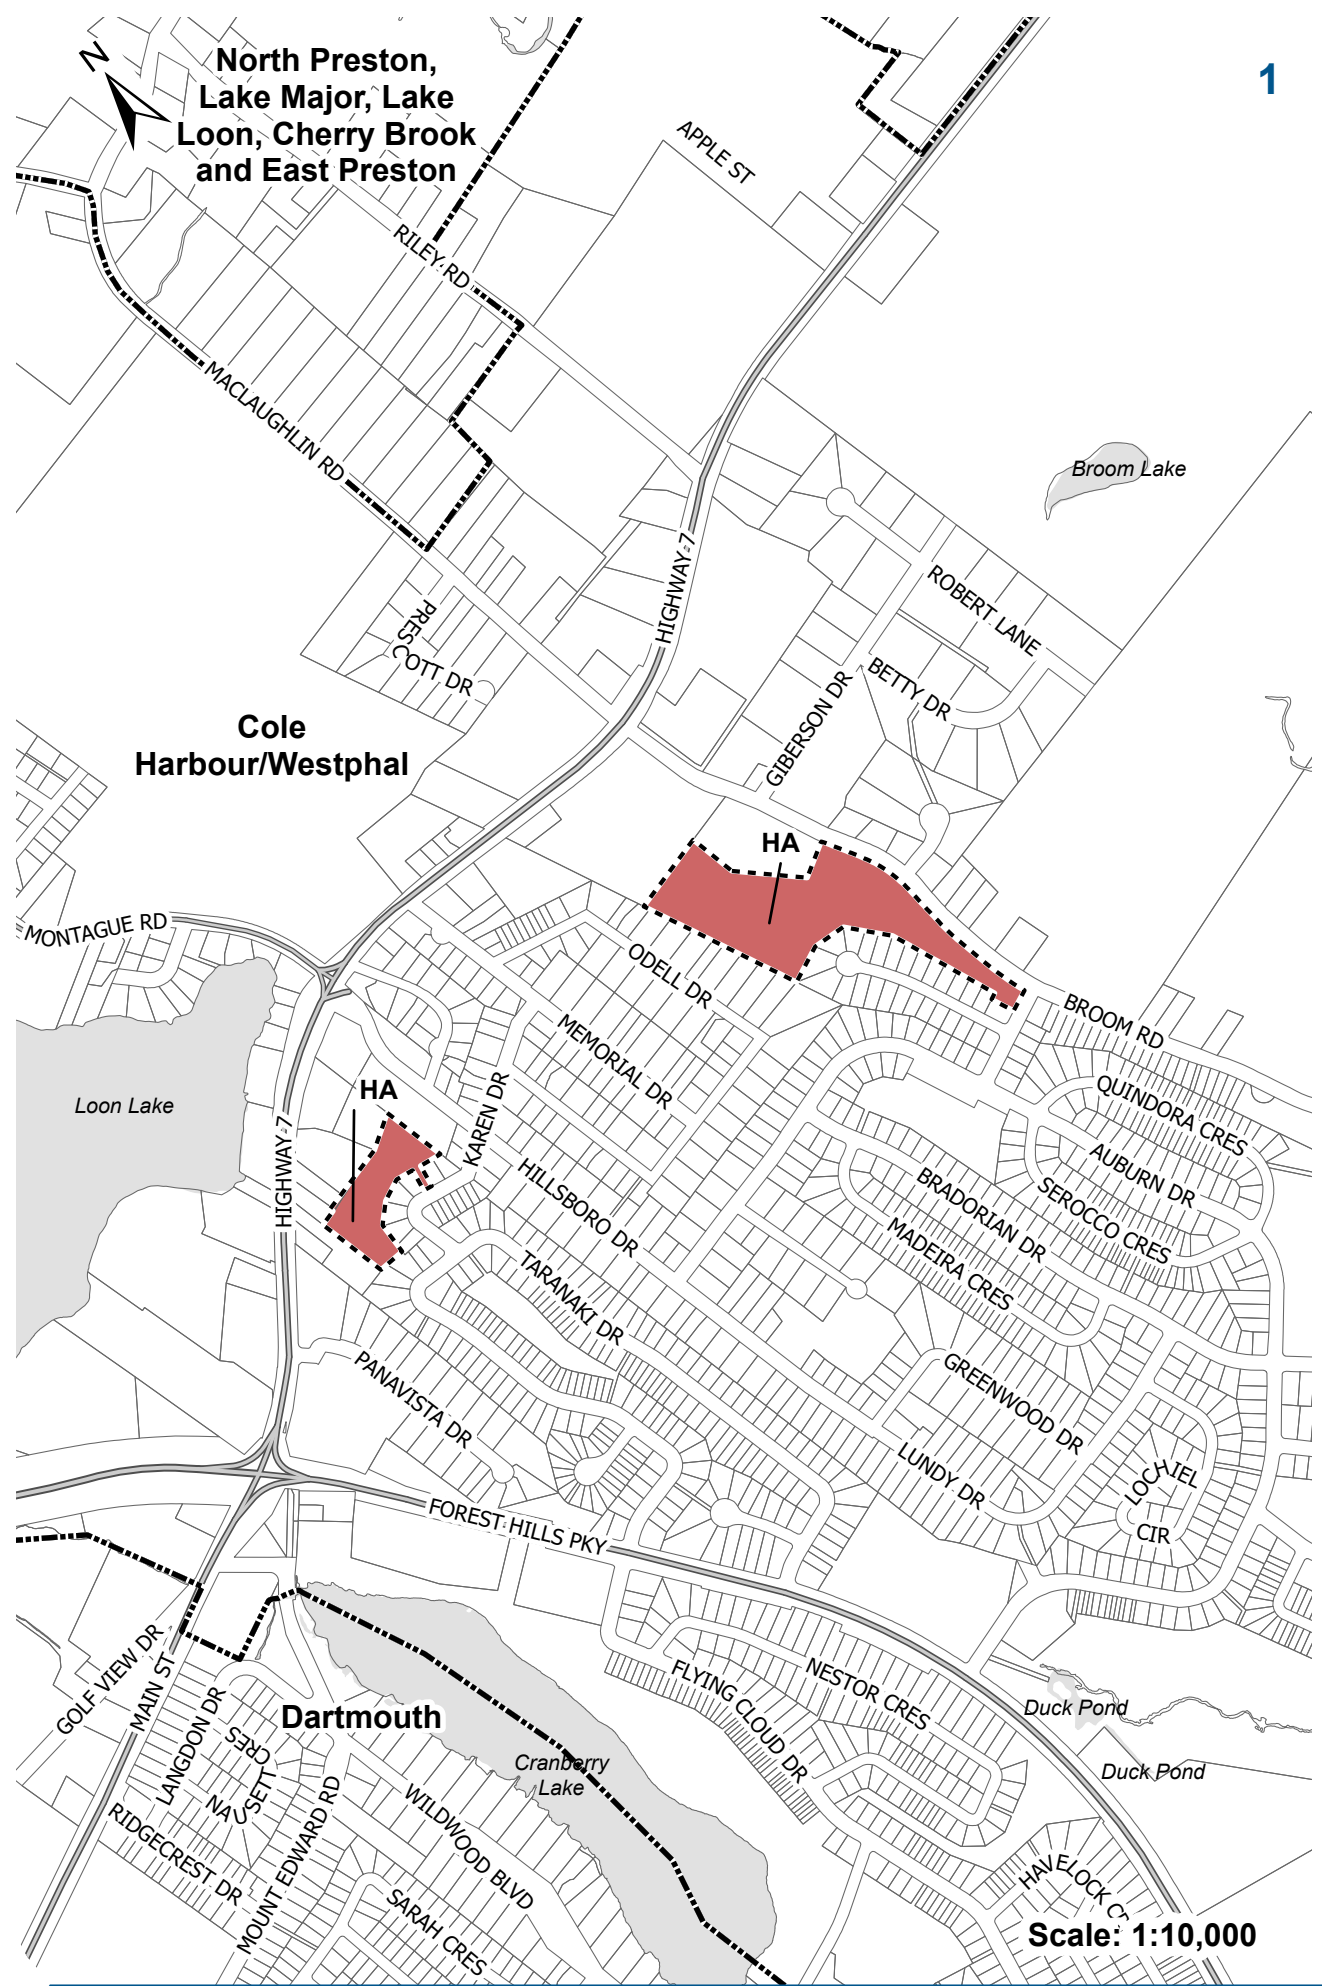

MAP 1: Designation Boundaries

- HA** Housing Accelerator
-  Suburban Housing Accelerator Secondary Municipal Planning Strategy Boundary
-  Other Plan Area Boundaries

Scale: 1:10,000

Prepared By: Halifax Regional Municipality
HRM does not guarantee the accuracy of any base map representation on this plan.

MAP 1: Designation Boundaries

-  Housing Accelerator
-  Suburban Housing Accelerator
Secondary Municipal
Planning Strategy Boundary
-  Other Plan Area Boundaries

Scale: 1:12,000

Prepared By: Halifax Regional Municipality
HRM does not guarantee the accuracy of any base
map representation on this plan.

MAP 1: Designation Boundaries

-  Housing Accelerator
-  Suburban Housing Accelerator
Secondary Municipal
Planning Strategy Boundary
-  Other Plan Area Boundaries

Prepared By: Halifax Regional Municipality
HRM does not guarantee the accuracy of any base
map representation on this plan.

MAP 1: Designation Boundaries

- HA Housing Accelerator
- Suburban Housing Accelerator Secondary Municipal Planning Strategy Boundary
- Other Plan Area Boundaries

Scale: 1:10,000

Scale: 1:5,000

Prepared By: Halifax Regional Municipality
HRM does not guarantee the accuracy of any base map representation on this plan.