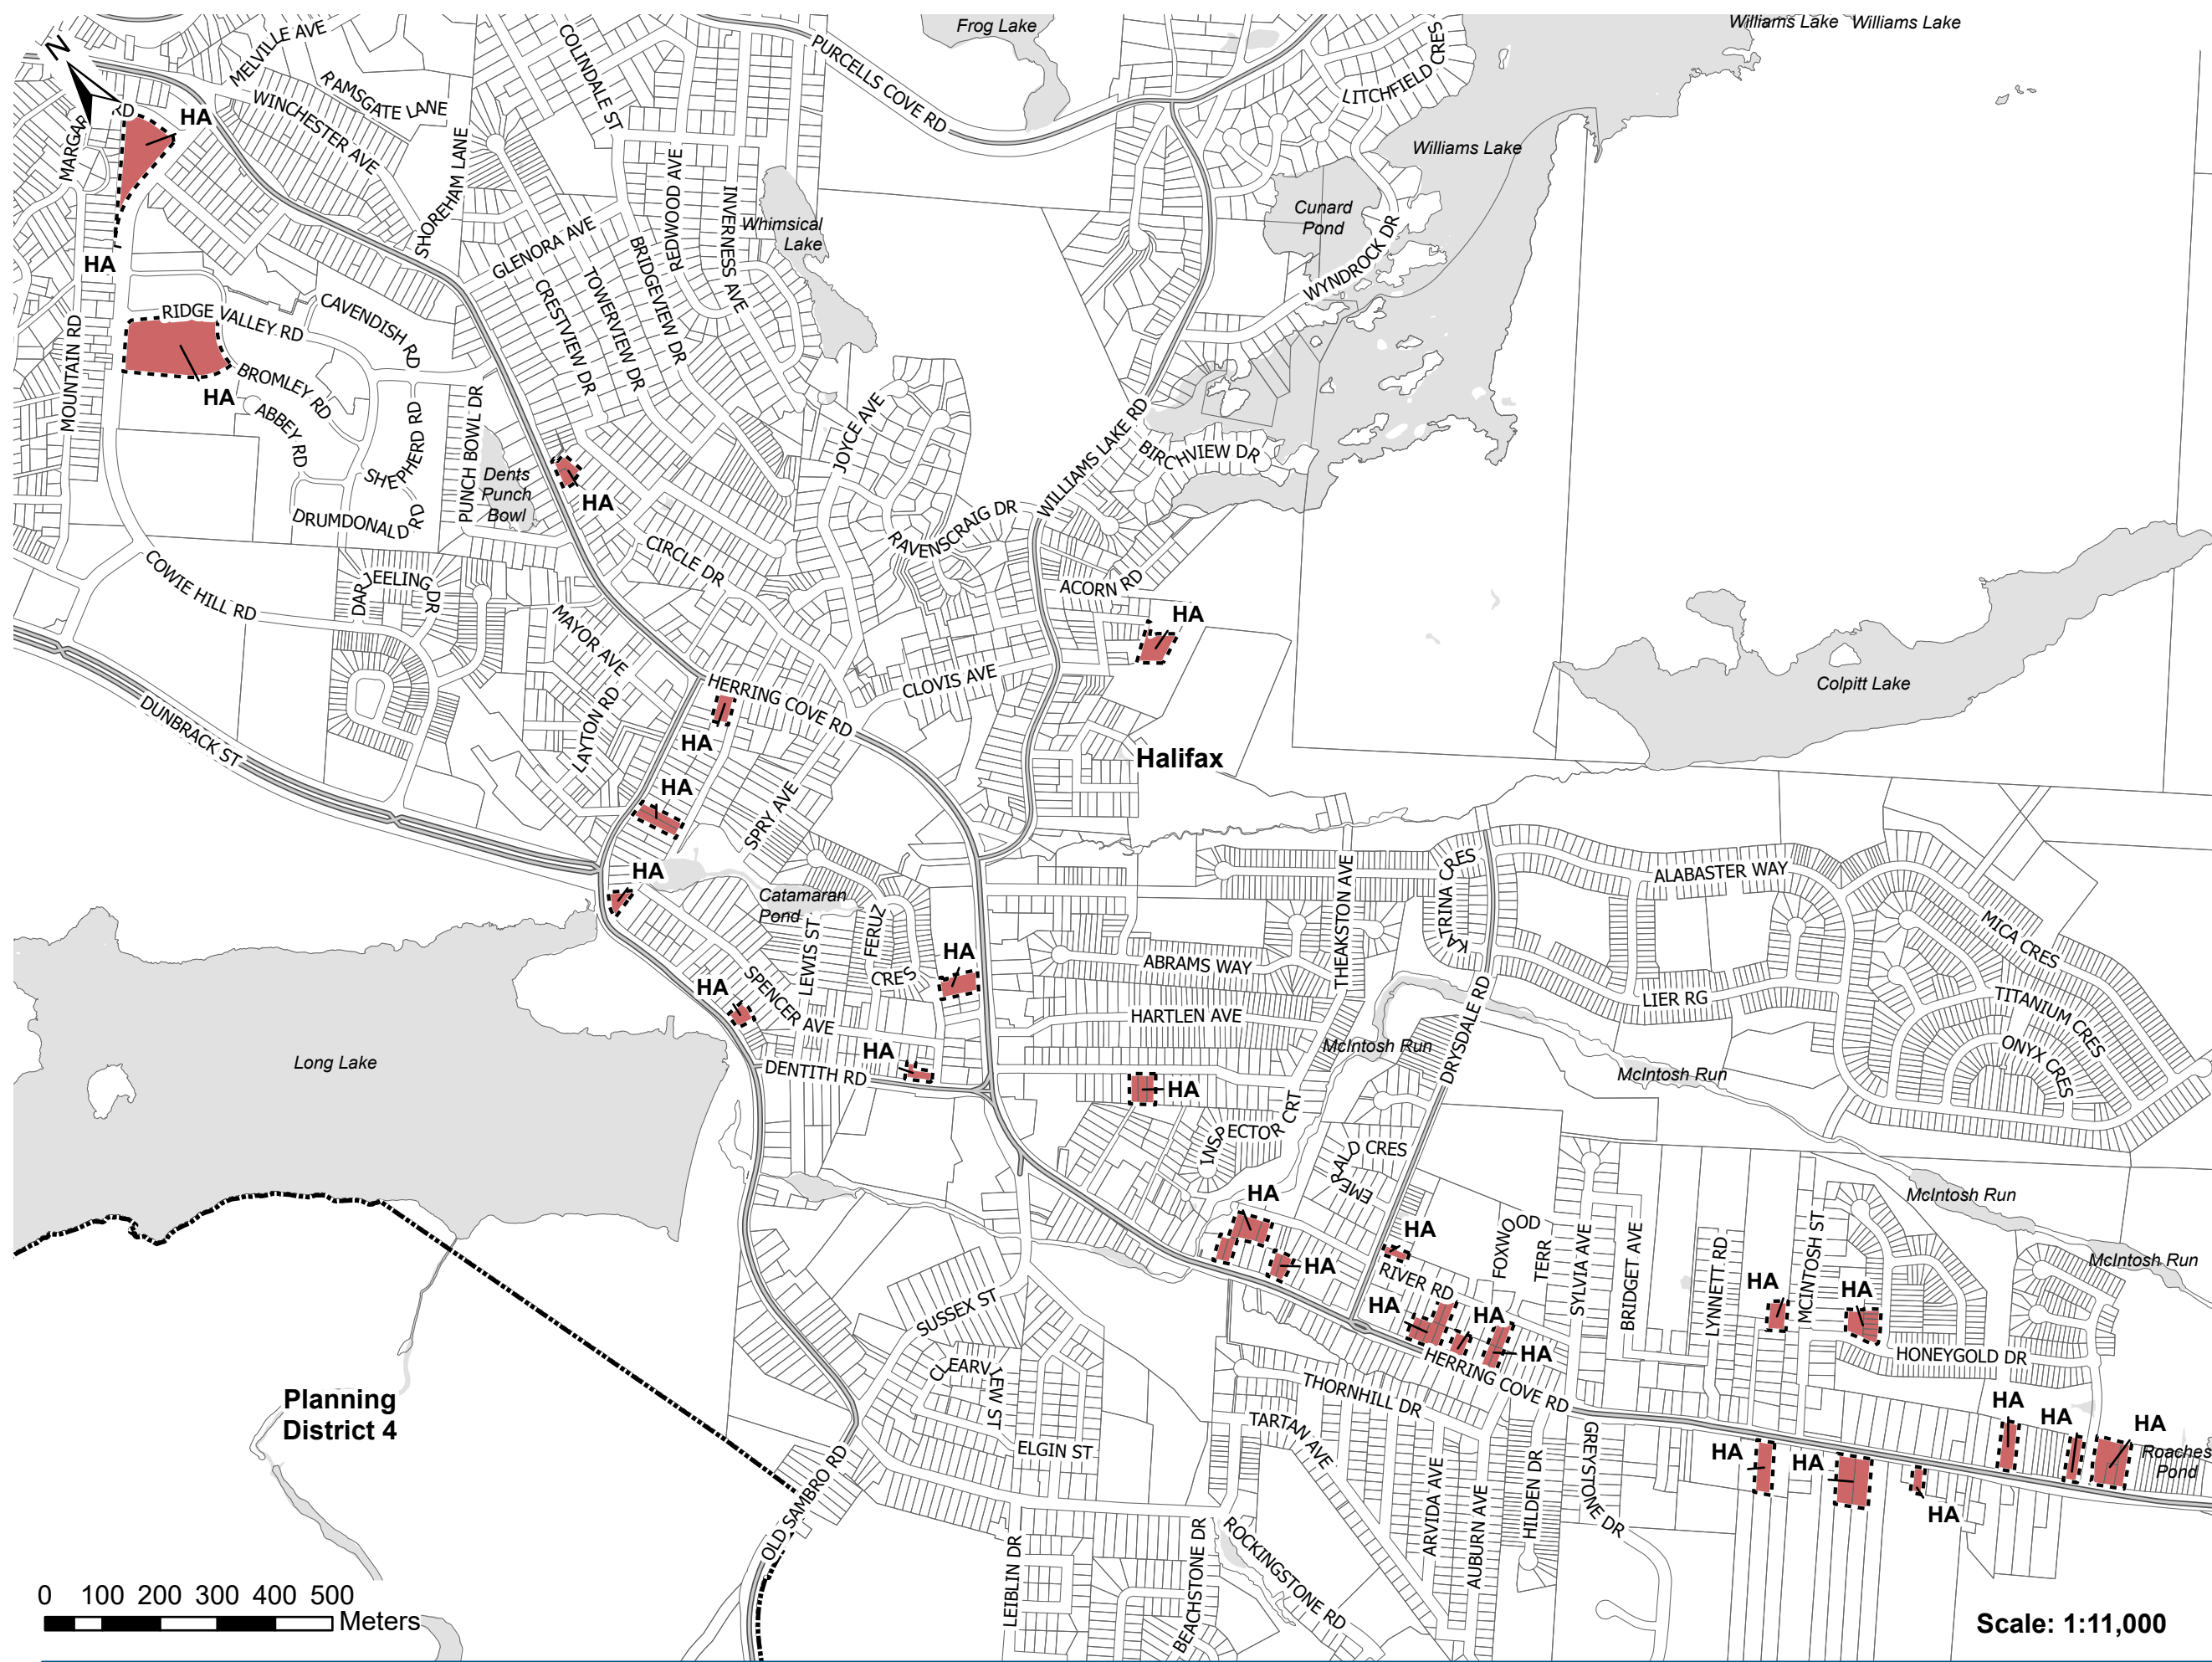

MAP 1: Designation Boundaries

-  Housing Accelerator
-  Suburban Housing Accelerator
Secondary Municipal
Planning Strategy Boundary
-  Other Plan Area Boundaries

Scale: 1:11,000

Prepared By: Halifax Regional Municipality
HRM does not guarantee the accuracy of any base
map representation on this plan.

MAP 1: Designation Boundaries

- HA** Housing Accelerator
-  Suburban Housing Accelerator Secondary Municipal Planning Strategy Boundary
-  Other Plan Area Boundaries

Scale: 1:10,000

Prepared By: Halifax Regional Municipality
HRM does not guarantee the accuracy of any base map representation on this plan.

MAP 1: Designation Boundaries

-  Housing Accelerator
-  Suburban Housing Accelerator
Secondary Municipal
Planning Strategy Boundary
-  Other Plan Area Boundaries

Scale: 1:12,000

Prepared By: Halifax Regional Municipality
HRM does not guarantee the accuracy of any base
map representation on this plan.

MAP 1: Designation Boundaries

-  Housing Accelerator
-  Suburban Housing Accelerator
Secondary Municipal
Planning Strategy Boundary
-  Other Plan Area Boundaries

Prepared By: Halifax Regional Municipality
HRM does not guarantee the accuracy of any base
map representation on this plan.