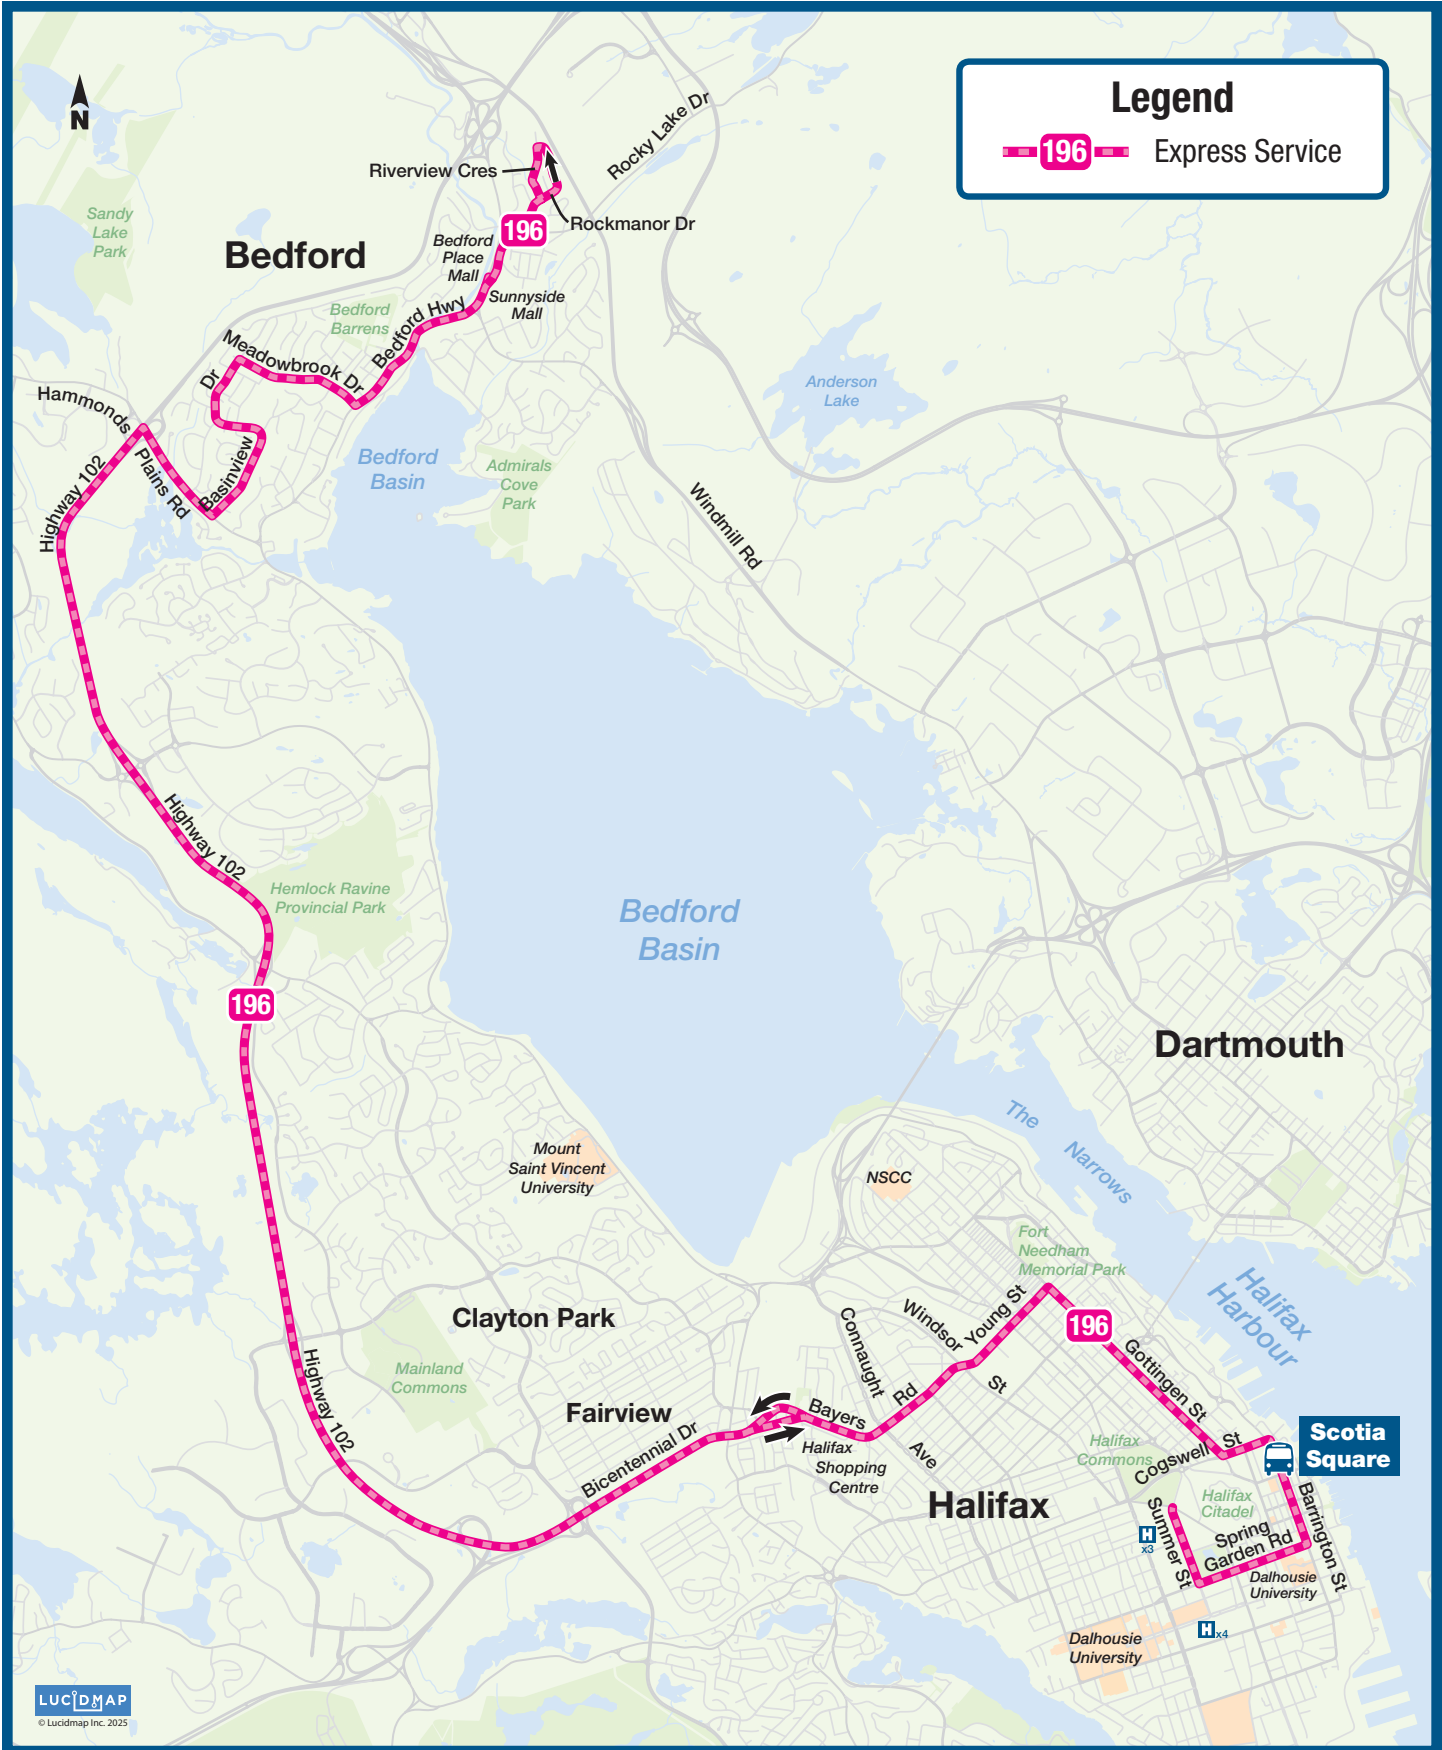

# Basinview Express

**HALIFAX**  
TRANSIT

**Legend**

Express Service

LUCIDMAP  
© Lucidmap Inc. 2025

Effective Date: February 24, 2025