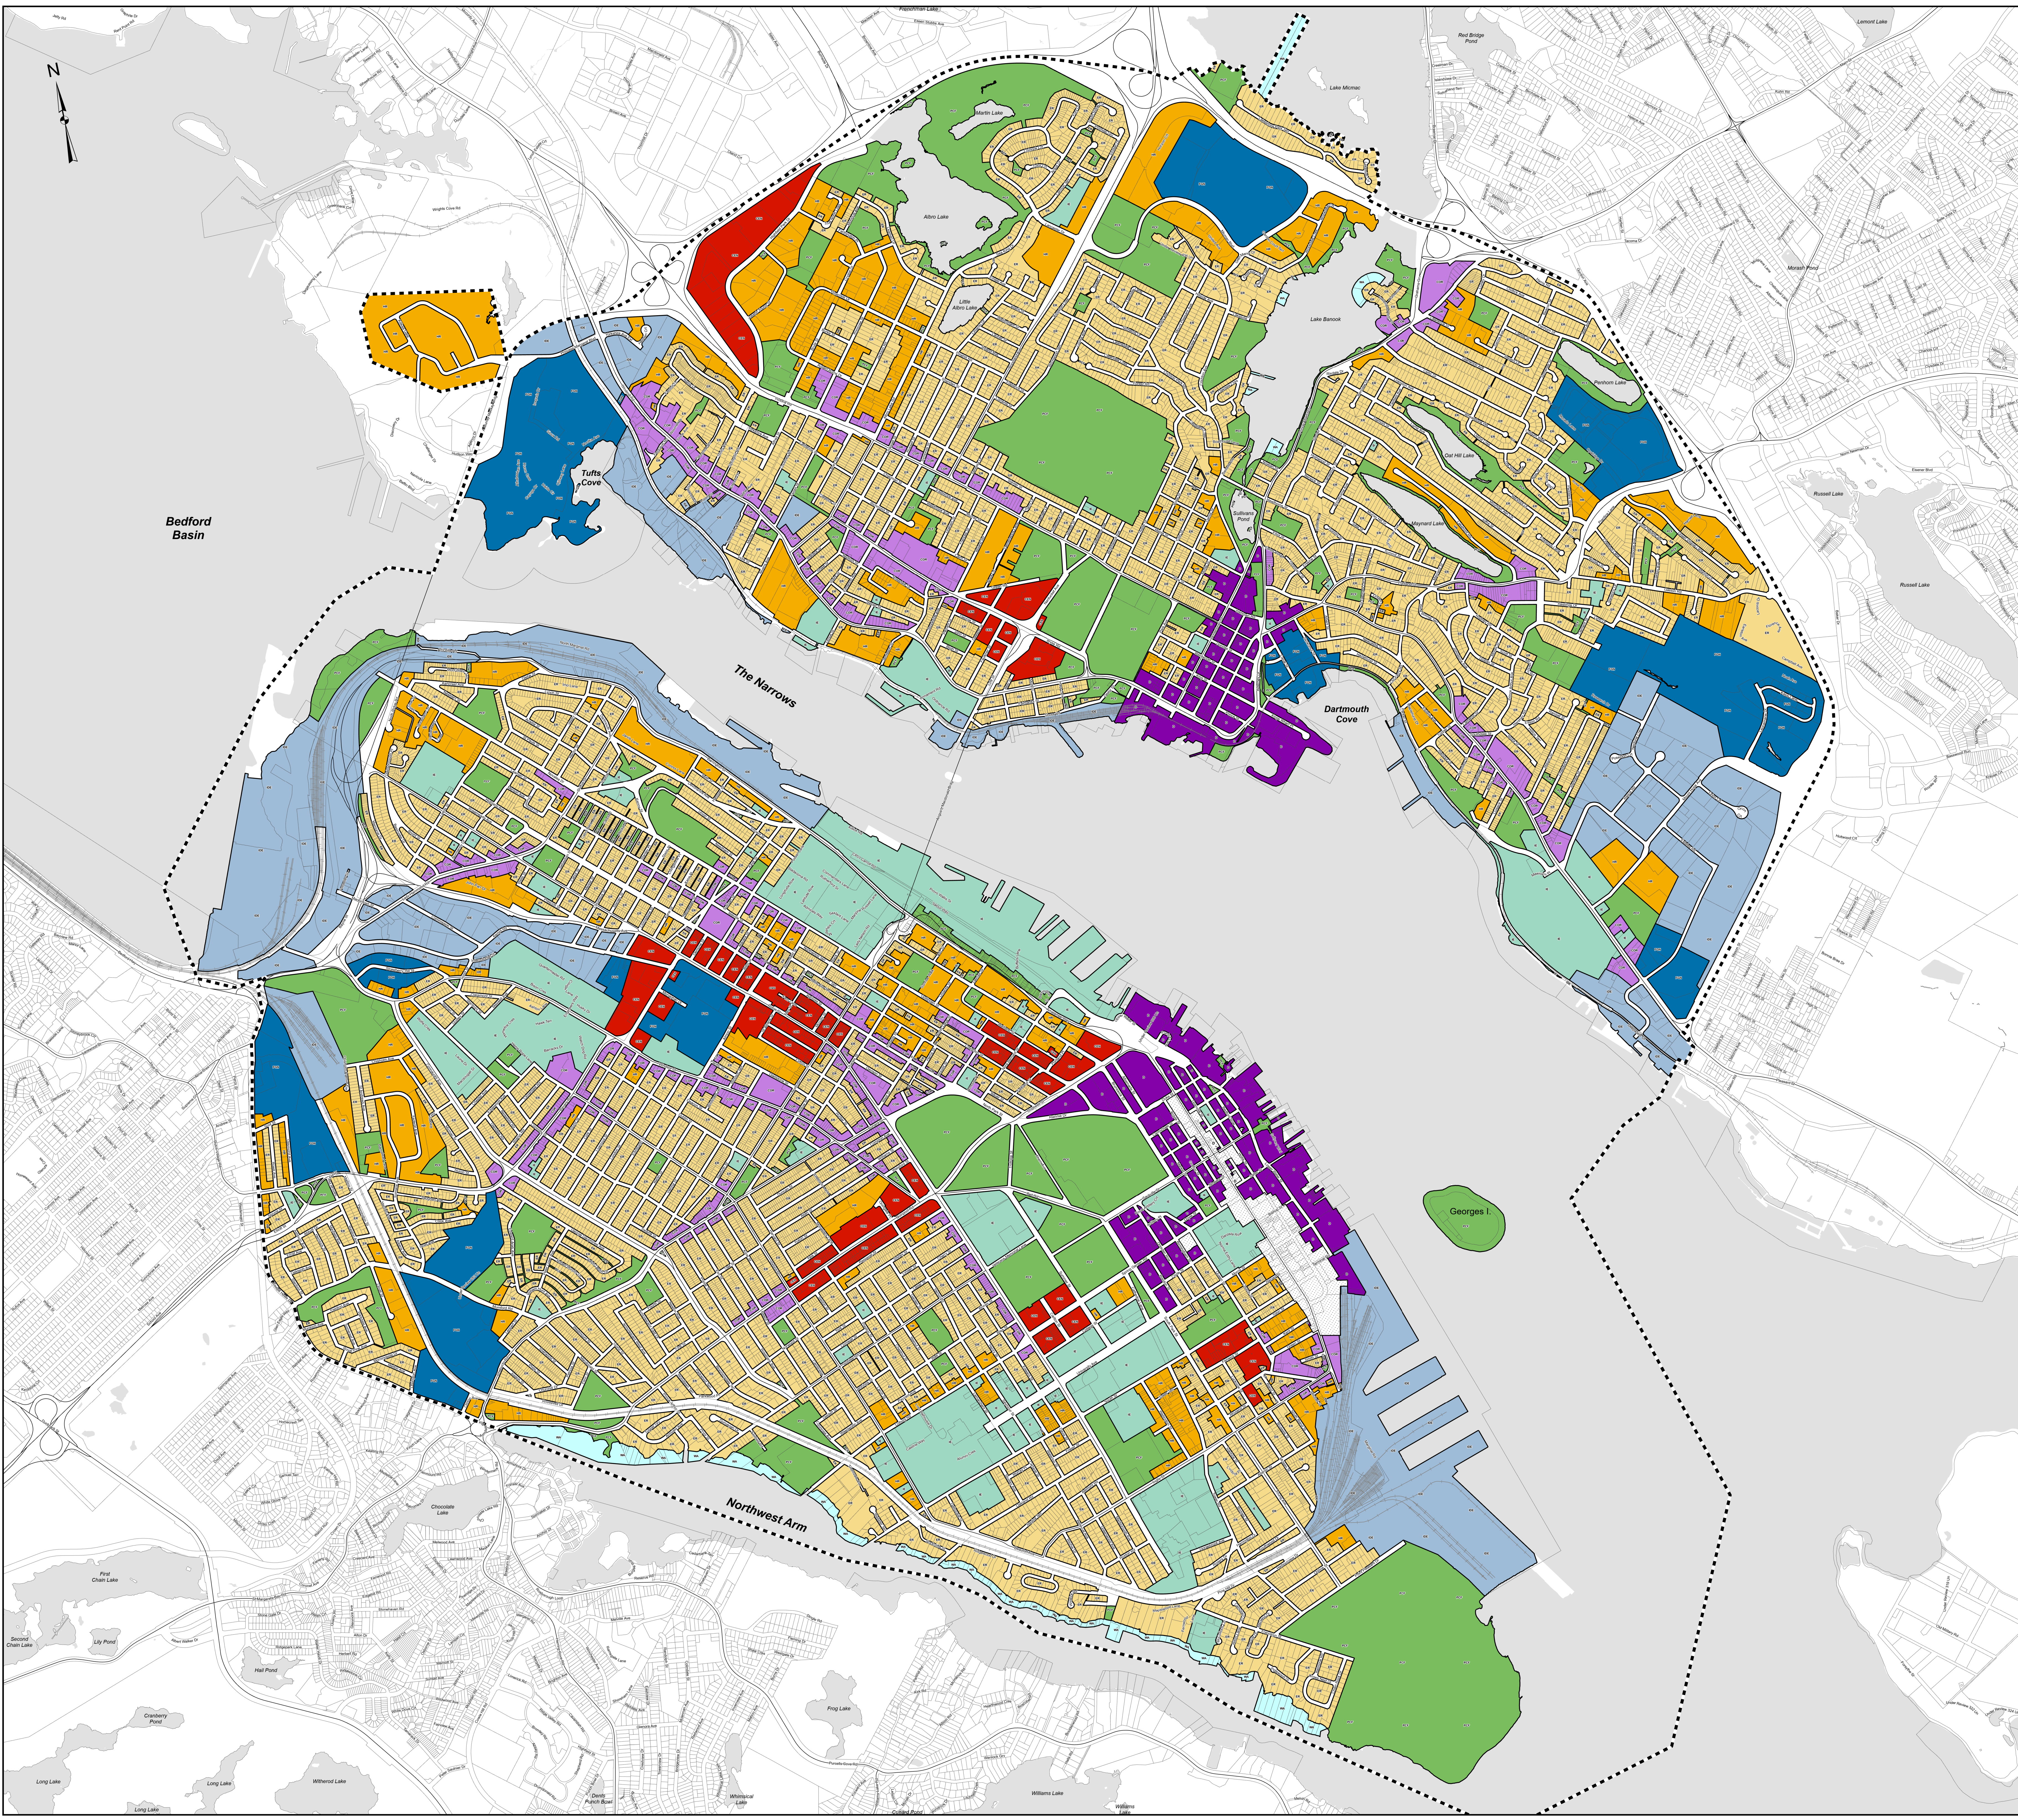

HALIFAX

Regional Centre Secondary Municipal Planning Strategy

MAP 1 URBAN STRUCTURE DESIGNATIONS

- CEN Centre Designation
- COR Corridor Designation
- D Downtown Designation
- ER Established Residential Designation
- FGN Future Growth Node Designation
- HR Higher-Order Residential Designation
- IDE Industrial Employment Designation
- IE Institutional Employment Designation
- PCF Park and Community Facility Designation
- WA Water Access Designation
- Regional Centre Secondary Municipal Planning Strategy Boundary
- Refer to the Downtown Halifax Secondary Municipal Planning Strategy

Effective: 13 June 2024

Scale 1:10,000

Prepared By:
Halifax Regional Municipality

HRM does not guarantee the accuracy of any base map representation on this plan.