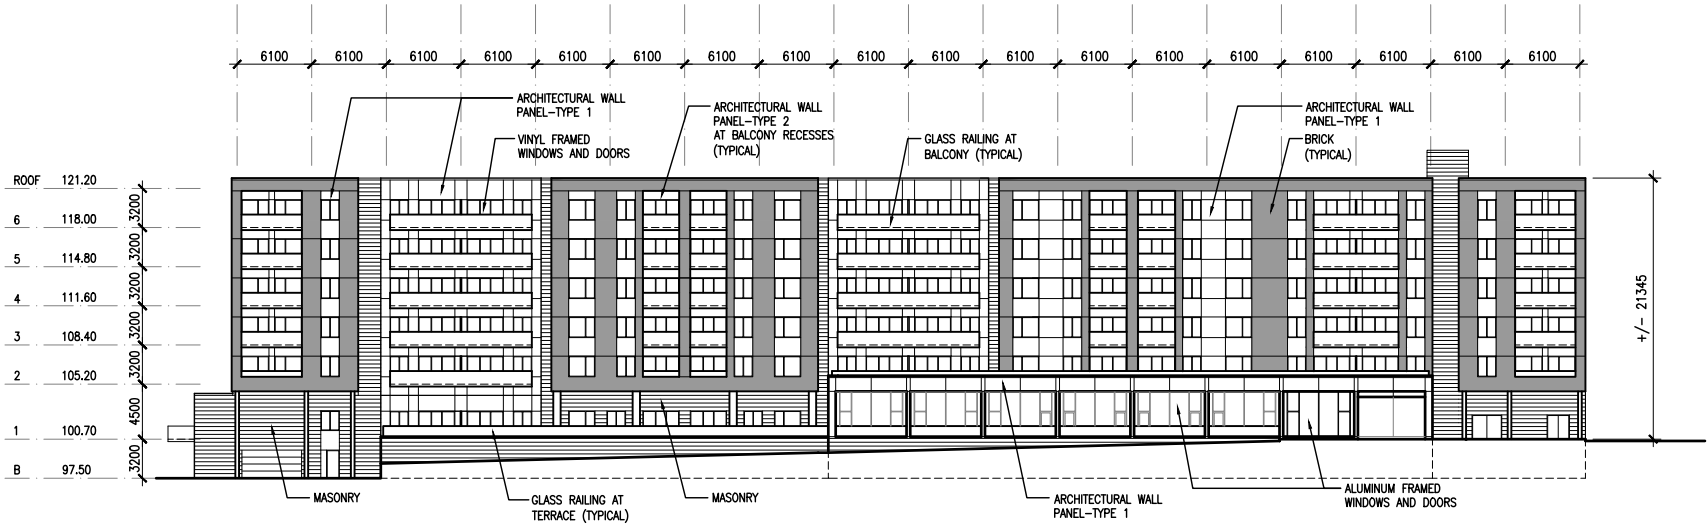

B = BALCONY

-  GENERATOR
-  TRANSFORMER

LYDON LYNCH

401 - 1668 BARRINGTON STREET
 HALIFAX, NOVA SCOTIA B3J 2A2
 902-422-1446 LYDONLYNCH.CA

PROJECT NAME:
**MONTAGUE
 LIFESTYLE LIVING**

DATE: 2024.09.17
 SCALE: NTS
 PROJ.#: 23008

DRAWING TITLE:
**GROUND
 FLOOR PLAN**

A101

B = BALCONY

SCHEDULE C1

SCHEDULE C2

WEST ELEVATION

EAST ELEVATION

SCHEDULE C3