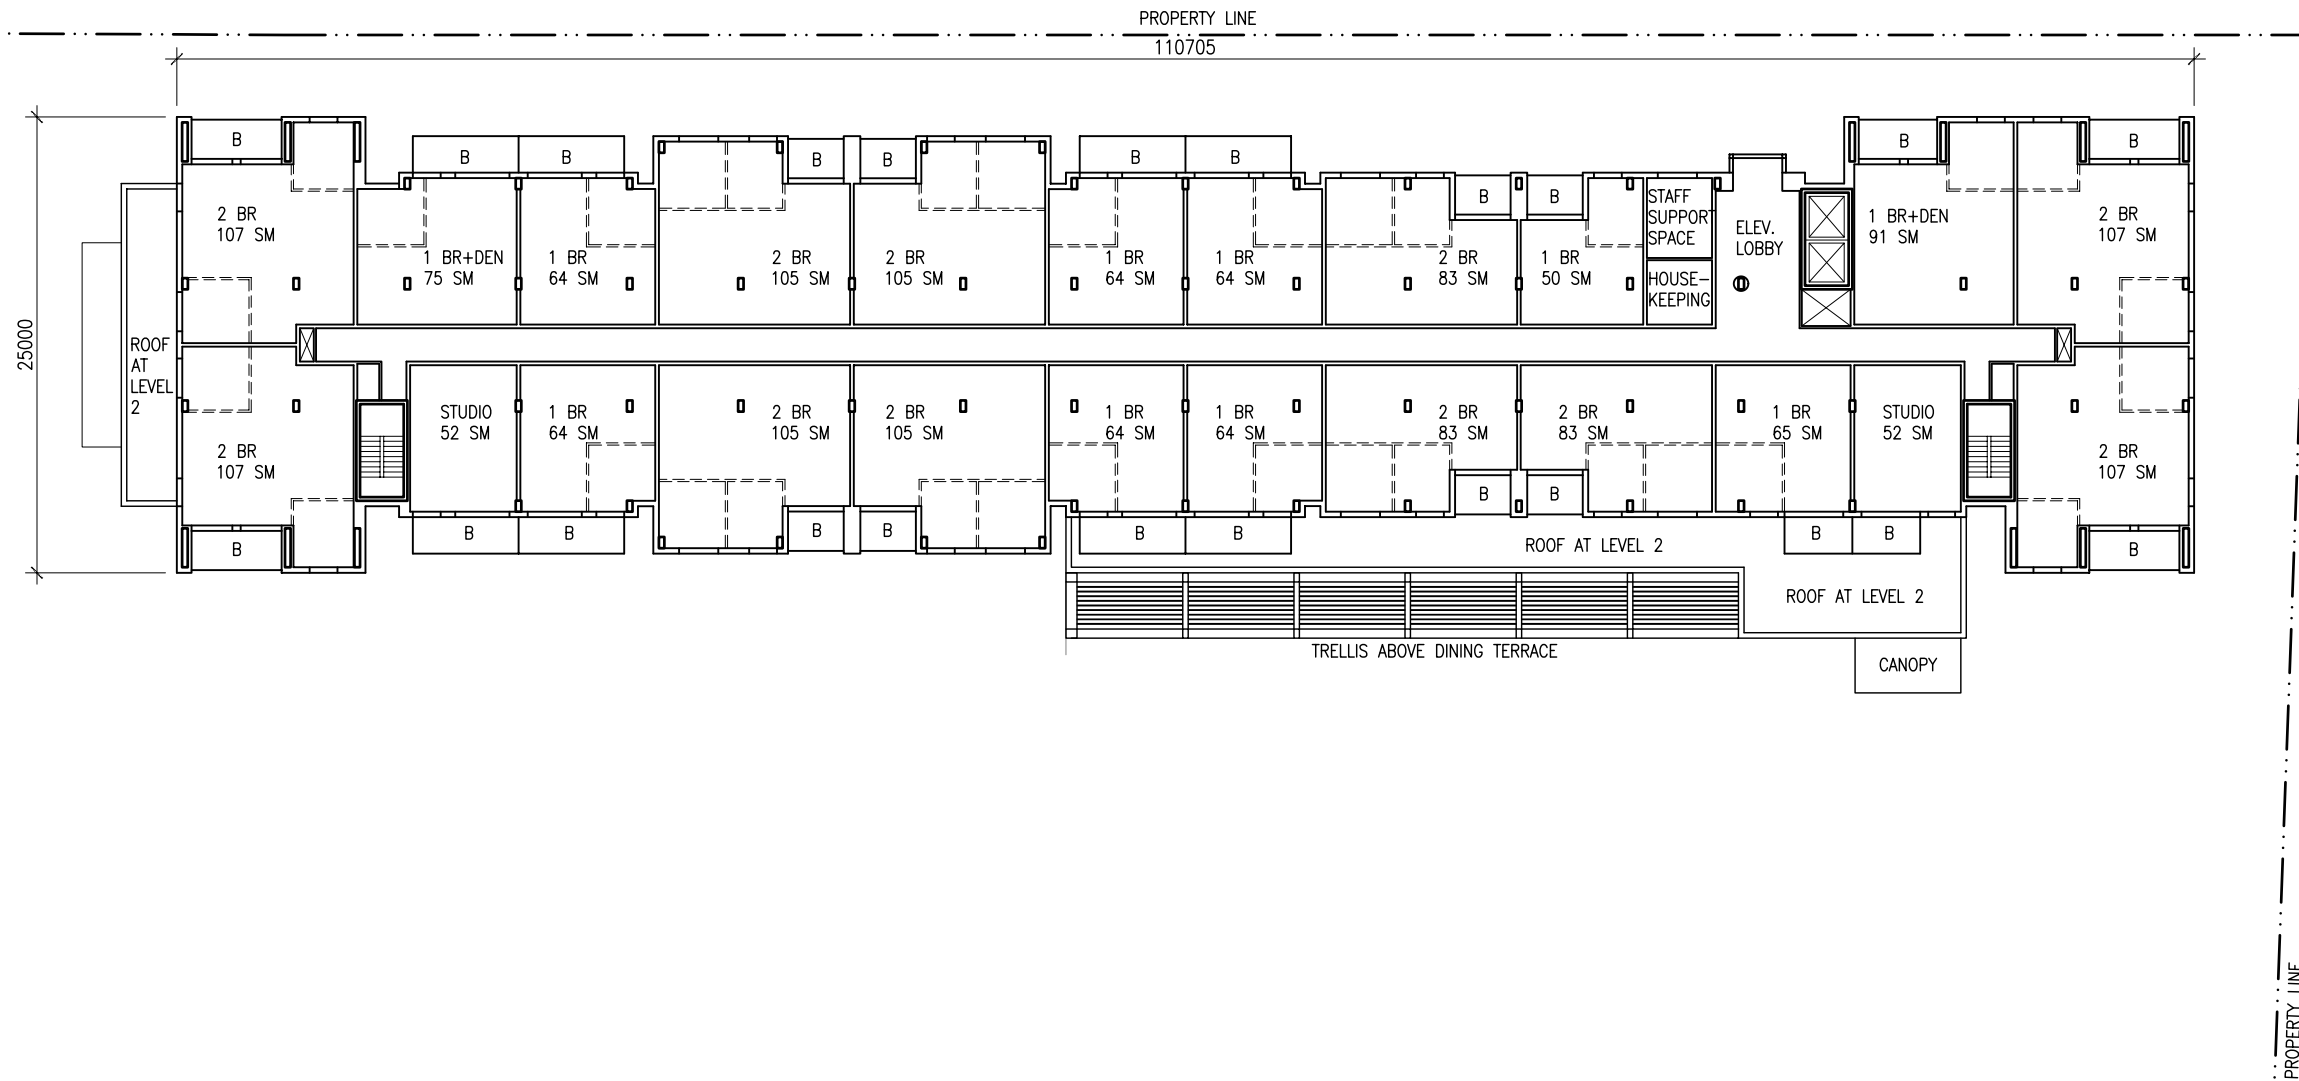

B = BALCONY

-  GENERATOR
-  TRANSFORMER

LYDON LYNCH

401 - 1668 BARRINGTON STREET
 HALIFAX, NOVA SCOTIA B3J 2A2
 902-422-1446 LYDONLYNCH.CA

PROJECT NAME:
**MONTAGUE
 LIFESTYLE LIVING**

DATE: 2024.09.17
 SCALE: NTS
 PROJ.#: 23008

DRAWING TITLE:
**GROUND
 FLOOR PLAN**

A101

B = BALCONY

SCHEDULE C1

SCHEDULE C2

WEST ELEVATION

EAST ELEVATION

SCHEDULE C3