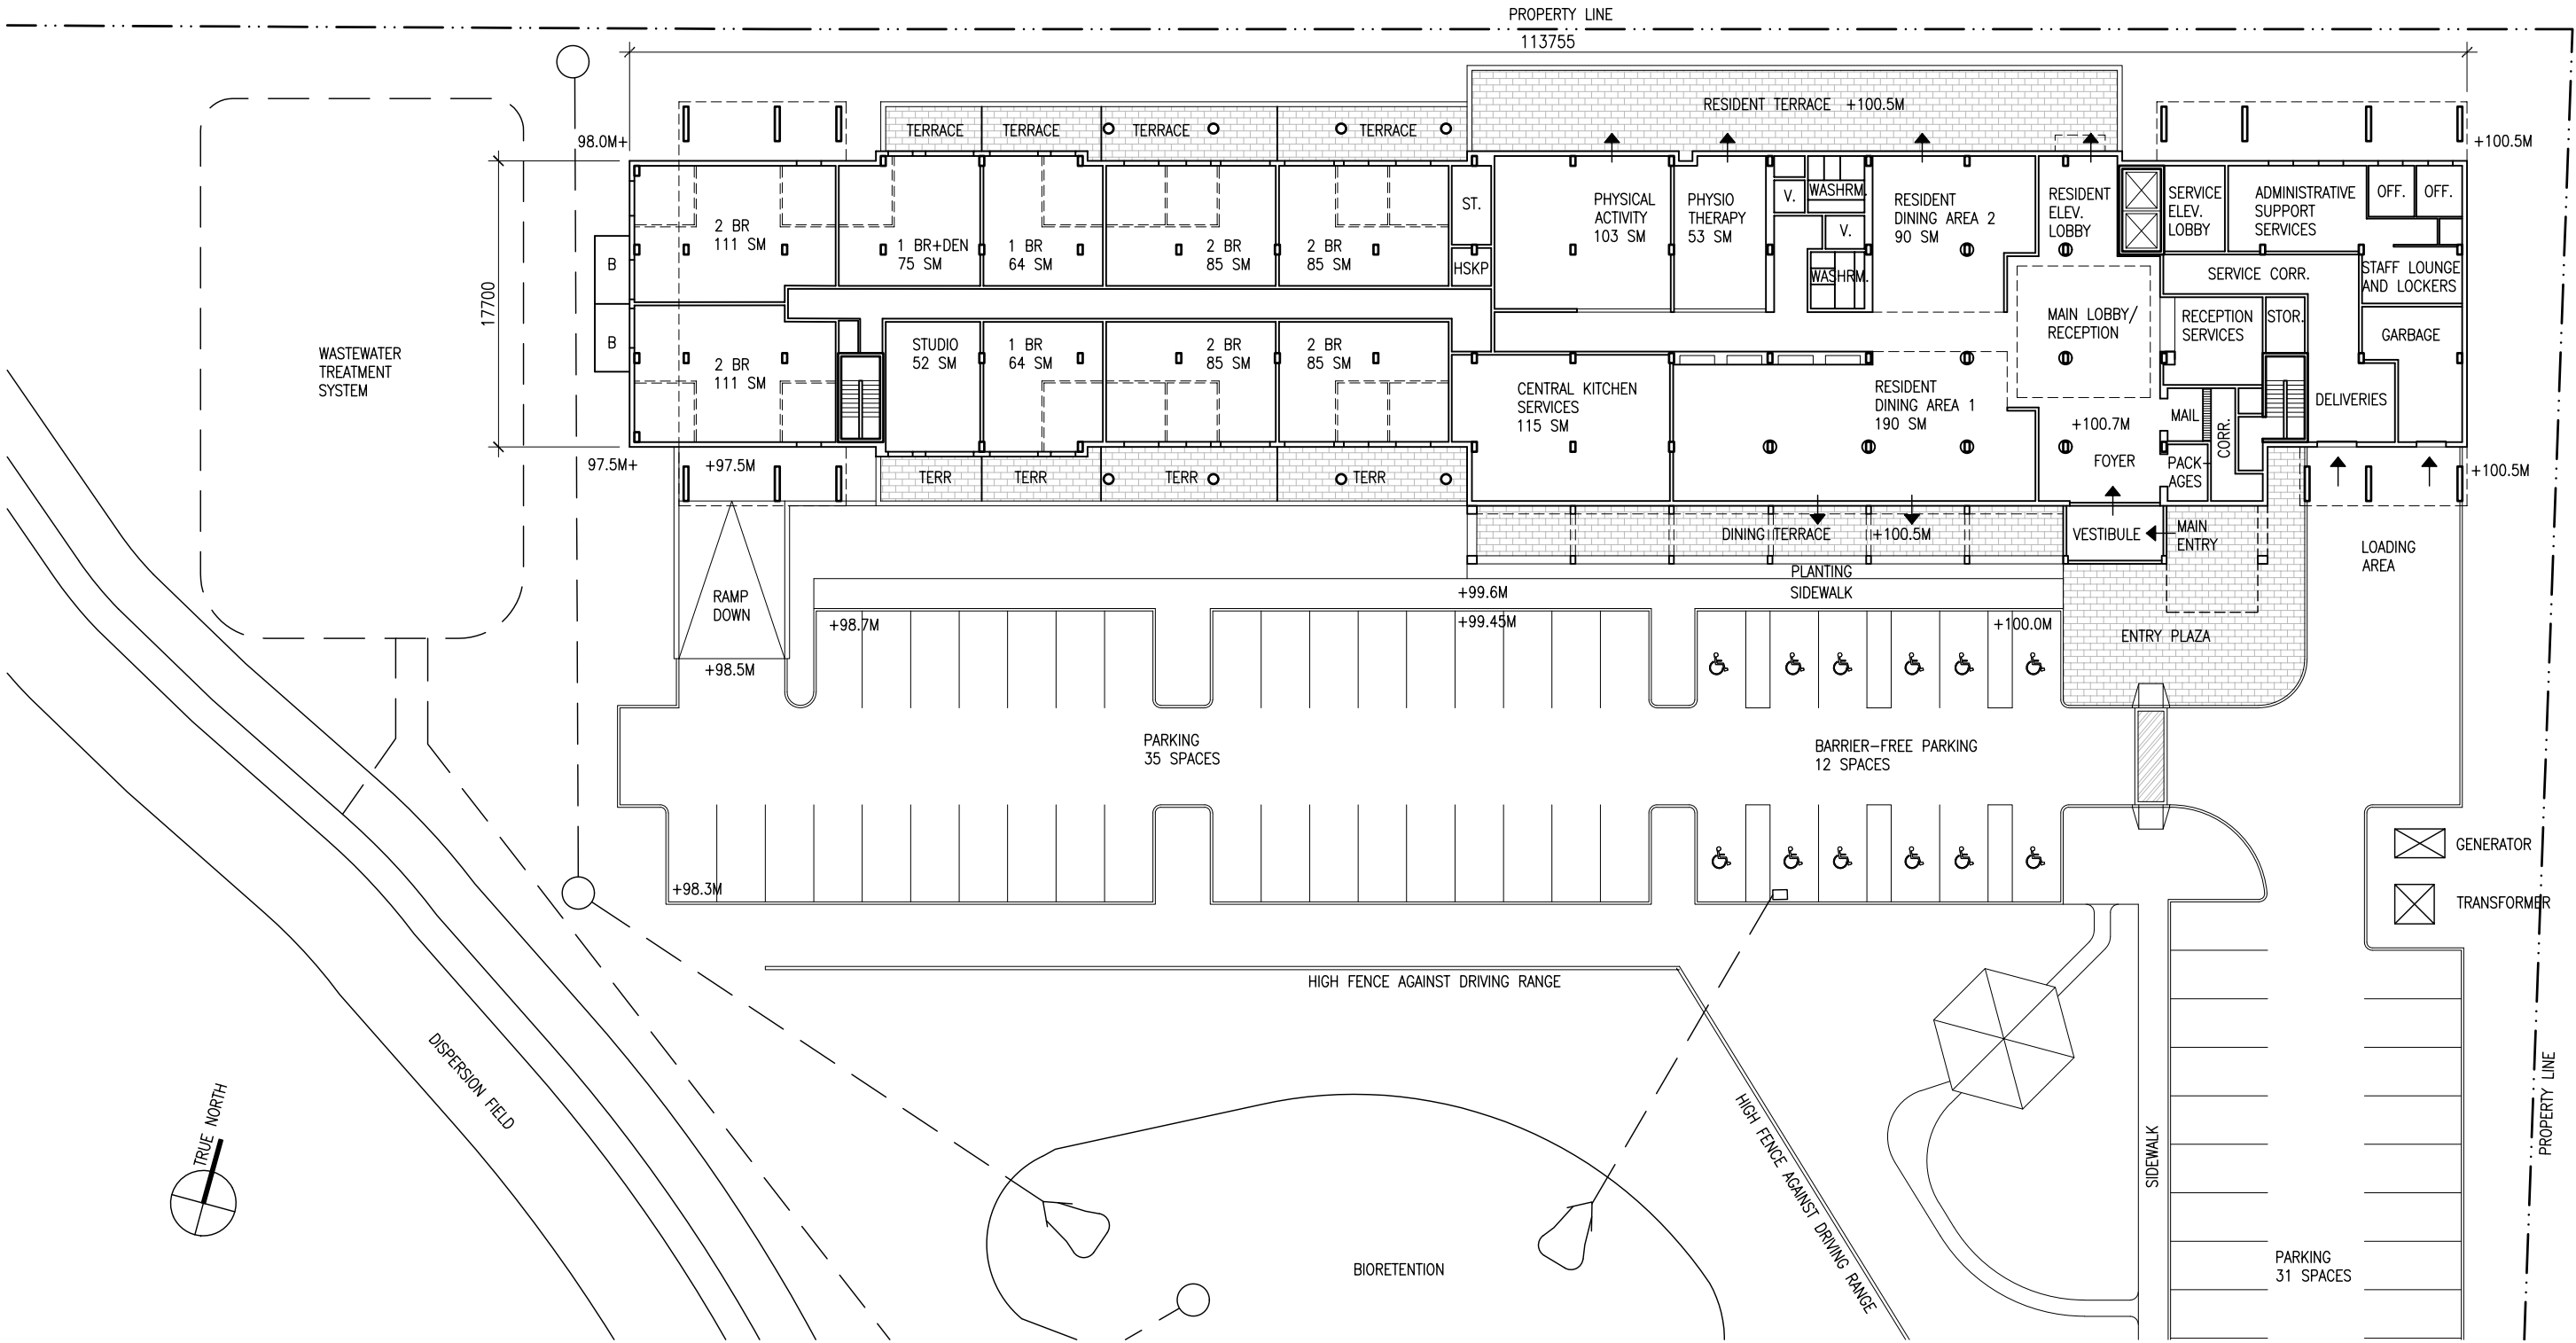

B = BALCONY

-  GENERATOR
-  TRANSFORMER

LYDON LYNCH

401 - 1668 BARRINGTON STREET
 HALIFAX, NOVA SCOTIA B3J 2A2
 902-422-1446 LYDONLYNCH.CA

PROJECT NAME:
**MONTAGUE
 LIFESTYLE LIVING**

DATE: 2024.09.17
 SCALE: NTS
 PROJ.#: 23008

DRAWING TITLE:
**GROUND
 FLOOR PLAN**

A101

B = BALCONY

SCHEDULE C1

SCHEDULE C2

WEST ELEVATION

EAST ELEVATION

SCHEDULE C3