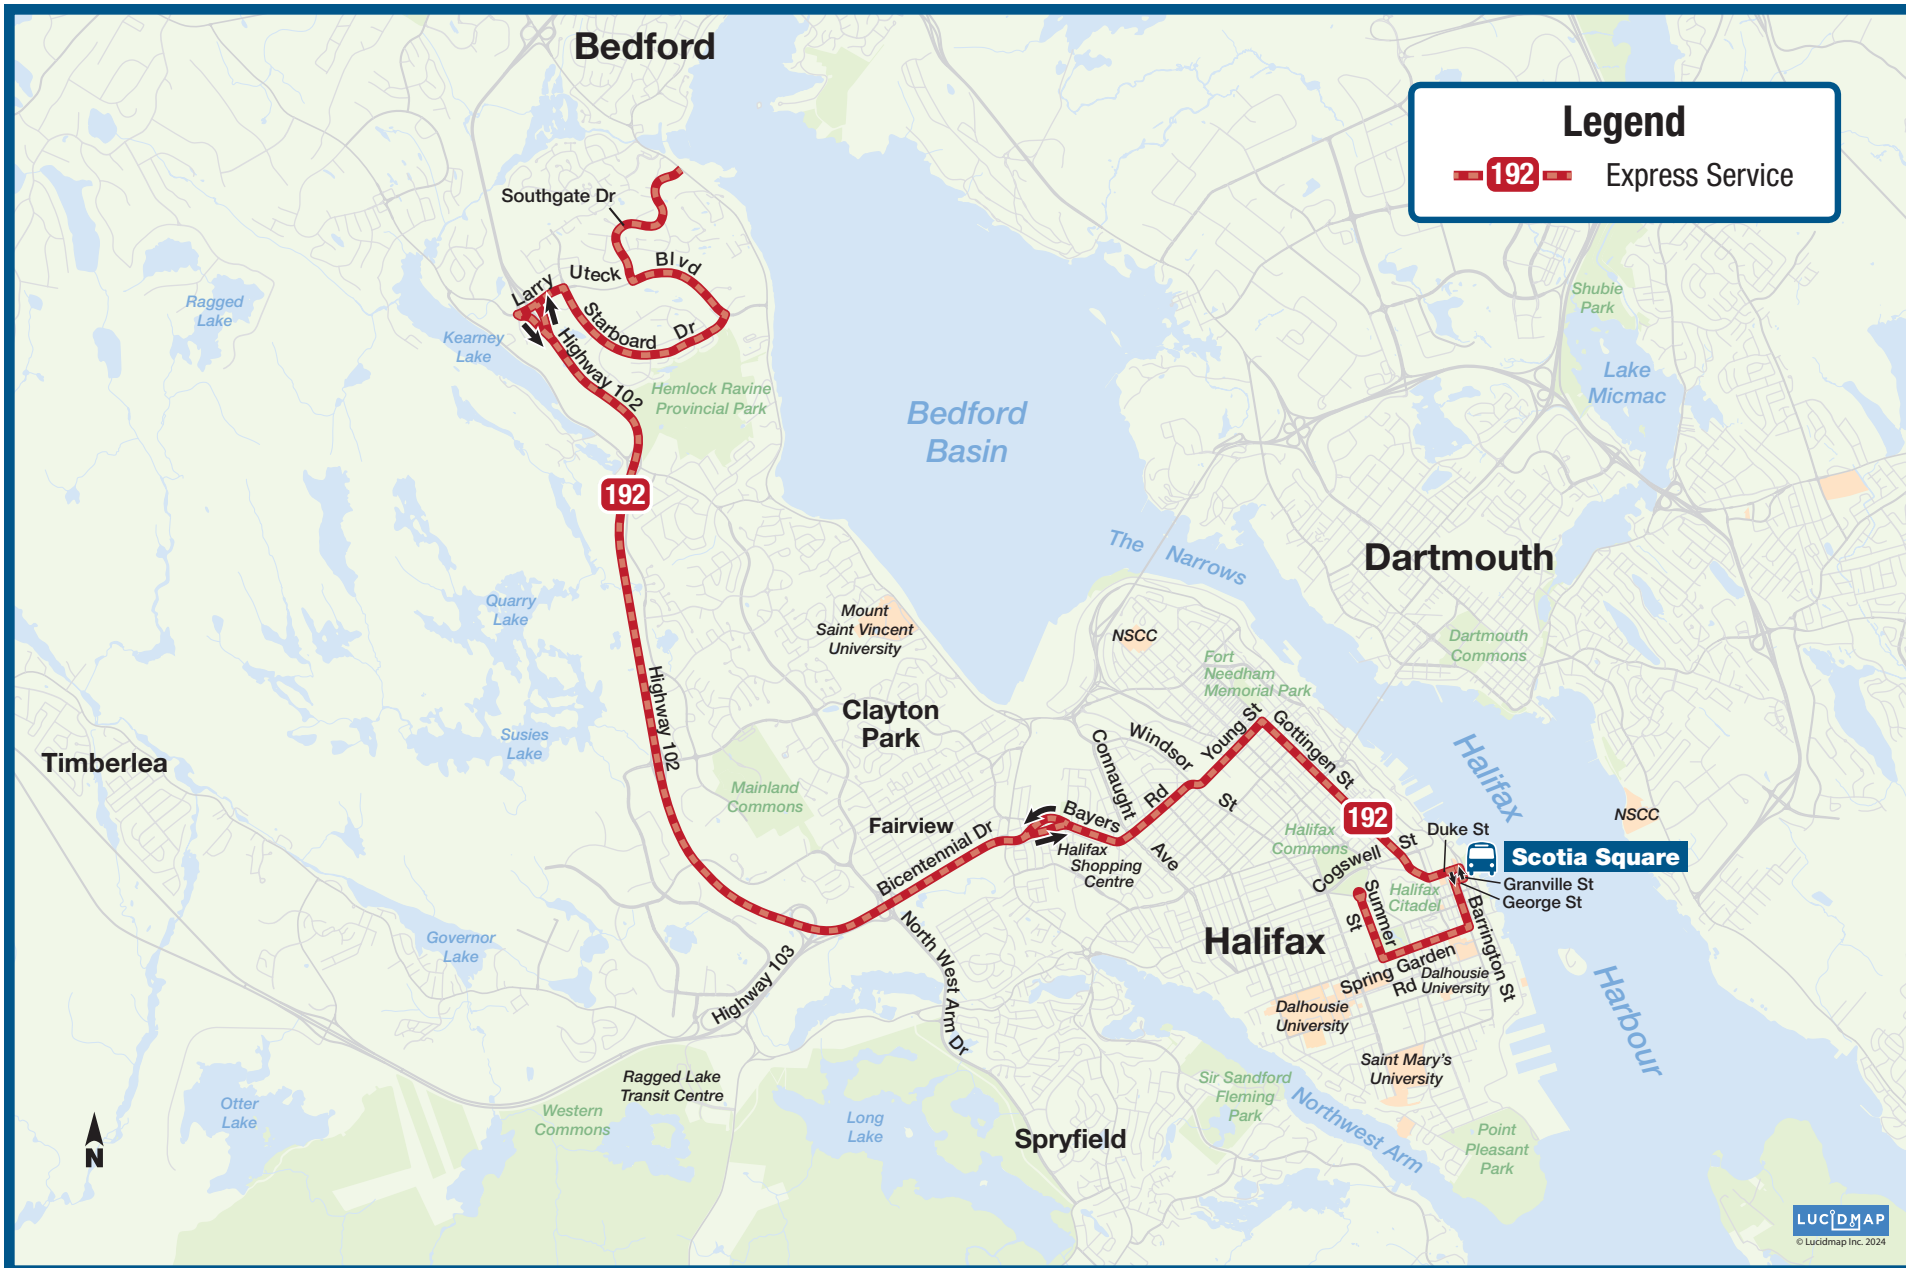

192 Hemlock Ravine Express

HALIFAX
TRANSIT

Effective Date: November 18, 2024