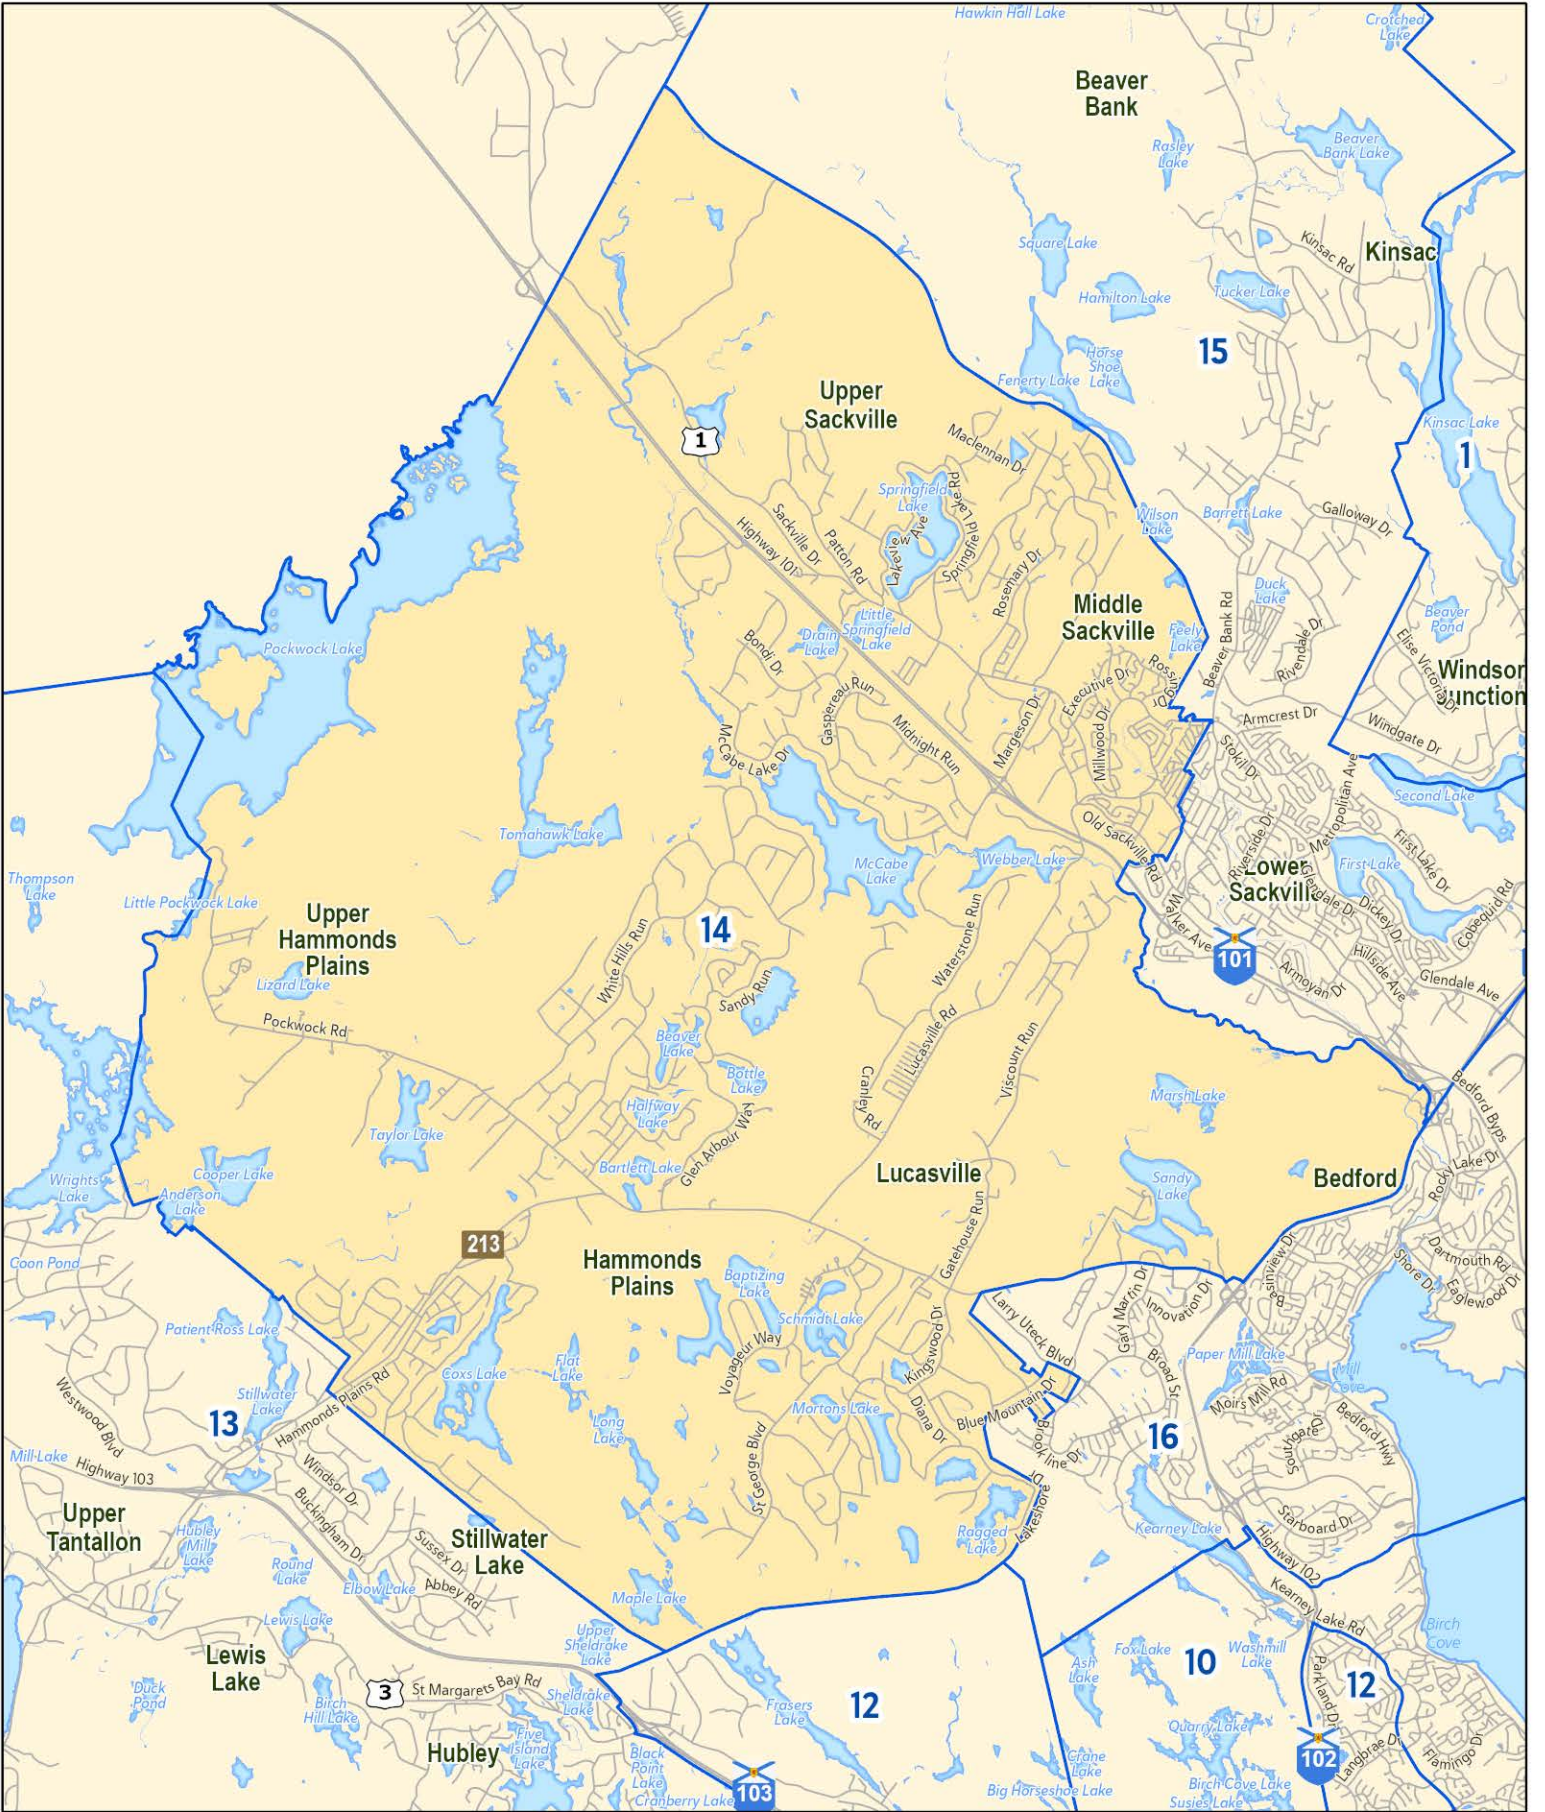

# Electoral District 14

Hammonds Plains – Upper Hammonds  
Plains – Lucasville  
– Middle & Upper Sackville

This electoral district boundary map was last updated on Jan. 12, 2024 and will be the applicable electoral district boundary map for the upcoming 2024 Municipal and CSAP Election. It will first come into effect during the voting period for the 2024 Municipal and CSAP Election. Learn more: [halifax.ca/election](http://halifax.ca/election)