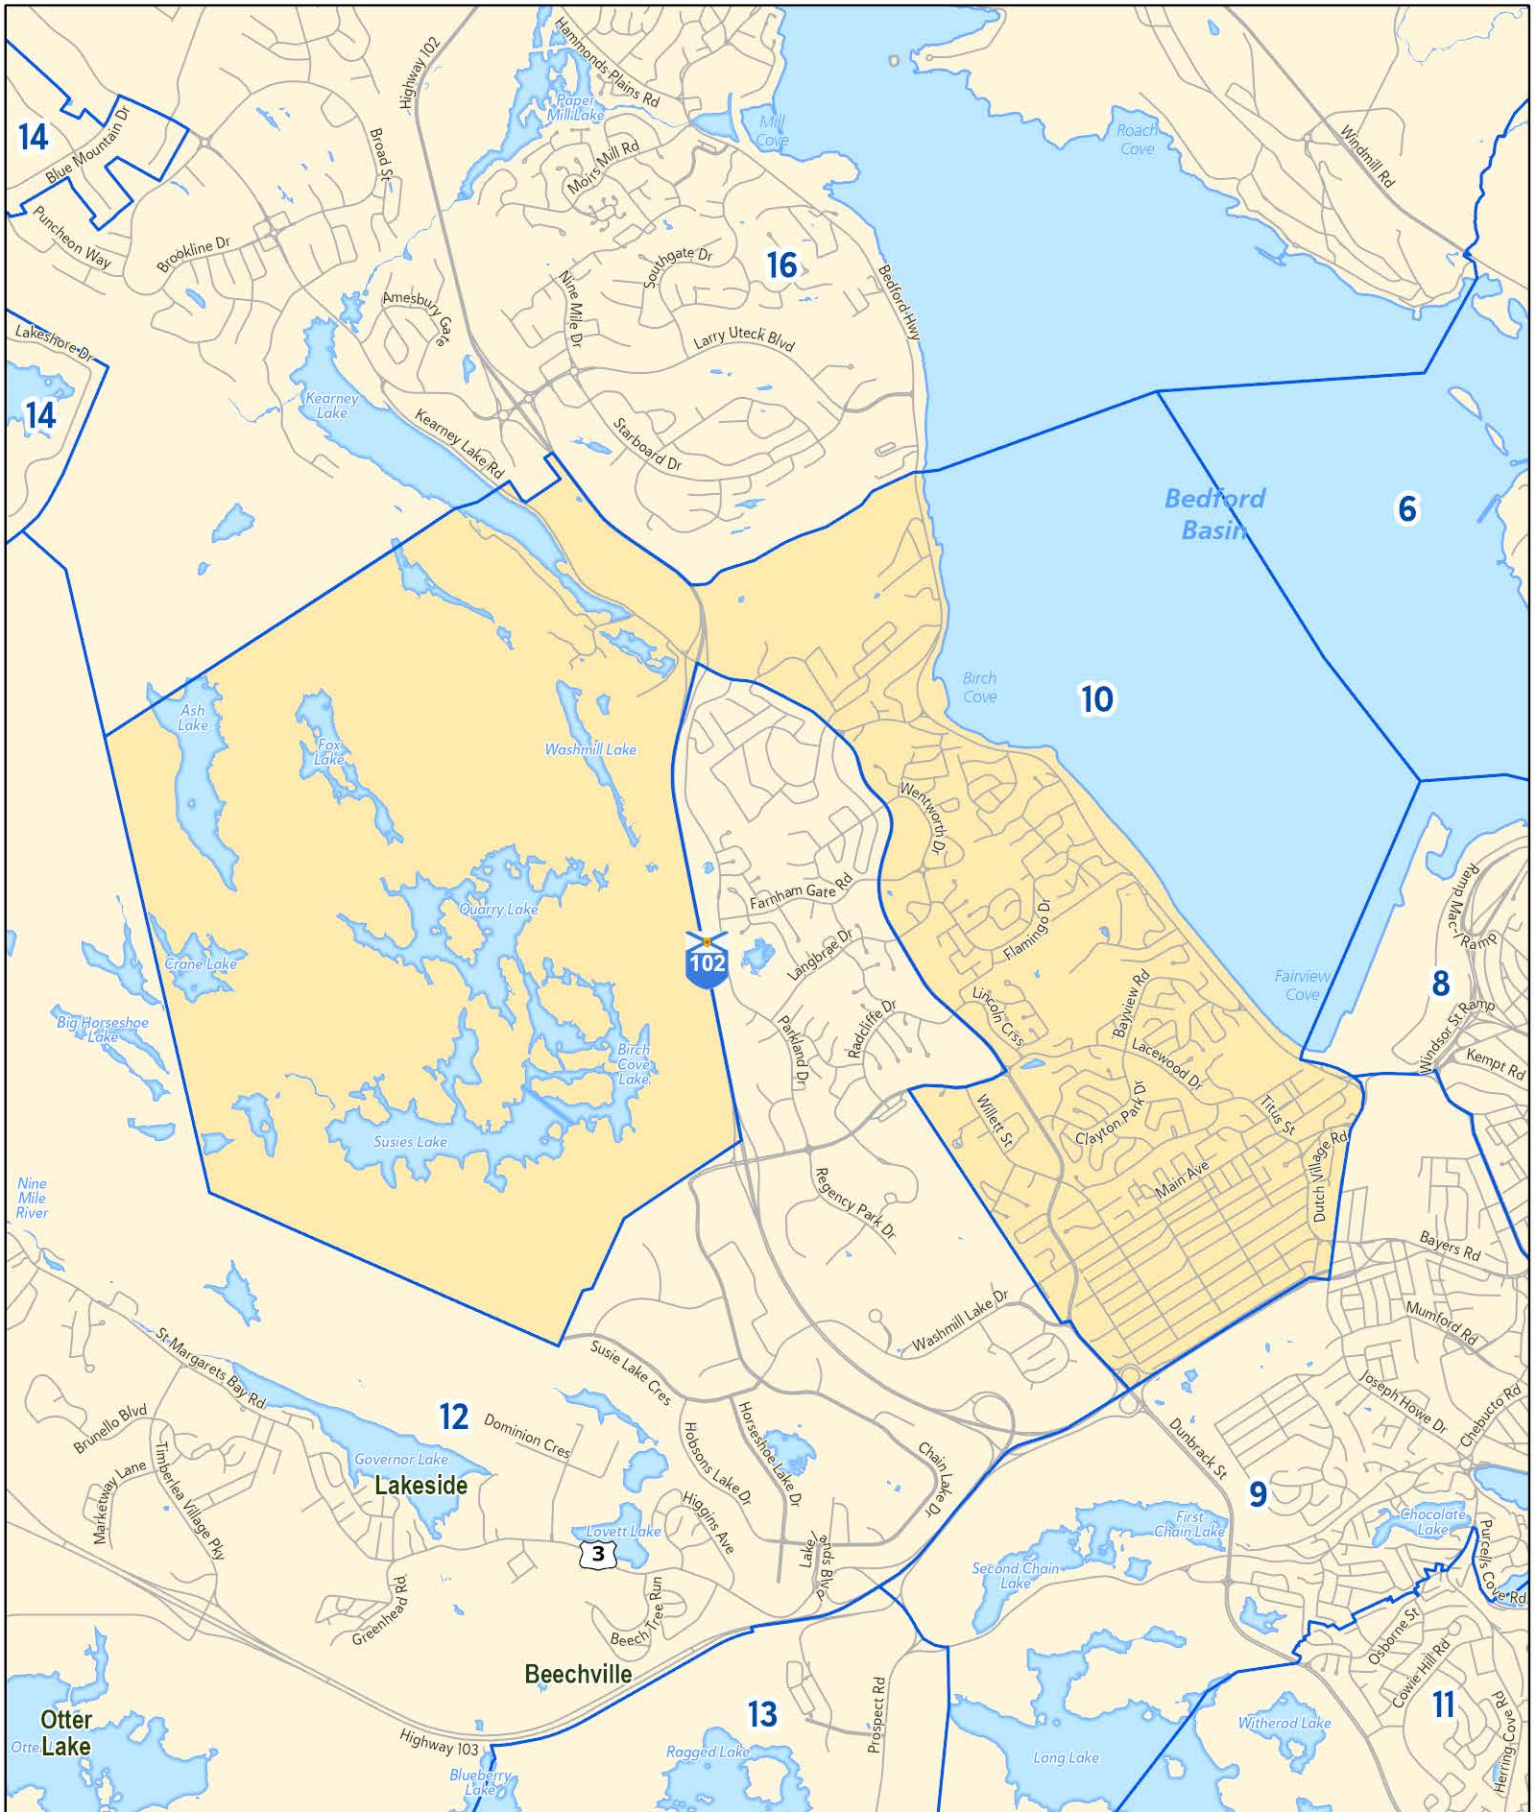

# Electoral District 10 Halifax – Bedford Basin West

 Polling District

This electoral district boundary map was last updated on Jan. 12, 2024 and will be the applicable electoral district boundary map for the upcoming 2024 Municipal and CSAP Election. It will first come into effect during the voting period for the 2024 Municipal and CSAP Election. Learn more: [halifax.ca/election](http://halifax.ca/election)