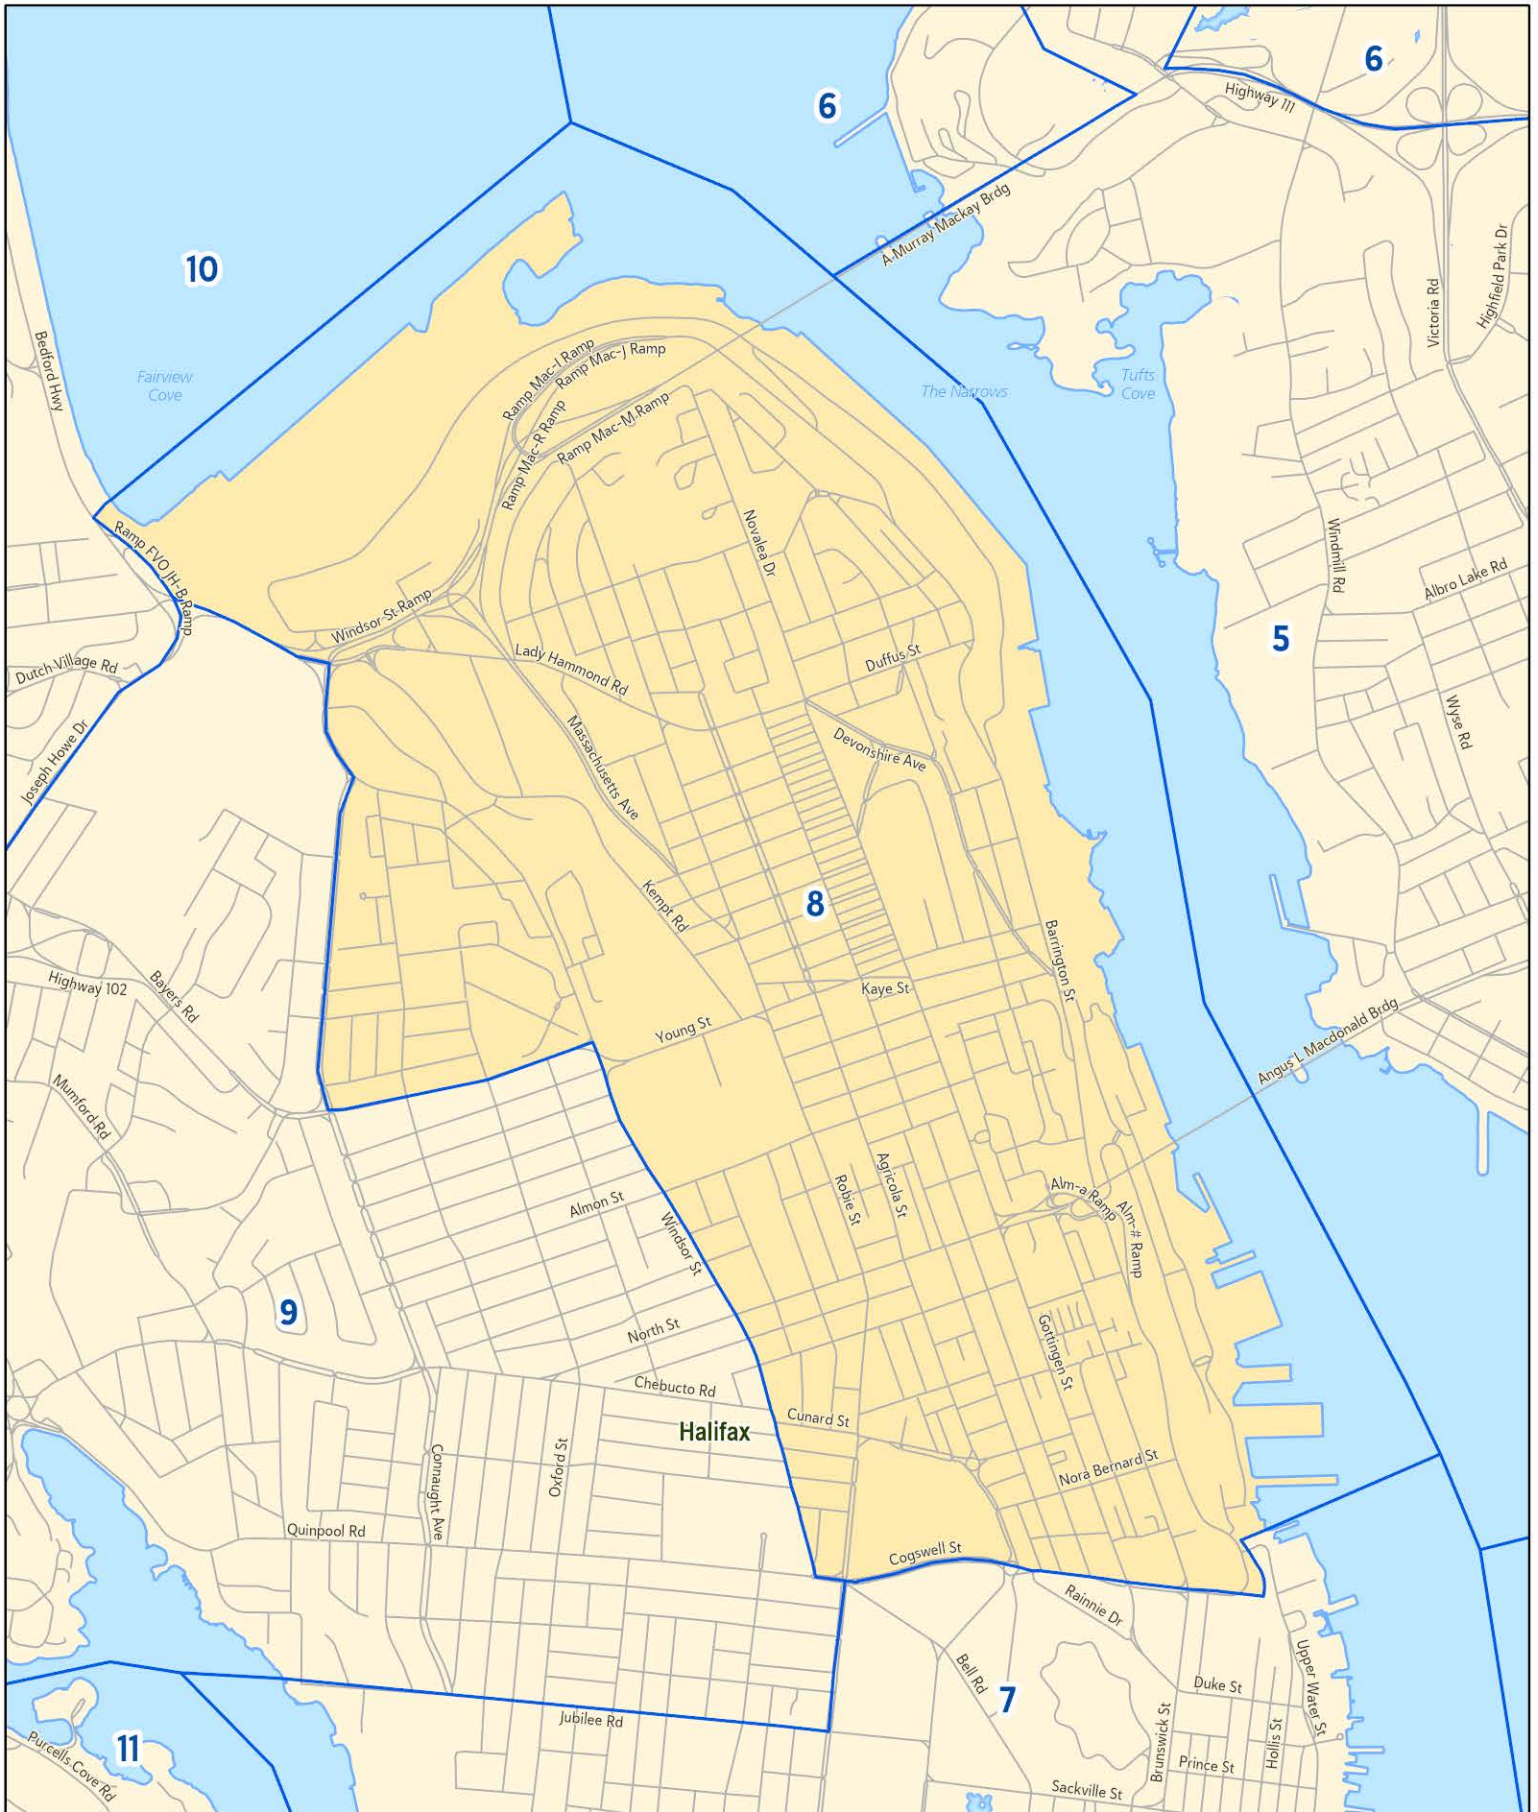

# Electoral District 8 Halifax Peninsula North

0 0.5 Km

 Polling District

This electoral district boundary map was last updated on Jan. 12, 2024 and will be the applicable electoral district boundary map for the upcoming 2024 Municipal and CSAP Election. It will first come into effect during the voting period for the 2024 Municipal and CSAP Election. Learn more: [halifax.ca/election](http://halifax.ca/election)