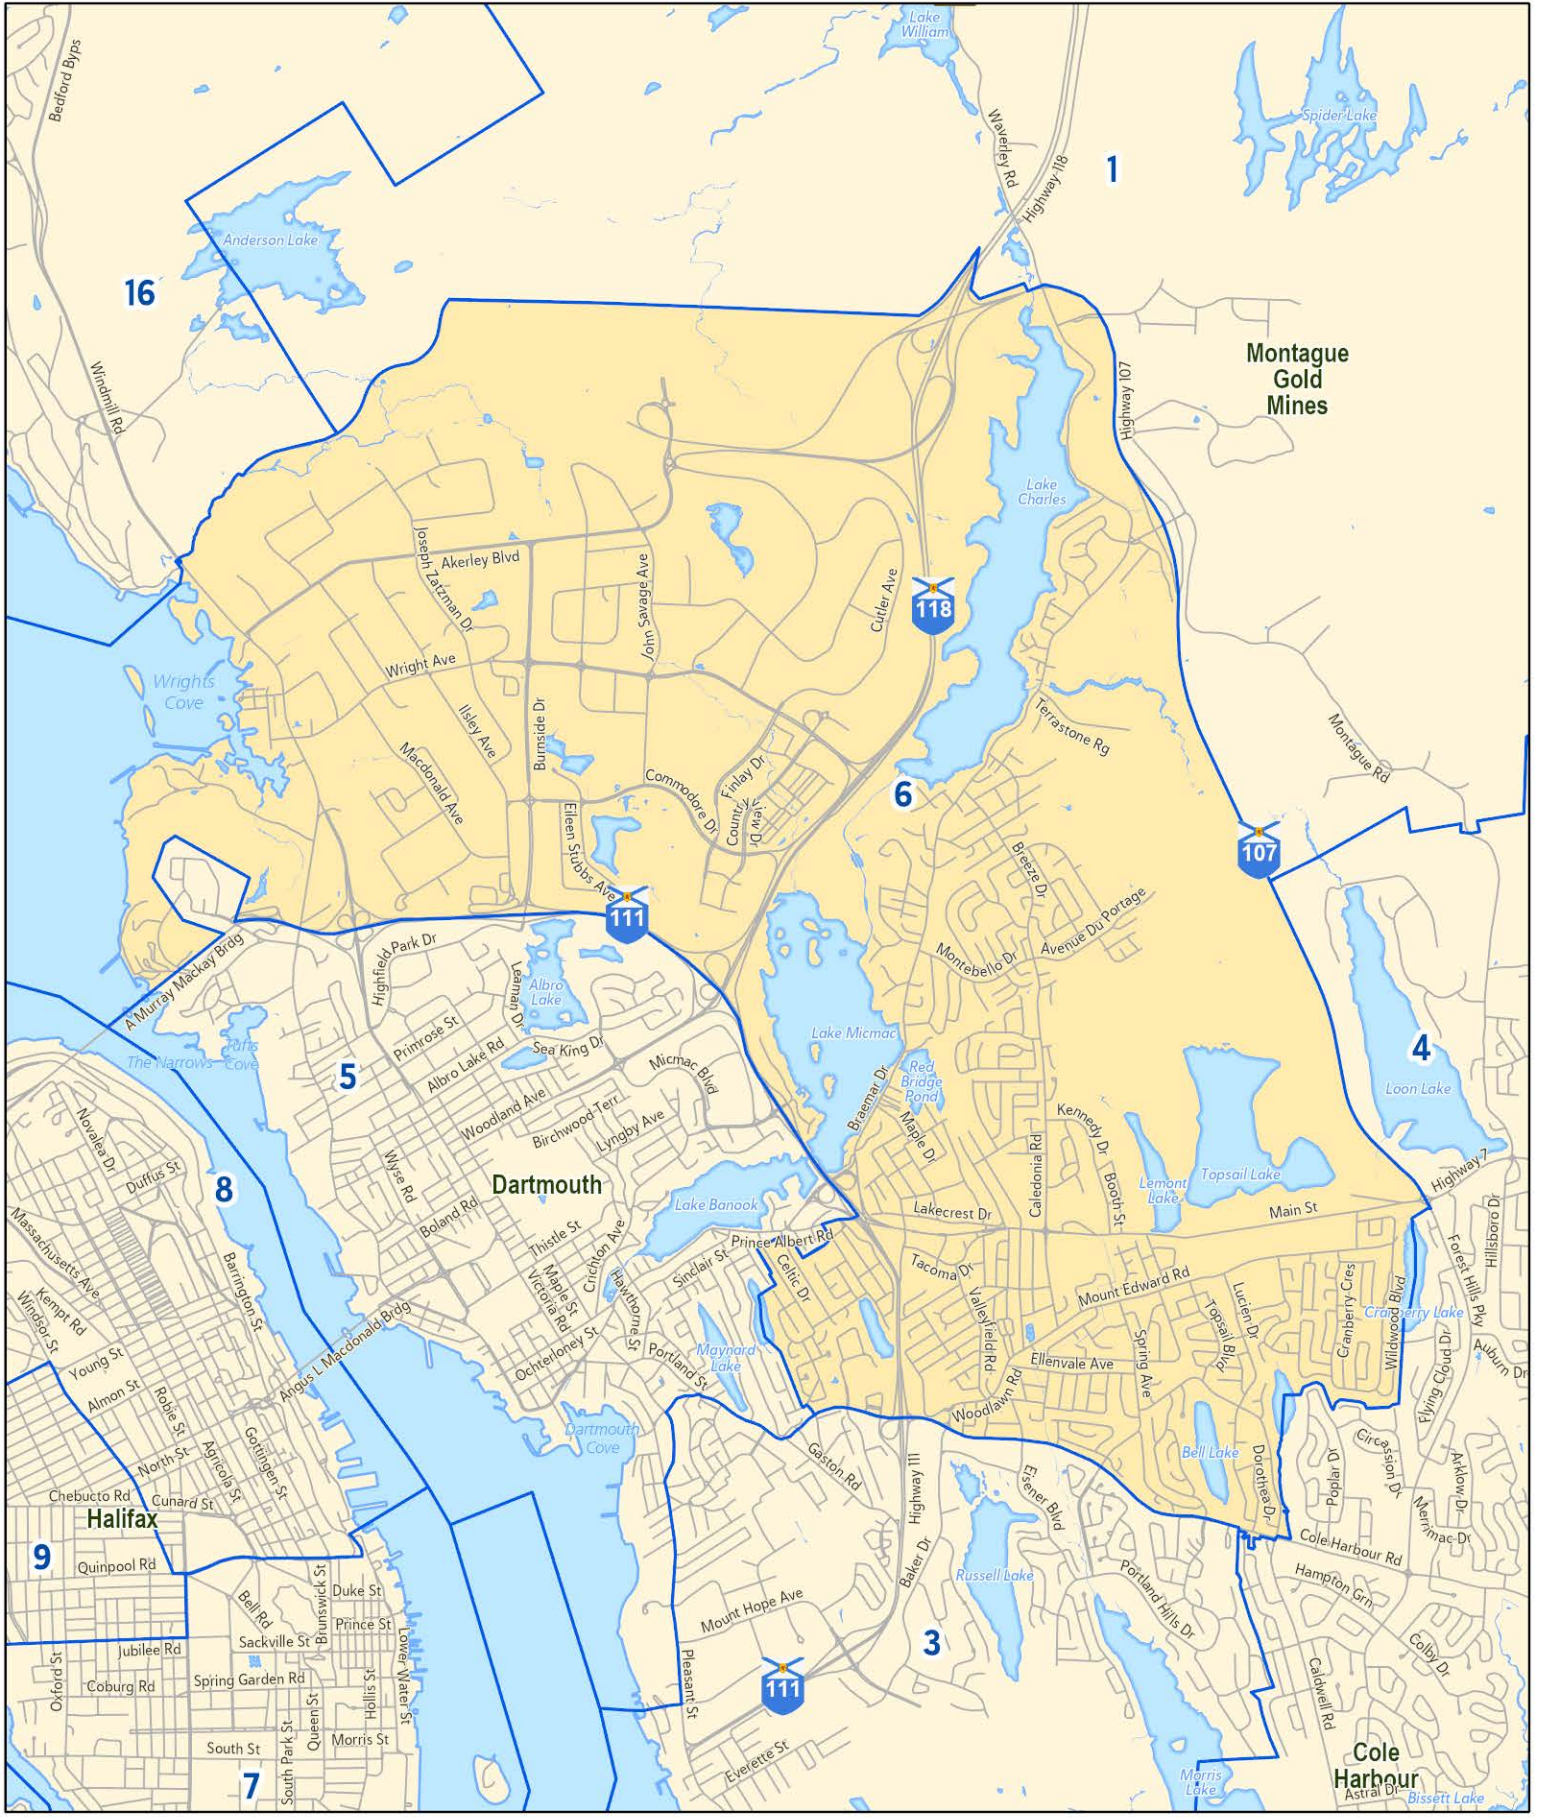

# Electoral District 6 Dartmouth East – Burnside

 Polling District

This electoral district boundary map was last updated on Jan. 12, 2024 and will be the applicable electoral district boundary map for the upcoming 2024 Municipal and CSAP Election. It will first come into effect during the voting period for the 2024 Municipal and CSAP Election. Learn more: [halifax.ca/election](http://halifax.ca/election)