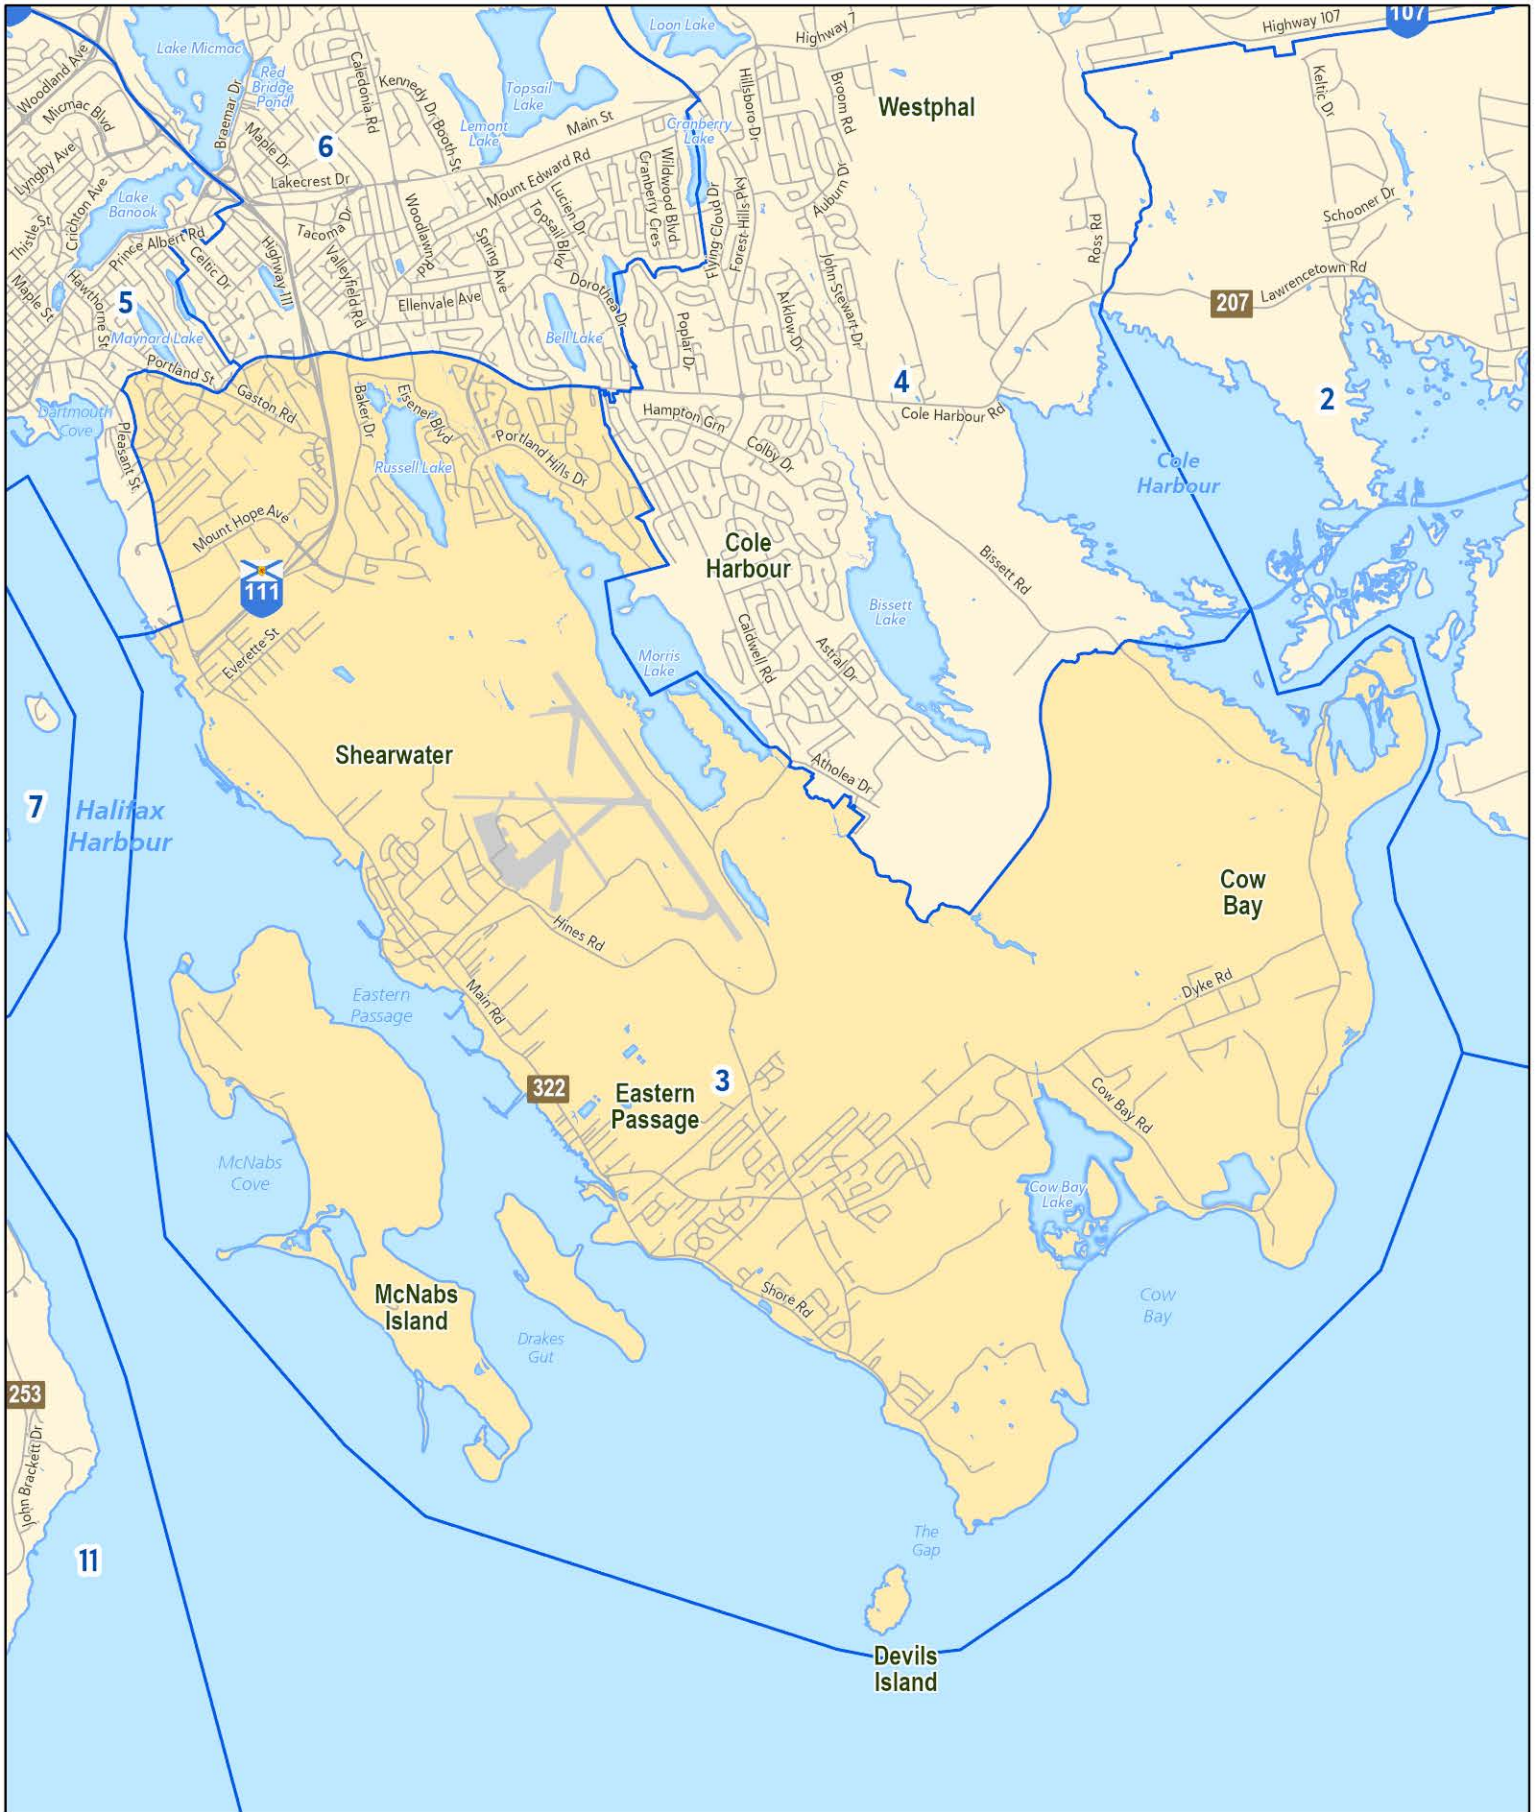

Electoral District 3

Dartmouth South – Woodside – Eastern Passage

Polling District

This electoral district boundary map was last updated on Jan. 12, 2024 and will be the applicable electoral district boundary map for the upcoming 2024 Municipal and CSAP Election. It will first come into effect during the voting period for the 2024 Municipal and CSAP Election. Learn more: halifax.ca/election